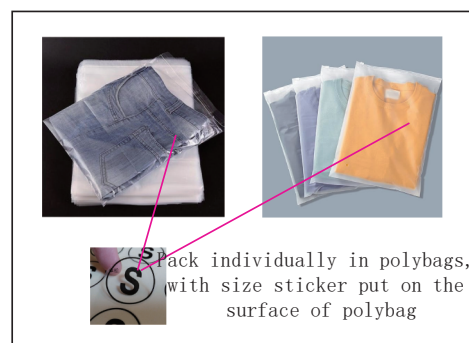

Product: PCC921
 Product Size: Men's Size
 Size S: chest=104cm; Body length=67cm ; Size M: chest=108cm; Body length=69cm
 Size L: chest=112cm; Body length=71cm ; Size XL: chest=116cm; Body length=73cm
 Size 2XL: chest=120cm; Body length=75cm ; Size 3XL: chest=124cm; Body length=77cm
 Size 4XL: chest=128cm; Body length=79cm
 Decoration Options: Sublimation

Size:L

Shown at 10% actual size

*Please note, some information on tags may be covered by the stitching seam connecting it to the garment. Please take note when designing your tag. This applies to the neckline, shoulder seam, side seam, sleeves or bottom hem.

Size splits

Choose the corresponding size range of this SKU

Men's size	S	M	L	XL	2XL	3XL	4XL	5XL
order quantity								

Ladies' size	L8	L10	L12	L14	L16	L18
order quantity						

Kids' size	S	M	L	XL	2XL	3XL	4XL	5XL
order quantity								

LOGO refer colour

- PMS XX C
- PMS XX C
- PMS XX C

label type	√ if required (customized brand label will cause additional cost, our product included standard size label and wash label)	
brand label		
size label		
wash label		