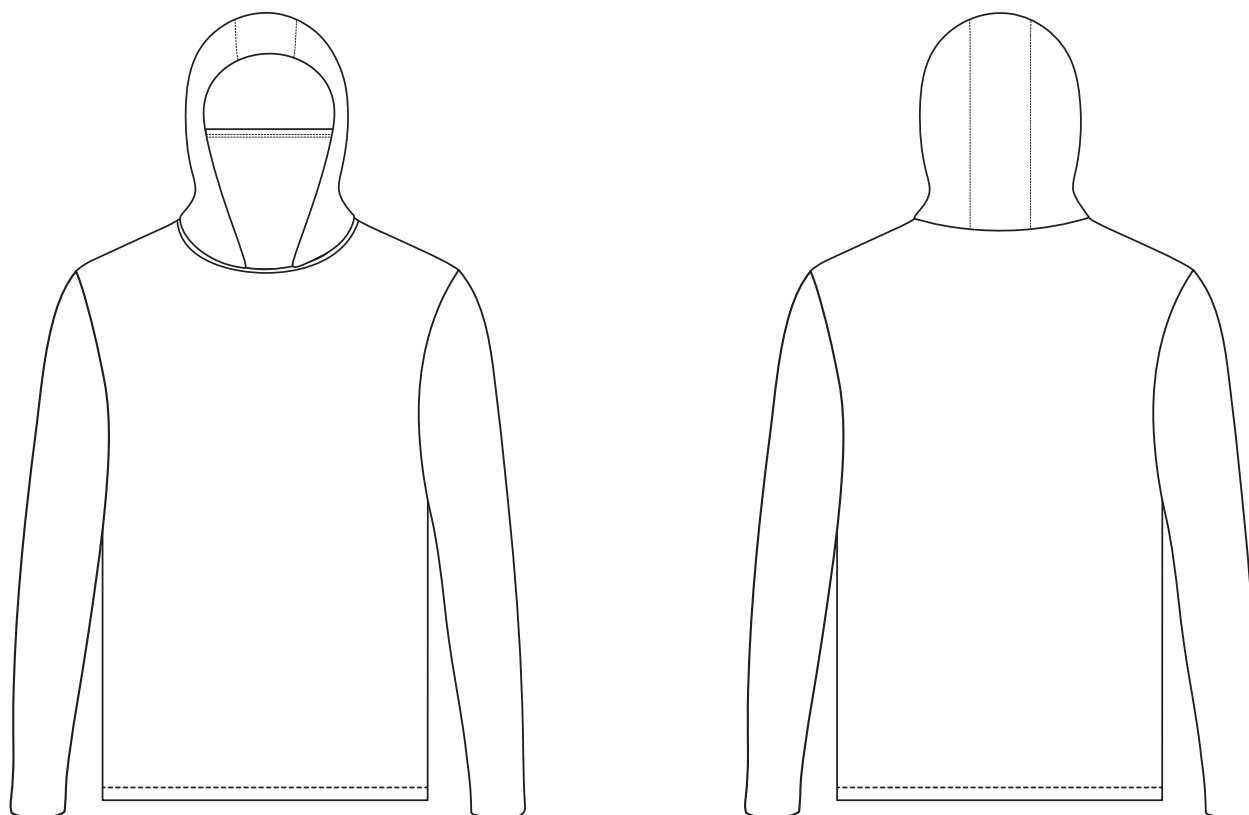

Product: PCC921
 Product Size: Men's Size
 Size S: chest=104cm; Body length=67cm ; Size M: chest=108cm; Body length=69cm
 Size L: chest=112cm; Body length=71cm ; Size XL: chest=116cm; Body length=73cm
 Size 2XL: chest=120cm; Body length=75cm ; Size 3XL: chest=124cm; Body length=77cm
 Size 4XL: chest=128cm; Body length=79cm
 Decoration Options: Sublimation

Size:L

Shown at 10% actual size

*Please note, some information on tags may be covered by the stitching seam connecting it to the garment. Please take note when designing your tag. This applies to the neckline, shoulder seam, side seam, sleeves or bottom hem.

Print size: 598.55mm(W) x 786.75mm(H)

Print size: 598.55mm(W) x 786.75mm(H)

Print size: 513.1mm(W) x 726.15mm(H)

Print size: 513.1mm(W) x 726.15mm(H)

Print size: 238.31mm(W) x 354mm(H)

Print size: 238.9mm(W) x 353.95mm(H)

Print size: 576mm(W) x 311mm(H)

Print size: 139.15mm(W) x 517.225mm(H)

- Knife line
- Safe print area
- Bleed area