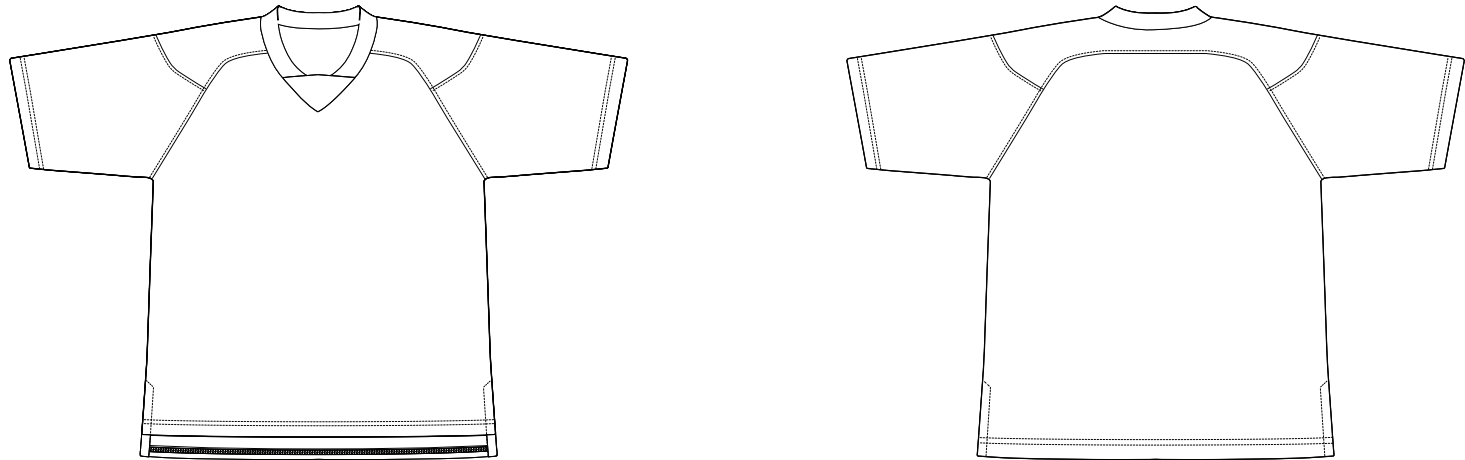

Product: PCC924
 Product Size: Women's Size
 Size XS: chest=114cm; Body length=102cm ;Size S: chest=120cm; Body length=108cm ;
 Size M: chest=126cm; Body length=114cm;Size L: chest=132cm; Body length=120cm ;
 Size XL: chest=138cm; Body length=126cm;Size 2XL: chest=144cm; Body length=132cm ;
 Size 3XL: chest=150cm; Body length=138cm;Size 4XL: chest=156cm; Body length=144cm
 Decoration Options: Sublimation

Size:L

Shown at 5% actual size

*Please note, some information on tags may be covered by the stitching seam connecting it to the garment. Please take note when designing your tag. This applies to the neckline, shoulder seam, side seam, sleeves or bottom hem.

LOGO refer colour

-  PMS XX C
-  PMS XX C
-  PMS XX C

label type	√ if required (customized brand label will cause additional cost, our product included standard size label and wash label defaulty)	
brand label		
size label		
wash label		