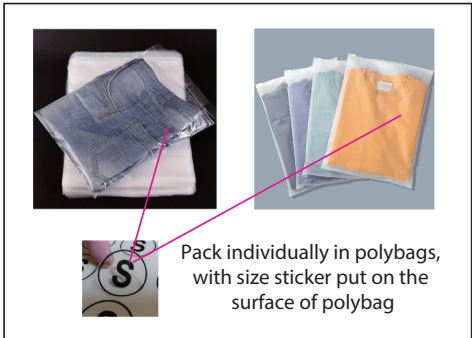

Size splits

Choose the corresponding size range of this SKU

Men's size	S	M	L	XL	2XL	3XL	4XL	5XL
order quantity								

Ladies' size	L8	L10	L12	L14	L16	L18
order quantity						

Kids' size	S	M	L	XL	2XL	3XL	4XL	5XL
order quantity								

LOGO refer colour

- PMS XX C
- PMS XX C
- PMS XX C