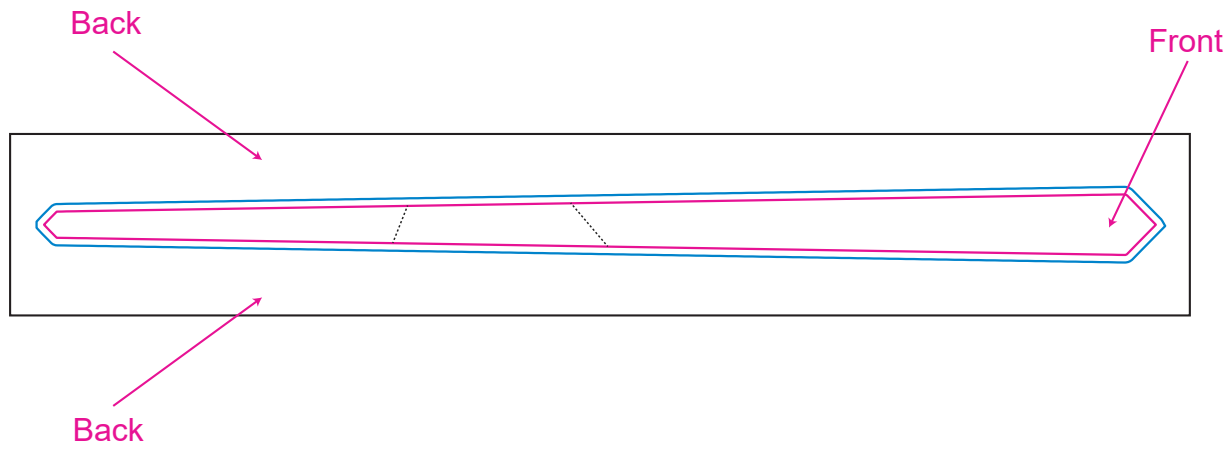

Product: PCCA102
Product Size: 147cm(L)x 8cm(w)
Decoration Options: Sublimation

Front

Unfold

Shown at 10% actual size

— Knife line
— Bleed area