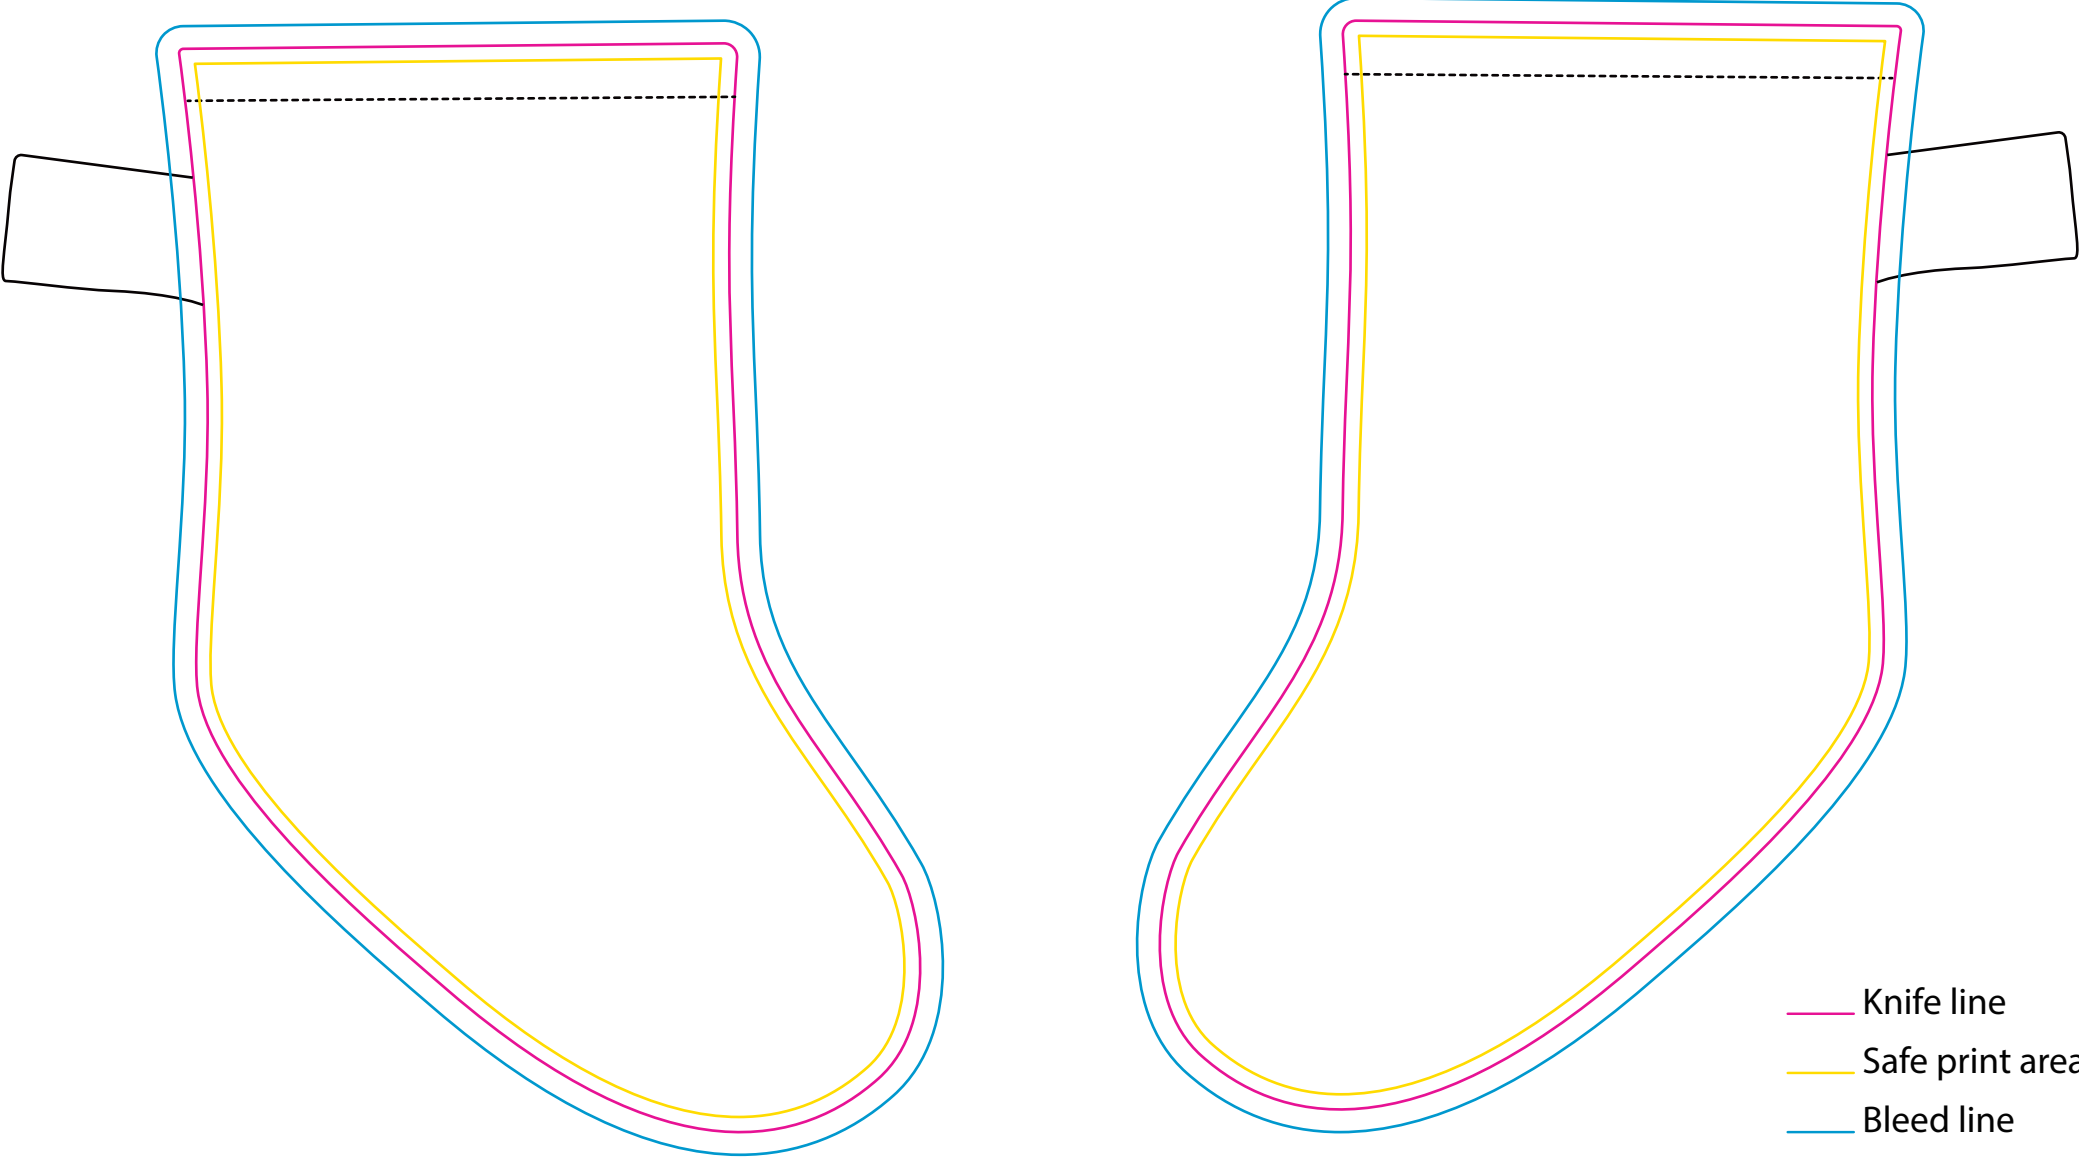

Product: PCCB019
Product Size: 24.5cm(W)x36cm(H)
Decoration Options: Sublimation

Print Size: 245mm(W)x360mm(H)
Shown At 40% Actual Size