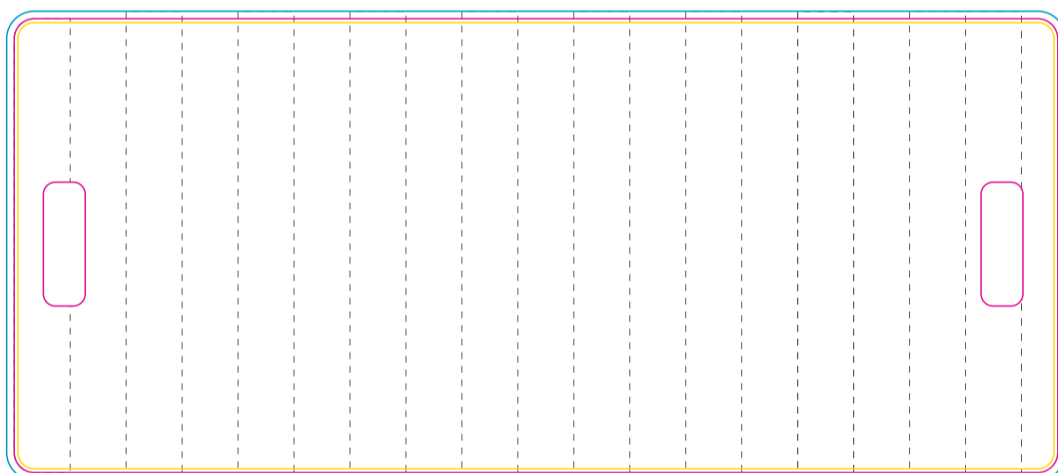

Product: PCCB042  
Product Size: model1: 45cm(W)x 30cm(H), model2: 69cm(W)x 30cm(H)  
Decoration Options: CMYK

## Model1

Front

Back

----- Folding Line

Print Size: 450mm(W)x 300mm(H)  
Shown at 20% actual size

## Model2

Front

Back

----- Folding Line

Print Size: 690mm(W)x 300mm(H)  
Shown at 30% actual size

— Knife line  
— Safe print area  
— Bleed area