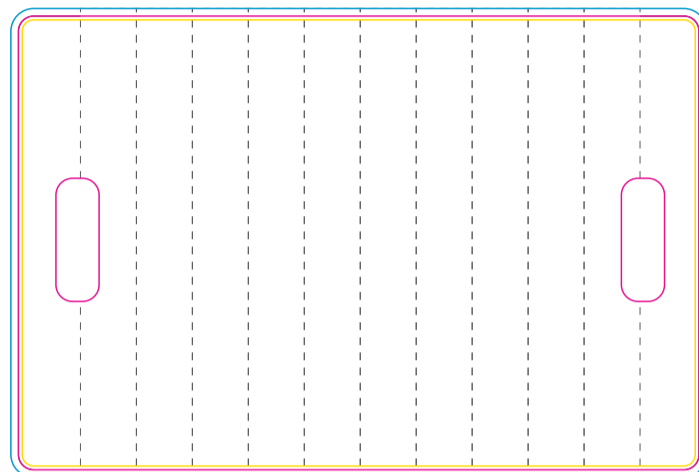

Product: PCCB042  
Product Size: model1: 45cm(W)x 30cm(H), model2: 69cm(W)x 30cm(H)  
Decoration Options: CMYK

## Model1

Front

Back

----- Folding Line

Print Size: 450mm(W)x 300mm(H)  
Shown at 20% actual size

## Model2

Front

Back

----- Folding Line

Print Size: 690mm(W)x 300mm(H)  
Shown at 30% actual size

— Knife line  
— Safe print area  
— Bleed area