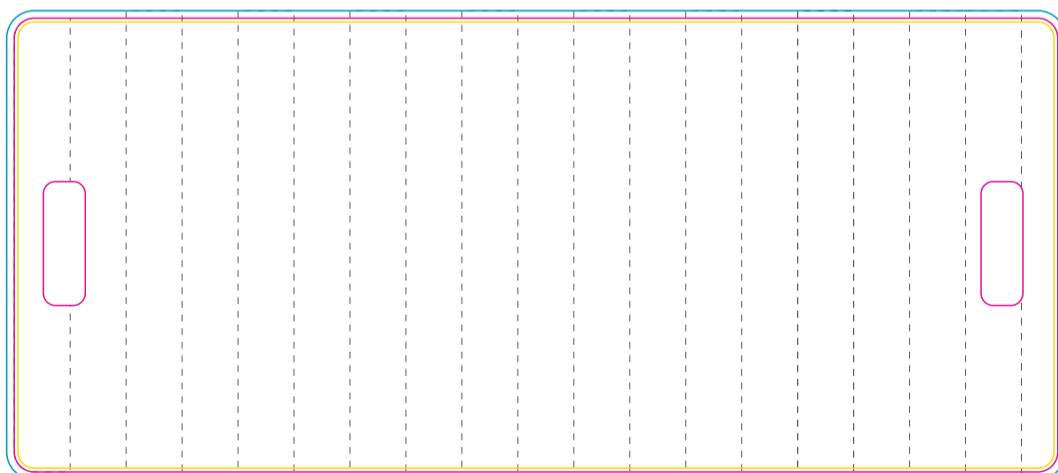

Product: PCCB042  
Product Size: model1: 45cm(W)x 30cm(H), model2: 69cm(W)x 30cm(H)  
Decoration Options: CMYK

## Model1

Front

Back

----- Folding Line

Print Size: 450mm(W)x 300mm(H)  
Shown at 20% actual size

## Model2

Front

Back

----- Folding Line

Print Size: 690mm(W)x 300mm(H)  
Shown at 30% actual size

— Knife line  
— Safe print area  
— Bleed area