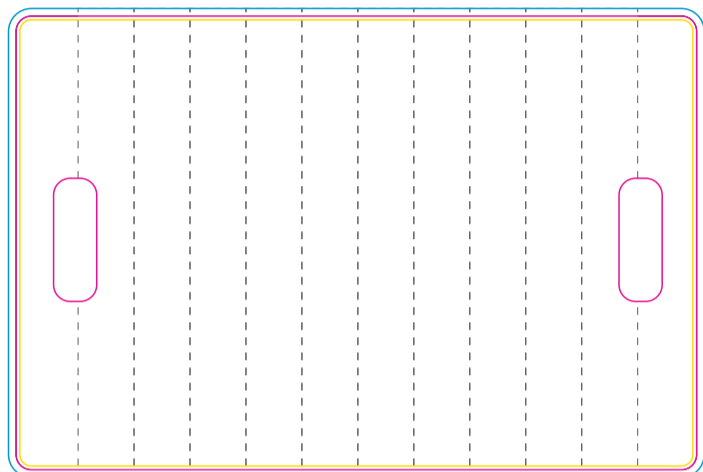

Product: PCCB042  
Product Size: model1: 45cm(W)x 30cm(H), model2: 69cm(W)x 30cm(H)  
Decoration Options: CMYK

## Model1

Front

Back

----- Folding Line

Print Size: 450mm(W)x 300mm(H)  
Shown at 20% actual size

## Model2

Front

Back

----- Folding Line

Print Size: 690mm(W)x 300mm(H)  
Shown at 30% actual size

— Knife line  
— Safe print area  
— Bleed area