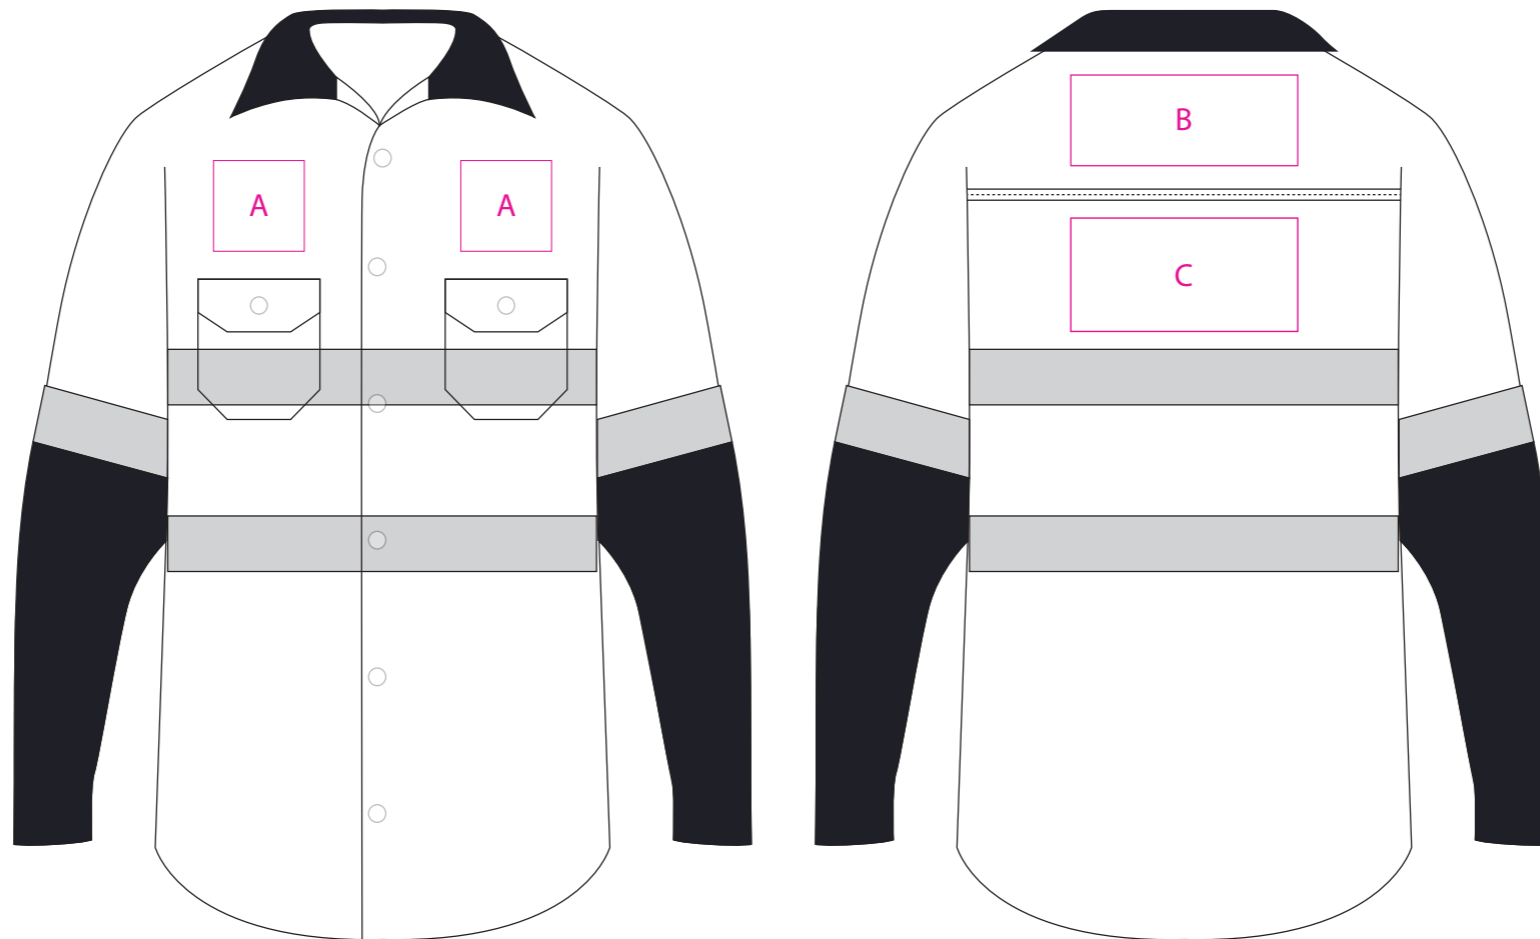

Product: PCCH044
 Product Size: Size S: chest width = 112cm; Total length = 80cm ; Size M: chest width = 118cm; Total length = 81cm
 Size L: chest width = 124cm; Total length =82cm ; Size XL: chest width = 130cm; Total length = 83cm
 Size 2XL: chest width = 136cm; Total length = 84cm ; Size 3XL: chest width = 142cm; Total length = 85cm
 Size 4XL: chest width = 148cm; Total length = 86cm
 Decoration Options: Heat Transfer

Size:L

A:Print size of right/left chest: within 80mm(w)x80mm(h)
 B:Print size of above back yoke: within 200mm(w)x80mm(h)
 C:Print size of above below yoke: within 200mm(w)x100mm(h)
 Shown at 15% actual size

Size splits

Unisex size	S	M	L	XL	2XL	3XL	4XL	5XL
order quantity								

LOGO refer colour

label type	∨ if required (customized brand label will cause additional cost, our product included standard size label and wash label defaultly)	
brand label		
size label		
wash label		