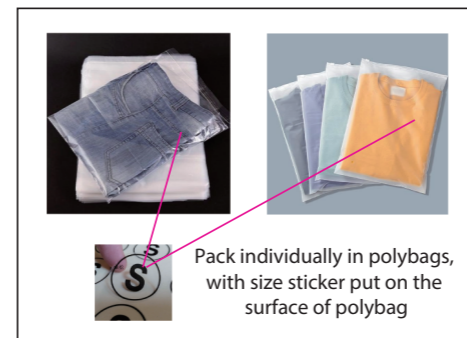

Product: PCCH044
 Product Size: Size S: chest width = 112cm; Total length = 80cm ; Size M: chest width = 118cm; Total length = 81cm
 Size L: chest width = 124cm; Total length =82cm ; Size XL: chest width = 130cm; Total length = 83cm
 Size 2XL: chest width = 136cm; Total length = 84cm ; Size 3XL: chest width = 142cm; Total length = 85cm
 Size 4XL: chest width = 148cm; Total length = 86cm
 Decoration Options: Heat Transfer

Size:L

A:Print size of right/left chest: within 80mm(w)x80mm(h)
 B:Print size of above back yoke: within 200mm(w)x80mm(h)
 C:Print size of above below yoke: within 200mm(w)x100mm(h)
 Shown at 15% actual size

Size splits

Unisex size	S	M	L	XL	2XL	3XL	4XL	5XL
order quantity								

LOGO refer colour

label type	∨ if required (customized brand label will cause additional cost, our product included standard size label and wash label defaultly)	
brand label		
size label		
wash label		