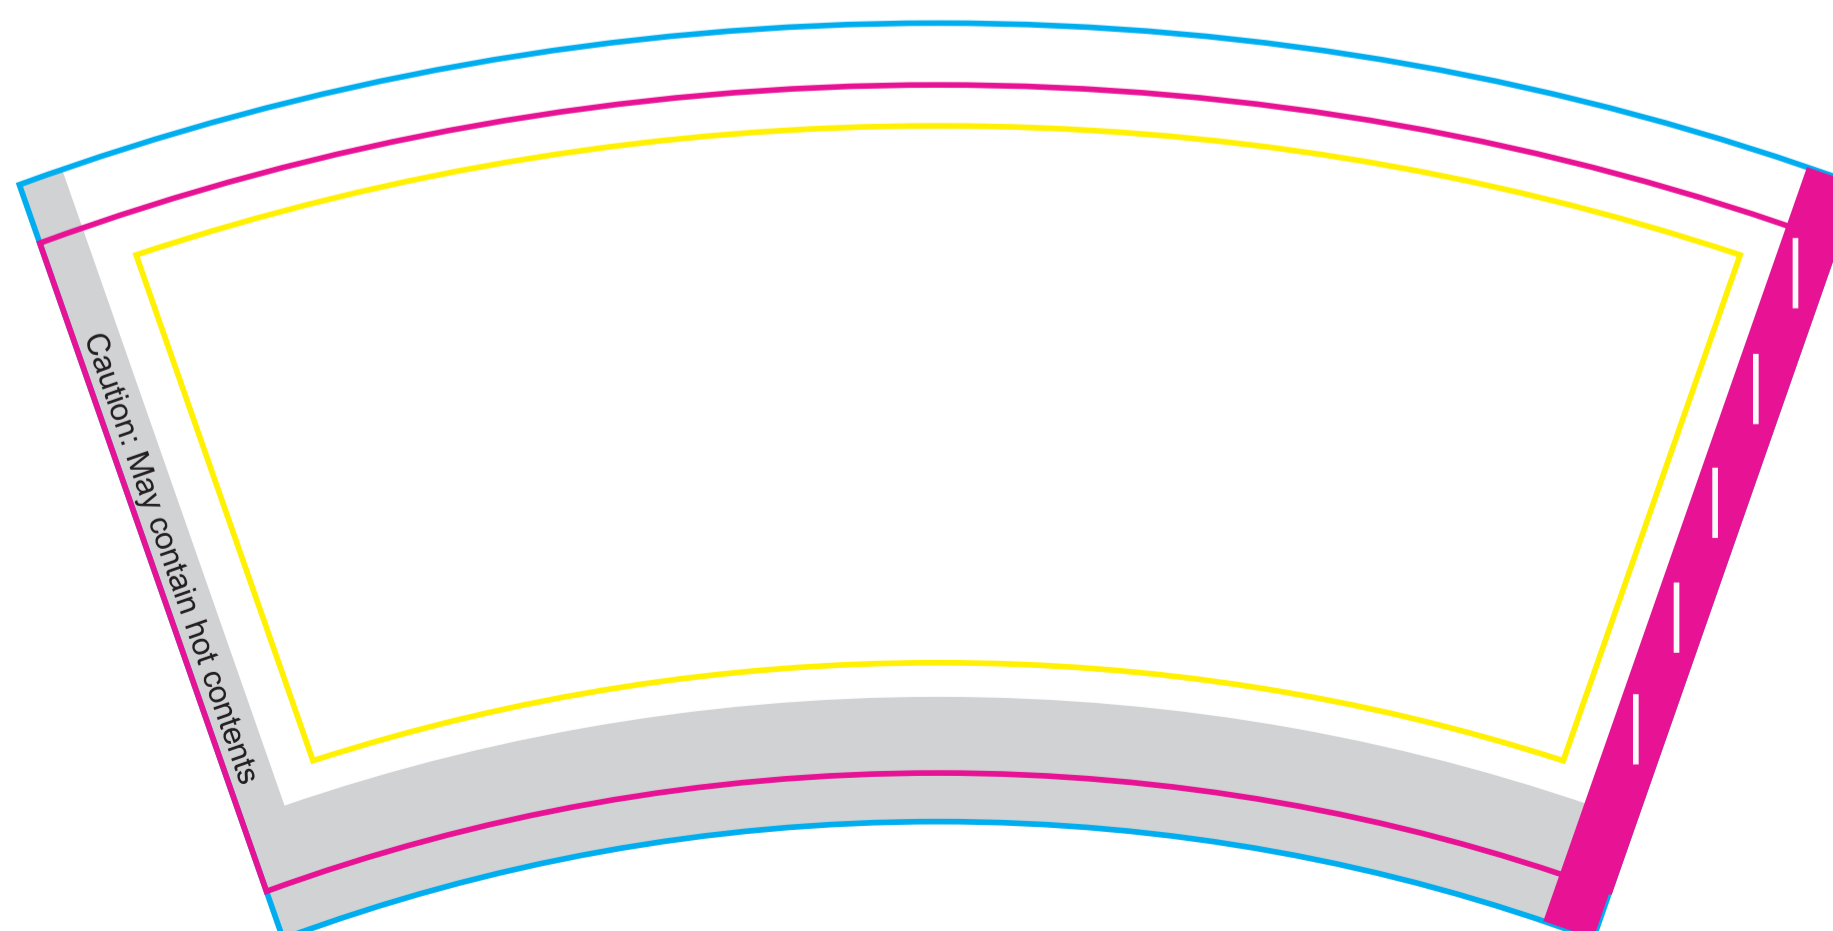

Product: PCD070  
Product Size: 500ml: 9\*6\*13.2cm; 400ml: 9\*6.1\*10.1cm; 280ml: 8\*5.6\*9.1cm  
Decoration Options: CMYK

500ml

Shown at 100% actual size

Print size: 267.4mm(w) x 159.3mm(h)

400ml

Shown at 100% actual size

Print size: 265.2mm(w) x 128.21mm(h)

- Safe print area
- Actual finished product area
- Knife line
- No print(White)

280ml

Shown at 100% actual size

Print size: 243.1mm(w) x 121.1mm(h)