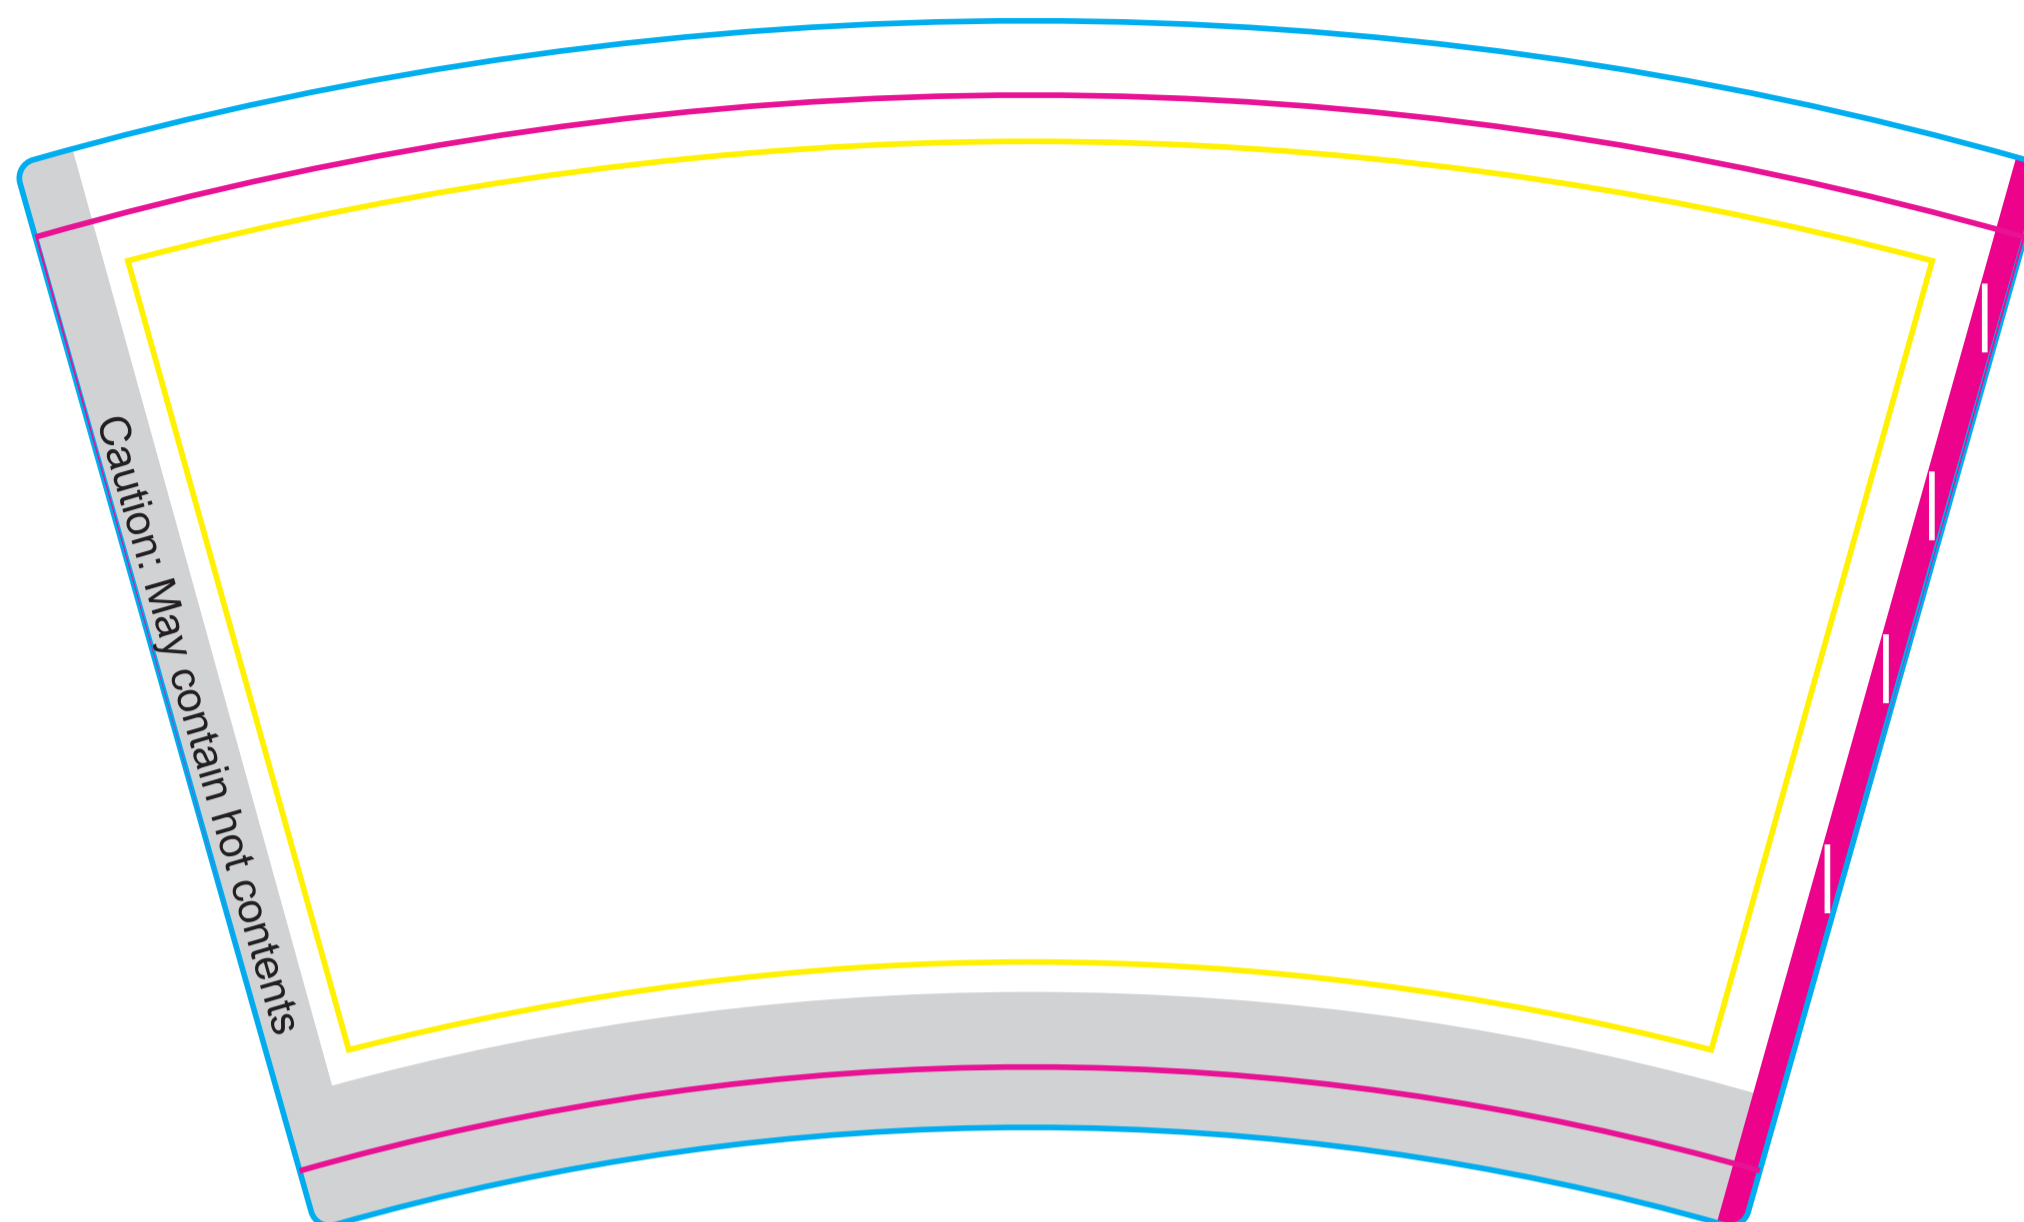

Product: PCD070  
Product Size: 500ml: 9\*6\*13.2cm; 400ml: 9\*6.1\*10.1cm; 280ml: 8\*5.6\*9.1cm  
Decoration Options: CMYK

500ml

Shown at 100% actual size

Print size: 267.4mm(w) x 159.3mm(h)

400ml

Shown at 100% actual size

Print size: 265.2mm(w) x 128.21mm(h)

- Safe print area
- Actual finished product area
- Knife line
- No print(White)

280ml

Shown at 100% actual size

Print size: 243.1mm(w) x 121.1mm(h)