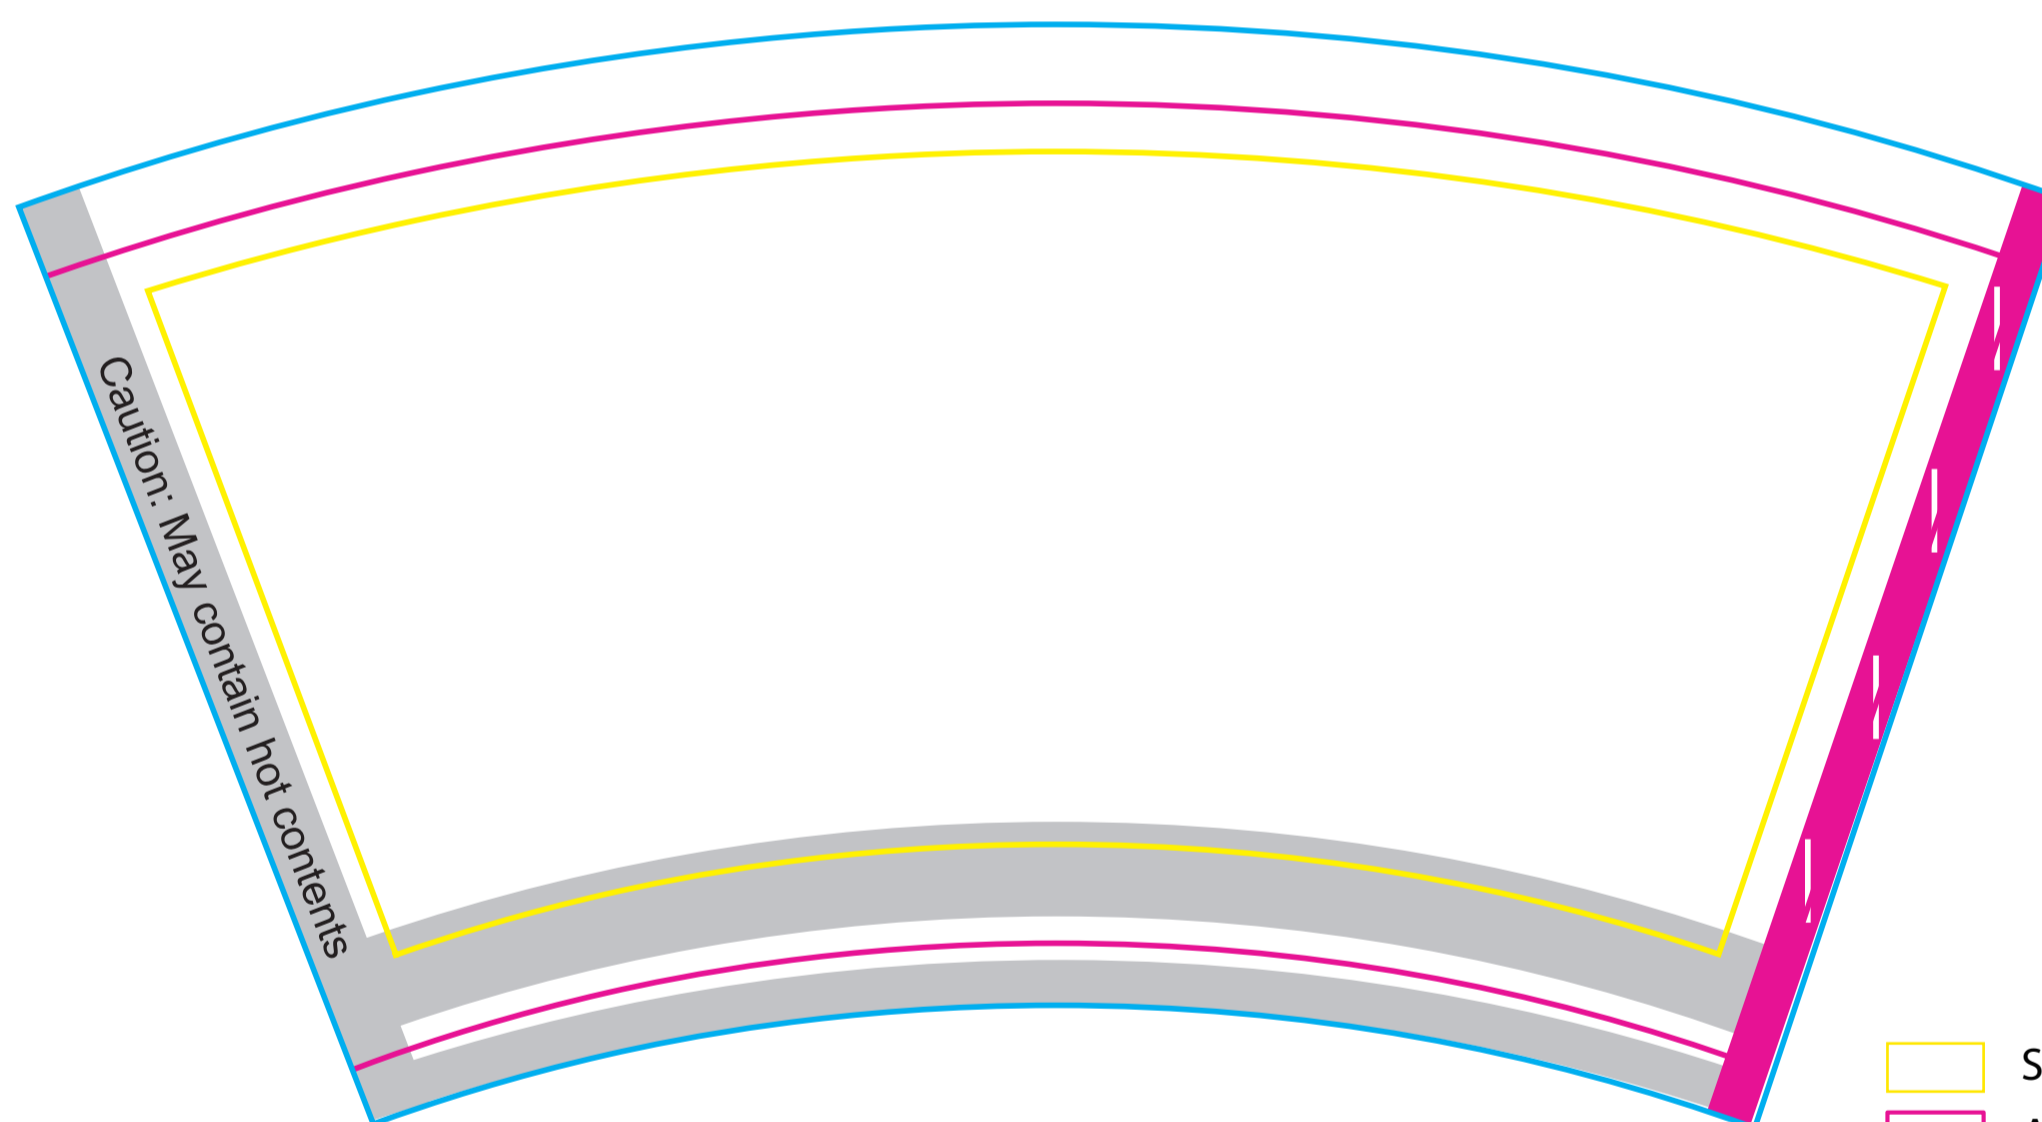

Product: PCD070  
Product Size: 500ml: 9\*6\*13.2cm; 400ml: 9\*6.1\*10.1cm; 280ml: 8\*5.6\*9.1cm  
Decoration Options: CMYK

500ml

Shown at 100% actual size

Print size: 267.4mm(w) x 159.3mm(h)

400ml

Shown at 100% actual size

Print size: 265.2mm(w) x 128.21mm(h)

- Safe print area
- Actual finished product area
- Knife line
- No print(White)

280ml

Shown at 100% actual size

Print size: 243.1mm(w) x 121.1mm(h)