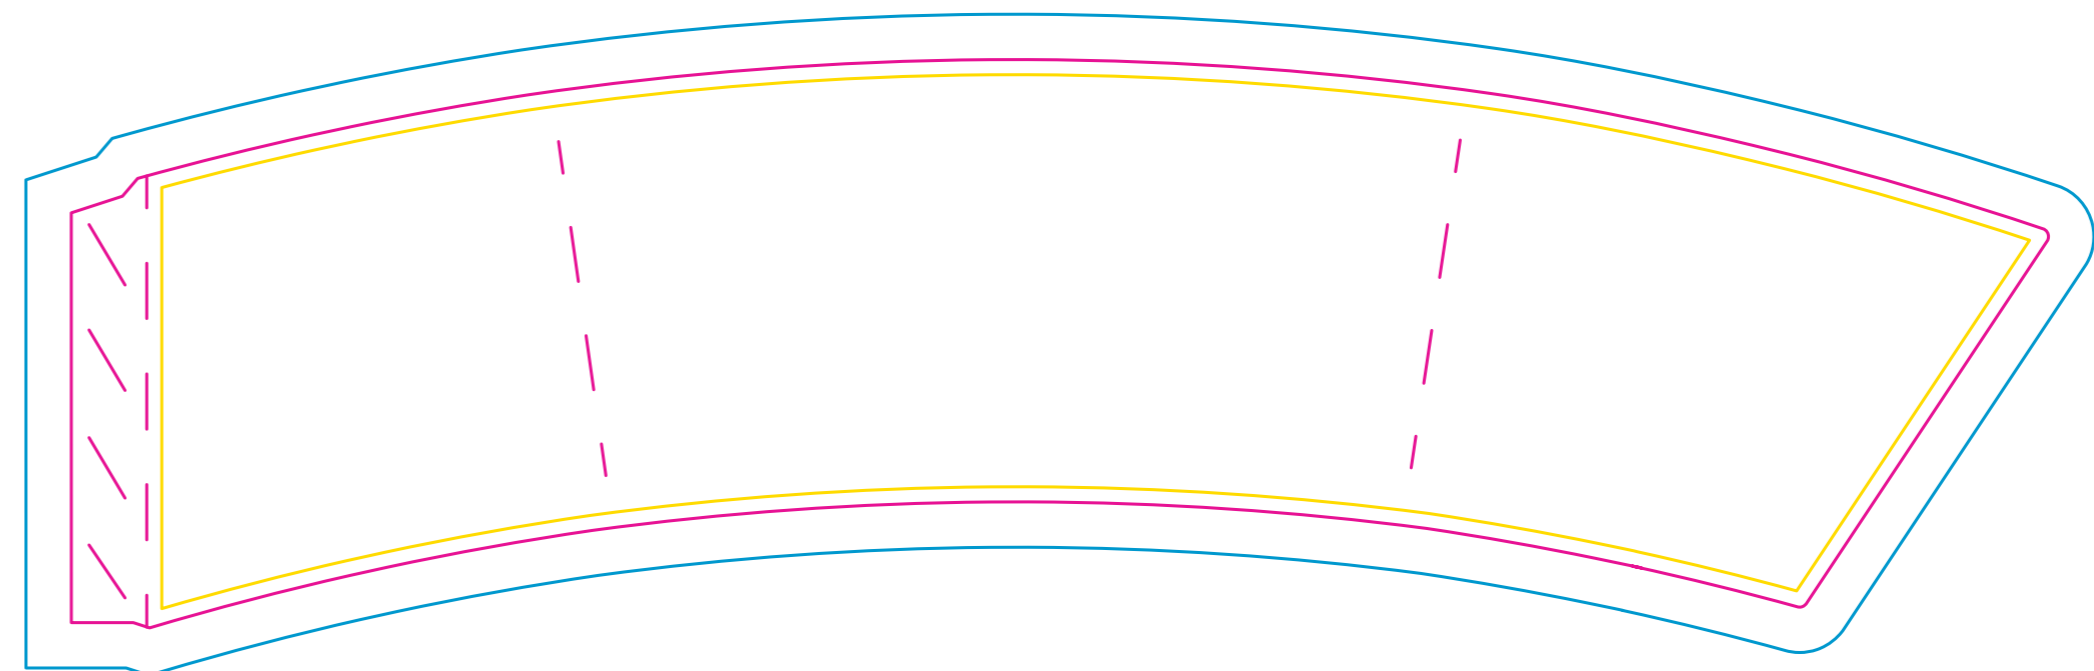

Product: PCD072A
Product Size: Small-cup:280ml:8cm(L)x5.6cm(W)x9.4cm(H), Medium-cup:420ml:9cm(L)x6cm(W)x11.2cm(H), Large-cup:500ml: 9cm(L)x6cm(W)x13.3cm(H)
Decoration Options: CMYK

500ml

Shown at 100% actual size

Print size:261.5mm(w)x75.2mm(h)

Shown at 100% actual size

420ml

Shown at 100% actual size

Print size:261.5mm(w)x75.2mm(h)

Shown at 100% actual size

280ml

Shown at 100% actual size

Print size: 235.6mm(w)x63.3mm(h)

Shown at 100% actual size

- Knife line
- Safe print area
- Bleed line