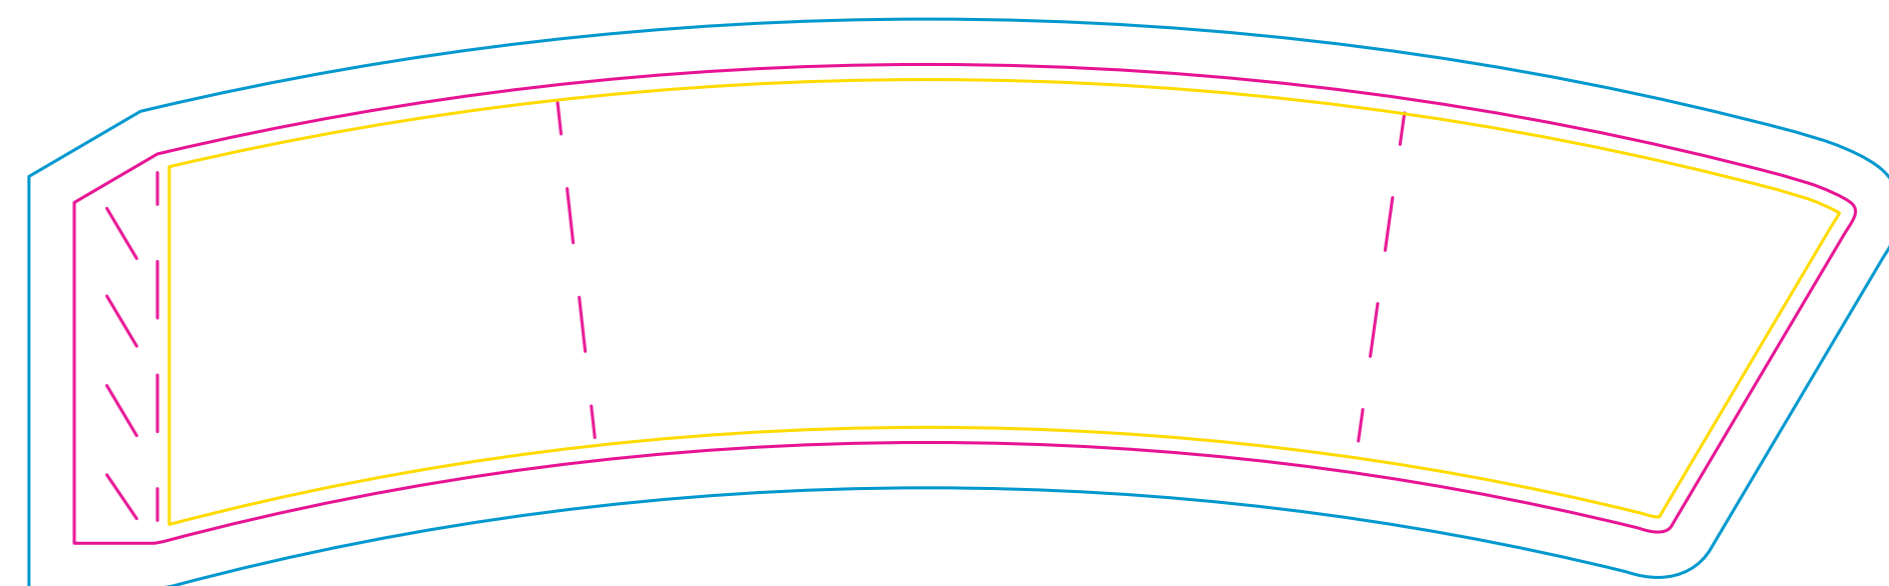

Product: PCD072A
Product Size: Small-cup:280ml:8cm(L)x5.6cm(W)x9.4cm(H), Medium-cup:420ml:9cm(L)x6cm(W)x11.2cm(H), Large-cup:500ml: 9cm(L)x6cm(W)x13.3cm(H)
Decoration Options: CMYK

500ml

Shown at 100% actual size

Print size:261.5mm(w)x75.2mm(h)

Shown at 100% actual size

420ml

Shown at 100% actual size

Print size:261.5mm(w)x75.2mm(h)

Shown at 100% actual size

280ml

Shown at 100% actual size

Print size: 235.6mm(w)x63.3mm(h)

Shown at 100% actual size

- Knife line
- Safe print area
- Bleed line