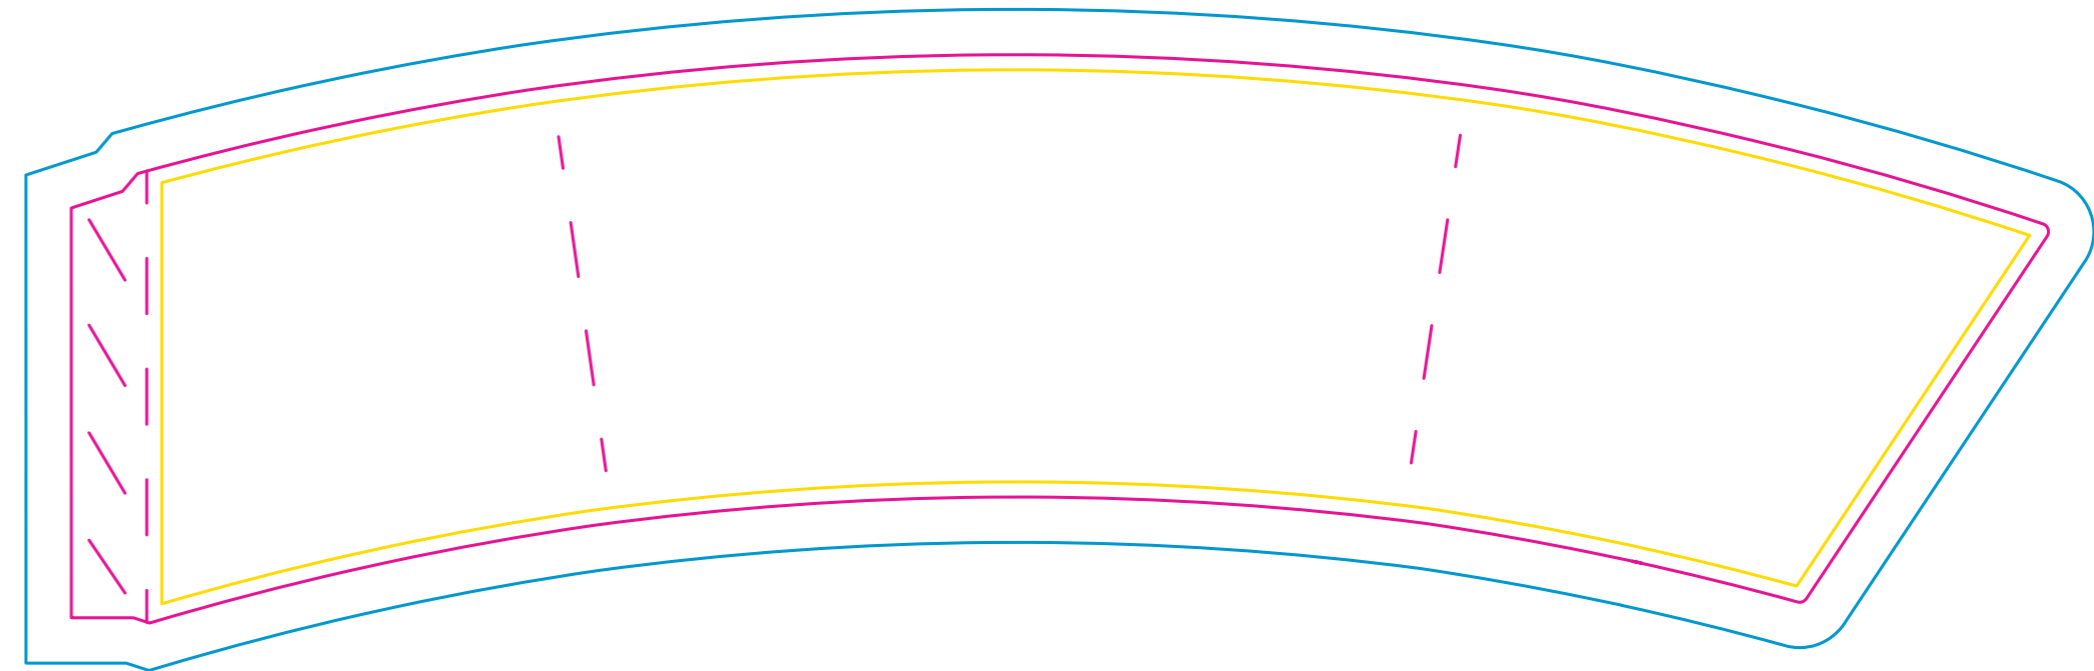

Product: PCD072A
Product Size: Small-cup:280ml:8cm(L)x5.6cm(W)x9.4cm(H), Medium-cup:420ml:9cm(L)x6cm(W)x11.2cm(H), Large-cup:500ml: 9cm(L)x6cm(W)x13.3cm(H)
Decoration Options: CMYK

500ml

Shown at 100% actual size

Print size:261.5mm(w)x75.2mm(h)

Shown at 100% actual size

420ml

Shown at 100% actual size

Print size:261.5mm(w)x75.2mm(h)

Shown at 100% actual size

280ml

Shown at 100% actual size

Print size: 235.6mm(w)x63.3mm(h)

Shown at 100% actual size

- Knife line
- Safe print area
- Bleed line