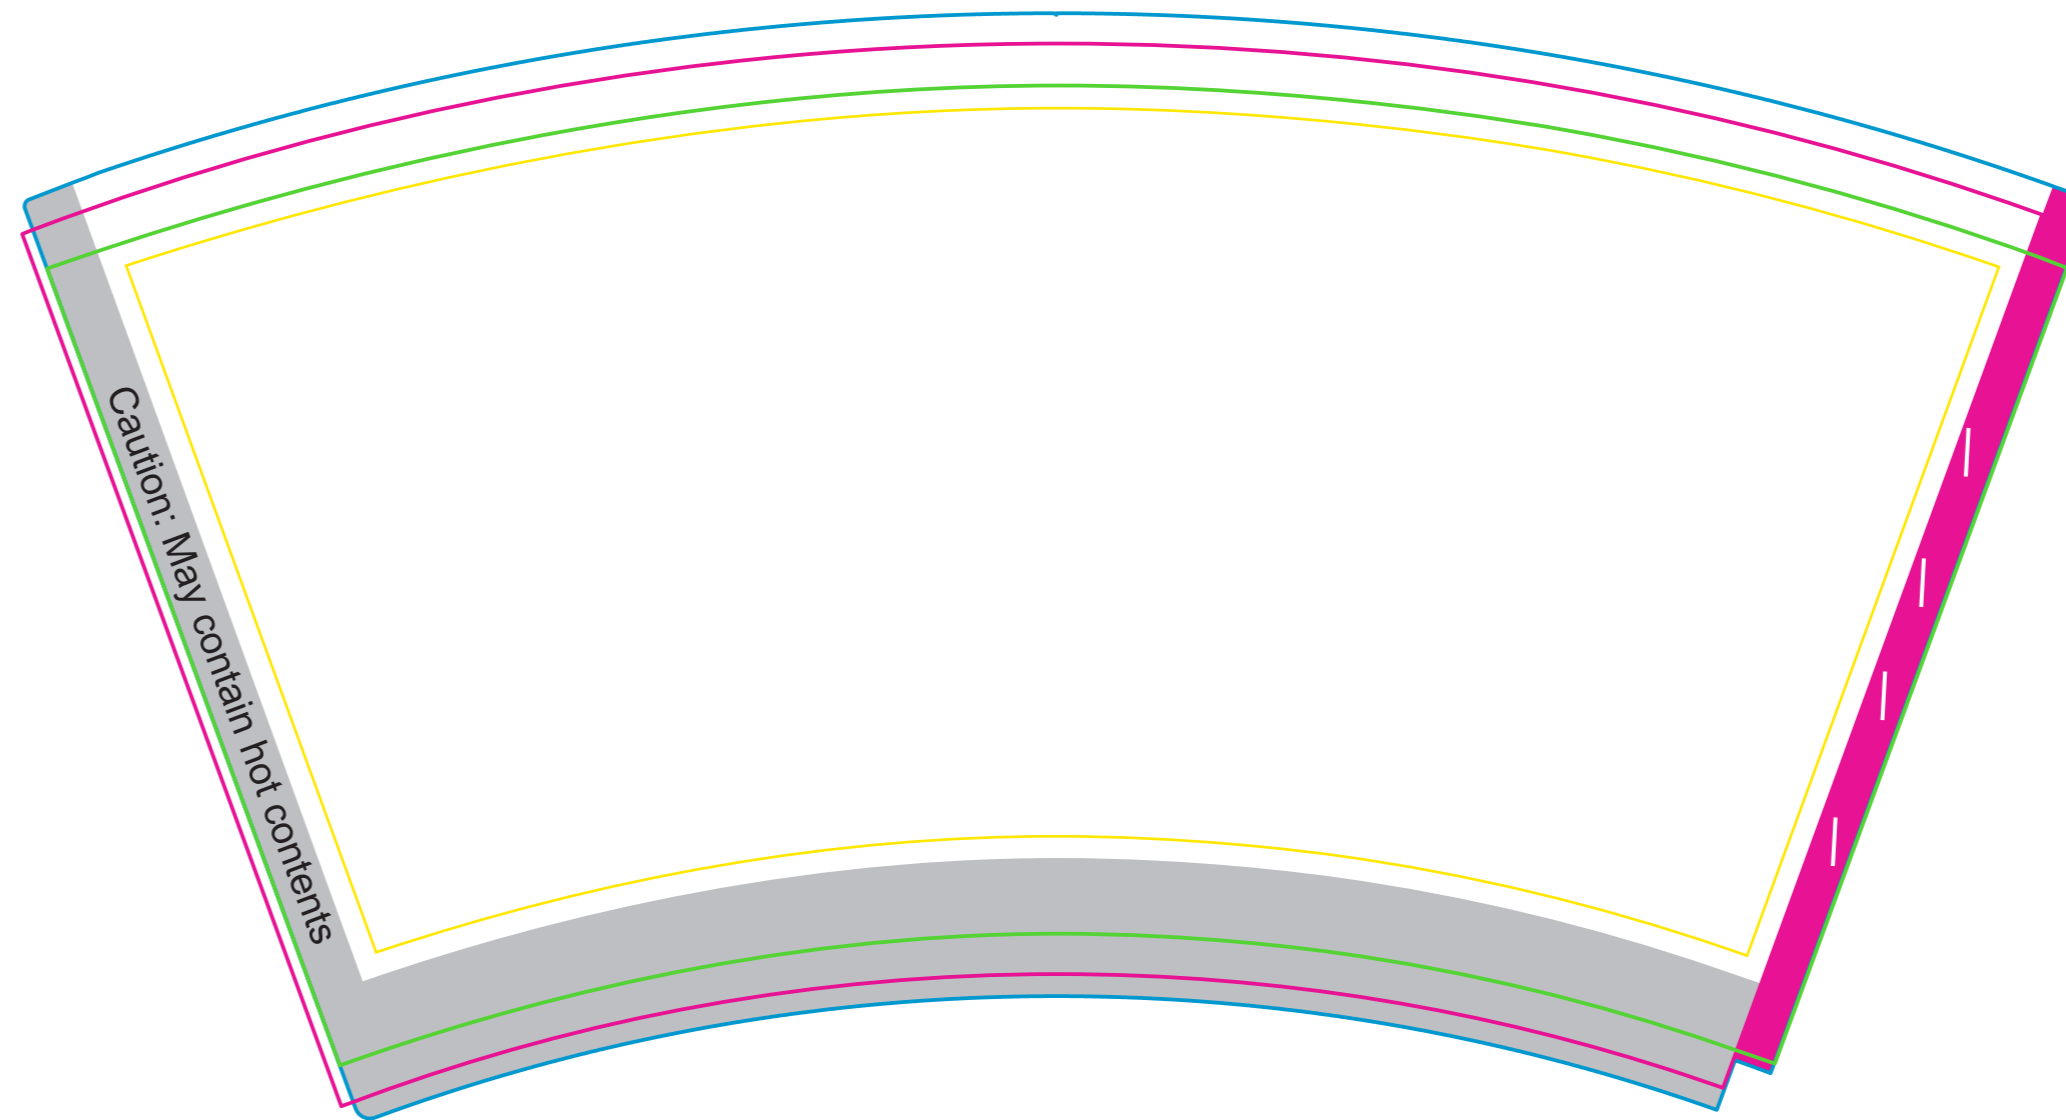

Product: PCD072B
Product Size: Small-cup:280ml:8cm(L)x5.6cm(W)x9.4cm(H), Medium-cup:420ml:9cm(L)x6cm(W)x11.2cm(H), Large-cup:500ml: 9cm(L)x6cm(W)x13.3cm(H)
Decoration Options: CMYK

280ml

Shown at 100% actual size

Print size: 240.5mm(w) x 123.8mm(h)

420ml

Shown at 100% actual size

Print size: 272.8mm(w) x 146.2mm(h)

500ml

Shown at 100% actual size

Print size: 269.7mm(w) x 167.2mm(h)

- Knife line
- Bleed area
- Actual finished product area
- Safe print area
- No print(White)