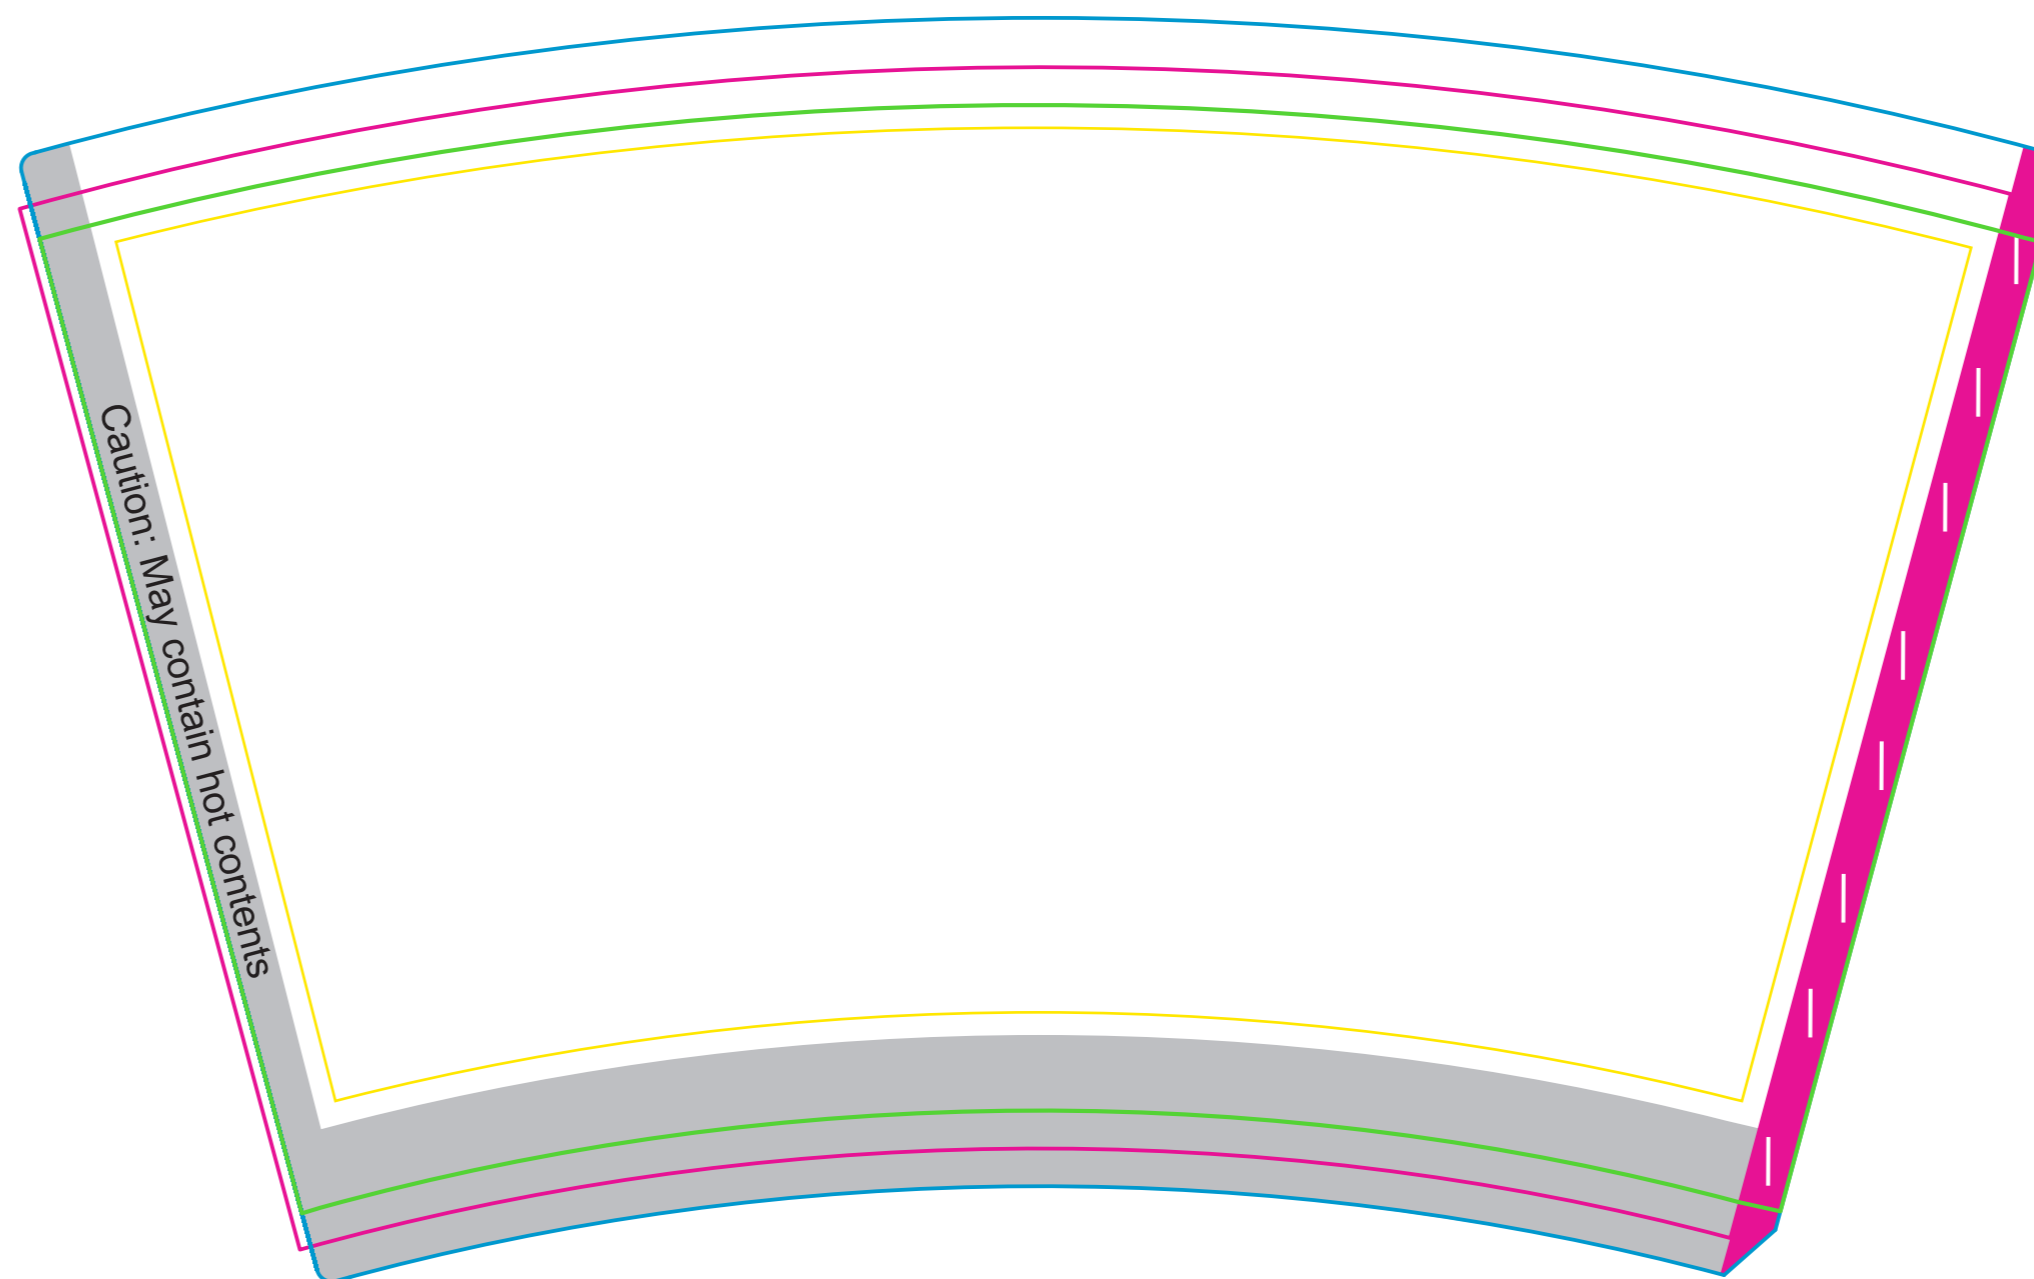

Product: PCD072B
Product Size: Small-cup:280ml:8cm(L)x5.6cm(W)x9.4cm(H), Medium-cup:420ml:9cm(L)x6cm(W)x11.2cm(H), Large-cup:500ml: 9cm(L)x6cm(W)x13.3cm(H)
Decoration Options: CMYK

280ml

Shown at 100% actual size

Print size: 240.5mm(w) x 123.8mm(h)

420ml

Shown at 100% actual size

Print size: 272.8mm(w) x 146.2mm(h)

500ml

Shown at 100% actual size

Print size: 269.7mm(w) x 167.2mm(h)

- Knife line
- Bleed area
- Actual finished product area
- Safe print area
- No print(White)