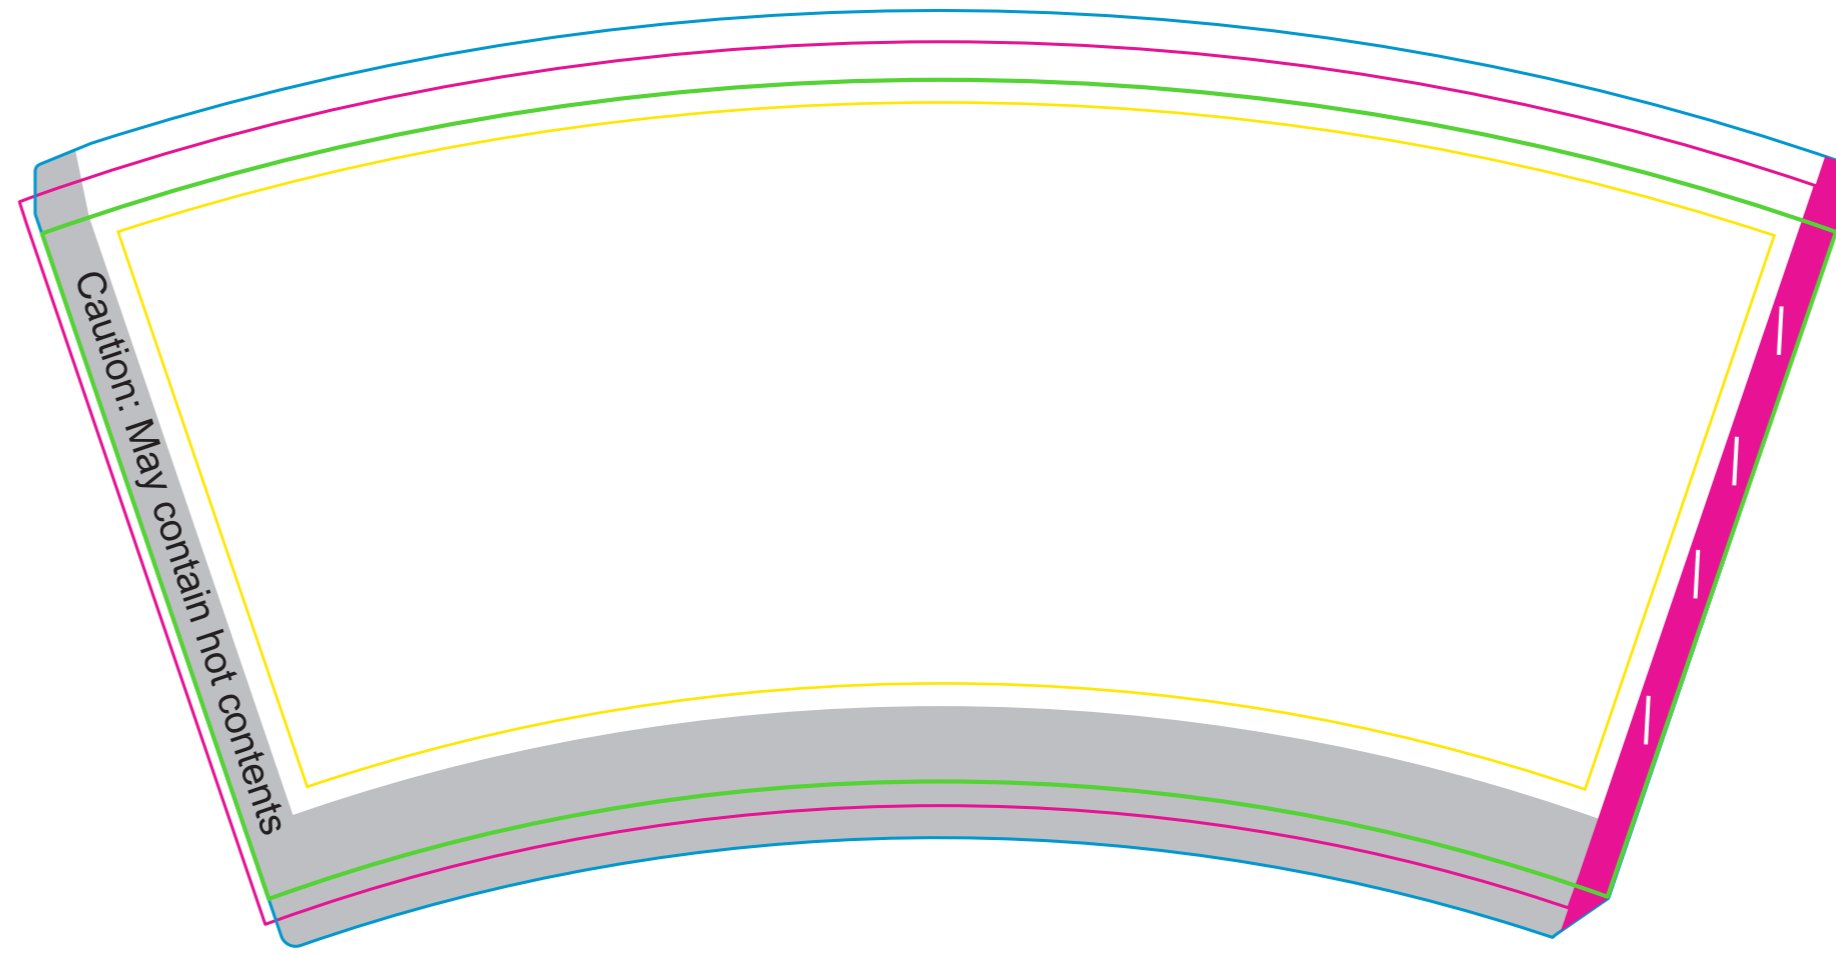

Product: PCD072B
Product Size: Small-cup:280ml:8cm(L)x5.6cm(W)x9.4cm(H), Medium-cup:420ml:9cm(L)x6cm(W)x11.2cm(H), Large-cup:500ml: 9cm(L)x6cm(W)x13.3cm(H)
Decoration Options: CMYK

280ml

Shown at 100% actual size

Print size: 240.5mm(w) x 123.8mm(h)

420ml

Shown at 100% actual size

Print size: 272.8mm(w) x 146.2mm(h)

500ml

Shown at 100% actual size

Print size: 269.7mm(w) x 167.2mm(h)

- Knife line
- Bleed area
- Actual finished product area
- Safe print area
- No print(White)