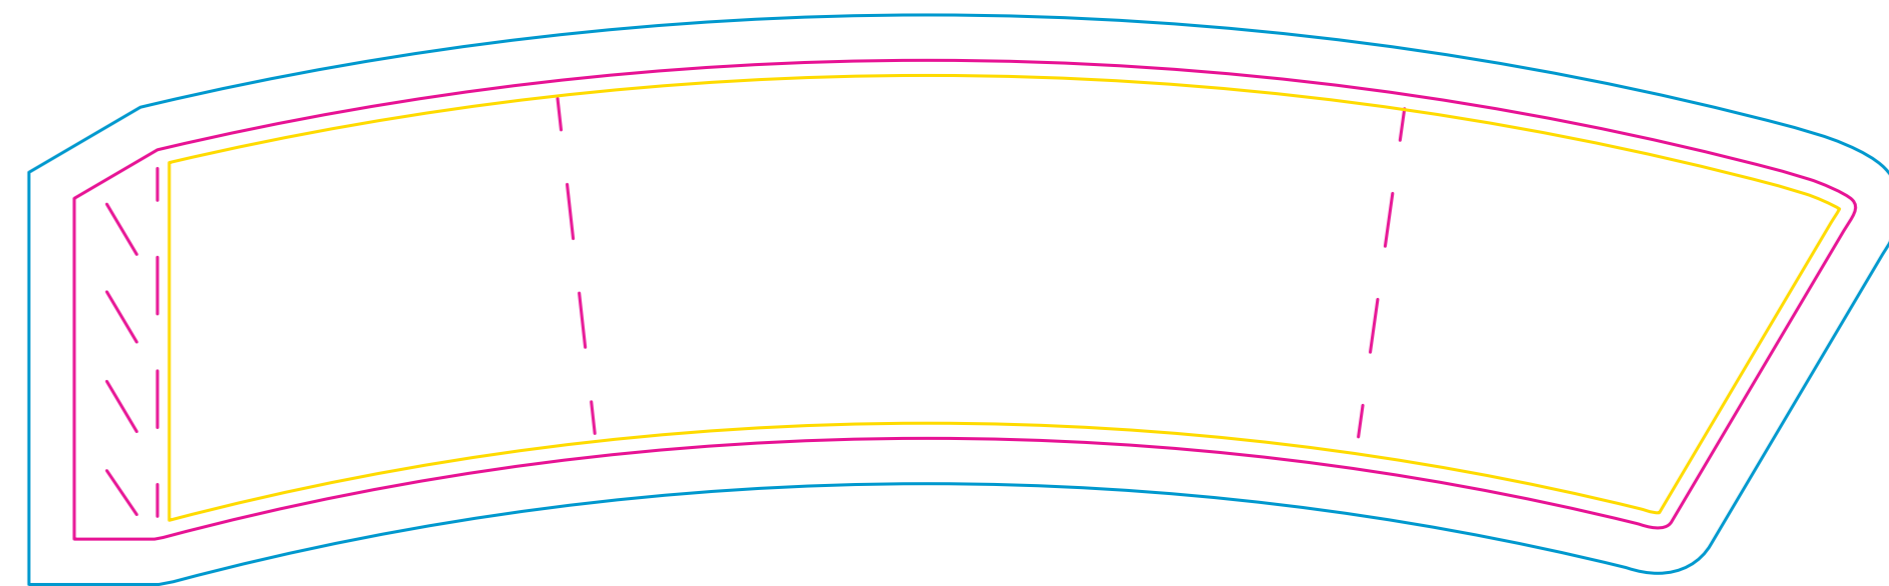

Product: PCD073A
Product Size: Small-cup:280ml:8cm(L)x5.6cm(W)x9.4cm(H), Medium-cup:420ml:9cm(L)x6cm(W)x11.2cm(H), Large-cup:500ml: 9cm(L)x6cm(W)x13.3cm(H)
Decoration Options: CMYK

500ml

Shown at 100% actual size

Print size:261.5mm(w)x75.2mm(h)

Shown at 100% actual size

420ml

Shown at 100% actual size

Print size:261.5mm(w)x75.2mm(h)

Shown at 100% actual size

280ml

Shown at 100% actual size

Print size: 235.6mm(w)x63.3mm(h)

Shown at 100% actual size

- Knife line
- Safe print area
- Bleed line