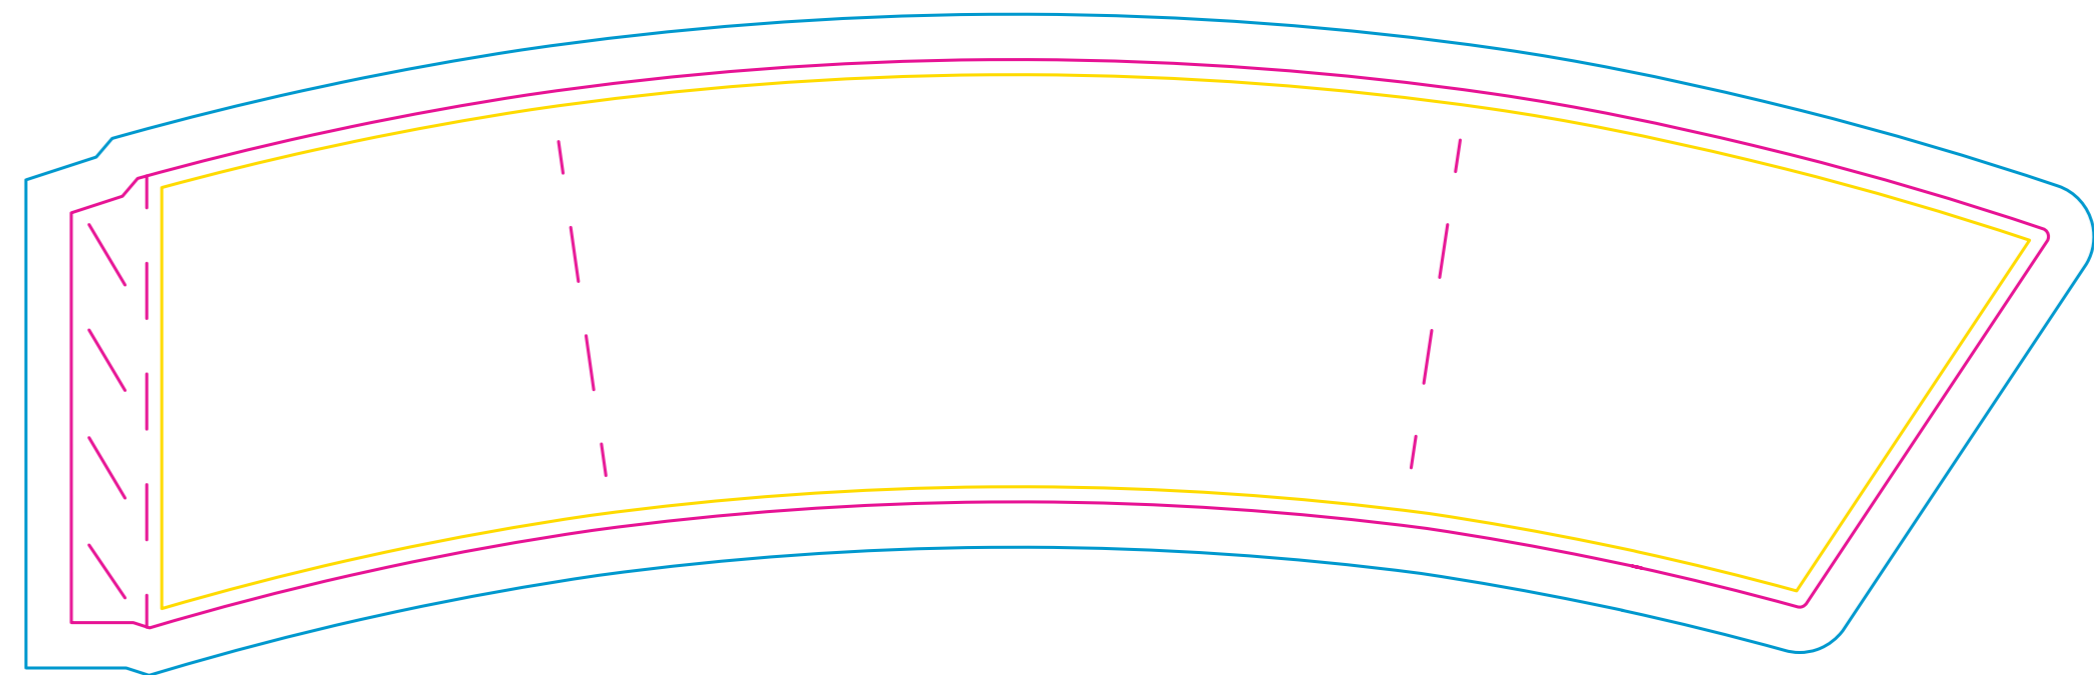

Product: PCD073A
Product Size: Small-cup:280ml:8cm(L)x5.6cm(W)x9.4cm(H), Medium-cup:420ml:9cm(L)x6cm(W)x11.2cm(H), Large-cup:500ml: 9cm(L)x6cm(W)x13.3cm(H)
Decoration Options: CMYK

500ml

Shown at 100% actual size

Print size:261.5mm(w)x75.2mm(h)

Shown at 100% actual size

420ml

Shown at 100% actual size

Print size:261.5mm(w)x75.2mm(h)

Shown at 100% actual size

280ml

Shown at 100% actual size

Print size: 235.6mm(w)x63.3mm(h)

Shown at 100% actual size

- Knife line
- Safe print area
- Bleed line