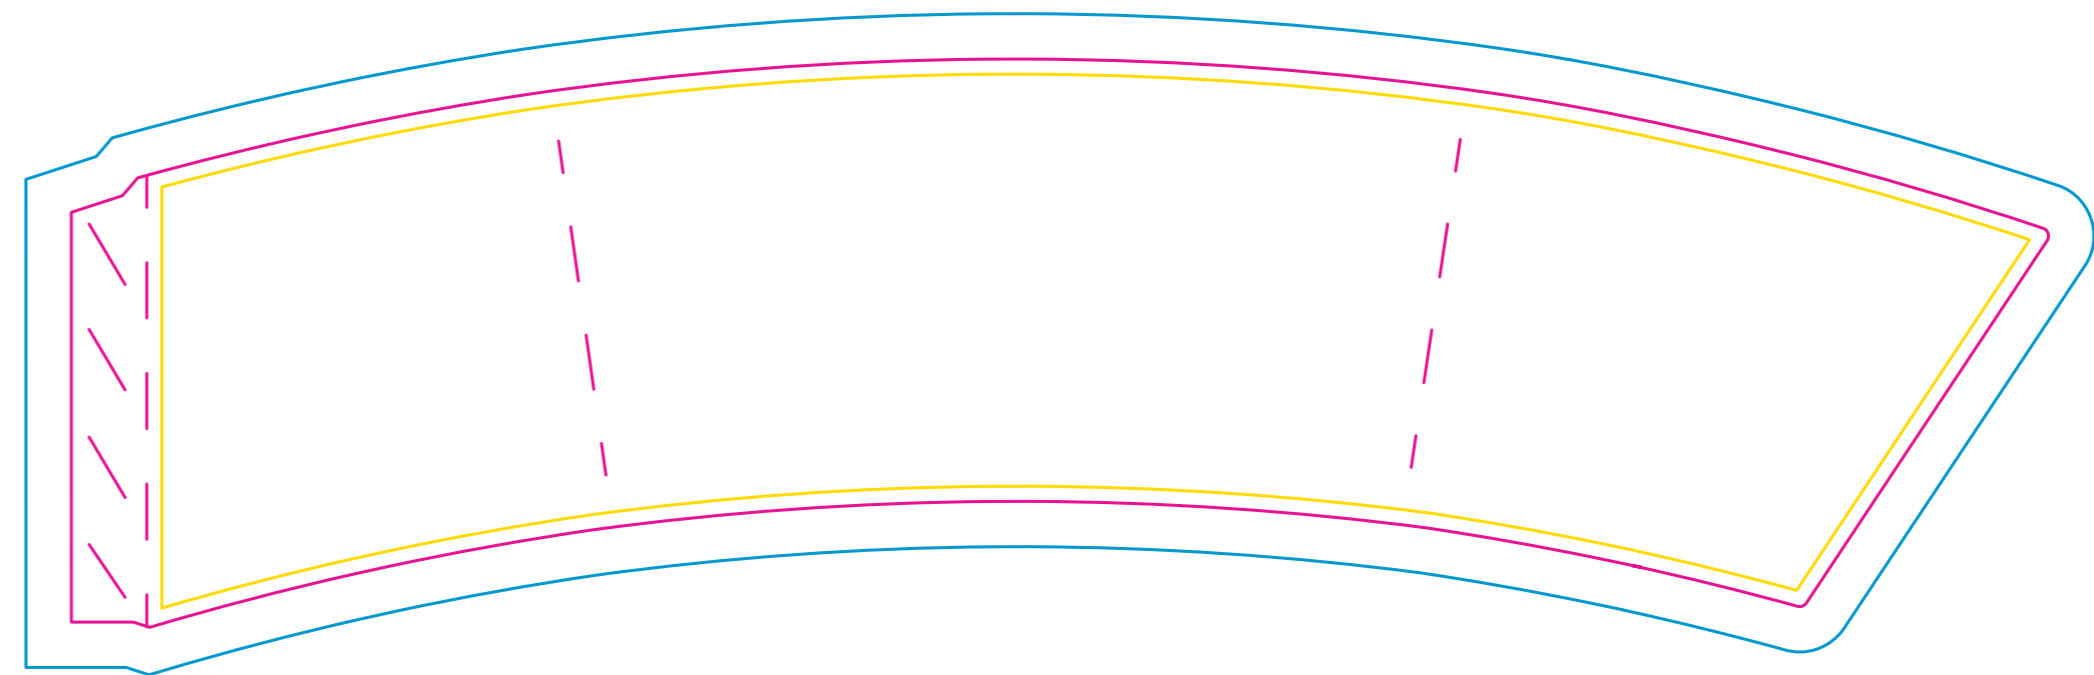

Product: PCD073A
Product Size: Small-cup:280ml:8cm(L)x5.6cm(W)x9.4cm(H), Medium-cup:420ml:9cm(L)x6cm(W)x11.2cm(H), Large-cup:500ml: 9cm(L)x6cm(W)x13.3cm(H)
Decoration Options: CMYK

500ml

Shown at 100% actual size

Print size:261.5mm(w)x75.2mm(h)

Shown at 100% actual size

420ml

Shown at 100% actual size

Print size:261.5mm(w)x75.2mm(h)

Shown at 100% actual size

280ml

Shown at 100% actual size

Print size: 235.6mm(w)x63.3mm(h)

Shown at 100% actual size

- Knife line
- Safe print area
- Bleed line