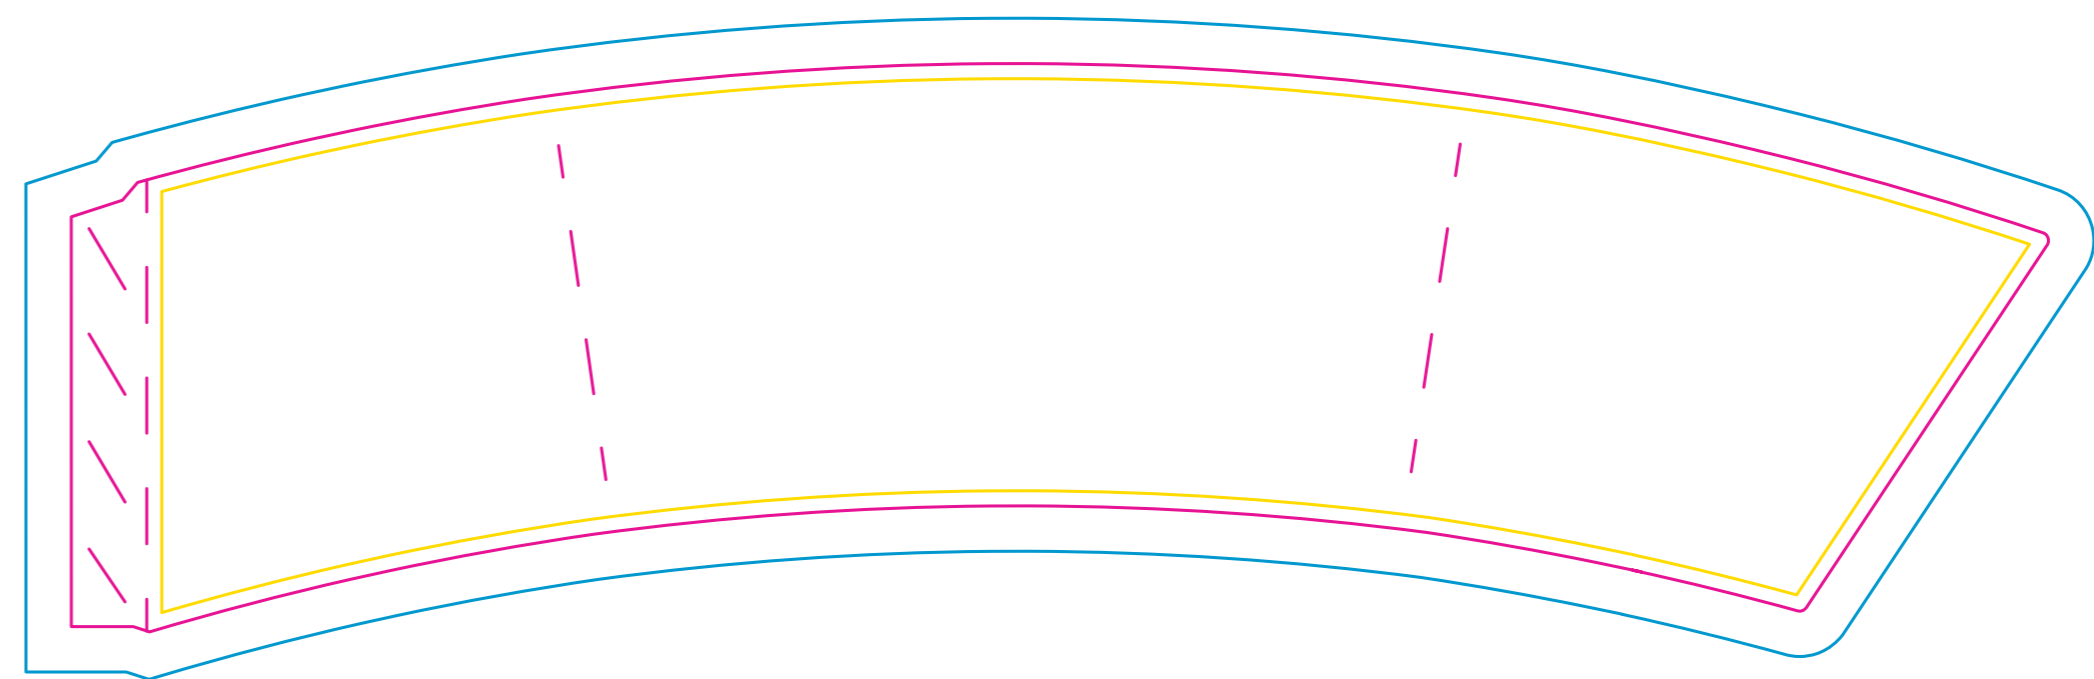

Product: PCD073A
Product Size: Small-cup:280ml:8cm(L)x5.6cm(W)x9.4cm(H), Medium-cup:420ml:9cm(L)x6cm(W)x11.2cm(H), Large-cup:500ml: 9cm(L)x6cm(W)x13.3cm(H)
Decoration Options:

500ml

Shown at 100% actual size

Print size: 235.6mm(w)x63.3mm(h)

Shown at 100% actual size

420ml

Shown at 100% actual size

Print size:261.5mm(w)x75.2mm(h)

Shown at 100% actual size

280ml

Shown at 100% actual size

Print size:261.5mm(w)x75.2mm(h)

Shown at 100% actual size

- Knife line
- Safe print area
- Bleed line