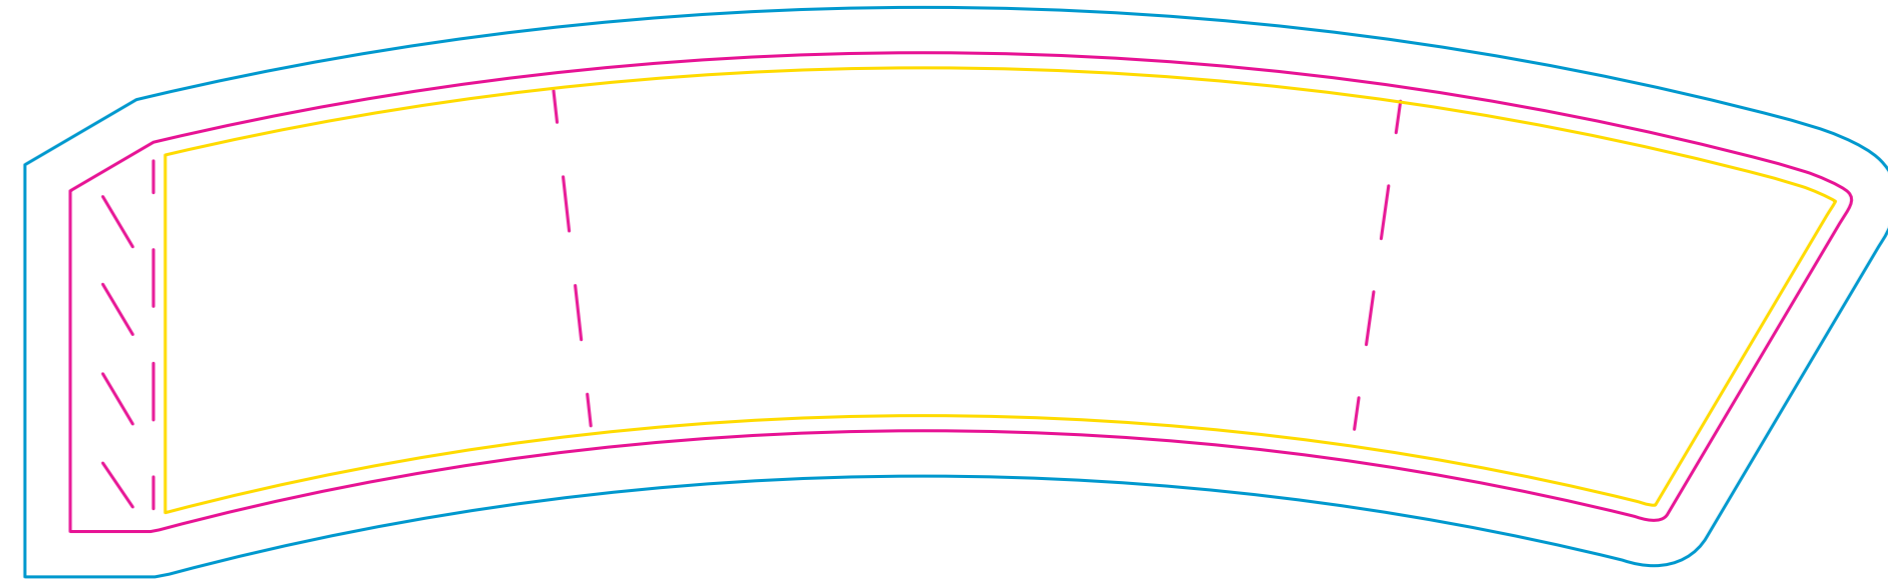

Product: PCD073A
Product Size: Small-cup:280ml:8cm(L)x5.6cm(W)x9.4cm(H), Medium-cup:420ml:9cm(L)x6cm(W)x11.2cm(H), Large-cup:500ml: 9cm(L)x6cm(W)x13.3cm(H)
Decoration Options:

500ml

Shown at 100% actual size

Print size: 235.6mm(w)x63.3mm(h)

Shown at 100% actual size

420ml

Shown at 100% actual size

Print size:261.5mm(w)x75.2mm(h)

Shown at 100% actual size

280ml

Shown at 100% actual size

Print size:261.5mm(w)x75.2mm(h)

Shown at 100% actual size

- Knife line
- Safe print area
- Bleed line