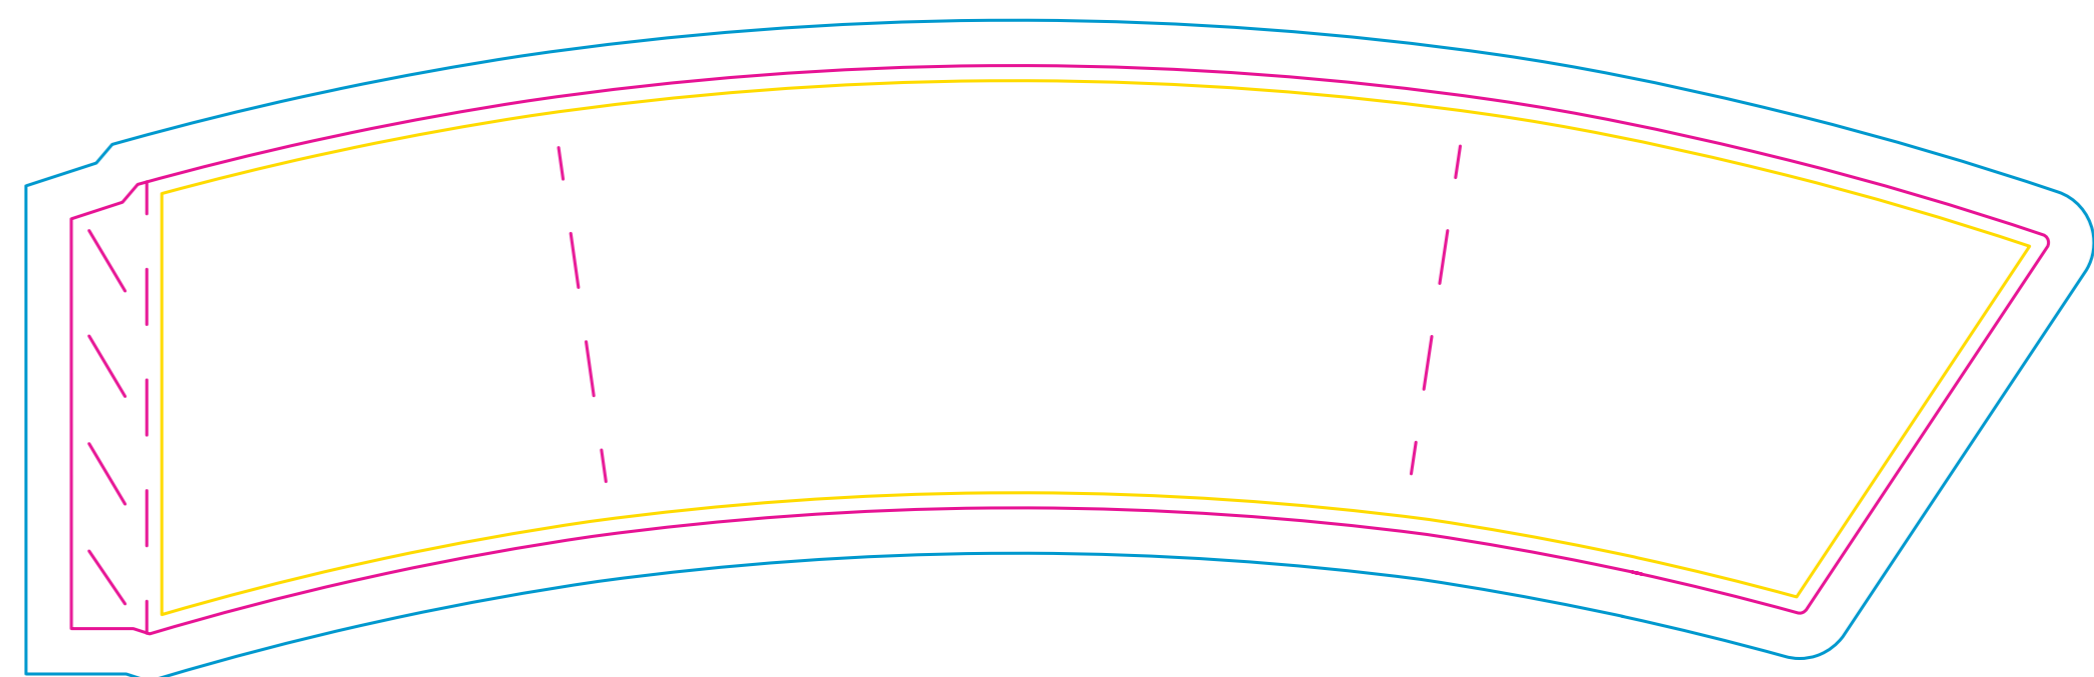

Product: PCD073A
Product Size: Small-cup:280ml:8cm(L)x5.6cm(W)x9.4cm(H), Medium-cup:420ml:9cm(L)x6cm(W)x11.2cm(H), Large-cup:500ml: 9cm(L)x6cm(W)x13.3cm(H)
Decoration Options:

500ml

Shown at 100% actual size

Print size: 235.6mm(w)x63.3mm(h)

Shown at 100% actual size

420ml

Shown at 100% actual size

Print size:261.5mm(w)x75.2mm(h)

Shown at 100% actual size

280ml

Shown at 100% actual size

Print size:261.5mm(w)x75.2mm(h)

Shown at 100% actual size

- Knife line
- Safe print area
- Bleed line