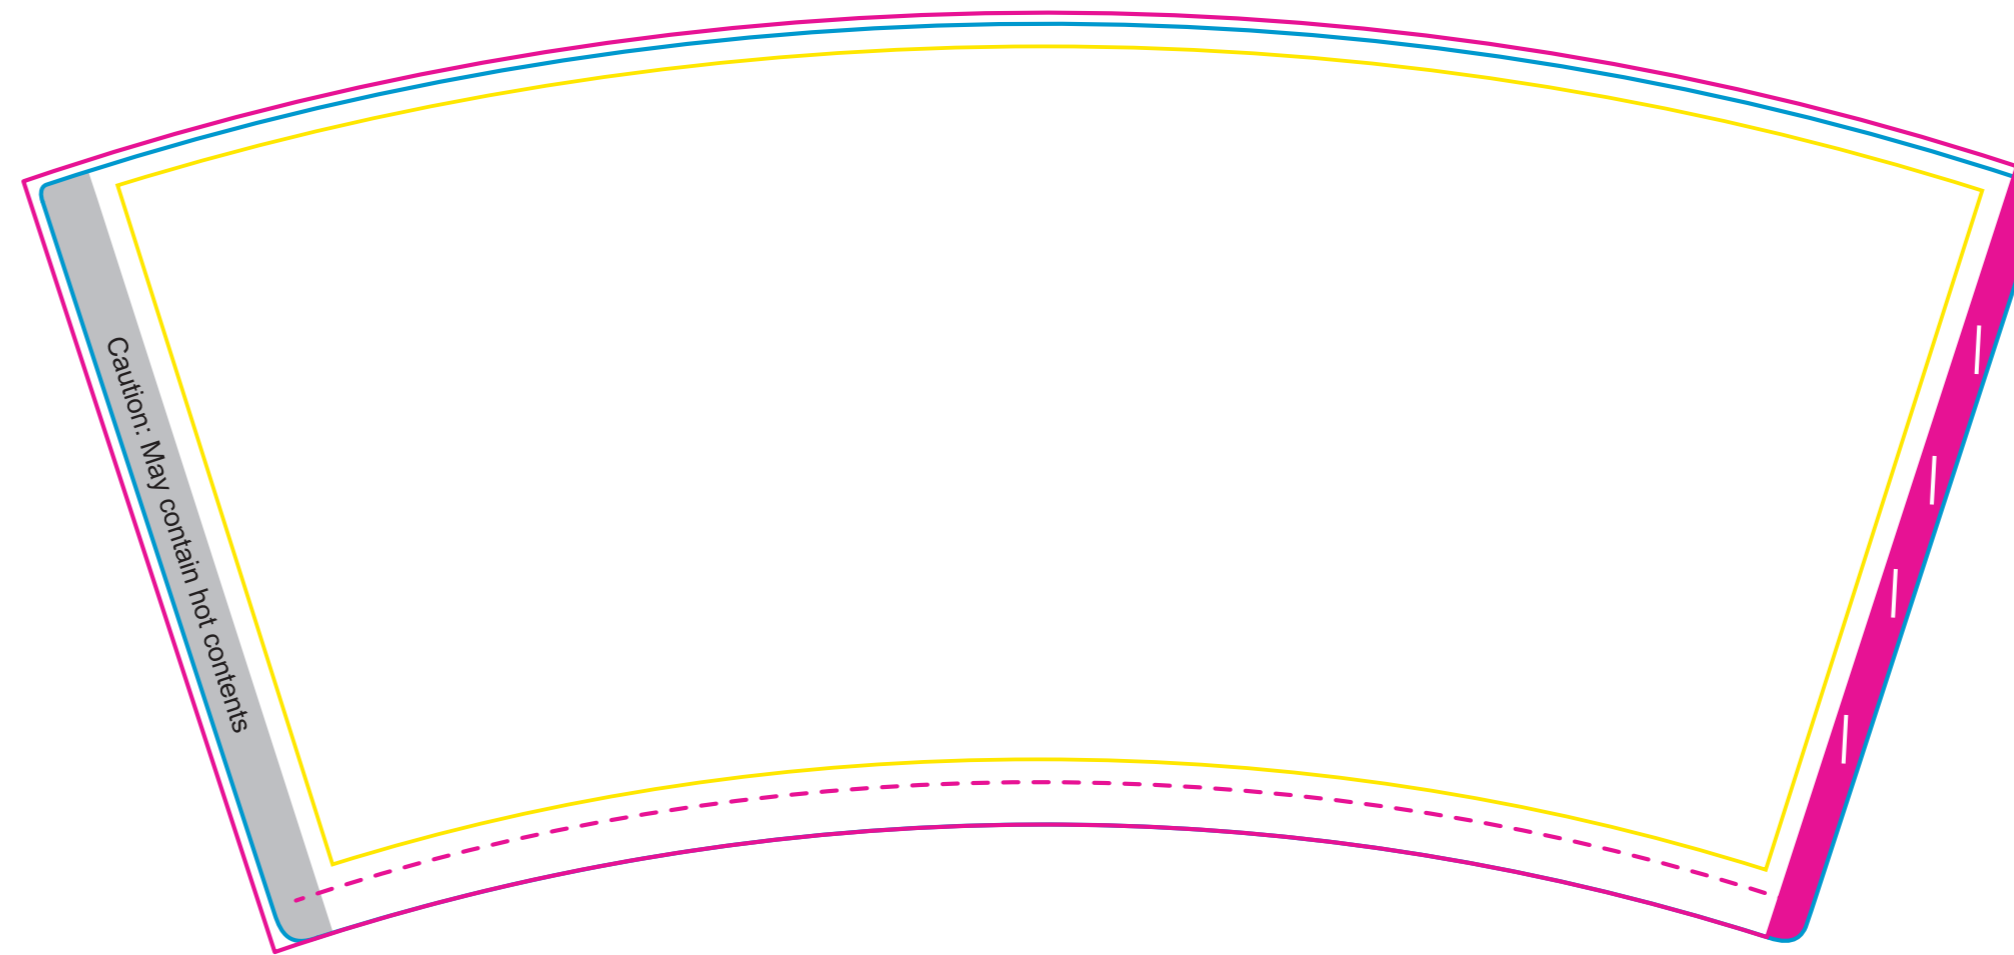

Product: PCD075B
Product Size: Small-cup:280ml:8cm(L)x5.6cm(W)x9.4cm(H), Medium-cup:420ml:9cm(L)x6cm(W)x11.2cm(H), Large-cup:500ml: 9cm(L)x6cm(W)x13.3cm(H)
Decoration Options: CMYK

280ml

Shown at 100% actual size

Print size: 237.6mm(w) x 98.5mm(h)

420ml

Shown at 100% actual size

Print size: 264.3mm(w) x 121.3mm(h)

500ml

Shown at 100% actual size

Print size: 265.8mm(w) x 138.6mm(h)

- Safe print area
- Actual finished product area
- Knife line