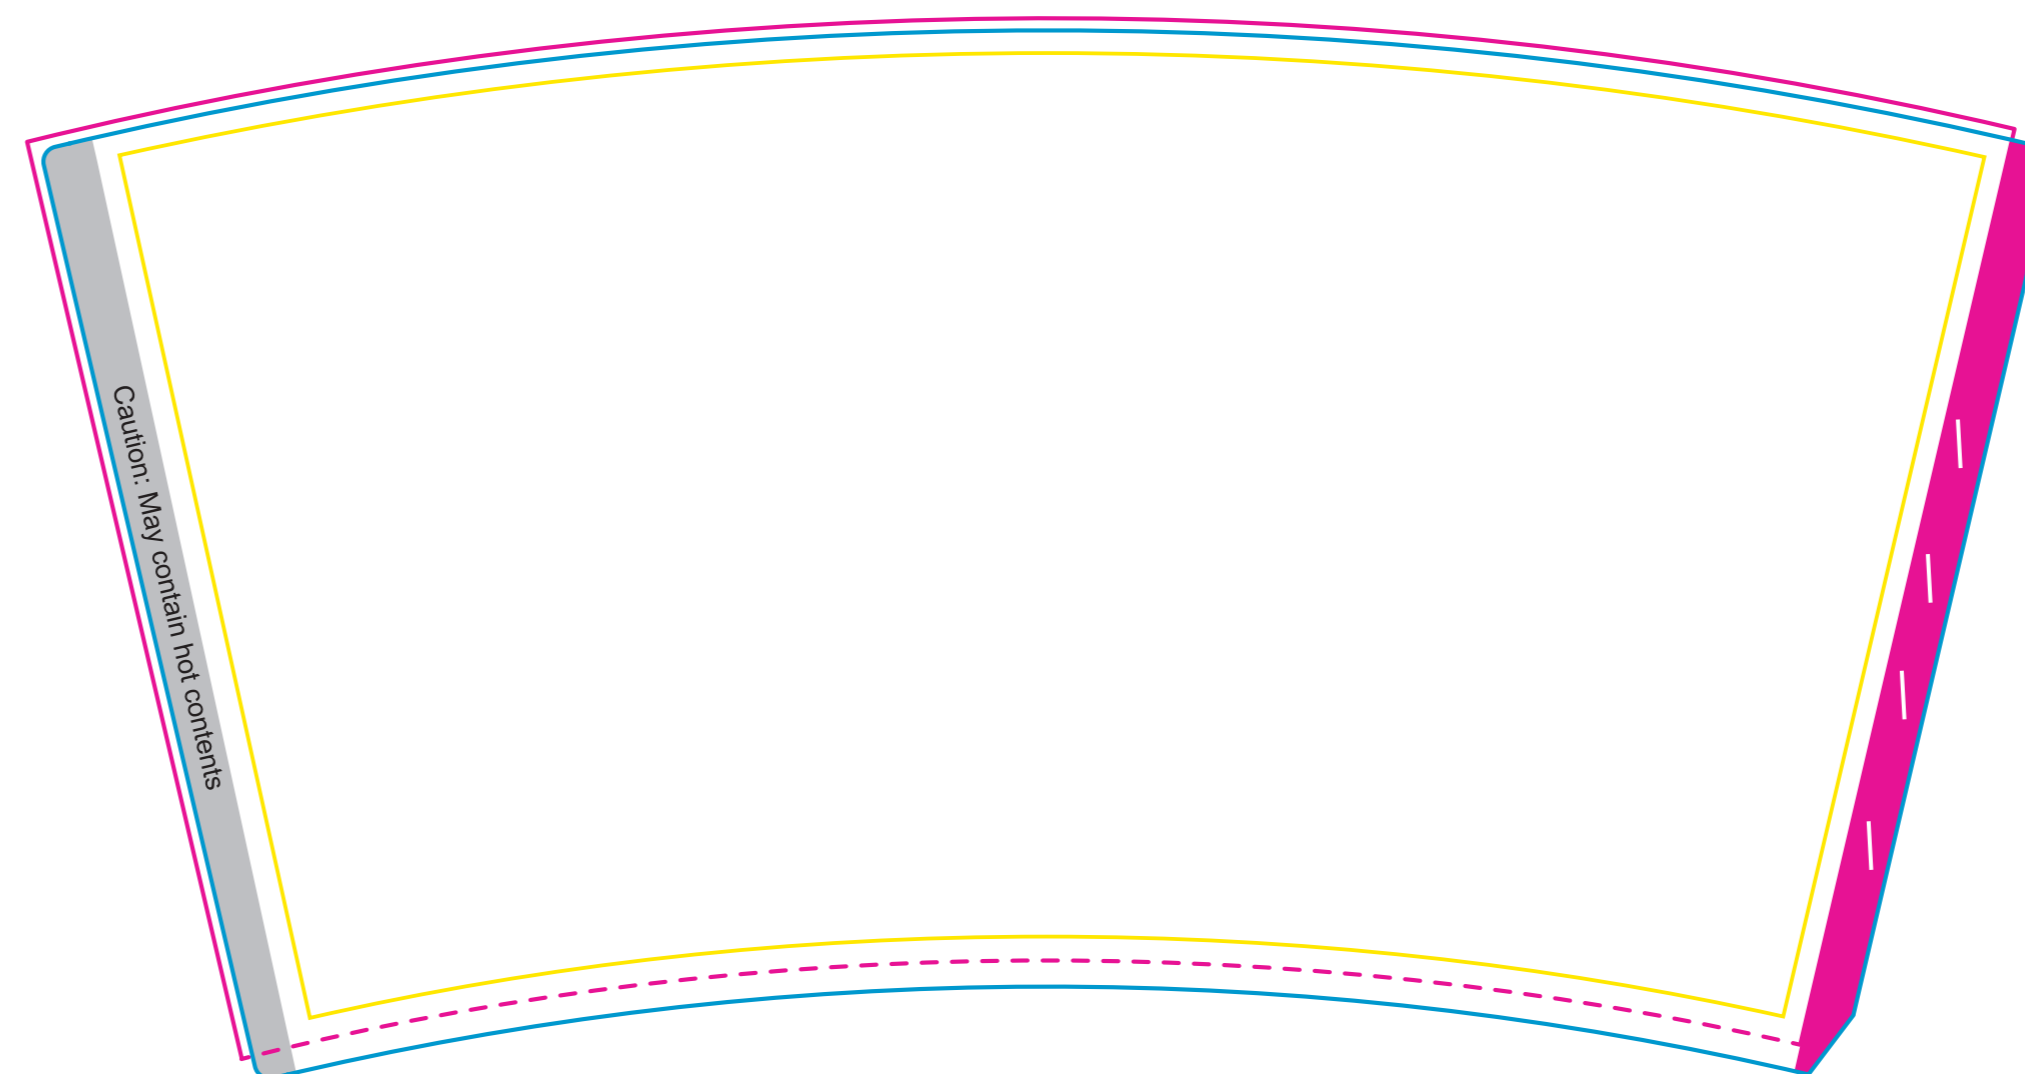

Product: PCD075B
Product Size: Small-cup:280ml:8cm(L)x5.6cm(W)x9.4cm(H), Medium-cup:420ml:9cm(L)x6cm(W)x11.2cm(H), Large-cup:500ml: 9cm(L)x6cm(W)x13.3cm(H)
Decoration Options: CMYK

280ml

Shown at 100% actual size

Print size: 237.6mm(w) x 98.5mm(h)

420ml

Shown at 100% actual size

Print size: 264.3mm(w) x 121.3mm(h)

500ml

Shown at 100% actual size

Print size: 265.8mm(w) x 138.6mm(h)

- Safe print area
- Actual finished product area
- Knife line