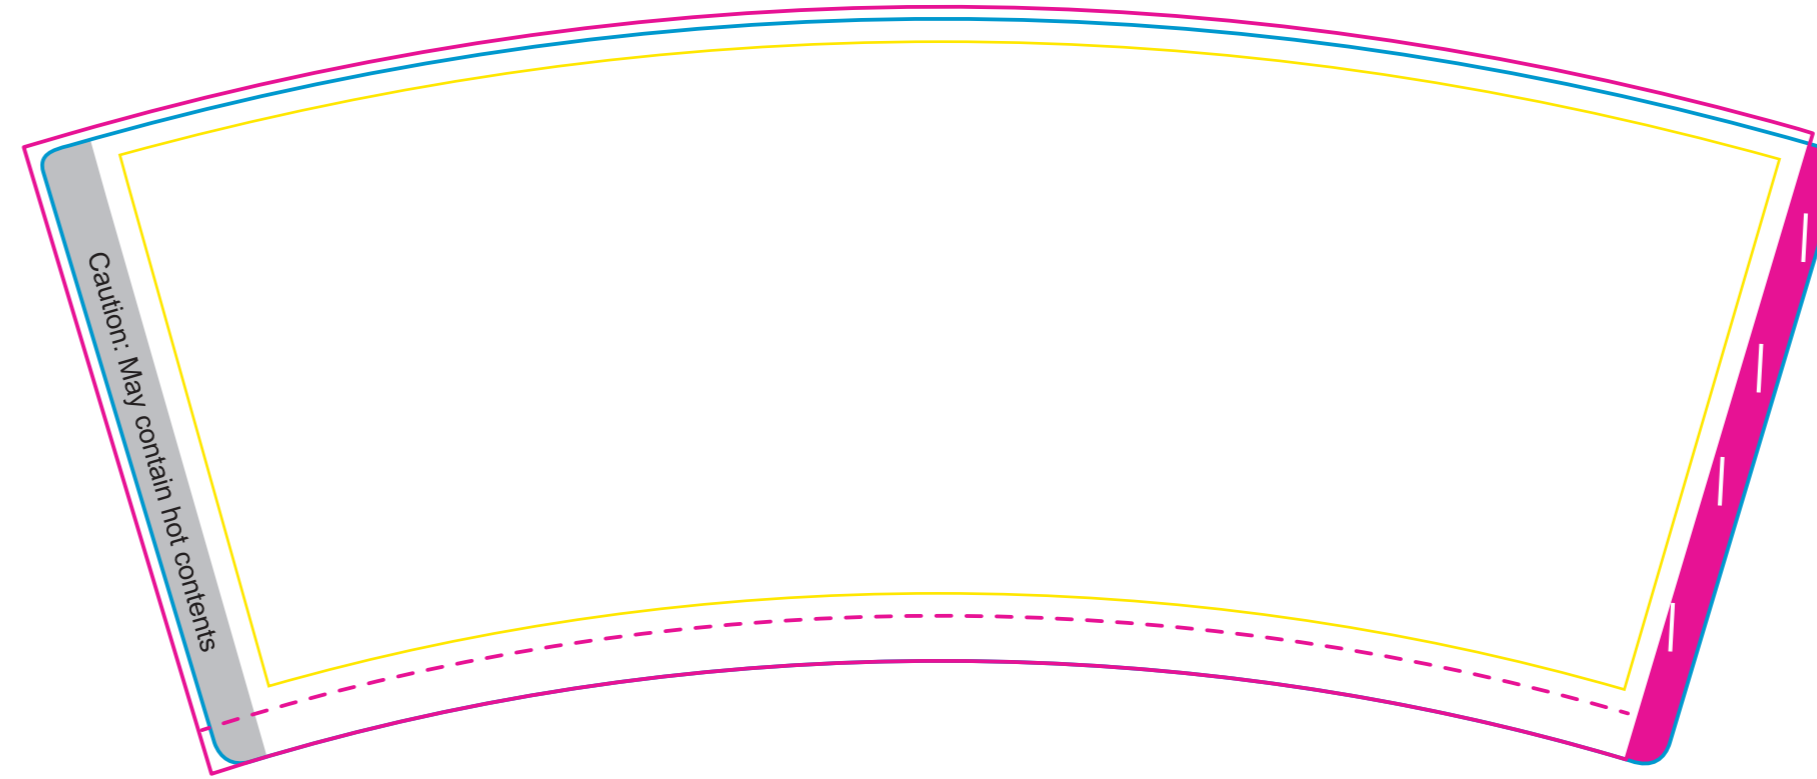

Product: PCD075B
Product Size: Small-cup:280ml:8cm(L)x5.6cm(W)x9.4cm(H), Medium-cup:420ml:9cm(L)x6cm(W)x11.2cm(H), Large-cup:500ml: 9cm(L)x6cm(W)x13.3cm(H)
Decoration Options: CMYK

280ml

Shown at 100% actual size

Print size: 237.6mm(w) x 98.5mm(h)

420ml

Shown at 100% actual size

Print size: 264.3mm(w) x 121.3mm(h)

500ml

Shown at 100% actual size

Print size: 265.8mm(w) x 138.6mm(h)

- Safe print area
- Actual finished product area
- Knife line