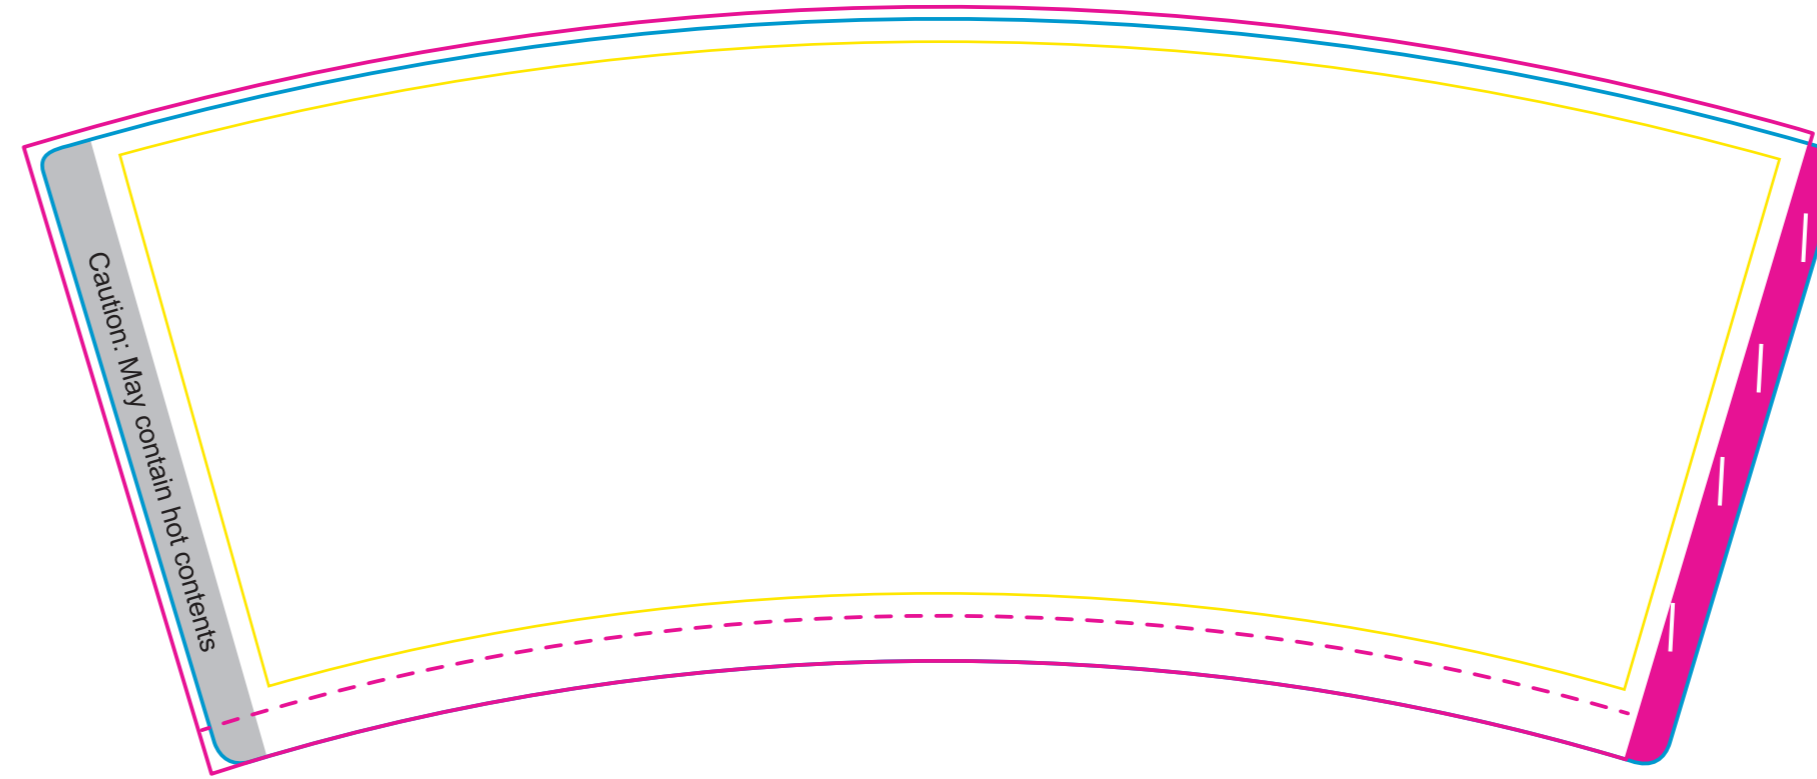

Product: PCD761
Product Size: Small-8oz-280ml:8cm(L)x5.6cm(W)x9.1cm(H), Medium-12oz-420ml:9cm(L)x6cm(W)x11.3cm(H), Large-16oz-500ml:9cm(L)x6cm(W)x13.2cm(H)
Decoration Options: CMYK

280ml

Shown at 100% actual size

Print size: 237.6mm(w) x 98.5mm(h)

420ml

Shown at 100% actual size

Print size: 264.3mm(w) x 121.3mm(h)

500ml

Shown at 100% actual size

Print size: 265.8mm(w) x 138.6mm(h)

- Safe print area
- Actual finished product area
- Knife line