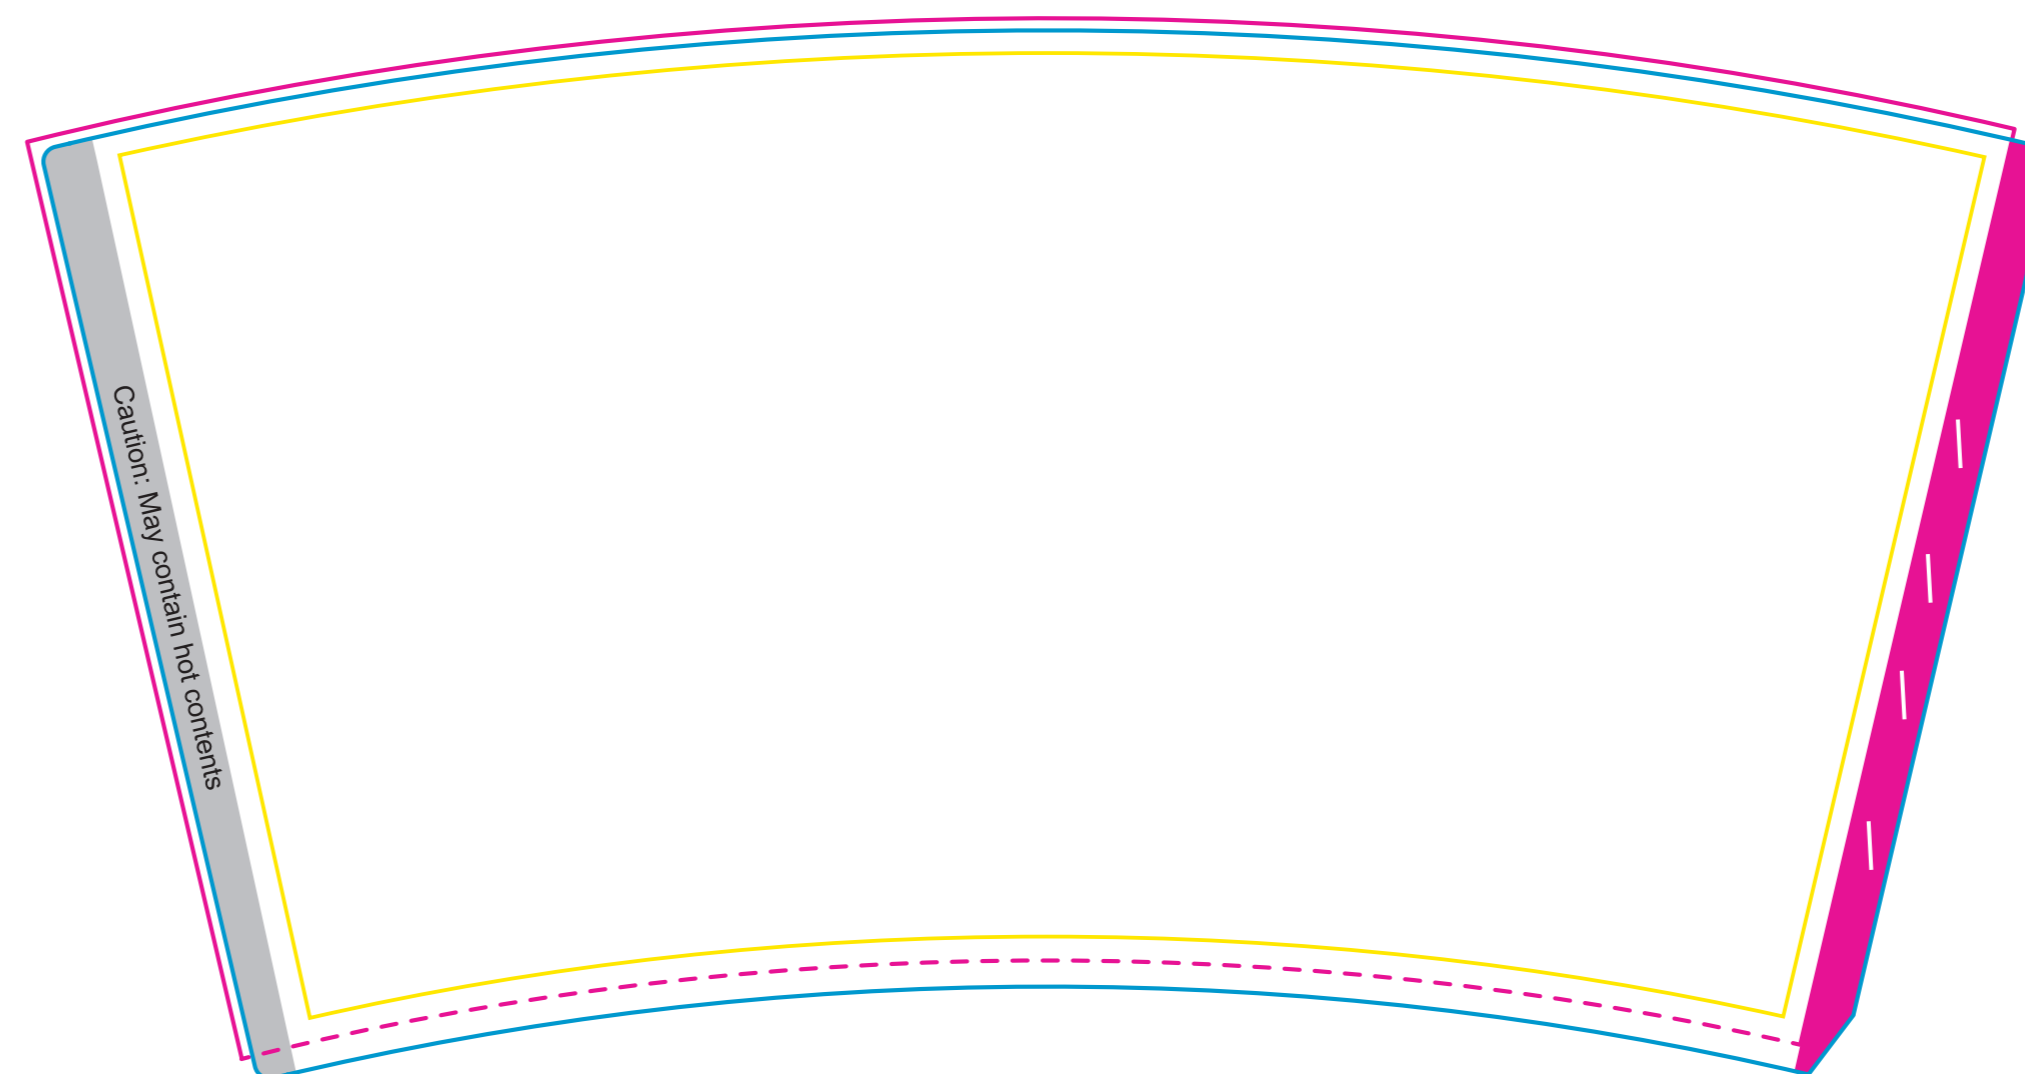

Product: PCD761
Product Size: Small-8oz-280ml:8cm(L)x5.6cm(W)x9.1cm(H), Medium-12oz-420ml:9cm(L)x6cm(W)x11.3cm(H), Large-16oz-500ml:9cm(L)x6cm(W)x13.2cm(H)
Decoration Options: CMYK

280ml

Shown at 100% actual size

Print size: 237.6mm(w) x 98.5mm(h)

420ml

Shown at 100% actual size

Print size: 264.3mm(w) x 121.3mm(h)

500ml

Shown at 100% actual size

Print size: 265.8mm(w) x 138.6mm(h)

- Safe print area
- Actual finished product area
- Knife line