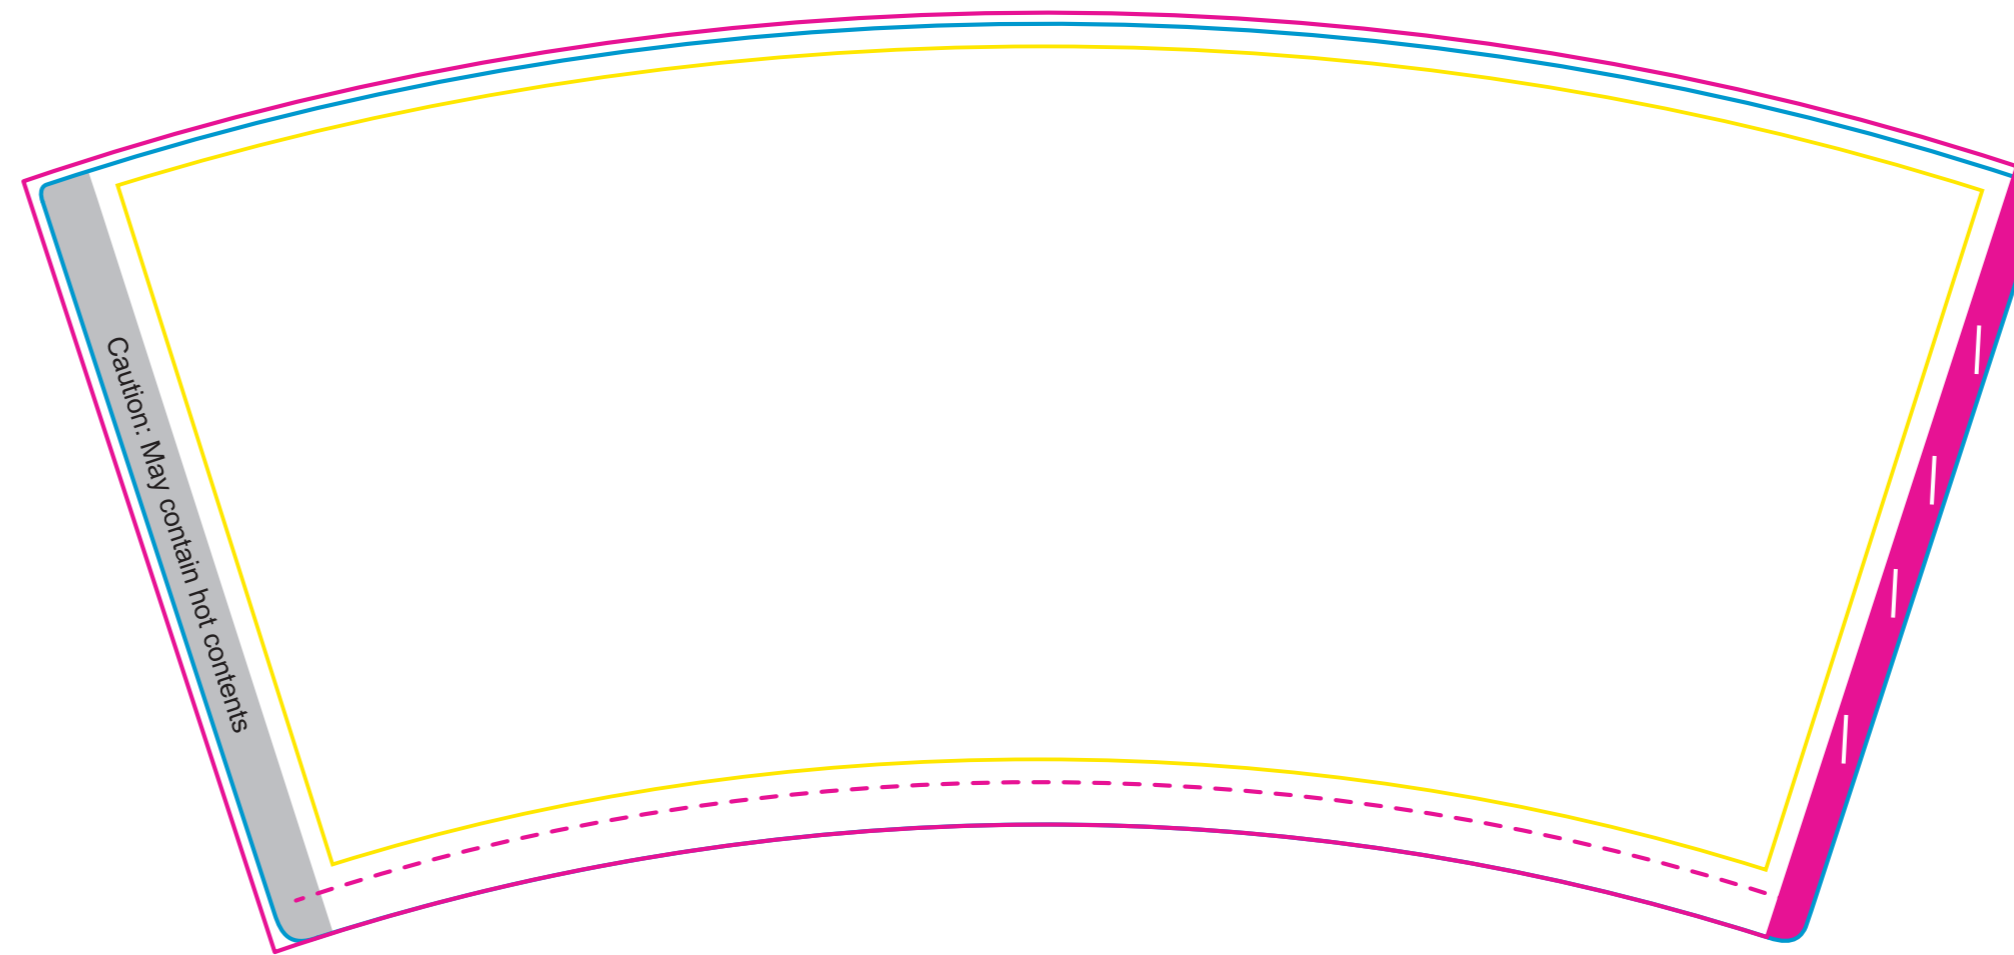

Product: PCD761
Product Size: Small-8oz-280ml:8cm(L)x5.6cm(W)x9.1cm(H), Medium-12oz-420ml:9cm(L)x6cm(W)x11.3cm(H), Large-16oz-500ml:9cm(L)x6cm(W)x13.2cm(H)
Decoration Options: CMYK

280ml

Shown at 100% actual size

Print size: 237.6mm(w) x 98.5mm(h)

420ml

Shown at 100% actual size

Print size: 264.3mm(w) x 121.3mm(h)

500ml

Shown at 100% actual size

Print size: 265.8mm(w) x 138.6mm(h)

- Safe print area
- Actual finished product area
- Knife line