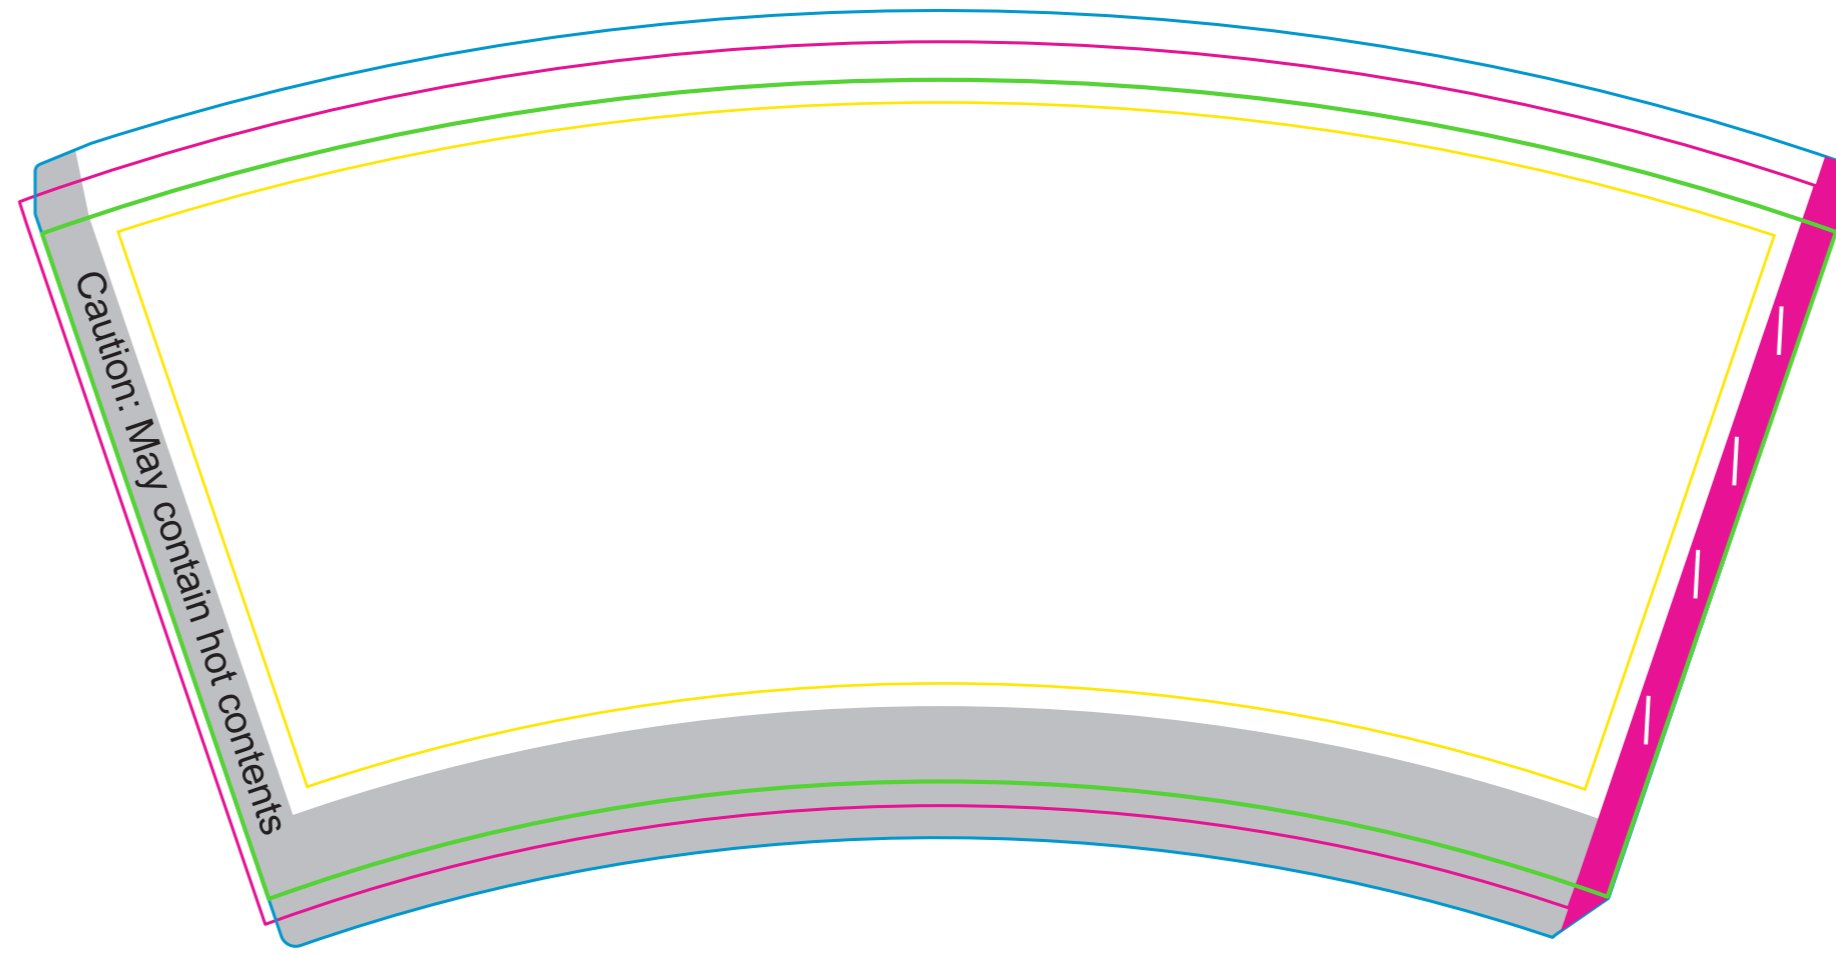

Product: PCD765  
Product Size: Small-8oz-280ml:8cm(L)x5.6cm(W)x9.1cm(H), Medium-12oz-420ml:9cm(L)x6cm(W)x11.3cm(H), Large-16oz-500ml:9cm(L)x6cm(W)x13.2cm(H)  
Decoration Options: CMYK

280ml

Shown at 100% actual size

Print size: 240.5mm(w) x 123.8mm(h)

420ml

Shown at 100% actual size

Print size: 272.8mm(w) x 146.2mm(h)

500ml

Shown at 100% actual size

Print size: 269.7mm(w) x 167.2mm(h)

- Knife line
- Bleed area
- Actual finished product area
- Safe print area
- No print(White)