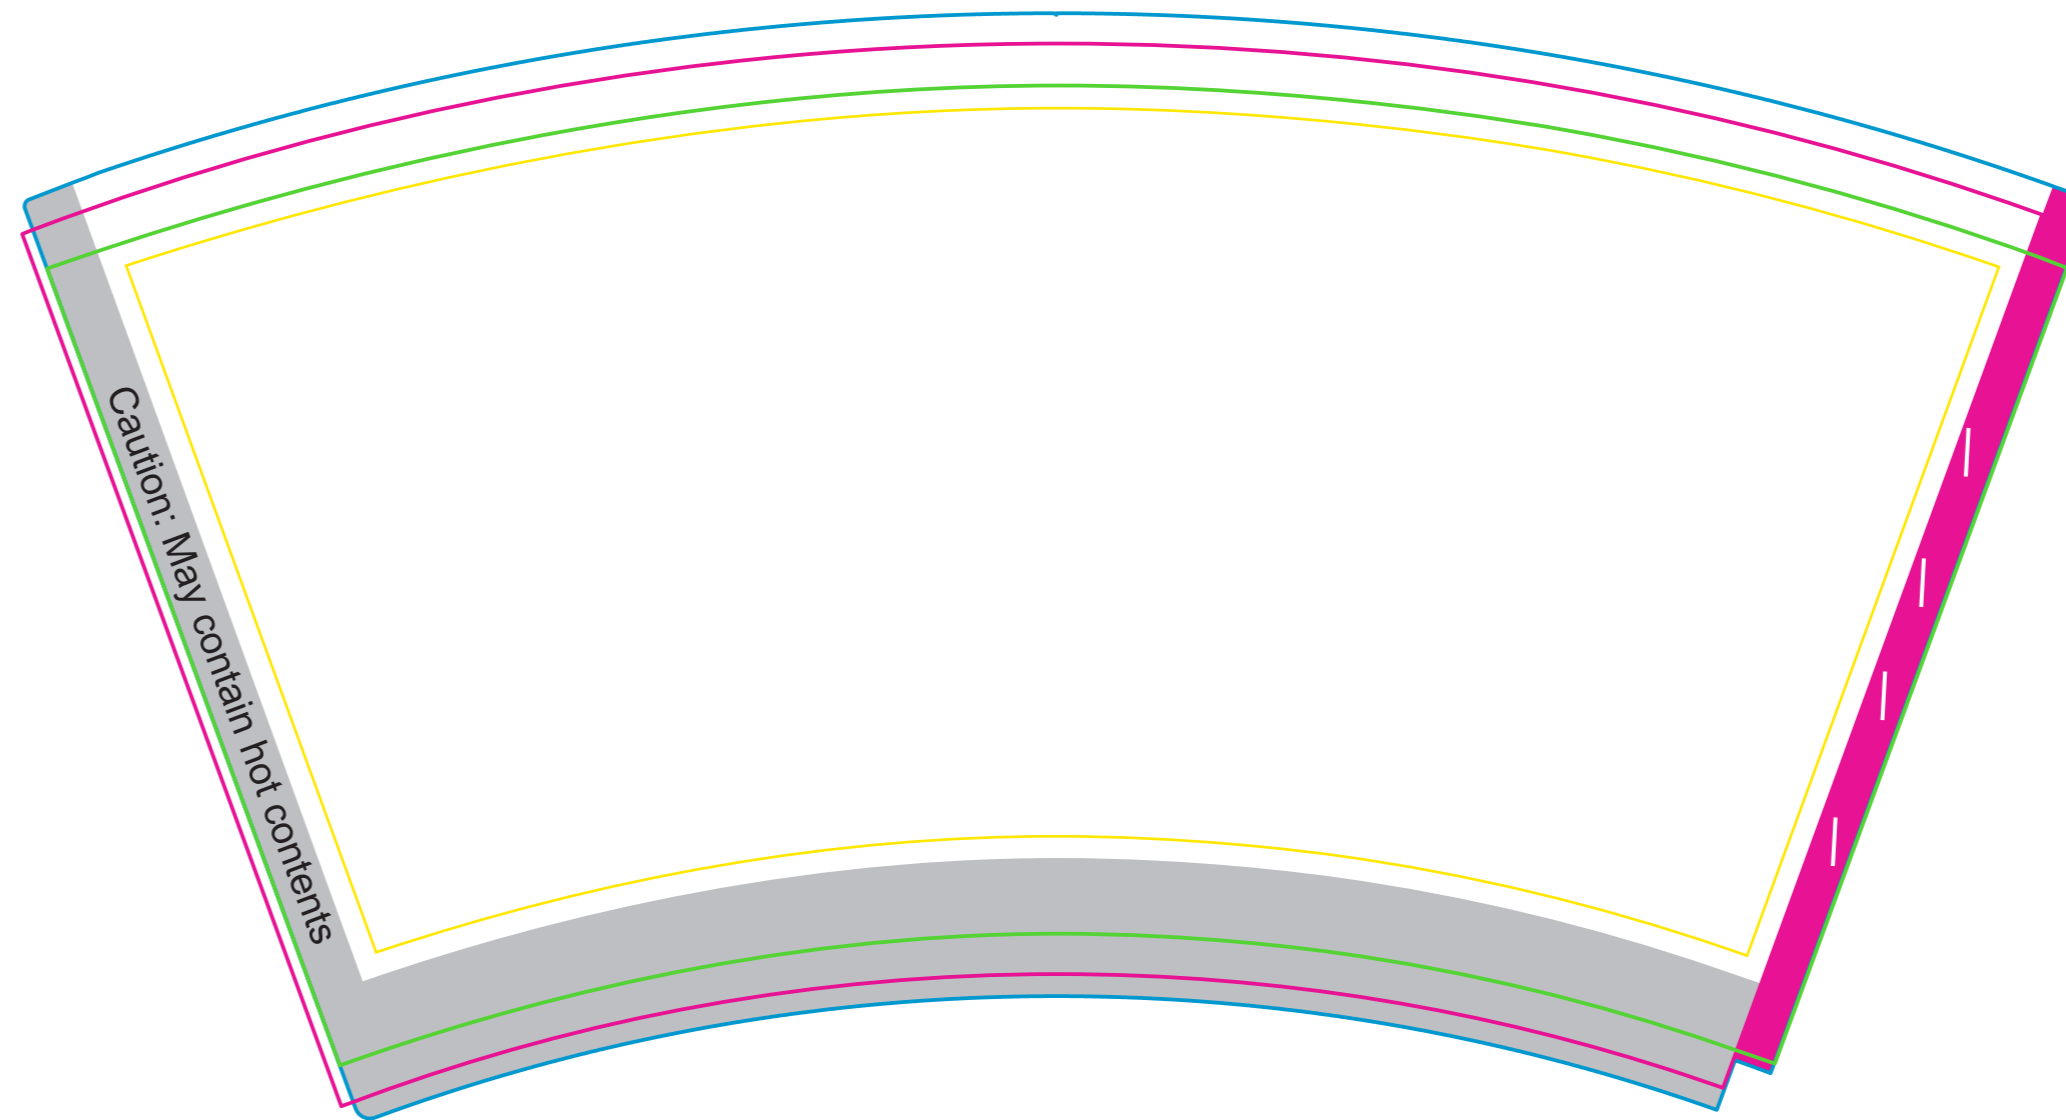

Product: PCD765  
Product Size: Small-8oz-280ml:8cm(L)x5.6cm(W)x9.1cm(H), Medium-12oz-420ml:9cm(L)x6cm(W)x11.3cm(H), Large-16oz-500ml:9cm(L)x6cm(W)x13.2cm(H)  
Decoration Options: CMYK

280ml

Shown at 100% actual size

Print size: 240.5mm(w) x 123.8mm(h)

420ml

Shown at 100% actual size

Print size: 272.8mm(w) x 146.2mm(h)

500ml

Shown at 100% actual size

Print size: 269.7mm(w) x 167.2mm(h)

- Knife line
- Bleed area
- Actual finished product area
- Safe print area
- No print(White)