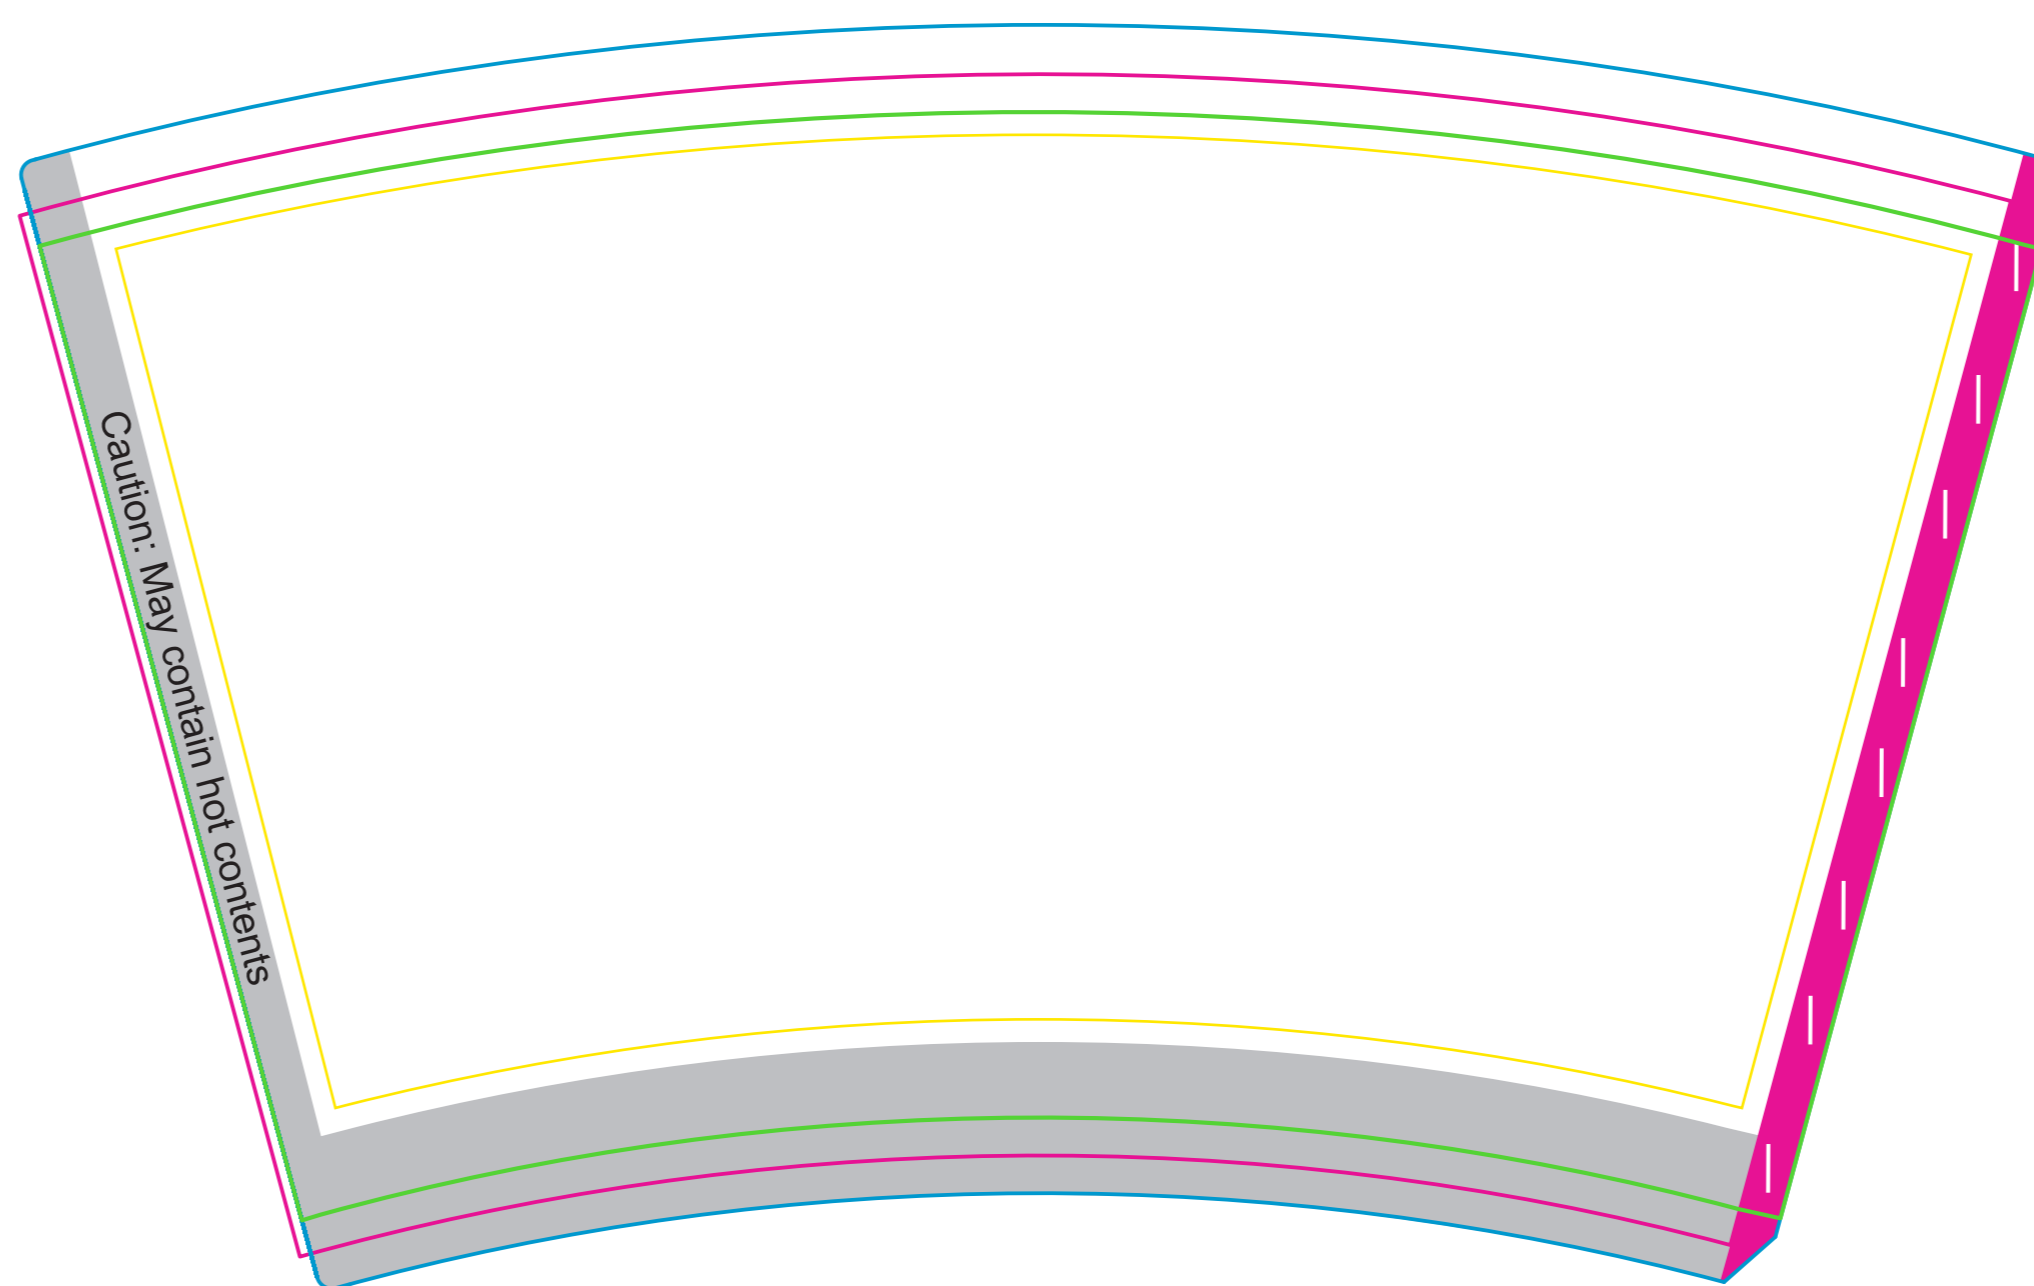

Product: PCD765  
Product Size: Small-8oz-280ml:8cm(L)x5.6cm(W)x9.1cm(H), Medium-12oz-420ml:9cm(L)x6cm(W)x11.3cm(H), Large-16oz-500ml:9cm(L)x6cm(W)x13.2cm(H)  
Decoration Options: CMYK

280ml

Shown at 100% actual size

Print size: 240.5mm(w) x 123.8mm(h)

420ml

Shown at 100% actual size

Print size: 272.8mm(w) x 146.2mm(h)

500ml

Shown at 100% actual size

Print size: 269.7mm(w) x 167.2mm(h)

- Knife line
- Bleed area
- Actual finished product area
- Safe print area
- No print(White)