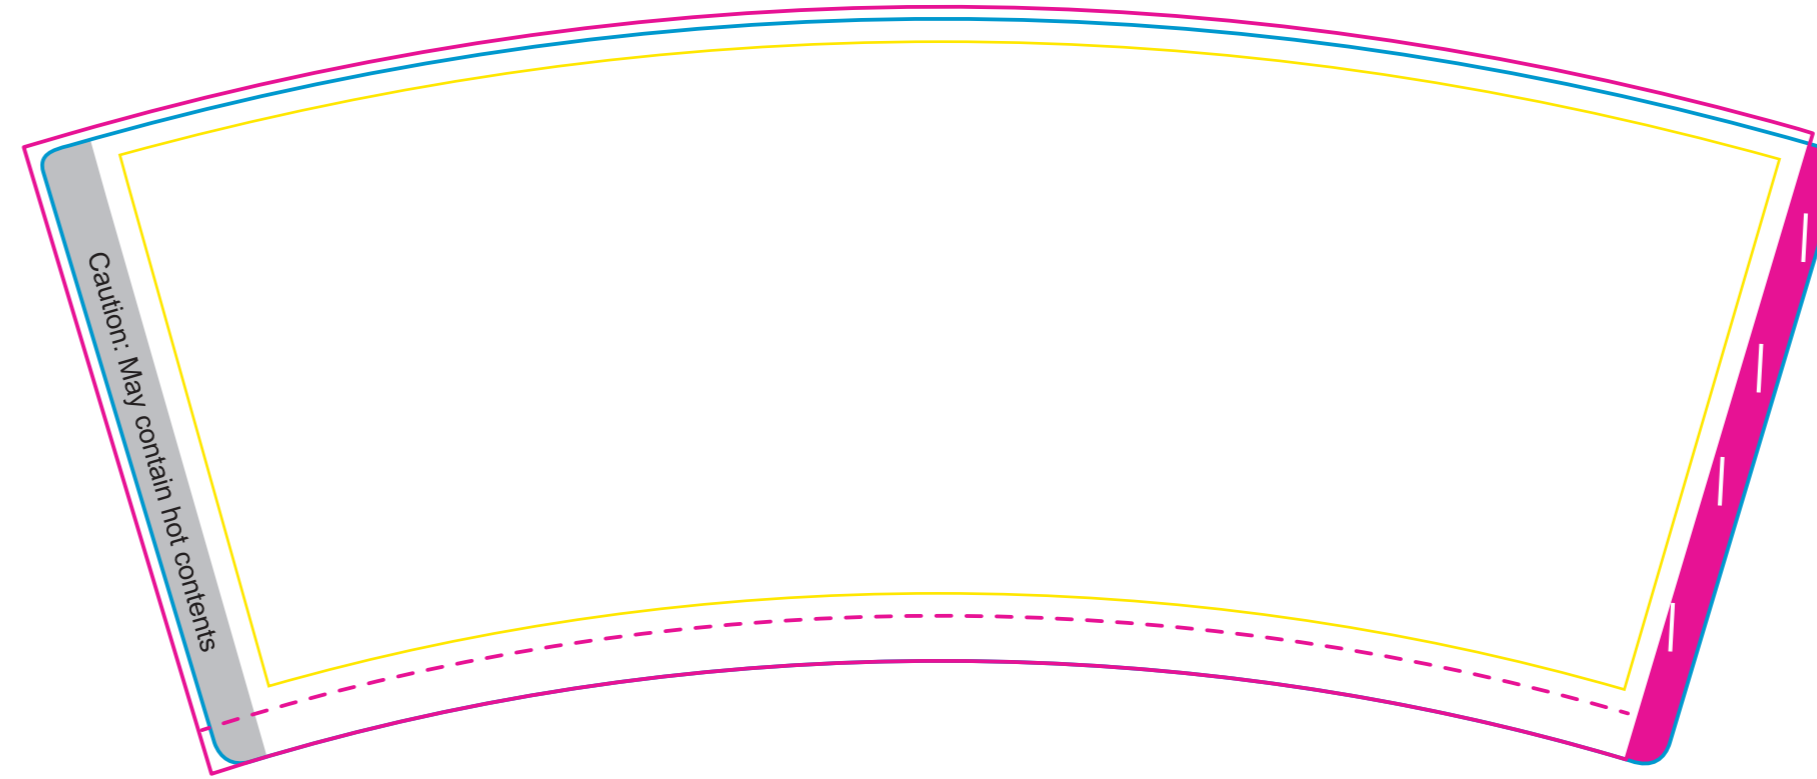

Product: PCD766
Product Size: Small-8oz-280ml:8cm(L)x5.6cm(W)x9.1cm(H), Medium-12oz-420ml:9cm(L)x6cm(W)x11.3cm(H), Large-16oz-500ml:9cm(L)x6cm(W)x13.2cm(H)
Decoration Options: CMYK

280ml

Shown at 100% actual size

Print size: 237.6mm(w) x 98.5mm(h)

420ml

Shown at 100% actual size

Print size: 264.3mm(w) x 121.3mm(h)

500ml

Shown at 100% actual size

Print size: 265.8mm(w) x 138.6mm(h)

- Safe print area
- Actual finished product area
- Knife line