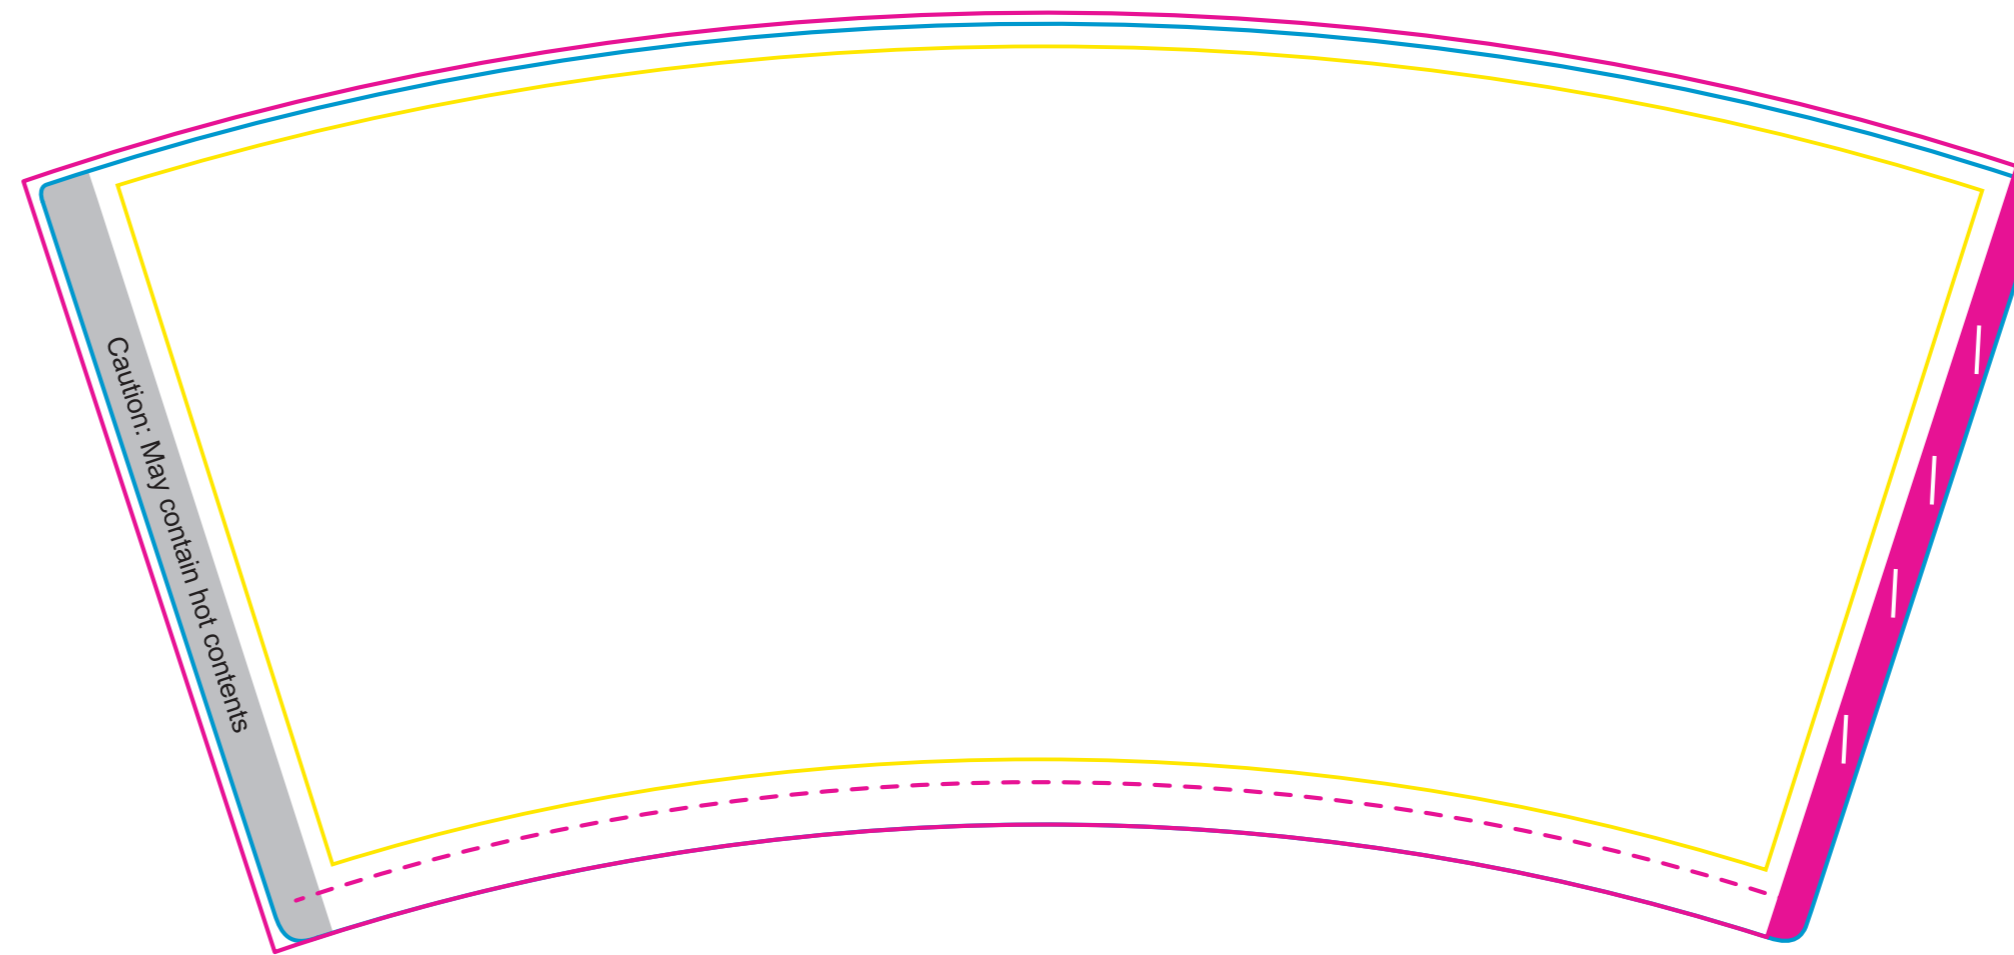

Product: PCD766
Product Size: Small-8oz-280ml:8cm(L)x5.6cm(W)x9.1cm(H), Medium-12oz-420ml:9cm(L)x6cm(W)x11.3cm(H), Large-16oz-500ml:9cm(L)x6cm(W)x13.2cm(H)
Decoration Options: CMYK

280ml

Shown at 100% actual size

Print size: 237.6mm(w) x 98.5mm(h)

420ml

Shown at 100% actual size

Print size: 264.3mm(w) x 121.3mm(h)

500ml

Shown at 100% actual size

Print size: 265.8mm(w) x 138.6mm(h)

- Safe print area
- Actual finished product area
- Knife line