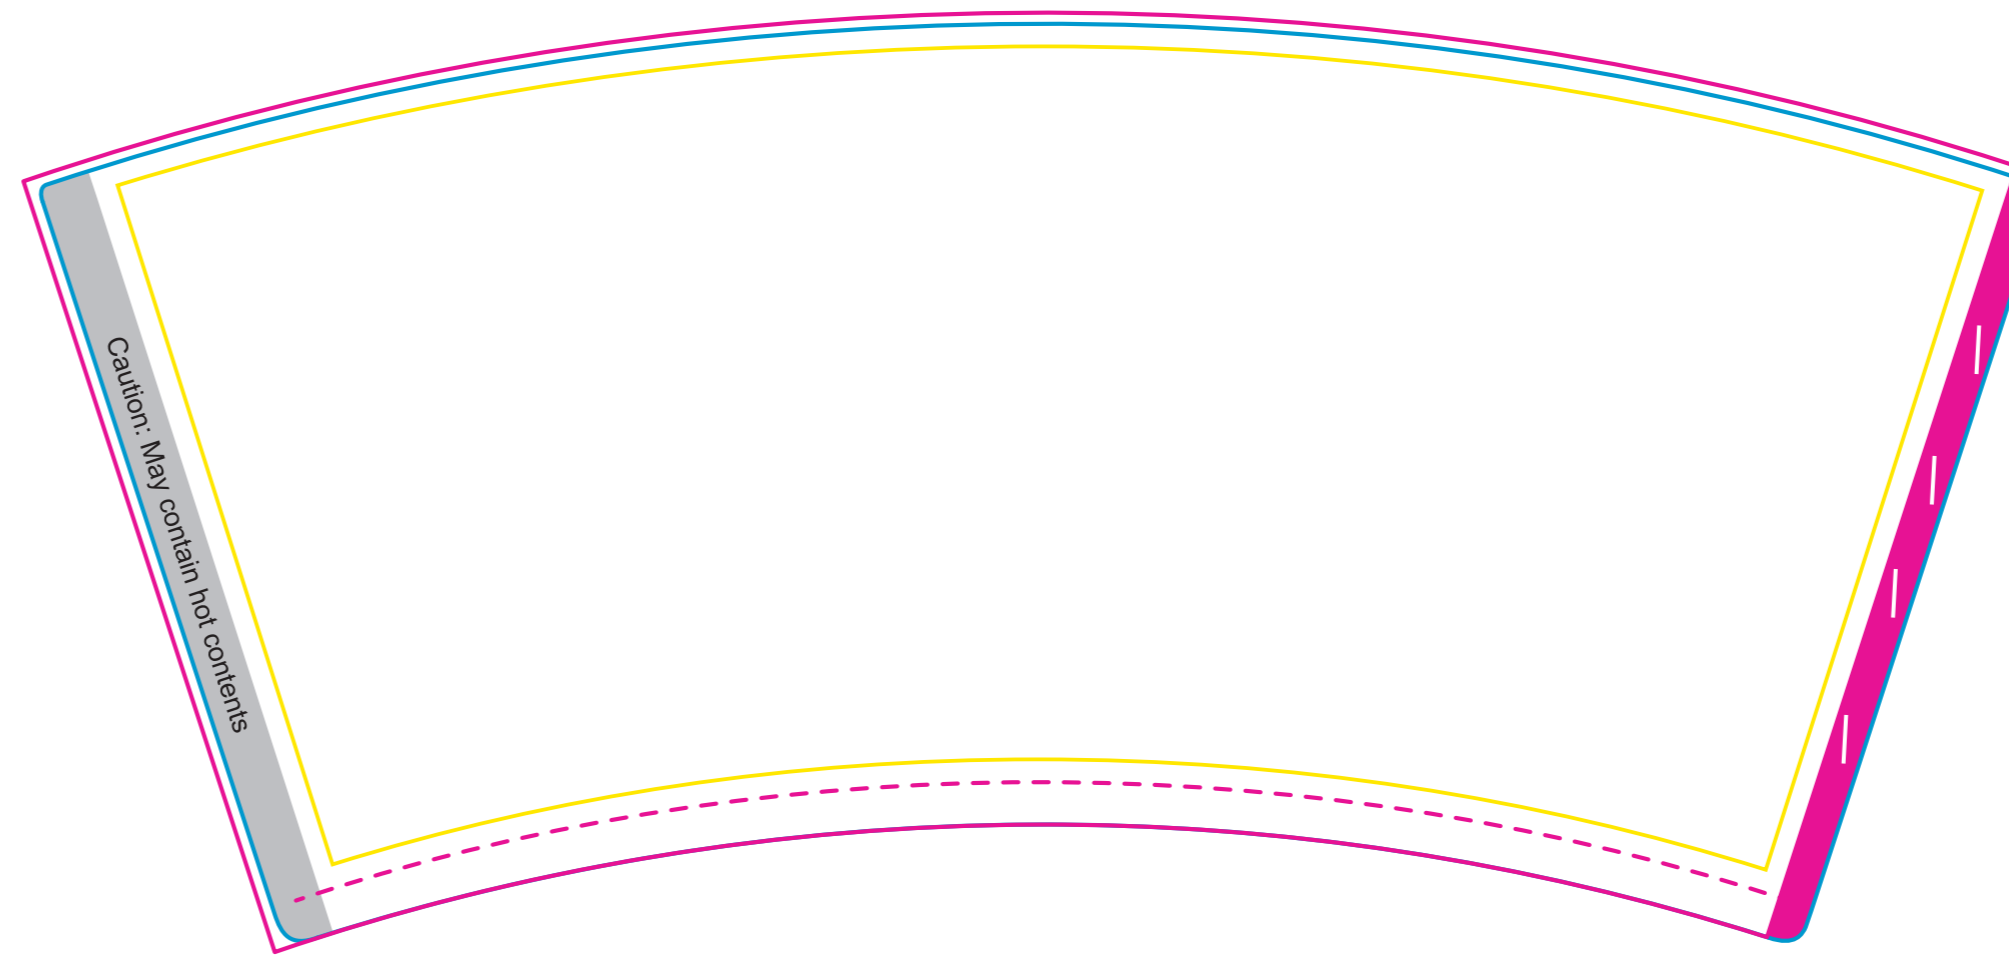

Product: PCD768  
Product Size: Small-8oz-280ml:8cm(L)x5.6cm(W)x9.1cm(H), Medium-12oz-420ml:9cm(L)x6cm(W)x11.3cm(H), Large-16oz-500ml:9cm(L)x6cm(W)x13.2cm(H)  
Decoration Options: CMYK

280ml

Shown at 100% actual size

Print size: 237.6mm(w) x 98.5mm(h)

420ml

Shown at 100% actual size

Print size: 264.3mm(w) x 121.3mm(h)

500ml

Shown at 100% actual size

Print size: 265.8mm(w) x 138.6mm(h)

Safe print area  
Actual finished product area  
Knife line