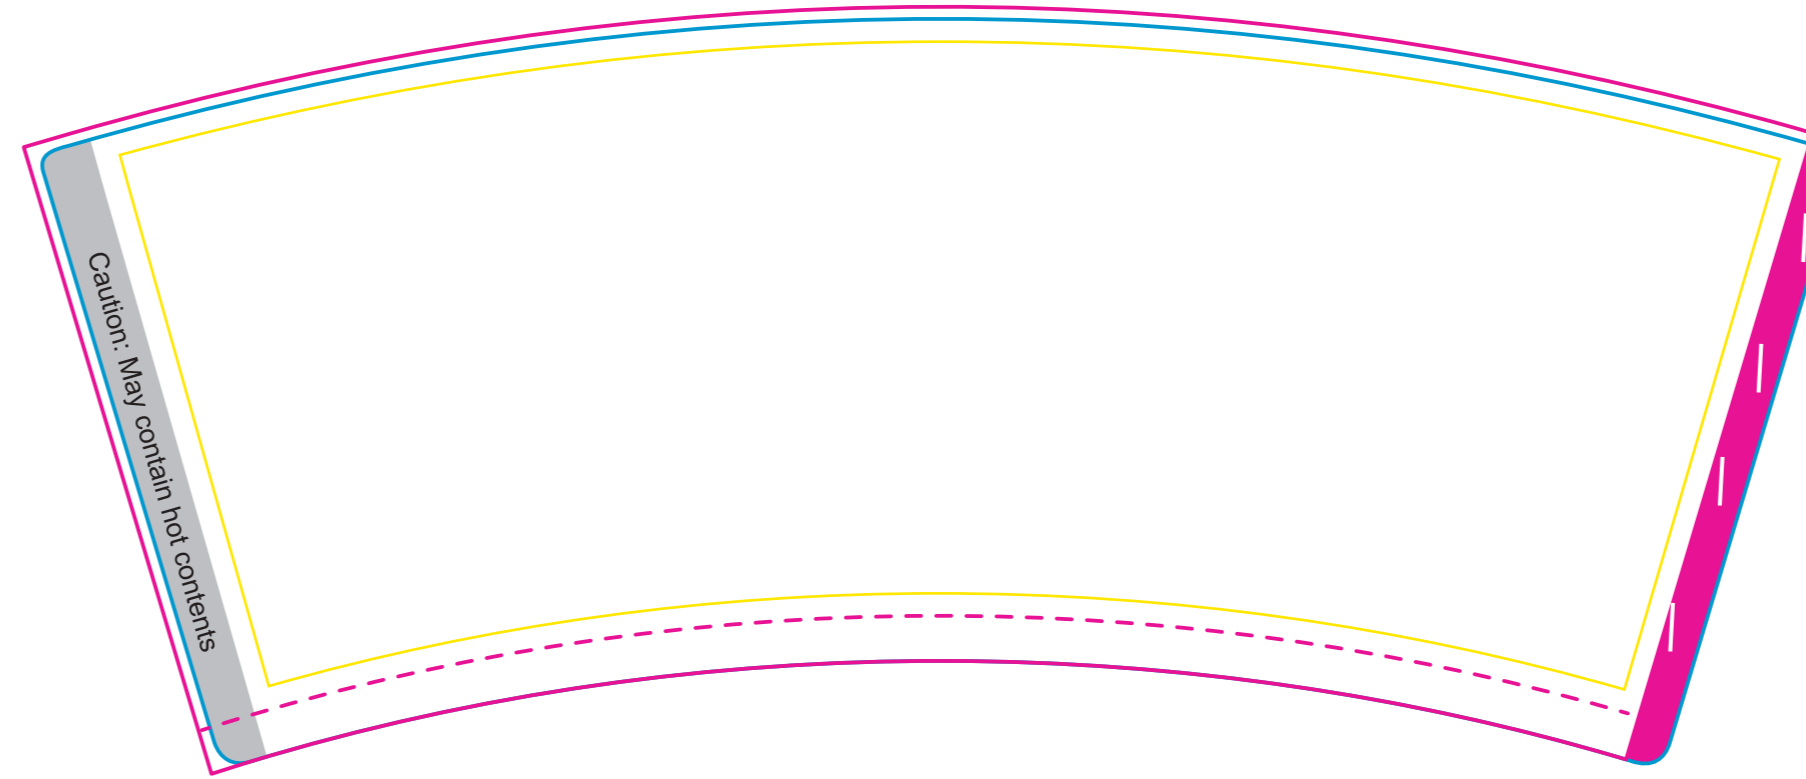

Product: PCD768  
Product Size: Small-8oz-280ml:8cm(L)x5.6cm(W)x9.1cm(H), Medium-12oz-420ml:9cm(L)x6cm(W)x11.3cm(H), Large-16oz-500ml:9cm(L)x6cm(W)x13.2cm(H)  
Decoration Options: CMYK

280ml

Shown at 100% actual size

Print size: 237.6mm(w) x 98.5mm(h)

420ml

Shown at 100% actual size

Print size: 264.3mm(w) x 121.3mm(h)

500ml

Shown at 100% actual size

Print size: 265.8mm(w) x 138.6mm(h)

Safe print area  
Actual finished product area  
Knife line