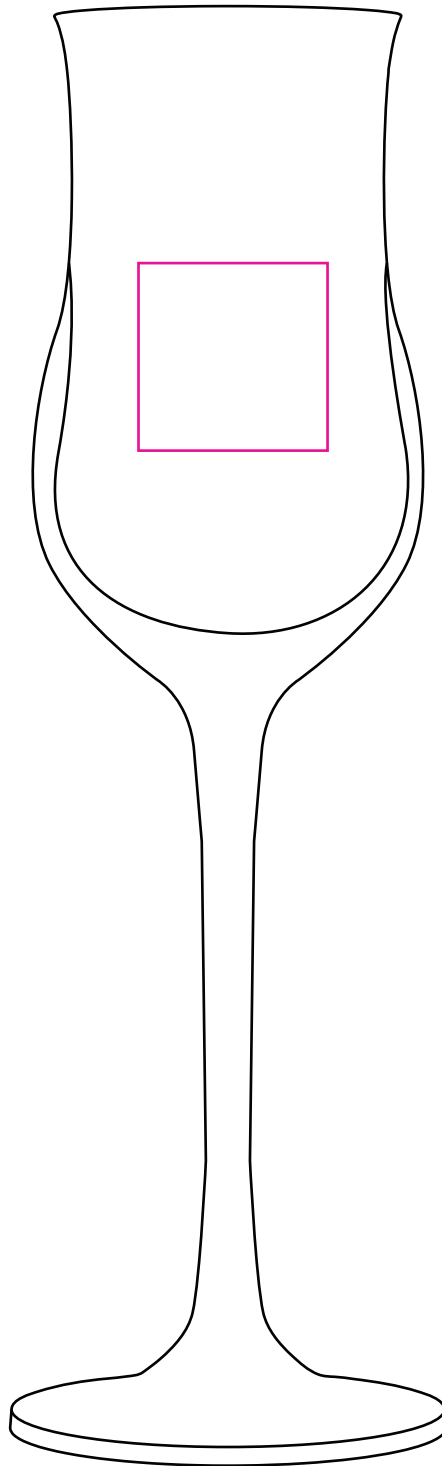

Product: PCD819  
Product Size: 46mm(W)x193mm(H)  
Decoration Options: Engraving

Print size: 25mm(W)×25mm(H)  
Shown at 100% actual size