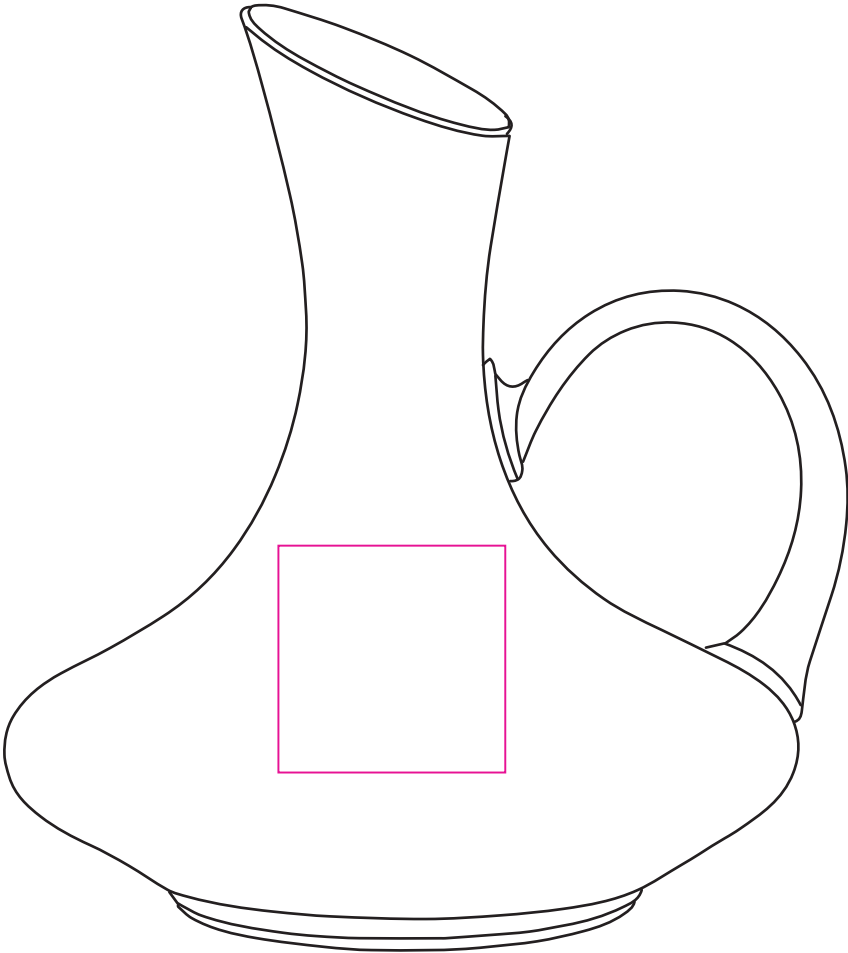

Product: PCD827
Product Size: 210mm(W)x250mm(H)
Decoration Options: Chemical Etching

Print Size: 60mm(W)x60mm(H)
Shown at 50% actual size