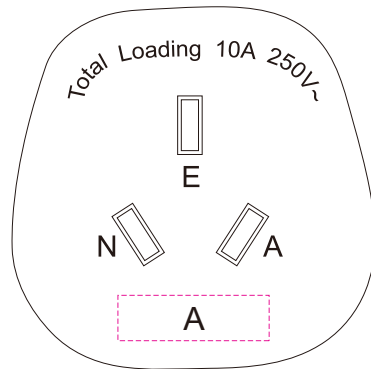

Product: PCH033
Product Size: 48*48*61mm
Decoration Options: Screen Print

Front

A:Print size:20mm(w) x 6mm(h)

Shown at 100% actual size