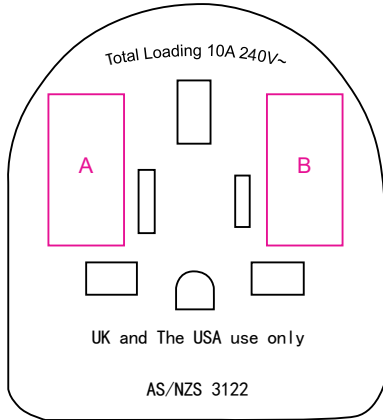

Product: PCH035
Product Size: 50mm(W) x 55mm(H) x 55mm(D)
Decoration Options: Screen Print

A:Print Size:10mm(W) x 20mm(H)

B:Print Size:10mm(W) x 20mm(H)

C:Print Size:25mm(W) x 10mm(H)

Shown at 100% actual size