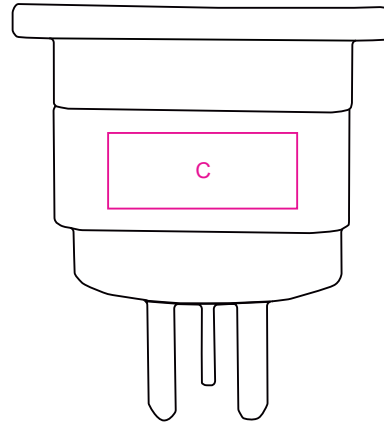

Product: PCH035
Product Size: 50mm(W) x 55mm(H) x 55mm(D)
Decoration Options: Screen Print

A:Print Size:10mm(W) x 20mm(H)

B:Print Size:10mm(W) x 20mm(H)

C:Print Size:25mm(W) x 10mm(H)

Shown at 100% actual size