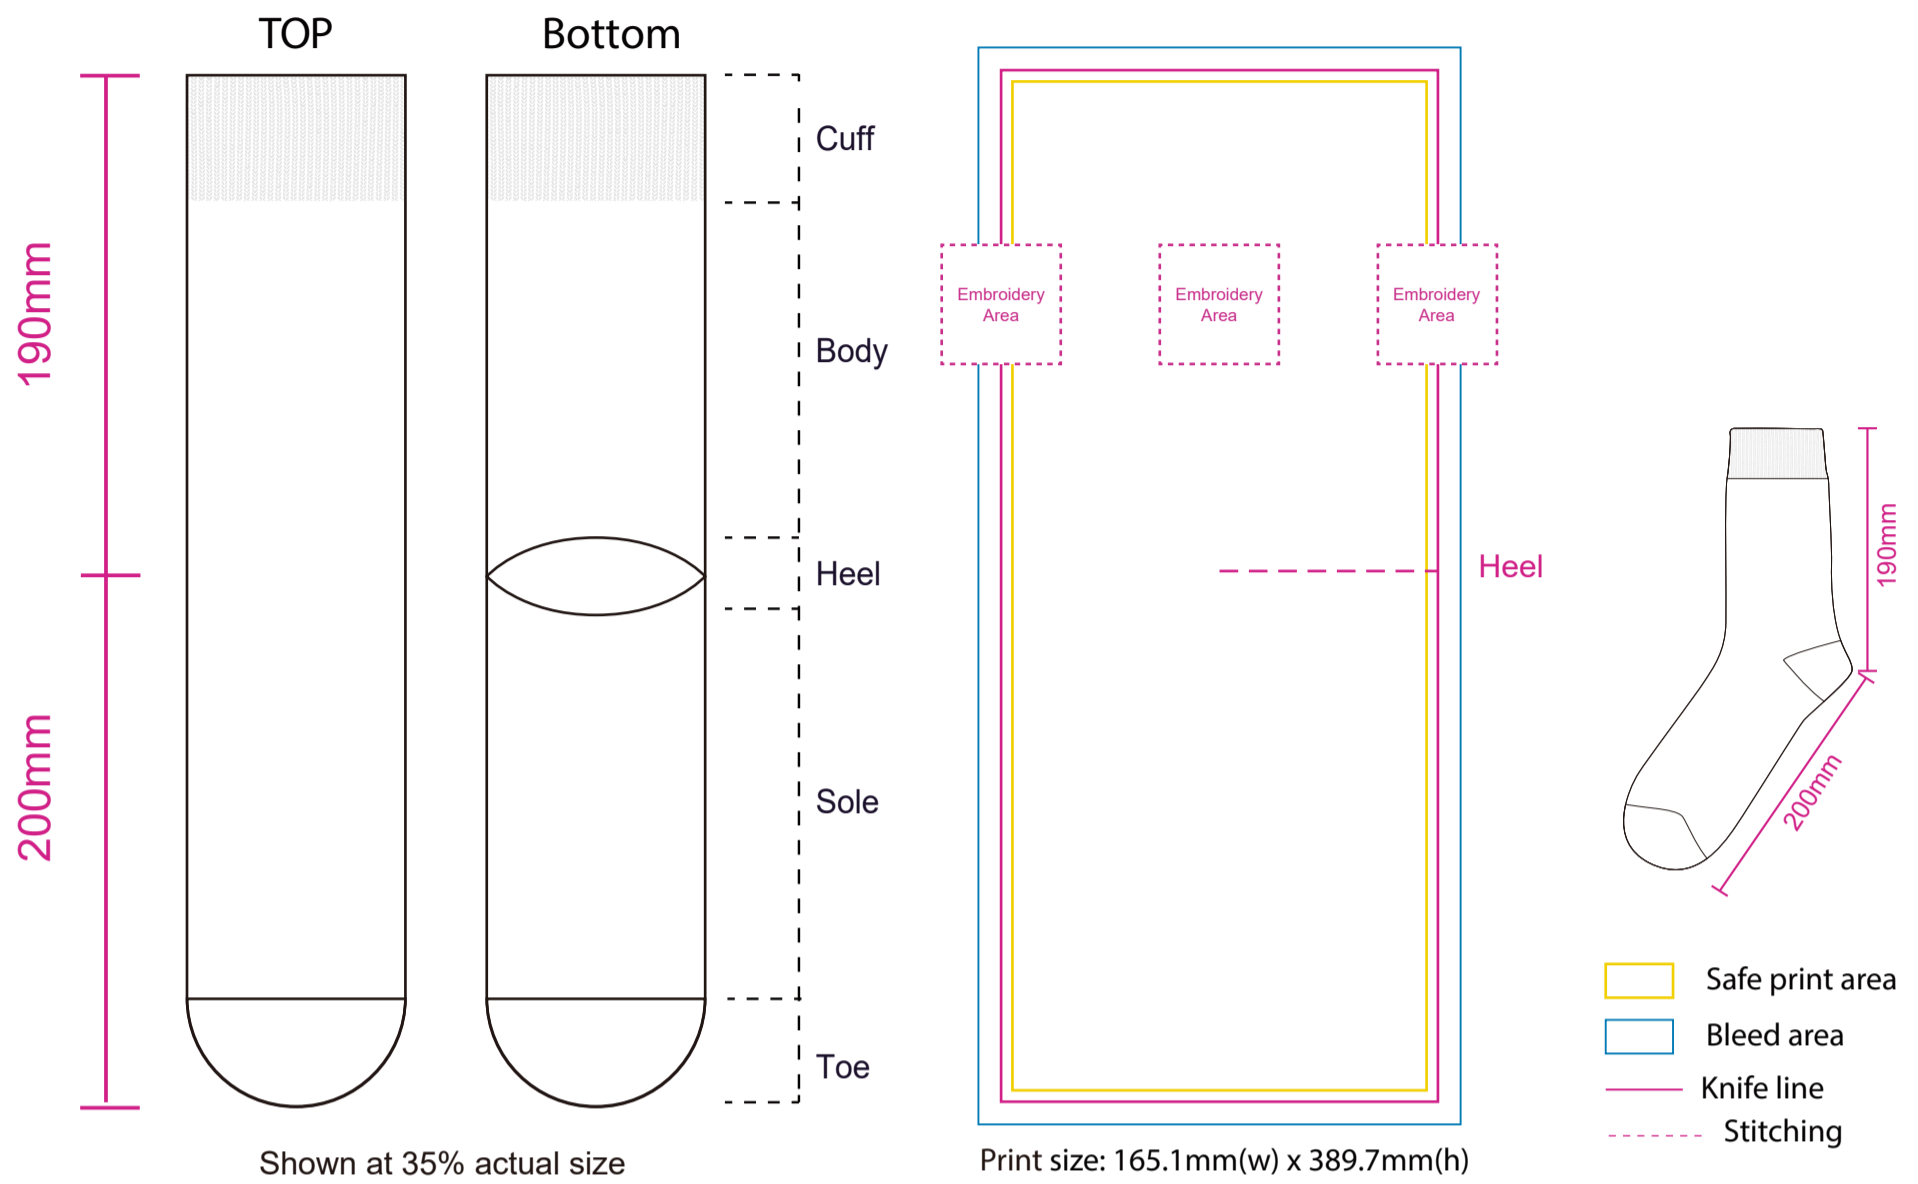

Product: PCH212
 Product Size: Socks: 190mm x 200mm
 Card A: 72x170mm; Box: 360mm(l)x60mmx110mm; Envelope: 220mmx110mm; Kraft Paper Cylinder: 65mm(dia)x130mm
 Decoration Options: Socks: Jacquard craft, Embroidery, Silicone Print, Card, Box, Envelope: CMYK, Kraft Paper Cylinder: Digital label, CMYK

200mm

Print Size: 75mm(W) x 180mm(H)
Shown at 70% actual size

Packaging

Print size: 410mm(w) x 160mm(h)
 *The box is only printed on the lid.

- Knife line
- Safe print area
- Bleed line

Envelope

Print size: 234mm(w) x 110mm(h)
 Shown at 50% actual size

Print size: 220mm(w) x 152mm(h)
 Shown at 50% actual size

- Knife line
- Safe print area
- Bleed line

Kraft Paper Cylinder

Digital label

Shown at 50% actual size

A: Print size: 75mm(w) x 100mm(h)
 B: Print size: 40mm(w) x 30mm(h)

CMYK

Shown at 50% actual size
 Print size: 214mm(w) x 150mm(h)

Shown at 50% actual size
 Print size: 63.5mm(w) x 63.5mm(h)