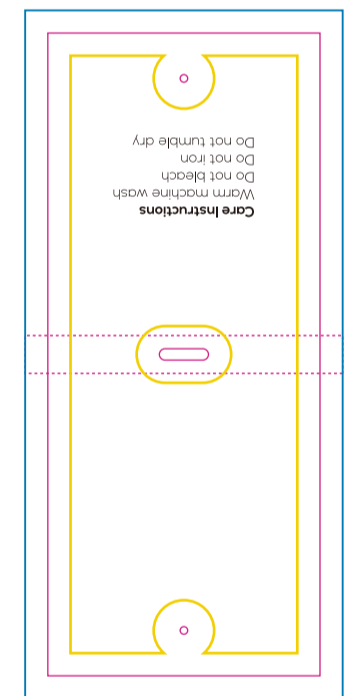

Product: PCH212
 Product Size: Socks: 190mm x 200mm
 Card A: 72x170mm; Box: 360mm(l)x60mmx110mm; Envelope: 220mmx110mm; Kraft Paper Cylinder: 65mm(dia)x130mm
 Decoration Options: Socks: Jacquard craft, Embroidery, Silicone Print, Card, Box, Envelope: CMYK, Kraft Paper Cylinder: Digital label, CMYK

Card-1

Card-2

Card-3

Paper Girdle

- Knife line
- Safe print area
- Bleed line

Left

Right

190mm

200mm

Print Size: 75mm(W) x 180mm(H)
Shown at 70% actual size

Packaging

Print size: 410mm(w) x 160mm(h)
 *The box is only printed on the lid.

- Knife line
- Safe print area
- Bleed line

Envelope

Print size: 234mm(w) x 110mm(h)
 Shown at 50% actual size

Print size: 220mm(w) x 152mm(h)
 Shown at 50% actual size

- Knife line
- Safe print area
- Bleed line

Kraft Paper Cylinder

Digital label

Shown at 50% actual size

A: Print size: 75mm(w) x 100mm(h)
 B: Print size: 40mm(w) x 30mm(h)