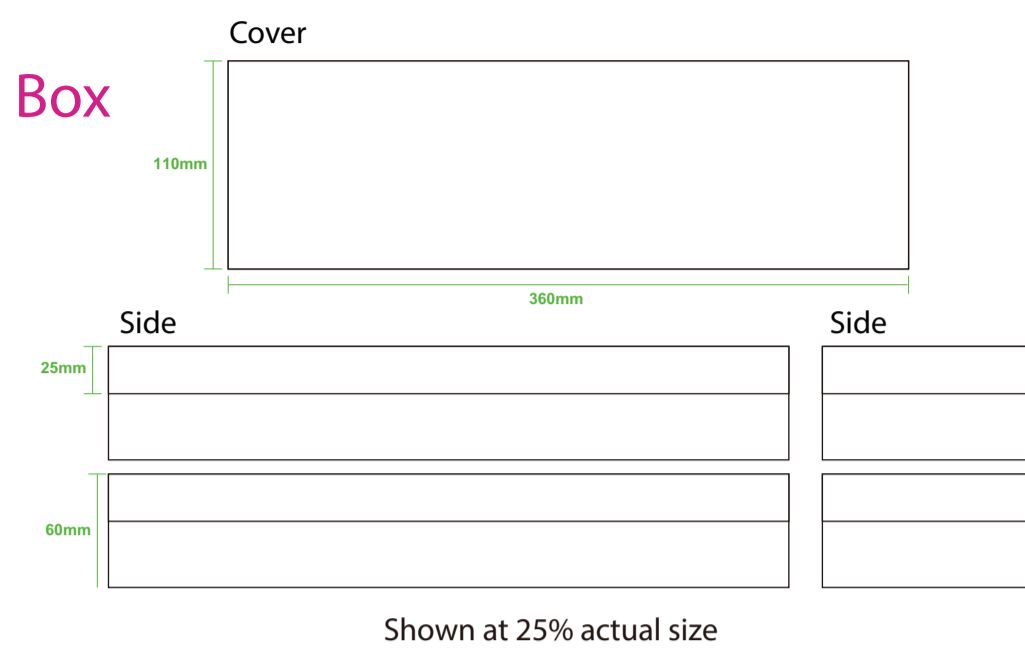

Card-1

Card-2

Card-3

Paper Girdle

- Knife line
- Safe print area
- Bleed line

Left

Right

190mm

200mm

Print Size: 75mm(W) x 180mm(H)
Shown at 70% actual size

Packaging

Print size: 410mm(w) x 160mm(h)
 *The box is only printed on the lid.

- Knife line
- Safe print area
- Bleed line

Envelope

Print size: 234mm(w) x 110mm(h)
 Shown at 50% actual size

Print size: 220mm(w) x 152mm(h)
 Shown at 50% actual size

- Knife line
- Safe print area
- Bleed line

Kraft Paper Cylinder

Digital label

Shown at 50% actual size

A: Print size: 75mm(w) x 100mm(h)
 B: Print size: 40mm(w) x 30mm(h)

CMYK

Shown at 50% actual size
 Print size: 214mm(w) x 150mm(h)

Shown at 50% actual size
 Print size: 63.5mm(w) x 63.5mm(h)