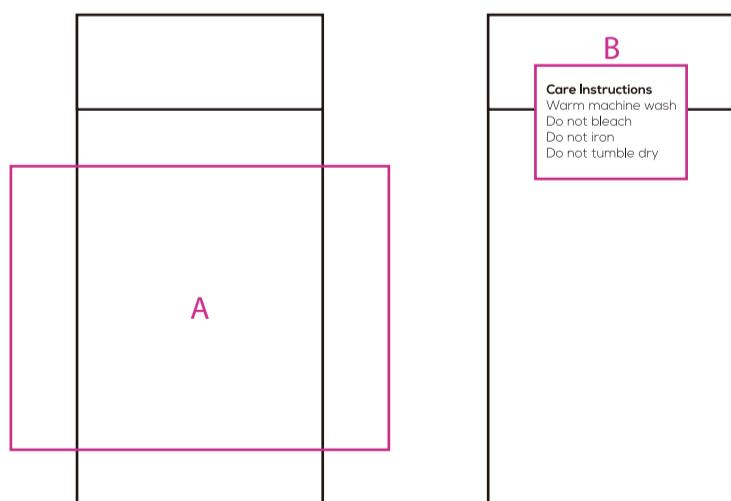

Card-1

Card-2

Card-3

Paper Girdle

- Knife line
- Safe print area
- Bleed line

Left

Right

190mm

200mm

Print Size: 75mm(W) x 180mm(H)
Shown at 70% actual size

Packaging

Print size: 410mm(w) x 160mm(h)
 *The box is only printed on the lid.

- Knife line
- Safe print area
- Bleed line

Envelope

Print size: 234mm(w) x 110mm(h)
 Shown at 50% actual size

Print size: 220mm(w) x 152mm(h)
 Shown at 50% actual size

- Knife line
- Safe print area
- Bleed line

Kraft Paper Cylinder

Digital label

Shown at 50% actual size

A: Print size: 75mm(w) x 100mm(h)
 B: Print size: 40mm(w) x 30mm(h)

CMYK

Shown at 50% actual size
 Print size: 214mm(w) x 150mm(h)

Shown at 50% actual size
 Print size: 63.5mm(w) x 63.5mm(h)