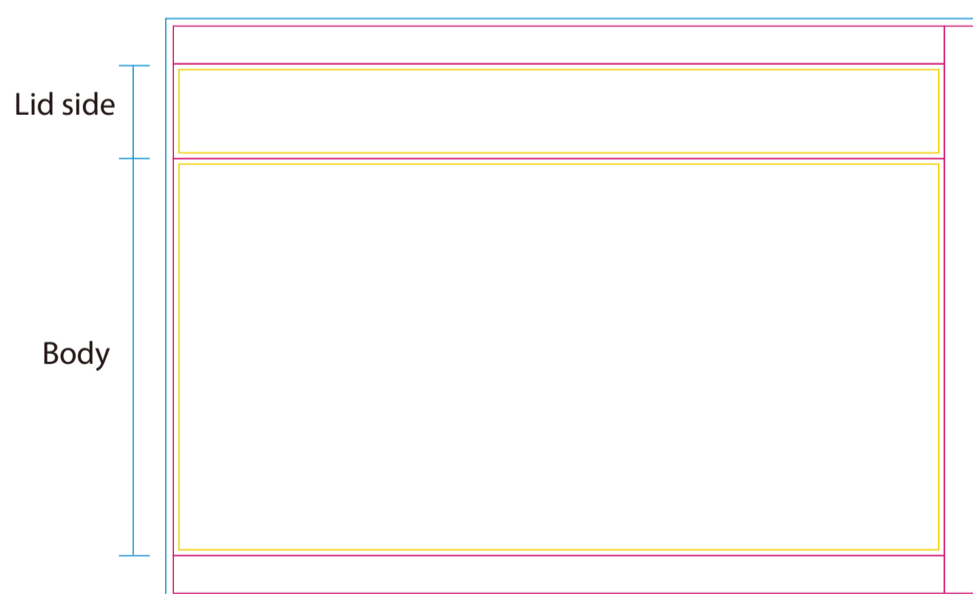

200mm

Print Size: 75mm(W) x 180mm(H)
Shown at 70% actual size

Packaging

Print size: 410mm(w) x 160mm(h)
 *The box is only printed on the lid.

- Knife line
- Safe print area
- Bleed line

Envelope

Print size: 234mm(w) x 110mm(h)
 Shown at 50% actual size

Print size: 220mm(w) x 152mm(h)
 Shown at 50% actual size

- Knife line
- Safe print area
- Bleed line

Kraft Paper Cylinder

Digital label

Shown at 50% actual size

A: Print size: 75mm(w) x 100mm(h)
 B: Print size: 40mm(w) x 30mm(h)

CMYK

Shown at 50% actual size
 Print size: 214mm(w) x 150mm(h)

Shown at 50% actual size
 Print size: 63.5mm(w) x 63.5mm(h)