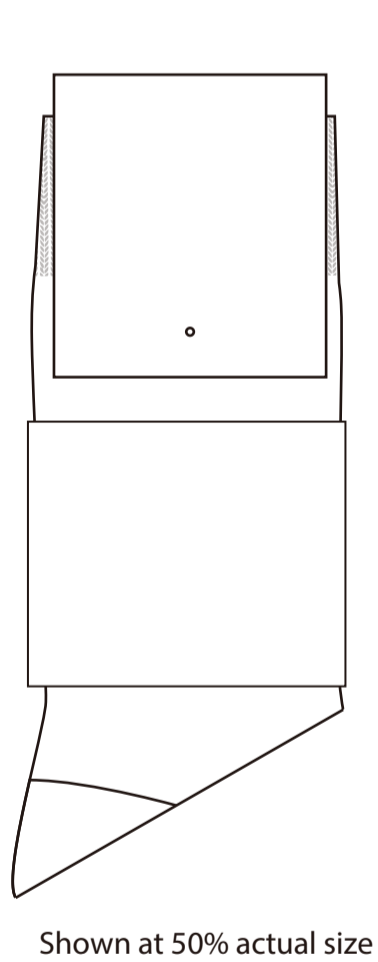

Product: PCH212
 Product Size: Socks: 190mm x 200mm
 Card A: 72x170mm; Box: 360mm(l)x60mmx110mm; Envelope: 220mmx110mm; Kraft Paper Cylinder: 65mm(dia)x130mm
 Decoration Options: Socks: Jacquard craft, Embroidery, Silicone Print, Card, Box, Envelope: CMYK, Kraft Paper Cylinder: Digital label, CMYK

200mm

Print Size: 75mm(W) x 180mm(H)
Shown at 70% actual size

Packaging

Print size: 410mm(w) x 160mm(h)
 *The box is only printed on the lid.

- Knife line
- Safe print area
- Bleed line

Envelope

Print size: 234mm(w) x 110mm(h)
 Shown at 50% actual size

Print size: 220mm(w) x 152mm(h)
 Shown at 50% actual size

- Knife line
- Safe print area
- Bleed line

Kraft Paper Cylinder

Digital label

Shown at 50% actual size

A: Print size: 75mm(w) x 100mm(h)
 B: Print size: 40mm(w) x 30mm(h)

CMYK

Shown at 50% actual size
 Print size: 214mm(w) x 150mm(h)

Shown at 50% actual size
 Print size: 63.5mm(w) x 63.5mm(h)