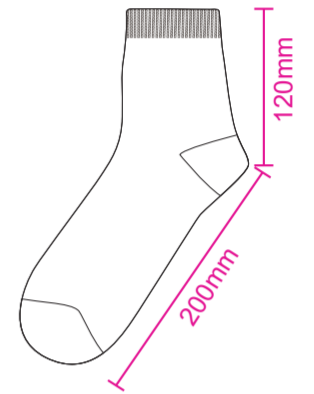

Product: PCH213  
 Product Size: Socks: 200mm x 120mm  
 Card A: 72x170mm; Box: 360mm(l) x 60mm x 110mm; Envelope: 220mm x 110mm; Kraft Paper Cylinder: 65mm(dia) x 130mm  
 Decoration Options: Socks: Jacquard craft, Embroidery, Silicone Print, Card, Box, Envelope: CMYK, Kraft Paper Cylinder: Digital label, CMYK

- Safe print area
- Bleed area
- Knife line
- Stitching

Left

Right

Print Size: 75mm(W) x 180mm(H)  
Shown at 100% actual size

## Envelope

Print size: 234mm(w) x 110mm(h)  
Shown at 50% actual size

Print size: 220mm(w) x 152mm(h)  
Shown at 50% actual size

- Knife line
- Safe print area
- Bleed line

## Kraft Paper Cylinder

Digital label

Shown at 50% actual size  
A: Print size: 75mm(w) x 100mm(h)  
B: Print size: 40mm(w) x 30mm(h)

CMYK

Shown at 50% actual size  
Print size: 214mm(w) x 150mm(h)

Shown at 50% actual size  
Print size: 63.5mm(w) x 63.5mm(h)