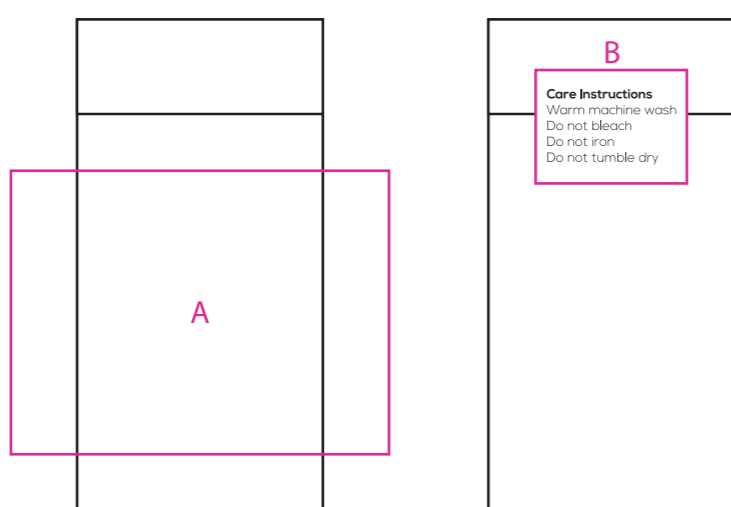

- Safe print area
- Bleed area
- Knife line
- Stitching

Left

Right

Print Size: 75mm(W) x 180mm(H)  
Shown at 100% actual size

## Envelope

Print size: 234mm(w) x 110mm(h)  
Shown at 50% actual size

Print size: 220mm(w) x 152mm(h)  
Shown at 50% actual size

- Knife line
- Safe print area
- Bleed line

## Kraft Paper Cylinder

Digital label

Shown at 50% actual size  
A: Print size: 75mm(w) x 100mm(h)  
B: Print size: 40mm(w) x 30mm(h)

CMYK

Shown at 50% actual size  
Print size: 214mm(w) x 150mm(h)

Shown at 50% actual size  
Print size: 63.5mm(w) x 63.5mm(h)