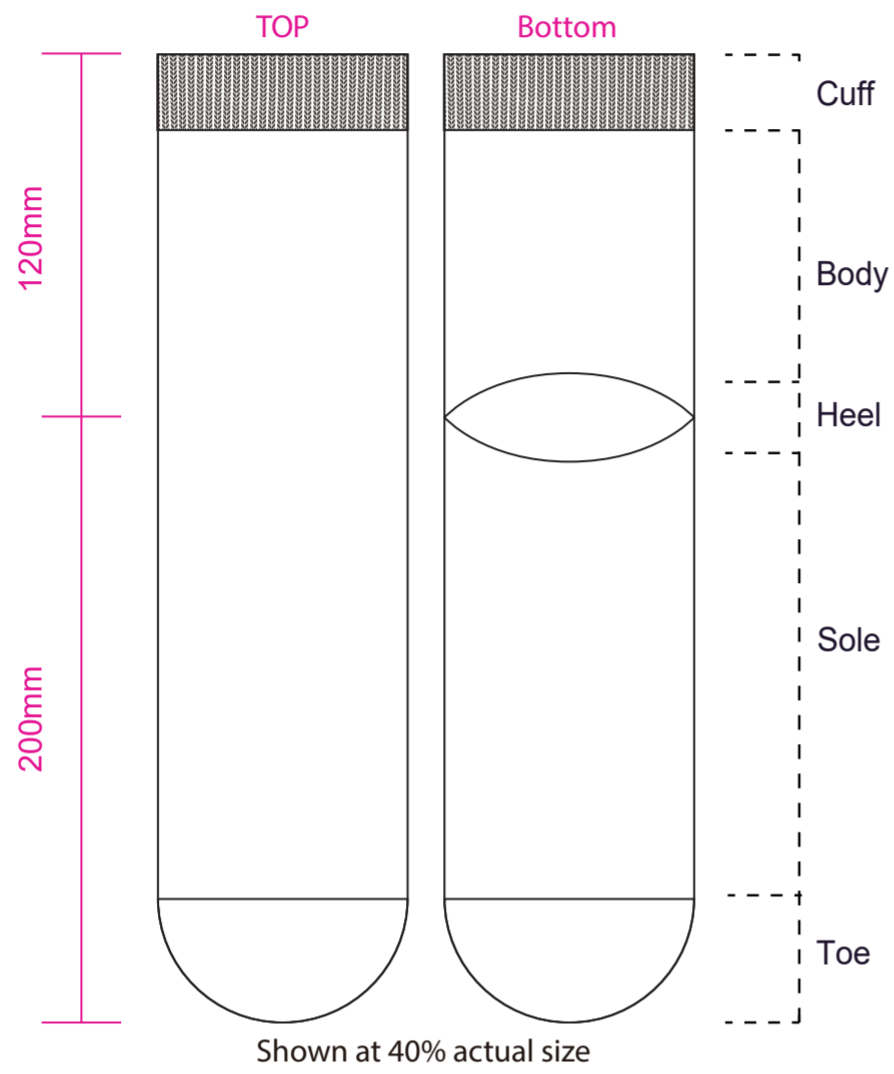

Product: PCH213  
 Product Size: Socks: 200mm x 120mm  
 Card A: 72x170mm; Box: 360mm(l) x 60mm x 110mm; Envelope: 220mm x 110mm; Kraft Paper Cylinder: 65mm(dia) x 130mm  
 Decoration Options: Socks: Jacquard craft, Embroidery, Silicone Print, Card, Box, Envelope: CMYK, Kraft Paper Cylinder: Digital label, CMYK

- Safe print area
- Bleed area
- Knife line
- Stitching

Left

Right

Print Size: 75mm(W) x 180mm(H)  
Shown at 100% actual size

## Envelope

Print size: 234mm(w) x 110mm(h)  
Shown at 50% actual size

Print size: 220mm(w) x 152mm(h)  
Shown at 50% actual size

- Knife line
- Safe print area
- Bleed line

## Kraft Paper Cylinder

Digital label

Shown at 50% actual size  
A: Print size: 75mm(w) x 100mm(h)  
B: Print size: 40mm(w) x 30mm(h)

CMYK

Shown at 50% actual size  
Print size: 214mm(w) x 150mm(h)

Shown at 50% actual size  
Print size: 63.5mm(w) x 63.5mm(h)