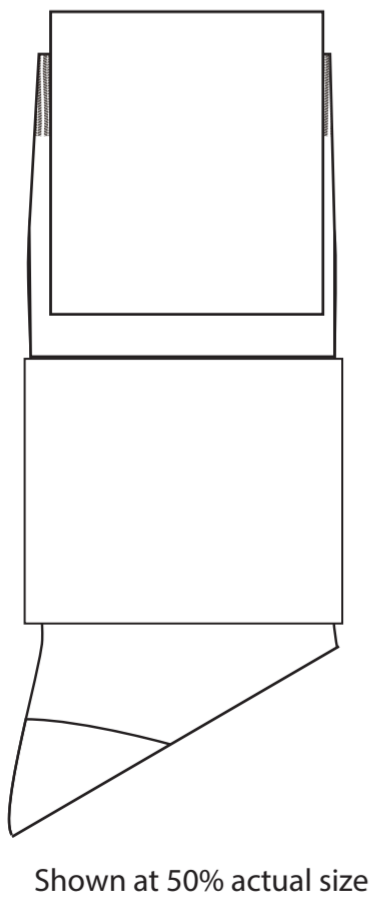

Product: PCH213  
 Product Size: Socks: 200mm x 120mm  
 Card A: 72x170mm; Box: 360mm(l) x 60mm x 110mm; Envelope: 220mm x 110mm; Kraft Paper Cylinder: 65mm(dia) x 130mm  
 Decoration Options: Socks: Jacquard craft, Embroidery, Silicone Print, Card, Box, Envelope: CMYK, Kraft Paper Cylinder: Digital label, CMYK

- Safe print area
- Bleed area
- Knife line
- Stitching

Left

Right

Print Size: 75mm(W) x 180mm(H)  
Shown at 100% actual size

## Envelope

Print size: 234mm(w) x 110mm(h)  
Shown at 50% actual size

Print size: 220mm(w) x 152mm(h)  
Shown at 50% actual size

- Knife line
- Safe print area
- Bleed line

## Kraft Paper Cylinder

Digital label

Shown at 50% actual size  
A: Print size: 75mm(w) x 100mm(h)  
B: Print size: 40mm(w) x 30mm(h)

CMYK

Shown at 50% actual size  
Print size: 214mm(w) x 150mm(h)

Shown at 50% actual size  
Print size: 63.5mm(w) x 63.5mm(h)