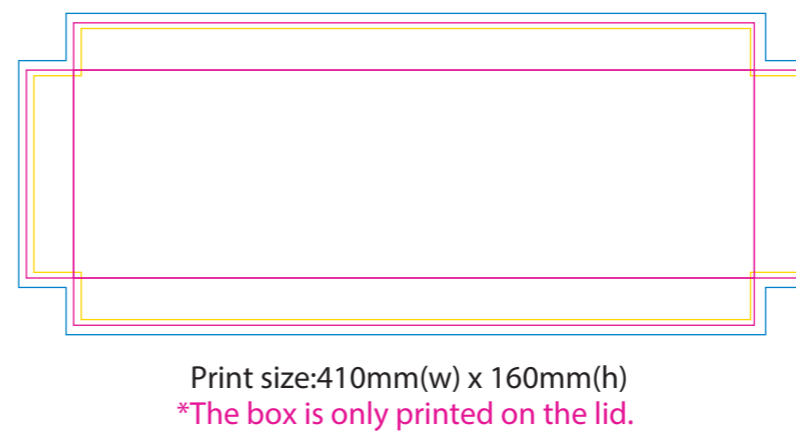

Product: PCH213  
 Product Size: Socks: 200mm x 120mm  
 Card A: 72x170mm; Box: 360mm(l) x 60mm x 110mm; Envelope: 220mm x 110mm; Kraft Paper Cylinder: 65mm(dia) x 130mm  
 Decoration Options: Socks: Jacquard craft, Embroidery, Silicone Print, Card, Box, Envelope: CMYK, Kraft Paper Cylinder: Digital label, CMYK

- Safe print area
- Bleed area
- Knife line
- Stitching

Left

Right

Print Size: 75mm(W) x 180mm(H)  
Shown at 100% actual size

## Envelope

Print size: 234mm(w) x 110mm(h)  
Shown at 50% actual size

Print size: 220mm(w) x 152mm(h)  
Shown at 50% actual size

- Knife line
- Safe print area
- Bleed line

## Kraft Paper Cylinder

Digital label

Shown at 50% actual size  
A: Print size: 75mm(w) x 100mm(h)  
B: Print size: 40mm(w) x 30mm(h)

CMYK

Shown at 50% actual size  
Print size: 214mm(w) x 150mm(h)

Shown at 50% actual size  
Print size: 63.5mm(w) x 63.5mm(h)