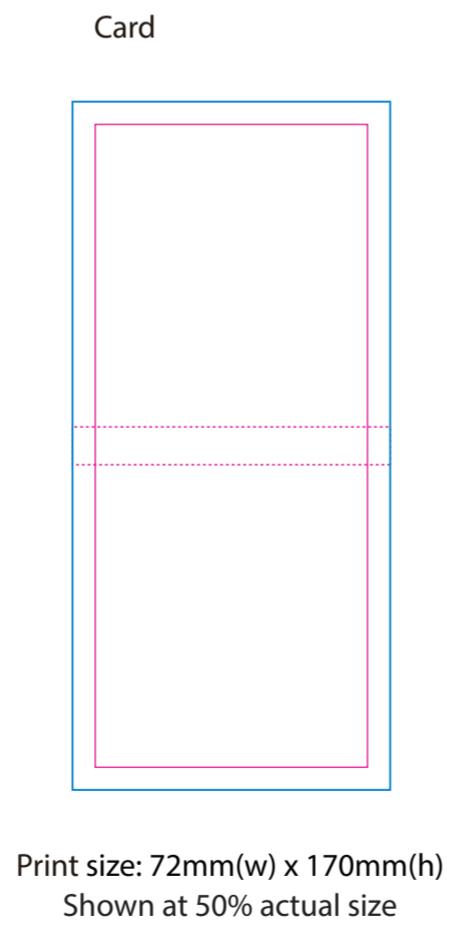

Product: PCH213  
 Product Size: Socks: 200mm x 120mm  
 Card A: 72x170mm; Box: 360mm(l) x 60mm x 110mm; Envelope: 220mm x 110mm; Kraft Paper Cylinder: 65mm(dia) x 130mm  
 Decoration Options: Socks: Jacquard craft, Embroidery, Silicone Print, Card, Box, Envelope: CMYK, Kraft Paper Cylinder: Digital label, CMYK

- Safe print area
- Bleed area
- Knife line
- Stitching

Left

Right

Print Size: 75mm(W) x 180mm(H)  
Shown at 100% actual size

## Envelope

Print size: 234mm(w) x 110mm(h)  
Shown at 50% actual size

Print size: 220mm(w) x 152mm(h)  
Shown at 50% actual size

- Knife line
- Safe print area
- Bleed line

## Kraft Paper Cylinder

Digital label

Shown at 50% actual size  
A: Print size: 75mm(w) x 100mm(h)  
B: Print size: 40mm(w) x 30mm(h)

CMYK

Shown at 50% actual size  
Print size: 214mm(w) x 150mm(h)

Shown at 50% actual size  
Print size: 63.5mm(w) x 63.5mm(h)