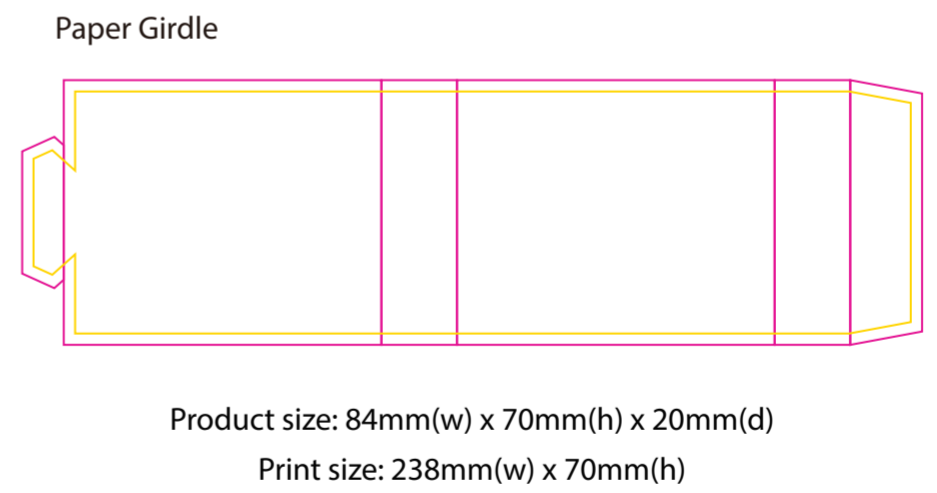

Product: PCH213  
 Product Size: Socks: 200mm x 120mm  
 Card A: 72x170mm; Box: 360mm(l) x 60mm x 110mm; Envelope: 220mm x 110mm; Kraft Paper Cylinder: 65mm(dia) x 130mm  
 Decoration Options: Socks: Jacquard craft, Embroidery, Silicone Print, Card, Box, Envelope: CMYK, Kraft Paper Cylinder: Digital label, CMYK

- Safe print area
- Bleed area
- Knife line
- Stitching

Left

Right

Print Size: 75mm(W) x 180mm(H)  
Shown at 100% actual size

## Envelope

Print size: 234mm(w) x 110mm(h)  
Shown at 50% actual size

Print size: 220mm(w) x 152mm(h)  
Shown at 50% actual size

- Knife line
- Safe print area
- Bleed line

## Kraft Paper Cylinder

Digital label

Shown at 50% actual size  
A: Print size: 75mm(w) x 100mm(h)  
B: Print size: 40mm(w) x 30mm(h)

CMYK

Shown at 50% actual size  
Print size: 214mm(w) x 150mm(h)

Shown at 50% actual size  
Print size: 63.5mm(w) x 63.5mm(h)