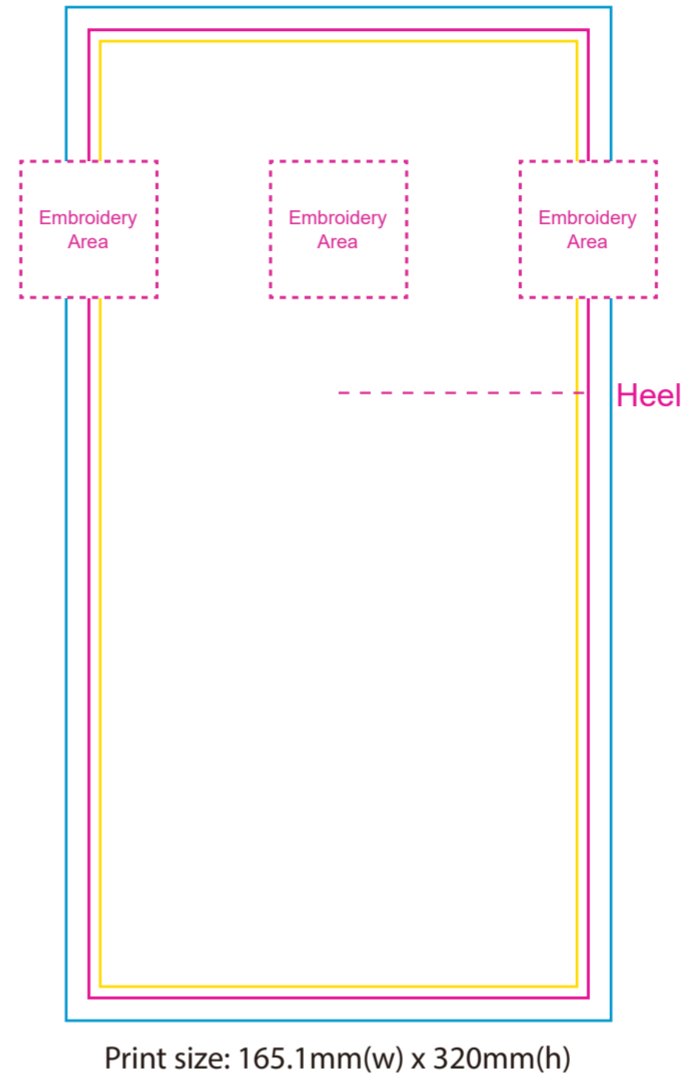

Product: PCH213  
 Product Size: Socks: 200mm x 120mm  
 Card A: 72x170mm; Box: 360mm(l) x 60mm x 110mm; Envelope: 220mm x 110mm; Kraft Paper Cylinder: 65mm(dia) x 130mm  
 Decoration Options: Socks: Jacquard craft, Embroidery, Silicone Print, Card, Box, Envelope: CMYK, Kraft Paper Cylinder: Digital label, CMYK

- Safe print area
- Bleed area
- Knife line
- Stitching

Left

Right

Print Size: 75mm(W) x 180mm(H)  
Shown at 100% actual size

## Envelope

Print size: 234mm(w) x 110mm(h)  
Shown at 50% actual size

Print size: 220mm(w) x 152mm(h)  
Shown at 50% actual size

- Knife line
- Safe print area
- Bleed line

## Kraft Paper Cylinder

Digital label

Shown at 50% actual size  
A: Print size: 75mm(w) x 100mm(h)  
B: Print size: 40mm(w) x 30mm(h)

CMYK

Shown at 50% actual size  
Print size: 214mm(w) x 150mm(h)

Shown at 50% actual size  
Print size: 63.5mm(w) x 63.5mm(h)