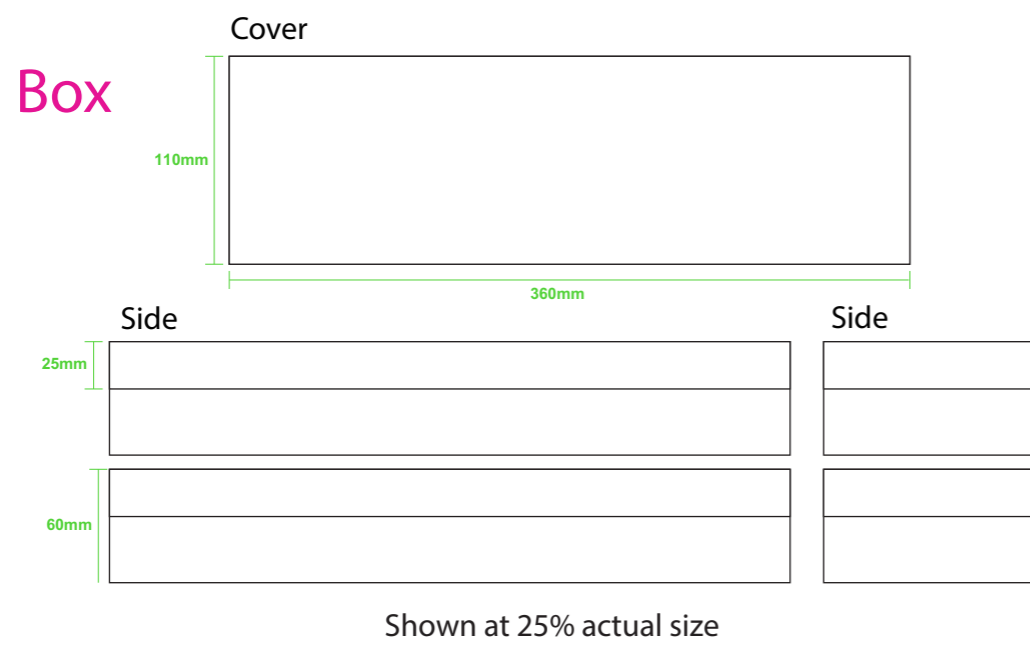

Product: PCH213  
 Product Size: Socks: 200mm x 120mm  
 Card A: 72x170mm; Box: 360mm(l) x 60mm x 110mm; Envelope: 220mm x 110mm; Kraft Paper Cylinder: 65mm(dia) x 130mm  
 Decoration Options: Socks: Jacquard craft, Embroidery, Silicone Print, Card, Box, Envelope: CMYK, Kraft Paper Cylinder: Digital label, CMYK

- Safe print area
- Bleed area
- Knife line
- Stitching

Left

Right

Print Size: 75mm(W) x 180mm(H)  
Shown at 100% actual size

## Envelope

Print size: 234mm(w) x 110mm(h)  
Shown at 50% actual size

Print size: 220mm(w) x 152mm(h)  
Shown at 50% actual size

- Knife line
- Safe print area
- Bleed line

## Kraft Paper Cylinder

Digital label

Shown at 50% actual size  
A: Print size: 75mm(w) x 100mm(h)  
B: Print size: 40mm(w) x 30mm(h)

CMYK

Shown at 50% actual size  
Print size: 214mm(w) x 150mm(h)

Shown at 50% actual size  
Print size: 63.5mm(w) x 63.5mm(h)