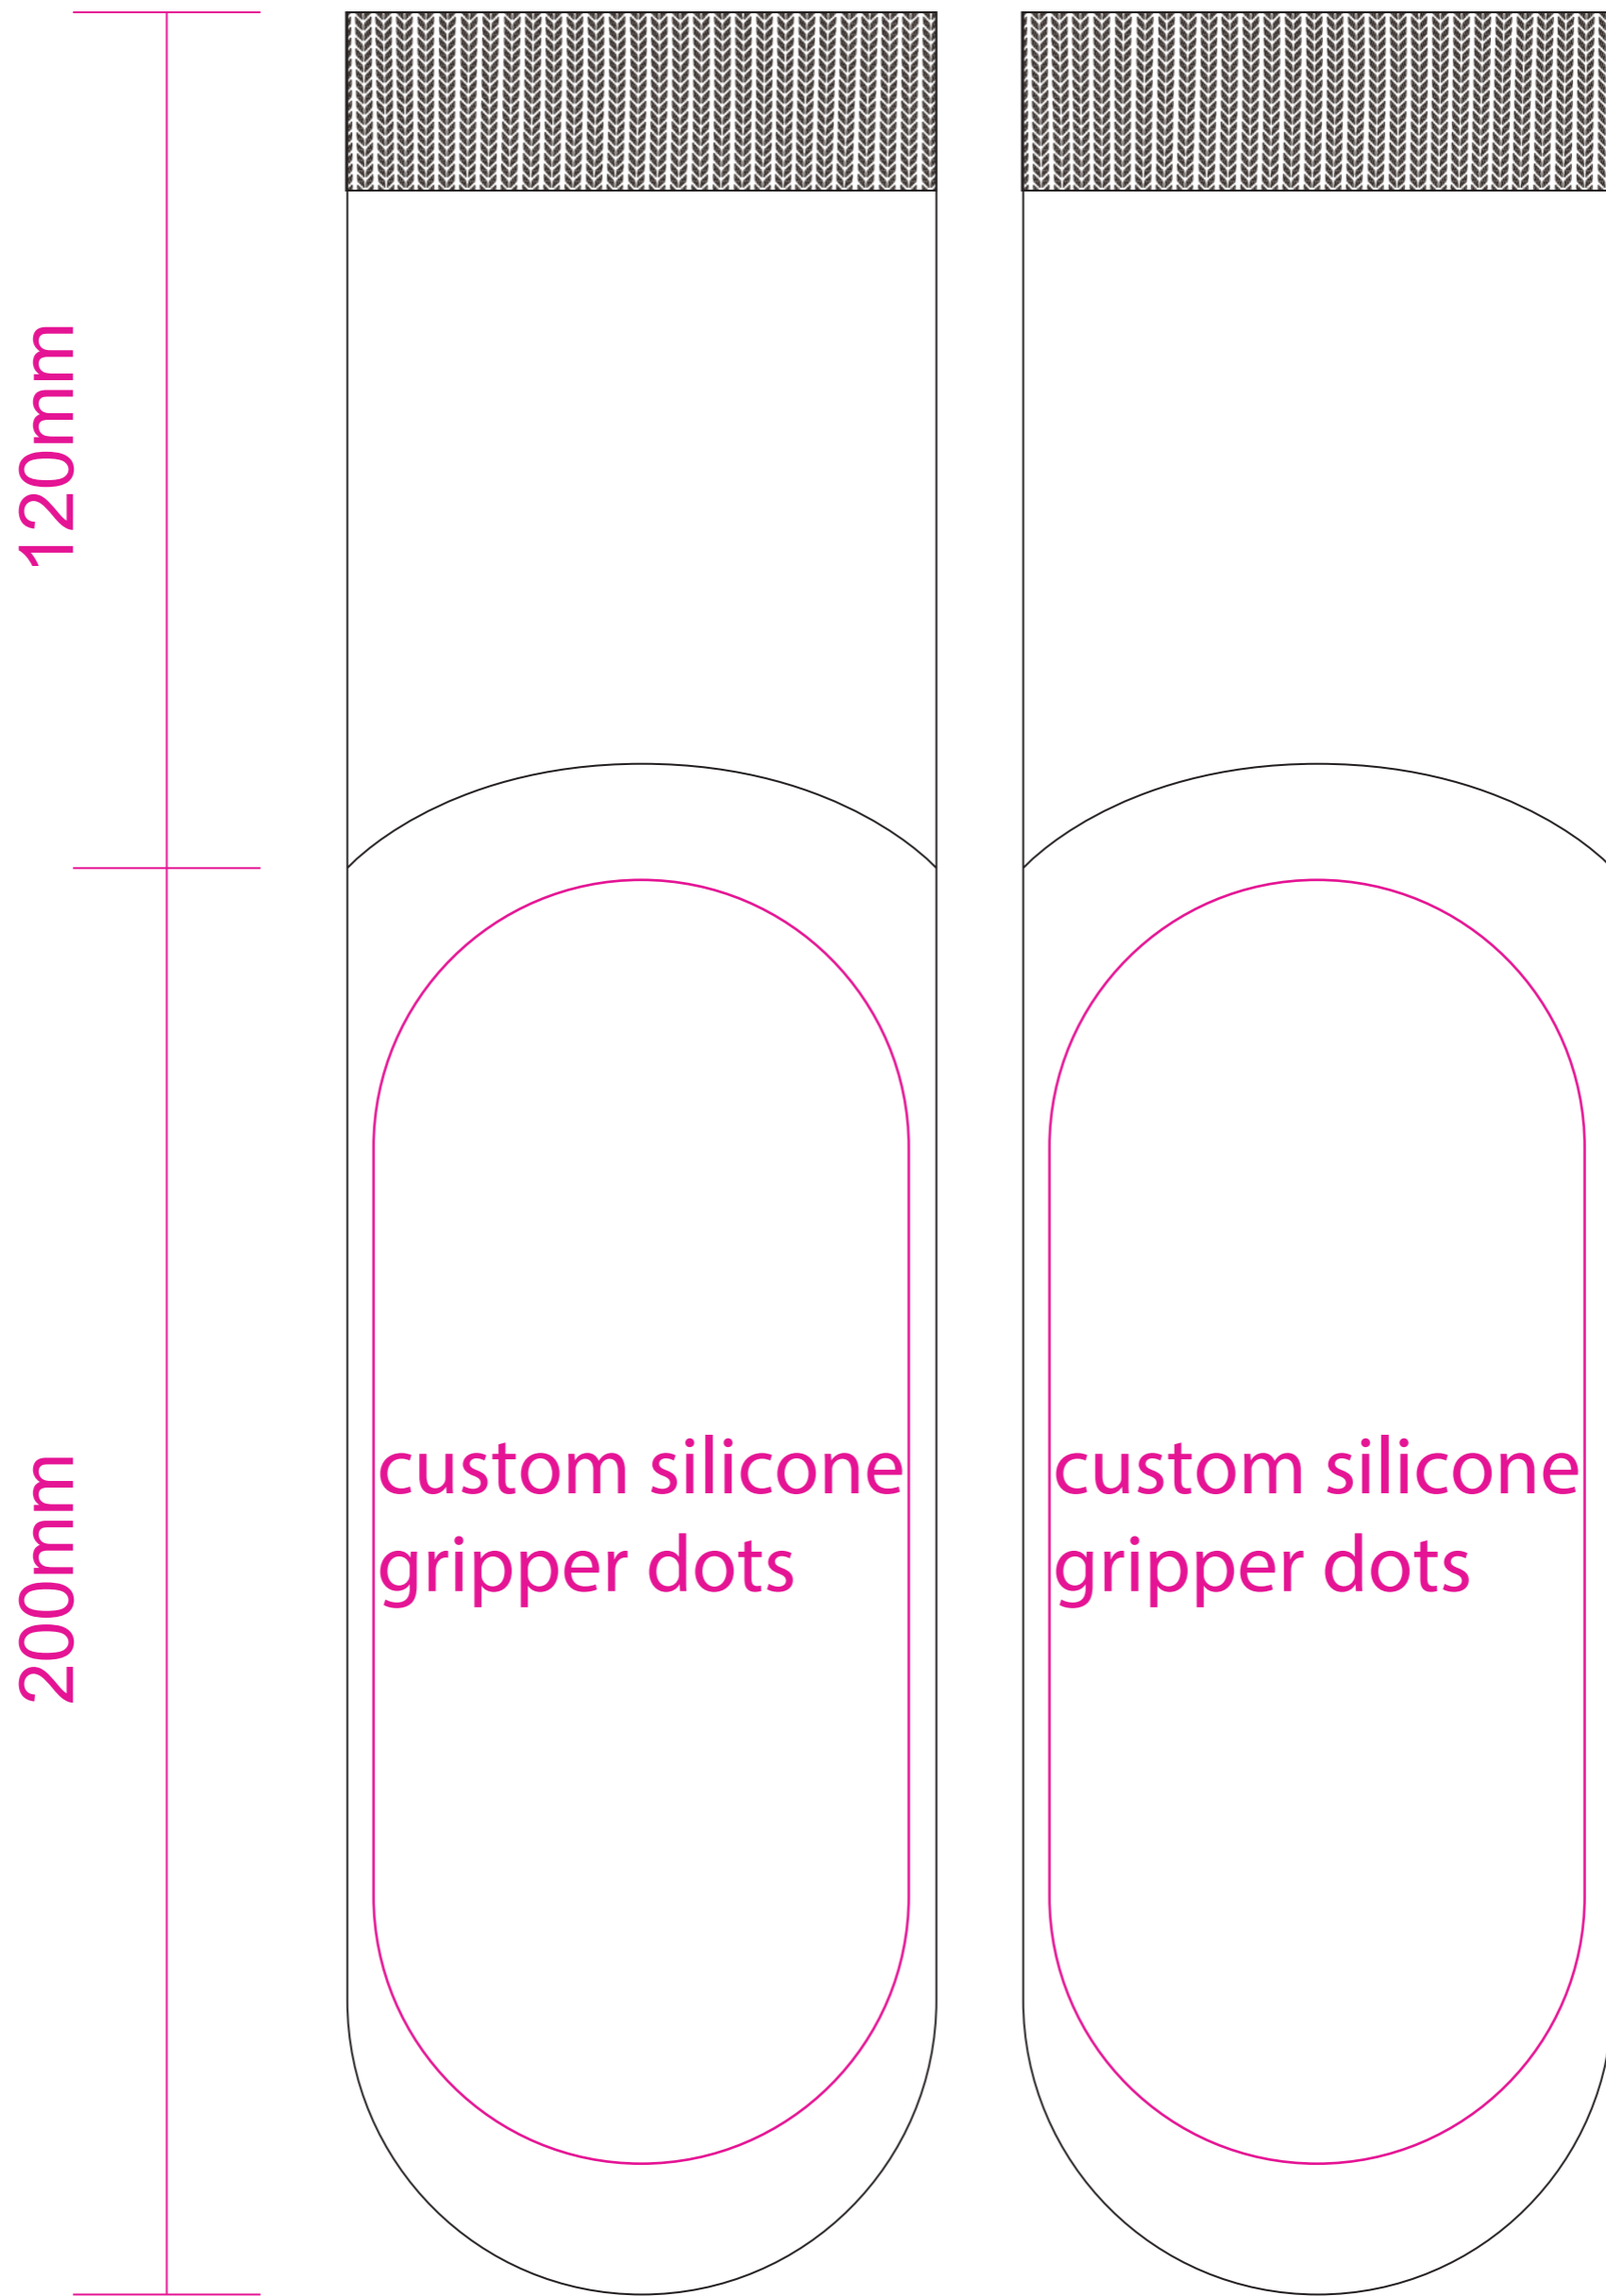

Product: PCH213  
 Product Size: Socks: 200mm x 120mm  
 Card A: 72x170mm; Box: 360mm(l) x 60mm x 110mm; Envelope: 220mm x 110mm; Kraft Paper Cylinder: 65mm(dia) x 130mm  
 Decoration Options: Socks: Jacquard craft, Embroidery, Silicone Print, Card, Box, Envelope: CMYK, Kraft Paper Cylinder: Digital label, CMYK

- Safe print area
- Bleed area
- Knife line
- Stitching

Left

Right

Print Size: 75mm(W) x 180mm(H)  
Shown at 100% actual size

## Envelope

Print size: 234mm(w) x 110mm(h)  
Shown at 50% actual size

Print size: 220mm(w) x 152mm(h)  
Shown at 50% actual size

- Knife line
- Safe print area
- Bleed line

## Kraft Paper Cylinder

Digital label

Shown at 50% actual size  
A: Print size: 75mm(w) x 100mm(h)  
B: Print size: 40mm(w) x 30mm(h)

CMYK

Shown at 50% actual size  
Print size: 214mm(w) x 150mm(h)

Shown at 50% actual size  
Print size: 63.5mm(w) x 63.5mm(h)