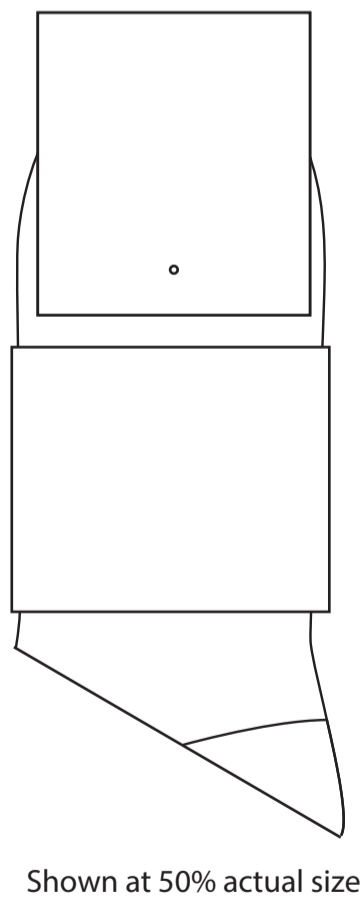

Product: PCH214
 Product Size: Socks: 120mm x 200mm
 Card A: 72mm x 170mm; Box: 360mm(l) x 60mm(h) x 110mm(w);
 Envelope: 220mm(w) x 110mm(h); Kraft Paper Cylinder: 65mm(dia) x 130mm(h)
 Decoration Options: Socks: Silicone Print, Jacquard craft, Embroidery, Card, Box, Envelope: CMYK, Kraft Paper Cylinder: Digital label, CMYK

Left

Right

120mm

200mm

Print Size: 75mm(W) x 180mm(H)
Shown at 100% actual size

Packaging

Print size: 410mm(w) x 160mm(h)
 *The box is only printed on the lid.

- Knife line
- Safe print area
- Bleed line

Envelope

Print size: 234mm(w) x 110mm(h)
 Shown at 50% actual size

Print size: 220mm(w) x 152mm(h)
 Shown at 50% actual size

- Knife line
- Safe print area
- Bleed line

Kraft Paper Cylinder

Shown at 50% actual size
 A: Print size: 75mm(w) x 100mm(h)
 B: Print size: 40mm(w) x 30mm(h)

CMYK

Shown at 50% actual size
 Print size: 214mm(w) x 150mm(h)

Shown at 50% actual size
 Print size: 63.5mm(w) x 63.5mm(h)