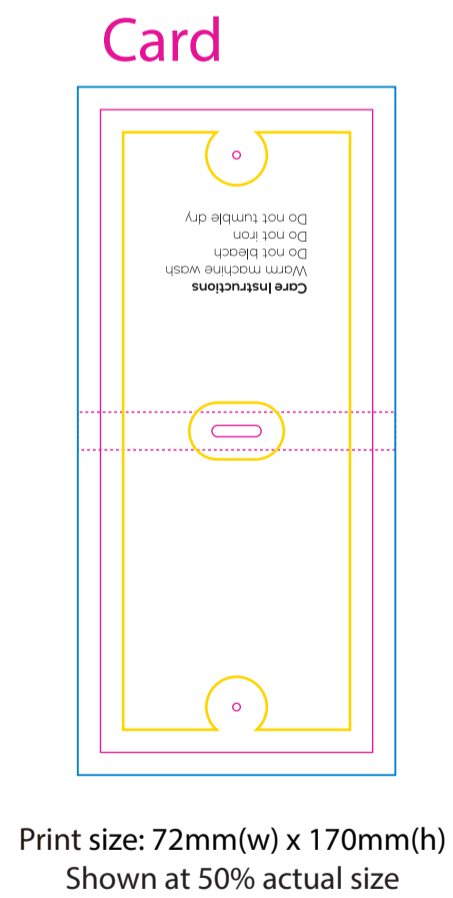

Product: PCH214
 Product Size: Socks: 120mm x 200mm
 Card A: 72mm x 170mm; Box: 360mm(l) x 60mm(h) x 110mm(w);
 Envelope: 220mm(w) x 110mm(h); Kraft Paper Cylinder: 65mm(dia) x 130mm(h)
 Decoration Options: Socks: Silicone Print, Jacquard craft, Embroidery, Card, Box, Envelope: CMYK, Kraft Paper Cylinder: Digital label, CMYK

Left

Right

120mm

200mm

Print Size: 75mm(W) x 180mm(H)
Shown at 100% actual size

Packaging

Print size: 410mm(w) x 160mm(h)
 *The box is only printed on the lid.

- Knife line
- Safe print area
- Bleed line

Envelope

Print size: 234mm(w) x 110mm(h)
 Shown at 50% actual size

Print size: 220mm(w) x 152mm(h)
 Shown at 50% actual size

- Knife line
- Safe print area
- Bleed line

Kraft Paper Cylinder

Shown at 50% actual size
 A: Print size: 75mm(w) x 100mm(h)
 B: Print size: 40mm(w) x 30mm(h)

CMYK

Shown at 50% actual size
 Print size: 214mm(w) x 150mm(h)

Shown at 50% actual size
 Print size: 63.5mm(w) x 63.5mm(h)