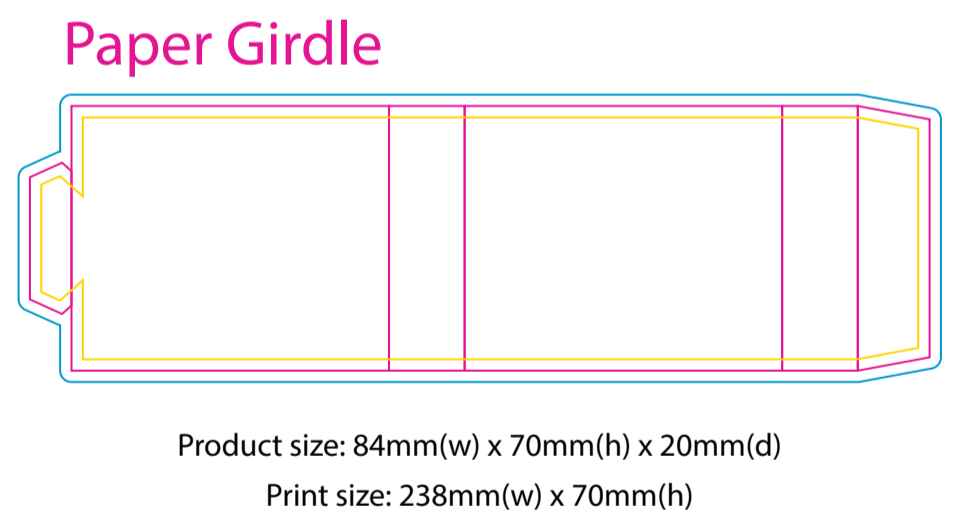

Product: PCH214
 Product Size: Socks: 120mm x 200mm
 Card A: 72mm x 170mm; Box: 360mm(l) x 60mm(h) x 110mm(w);
 Envelope: 220mm(w) x 110mm(h); Kraft Paper Cylinder: 65mm(dia) x 130mm(h)
 Decoration Options: Socks: Silicone Print, Jacquard craft, Embroidery, Card, Box, Envelope: CMYK, Kraft Paper Cylinder: Digital label, CMYK

Left

Right

120mm

200mm

Print Size: 75mm(W) x 180mm(H)
Shown at 100% actual size

Packaging

Print size: 410mm(w) x 160mm(h)
 *The box is only printed on the lid.

- Knife line
- Safe print area
- Bleed line

Envelope

Print size: 234mm(w) x 110mm(h)
 Shown at 50% actual size

Print size: 220mm(w) x 152mm(h)
 Shown at 50% actual size

- Knife line
- Safe print area
- Bleed line

Kraft Paper Cylinder

Shown at 50% actual size
 A: Print size: 75mm(w) x 100mm(h)
 B: Print size: 40mm(w) x 30mm(h)

CMYK

Shown at 50% actual size
 Print size: 214mm(w) x 150mm(h)

Shown at 50% actual size
 Print size: 63.5mm(w) x 63.5mm(h)