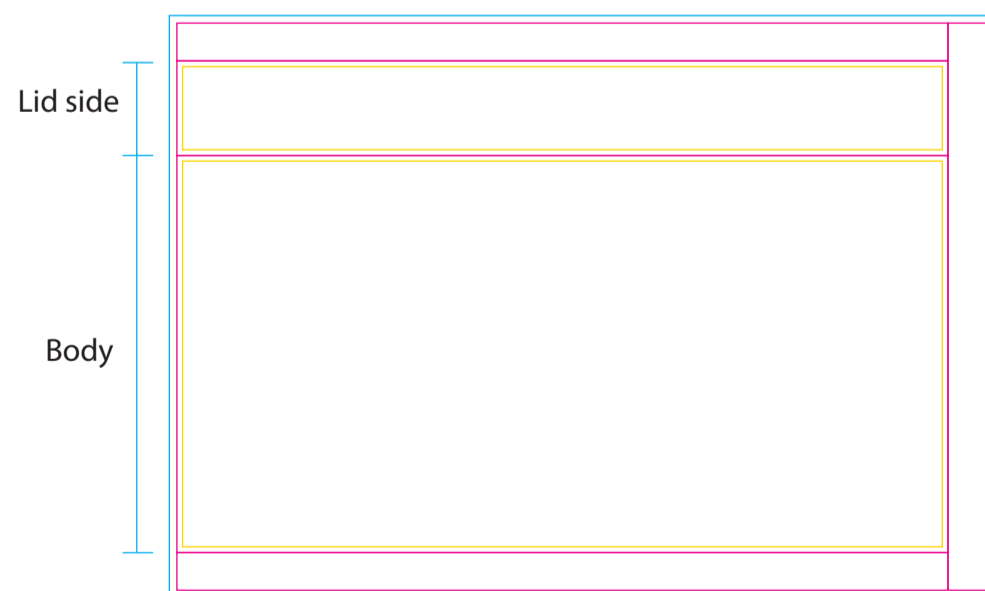

Product: PCH214
 Product Size: Socks: 120mm x 200mm
 Card A: 72mm x 170mm; Box: 360mm(l) x 60mm(h) x 110mm(w);
 Envelope: 220mm(w) x 110mm(h); Kraft Paper Cylinder: 65mm(dia) x 130mm(h)
 Decoration Options: Socks: Silicone Print, Jacquard craft, Embroidery, Card, Box, Envelope: CMYK, Kraft Paper Cylinder: Digital label, CMYK

Left

Right

120mm

200mm

Print Size: 75mm(W) x 180mm(H)
Shown at 100% actual size

Packaging

Print size: 410mm(w) x 160mm(h)
 *The box is only printed on the lid.

- Knife line
- Safe print area
- Bleed line

Envelope

Print size: 234mm(w) x 110mm(h)
 Shown at 50% actual size

Print size: 220mm(w) x 152mm(h)
 Shown at 50% actual size

- Knife line
- Safe print area
- Bleed line

Kraft Paper Cylinder

Shown at 50% actual size
 A: Print size: 75mm(w) x 100mm(h)
 B: Print size: 40mm(w) x 30mm(h)

CMYK

Shown at 50% actual size
 Print size: 214mm(w) x 150mm(h)

Shown at 50% actual size
 Print size: 63.5mm(w) x 63.5mm(h)