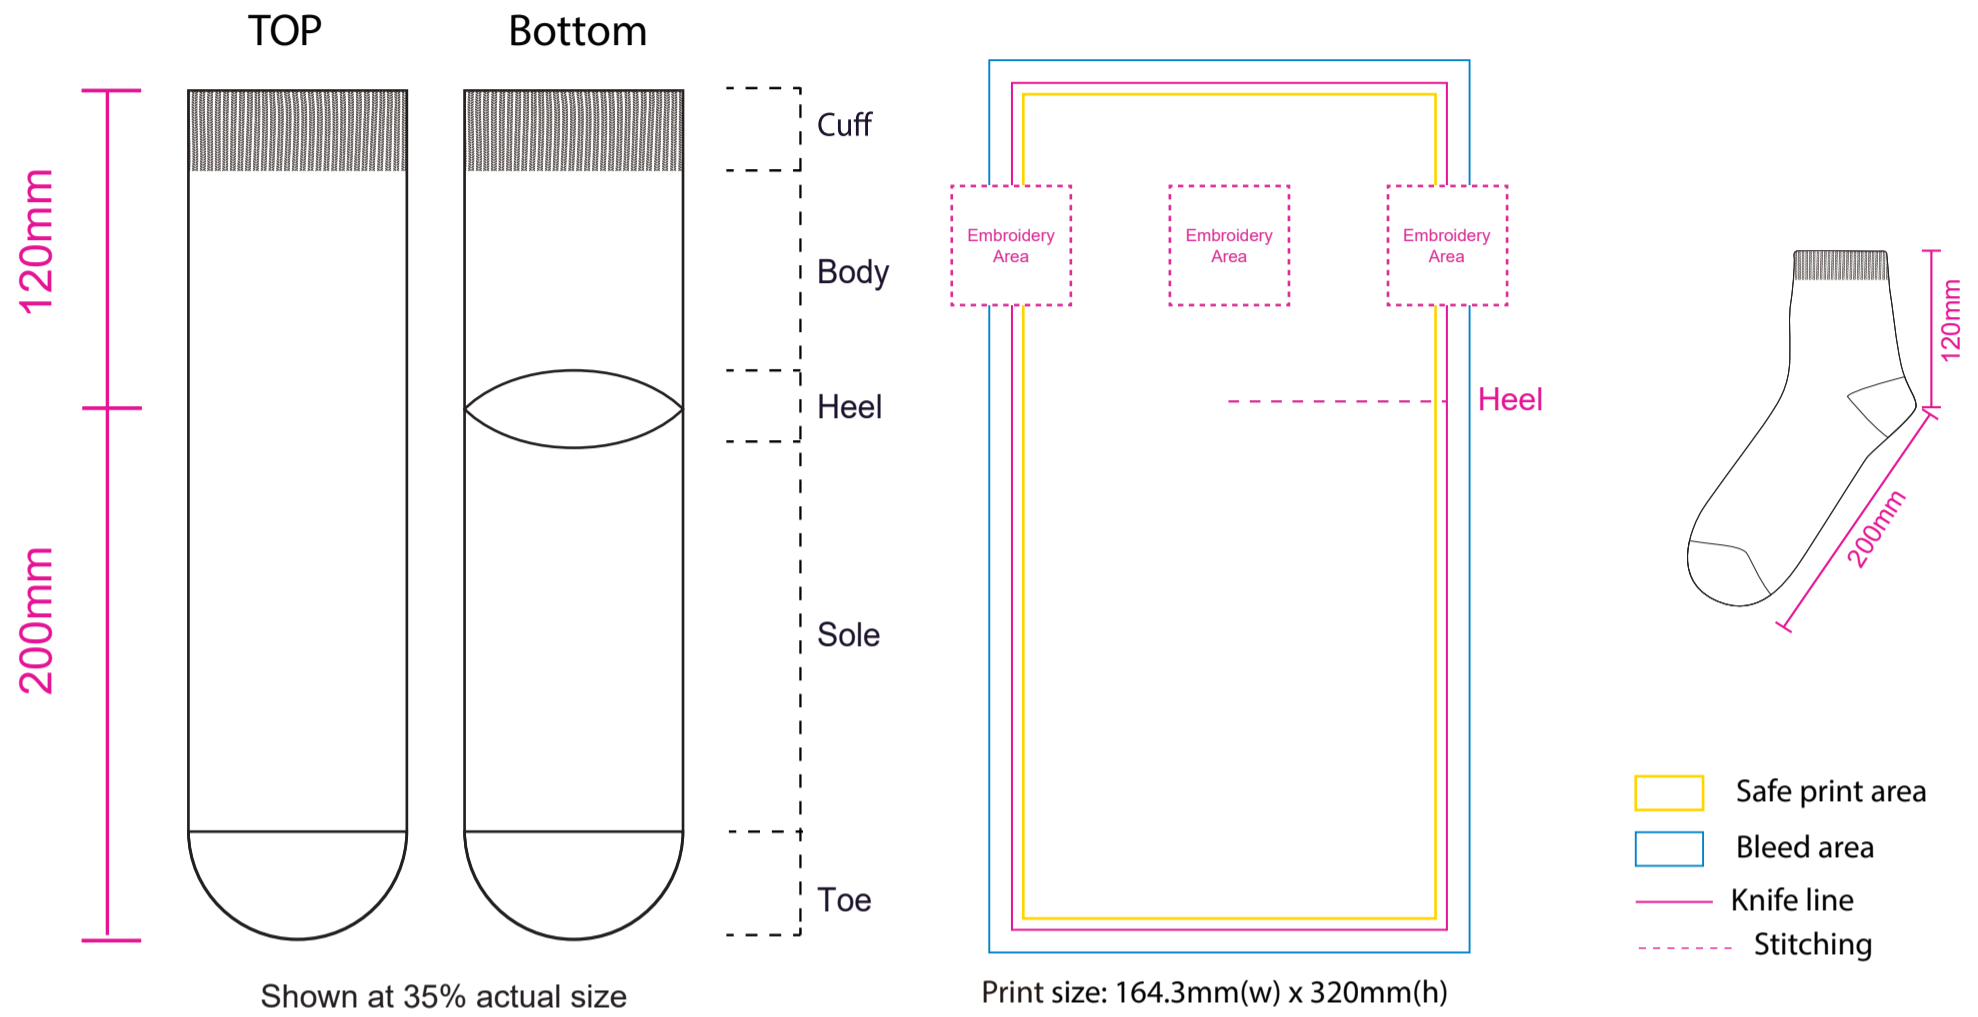

Product: PCH214
 Product Size: Socks: 120mm x 200mm
 Card A: 72mm x 170mm; Box: 360mm(l) x 60mm(h) x 110mm(w);
 Envelope: 220mm(w) x 110mm(h); Kraft Paper Cylinder: 65mm(dia) x 130mm(h)
 Decoration Options: Socks: Silicone Print, Jacquard craft, Embroidery, Card, Box, Envelope: CMYK, Kraft Paper Cylinder: Digital label, CMYK

Left

Right

120mm

200mm

Print Size: 75mm(W) x 180mm(H)
Shown at 100% actual size

Packaging

Print size: 410mm(w) x 160mm(h)
 *The box is only printed on the lid.

- Knife line
- Safe print area
- Bleed line

Envelope

Print size: 234mm(w) x 110mm(h)
 Shown at 50% actual size

Print size: 220mm(w) x 152mm(h)
 Shown at 50% actual size

- Knife line
- Safe print area
- Bleed line

Kraft Paper Cylinder

Shown at 50% actual size
 A: Print size: 75mm(w) x 100mm(h)
 B: Print size: 40mm(w) x 30mm(h)

CMYK

Shown at 50% actual size
 Print size: 214mm(w) x 150mm(h)

Shown at 50% actual size
 Print size: 63.5mm(w) x 63.5mm(h)