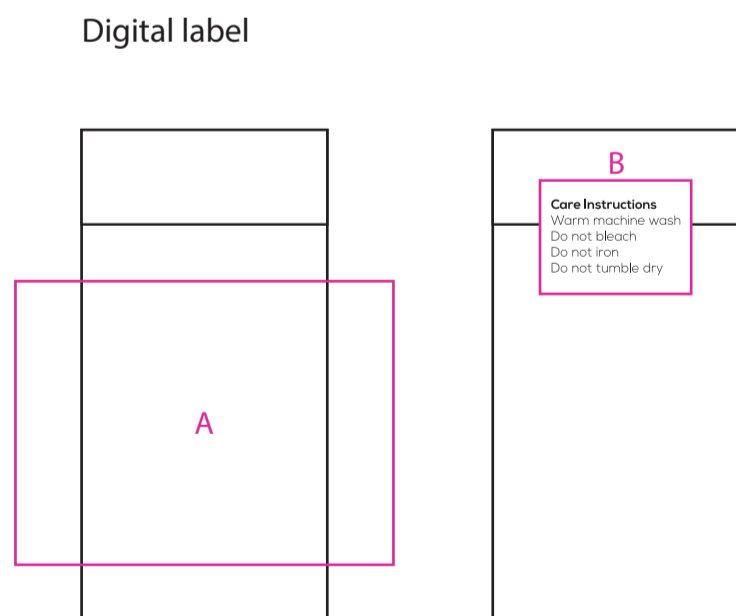

Product: PCH214
 Product Size: Socks: 120mm x 200mm
 Card A: 72mm x 170mm; Box: 360mm(l) x 60mm(h) x 110mm(w);
 Envelope: 220mm(w) x 110mm(h); Kraft Paper Cylinder: 65mm(dia) x 130mm(h)
 Decoration Options: Socks: Silicone Print, Jacquard craft, Embroidery, Card, Box, Envelope: CMYK, Kraft Paper Cylinder: Digital label, CMYK

Left

Right

120mm

200mm

Print Size: 75mm(W) x 180mm(H)
Shown at 100% actual size

Packaging

Print size: 410mm(w) x 160mm(h)
 *The box is only printed on the lid.

- Knife line
- Safe print area
- Bleed line

Envelope

Print size: 234mm(w) x 110mm(h)
 Shown at 50% actual size

Print size: 220mm(w) x 152mm(h)
 Shown at 50% actual size

- Knife line
- Safe print area
- Bleed line

Kraft Paper Cylinder

Shown at 50% actual size
 A: Print size: 75mm(w) x 100mm(h)
 B: Print size: 40mm(w) x 30mm(h)

CMYK

Shown at 50% actual size
 Print size: 214mm(w) x 150mm(h)

Shown at 50% actual size
 Print size: 63.5mm(w) x 63.5mm(h)