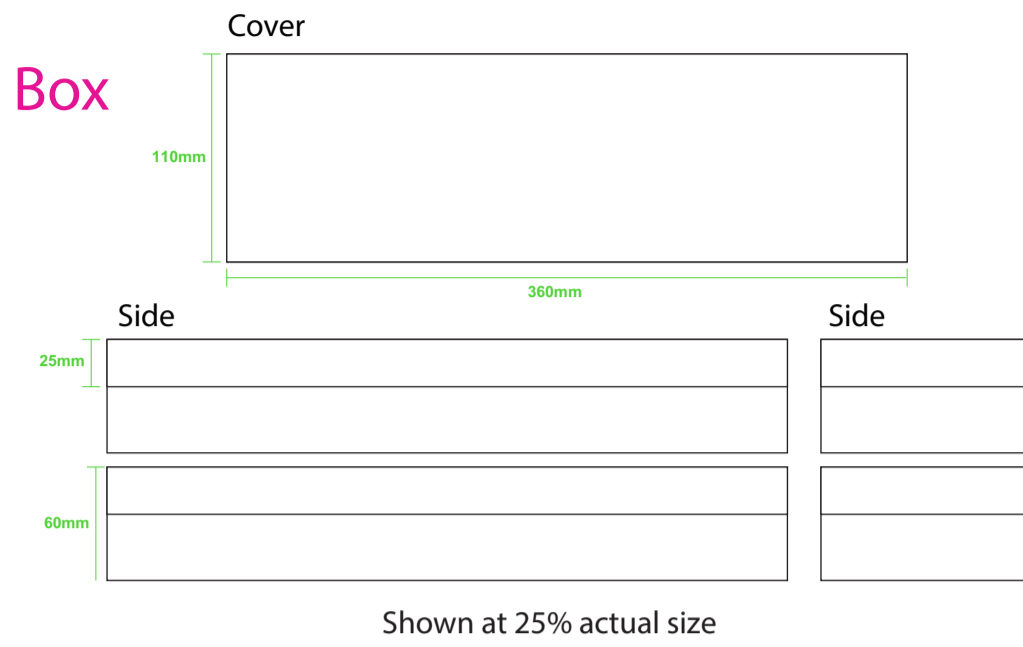

Product: PCH214
 Product Size: Socks: 120mm x 200mm
 Card A: 72mm x 170mm; Box: 360mm(l) x 60mm(h) x 110mm(w);
 Envelope: 220mm(w) x 110mm(h); Kraft Paper Cylinder: 65mm(dia) x 130mm(h)
 Decoration Options: Socks: Silicone Print, Jacquard craft, Embroidery, Card, Box, Envelope: CMYK, Kraft Paper Cylinder: Digital label, CMYK

Left

Right

120mm

200mm

Print Size: 75mm(W) x 180mm(H)
Shown at 100% actual size

Packaging

Print size: 410mm(w) x 160mm(h)
 *The box is only printed on the lid.

- Knife line
- Safe print area
- Bleed line

Envelope

Print size: 234mm(w) x 110mm(h)
 Shown at 50% actual size

Print size: 220mm(w) x 152mm(h)
 Shown at 50% actual size

- Knife line
- Safe print area
- Bleed line

Kraft Paper Cylinder

Shown at 50% actual size
 A: Print size: 75mm(w) x 100mm(h)
 B: Print size: 40mm(w) x 30mm(h)

CMYK

Shown at 50% actual size
 Print size: 214mm(w) x 150mm(h)

Shown at 50% actual size
 Print size: 63.5mm(w) x 63.5mm(h)