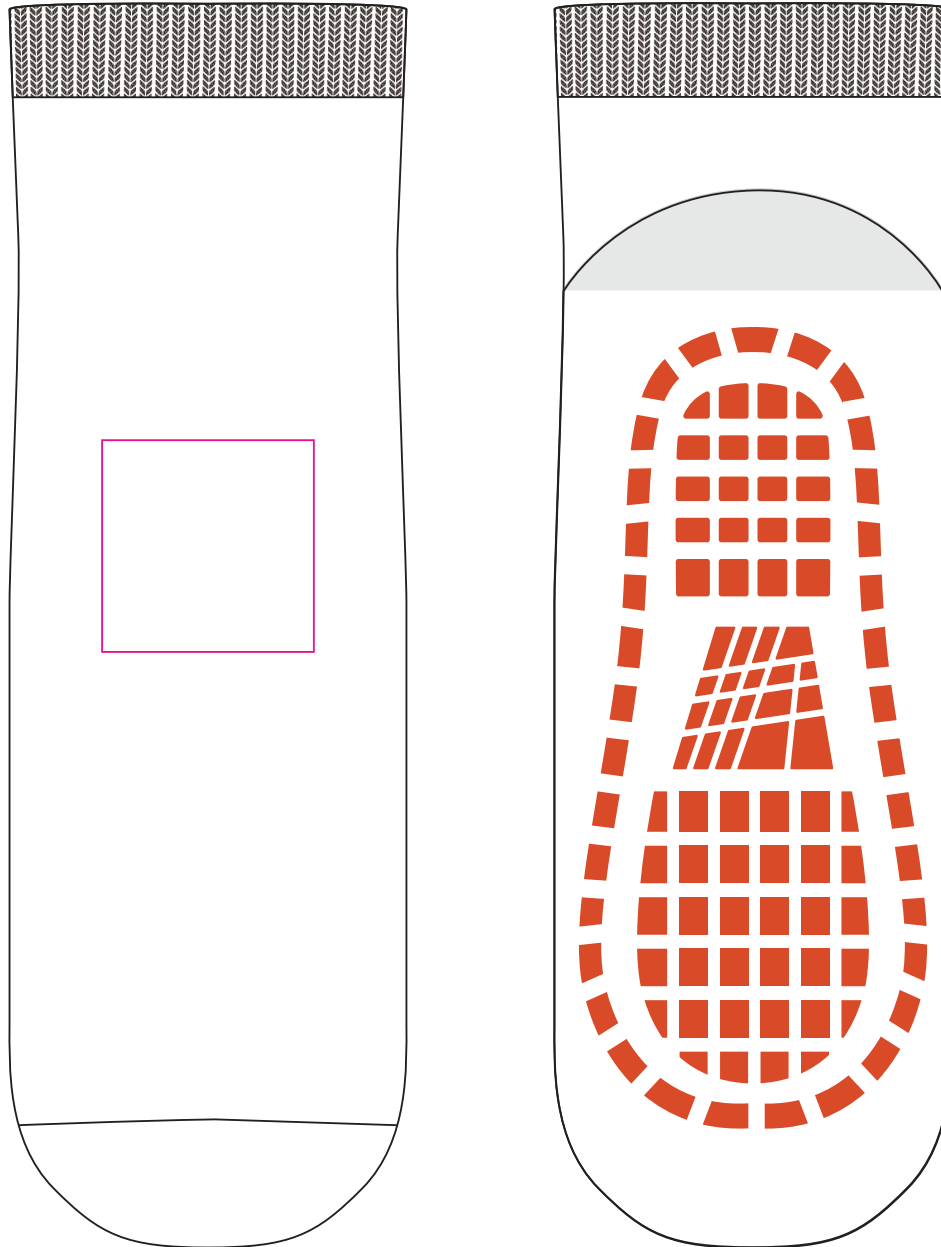

Product: PCH218
Product Size: Socks: 200mm x 105mm; Embroidery: 25mm x 30mm; Woven Label: 25mm x 60mm
Decoration Options: Heat Transfer; Embroidery; Woven Label

TOP

Bottom

Print size: 40mm(W) x 40mm(H)

Shown at 70% actual size

*Additional cost of PMS match silicone colour and design.

TOP

Bottom

Shown at 60% actual size

Embroidery size: 25mm(W) x 30mm(H)

TOP

Bottom

Shown at 70% actual size

Woven label

Print Size: 25mm(W) x 60mm(H)

Shown at 100% actual size