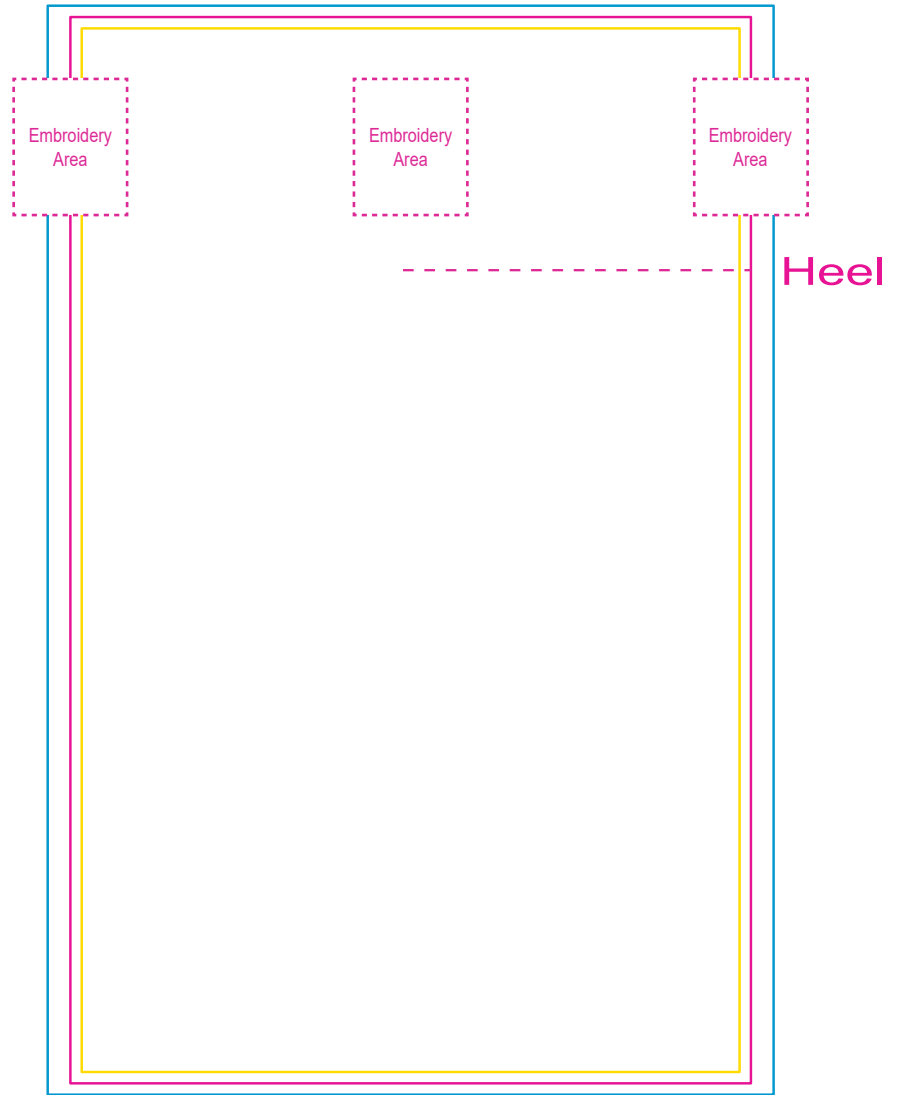

Product: PCH218
Product Size: Socks: 200mm x 105mm; Embroidery: 25mm x 30mm; Woven Label: 25mm x 60mm
Decoration Options: Heat Transfer; Embroidery; Woven Label

TOP

Bottom

Print size: 40mm(W) x 40mm(H)

Shown at 70% actual size

*Additional cost of PMS match silicone colour and design.

TOP

Bottom

Shown at 60% actual size

Embroidery size: 25mm(W) x 30mm(H)

TOP

Bottom

Shown at 70% actual size

Woven label

Print Size: 25mm(W) x 60mm(H)

Shown at 100% actual size