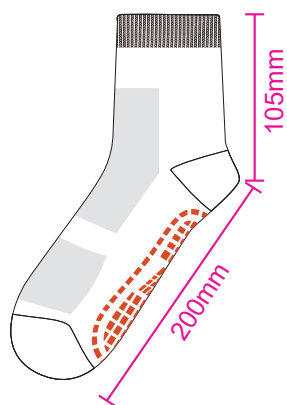

Product: PCH218
Product Size: Socks: 200mm x 105mm; Embroidery: 25mm x 30mm; Woven Label: 25mm x 60mm
Decoration Options: Heat Transfer; Embroidery; Woven Label

TOP

Bottom

Print size: 40mm(W) x 40mm(H)

Shown at 70% actual size

*Additional cost of PMS match silicone colour and design.

TOP

Bottom

Shown at 60% actual size

Embroidery size: 25mm(W) x 30mm(H)

TOP

Bottom

Shown at 70% actual size

Woven label

Print Size: 25mm(W) x 60mm(H)

Shown at 100% actual size