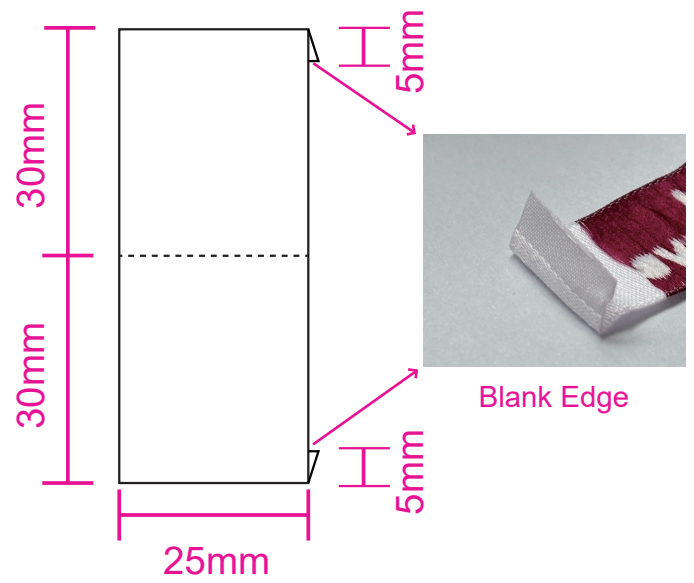

Product: PCH218
Product Size: Socks: 200mm x 105mm; Embroidery: 25mm x 30mm; Woven Label: 25mm x 60mm
Decoration Options: Heat Transfer; Embroidery; Woven Label

TOP

Bottom

Print size: 40mm(W) x 40mm(H)

Shown at 70% actual size

*Additional cost of PMS match silicone colour and design.

TOP

Bottom

Shown at 60% actual size

Embroidery size: 25mm(W) x 30mm(H)

TOP

Bottom

Shown at 70% actual size

Woven label

Print Size: 25mm(W) x 60mm(H)

Shown at 100% actual size