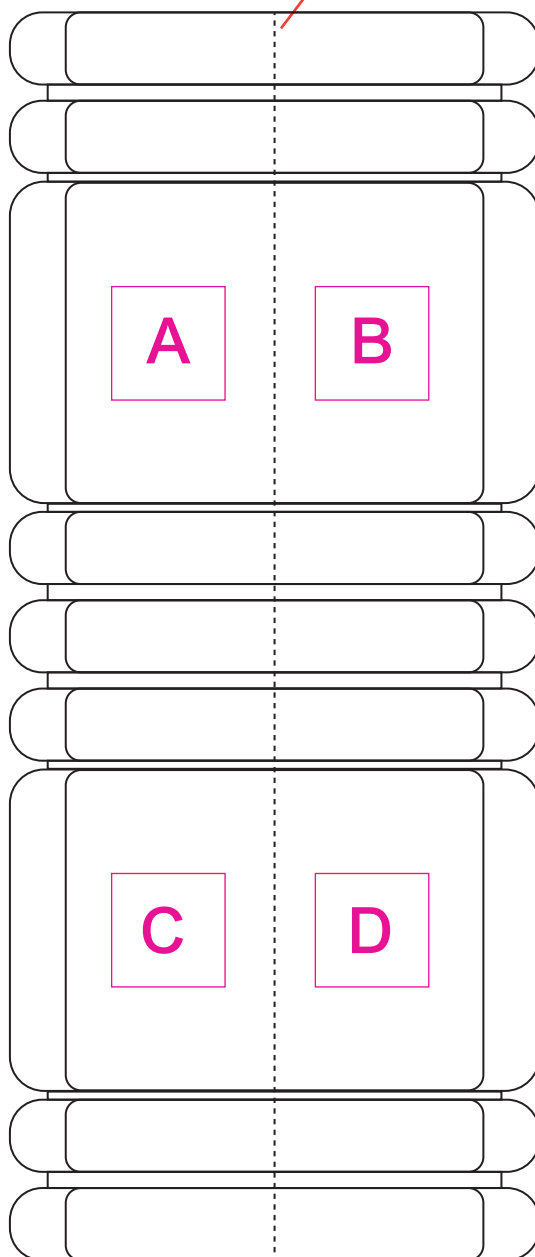

Product: PCH242
Product Size: 33x14cm
Decoration Options: Screen print

Edge Line

A,B,C,D Print size:30mm(w) x 30mm(h)
Shown at 50% actual size