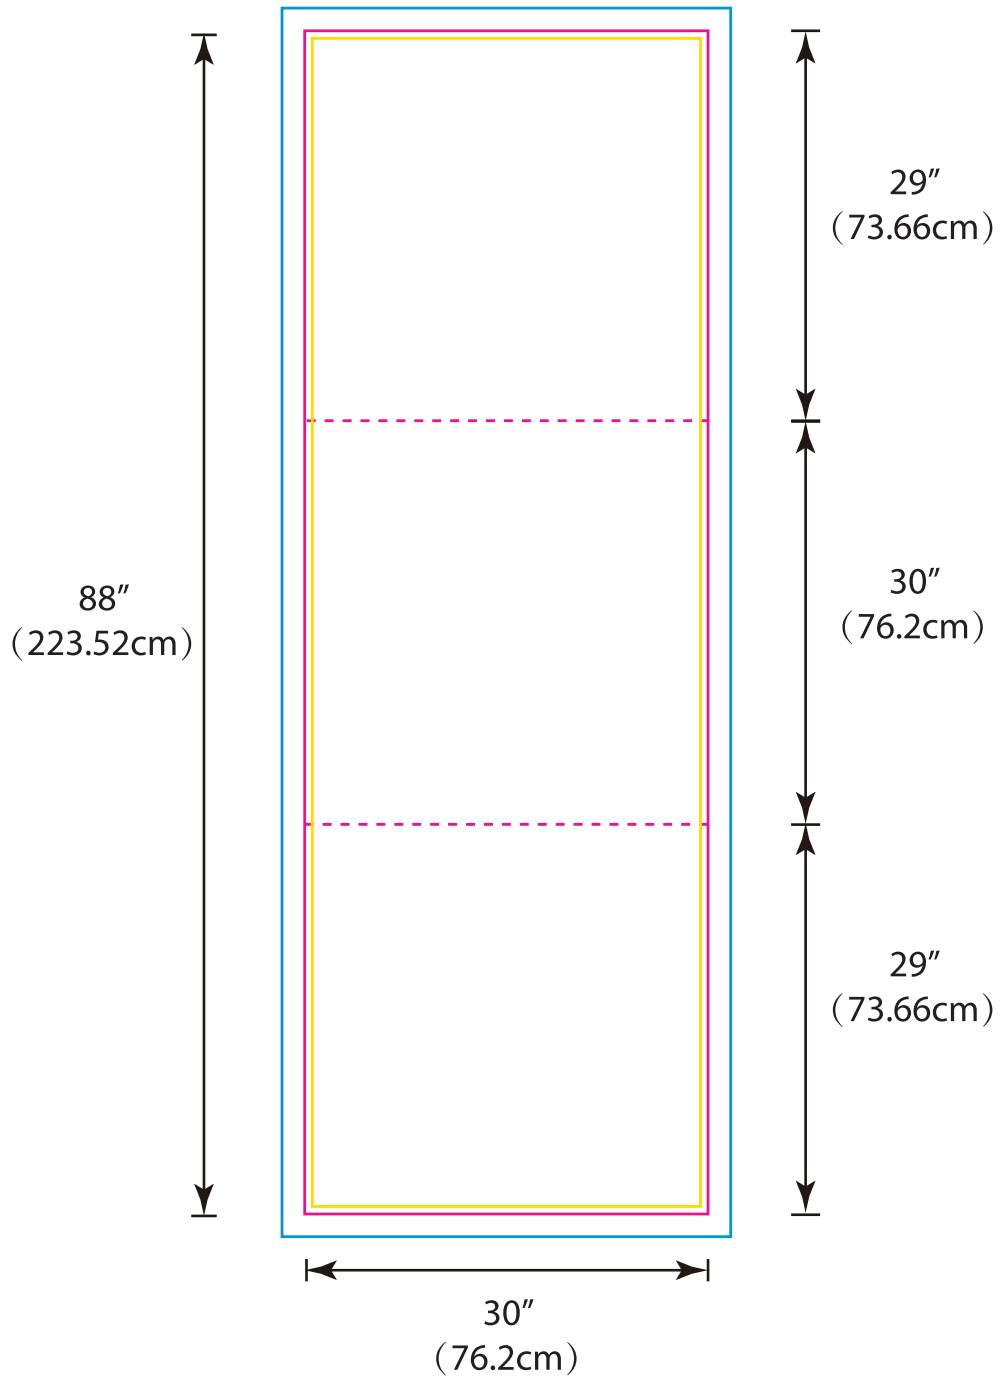

Product: PCH300C  
Product Size: 223.52 x 76.2cm  
Decoration Options: Sublimation

Print size: 76.2cm(w) x223.52cm(h)

Shown at 7% actual size

- Knife line
- Safe print area
- Bleed area