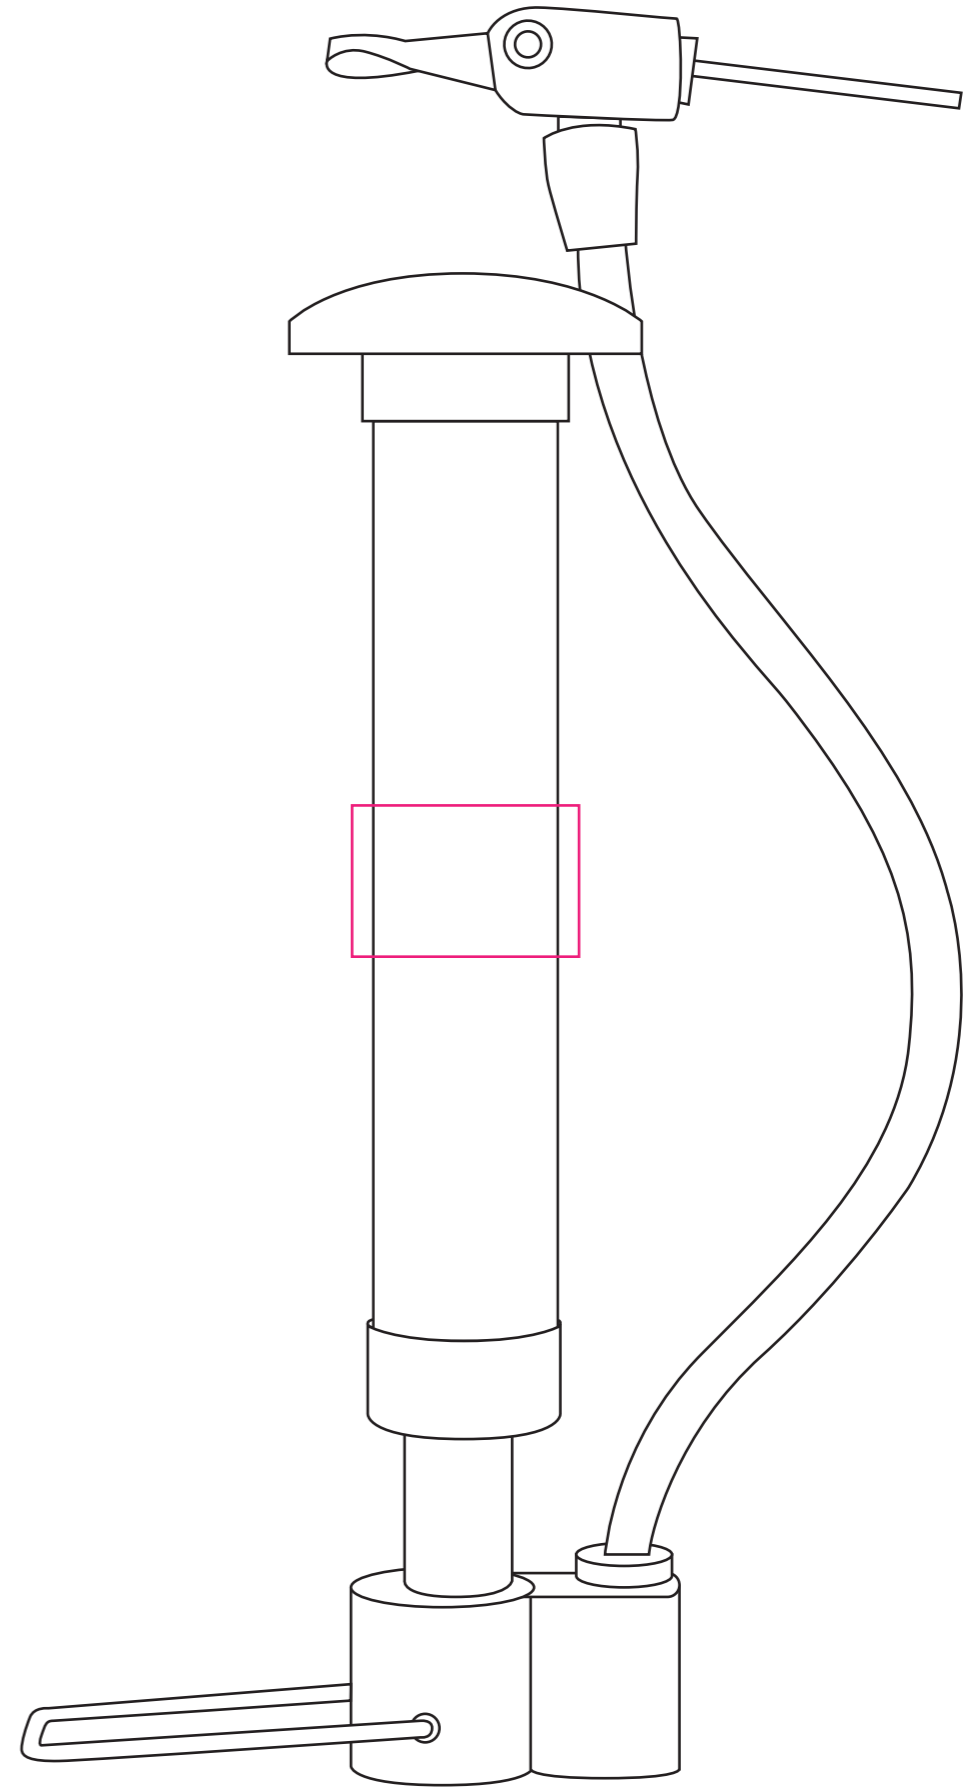

Product: PCH306  
Product Size: Ball: 215mm(Dia), Hand Pump: 18.2cm(H) x 2.7cm(D)  
Decoration Options: Ball: Screen Print, Hand Pump: Digital Label

Shown at 25% actual size

- Knife line
- Safe print area
- Bleed line

Print Size:727.5mm(W) x 577mm(H)

Print Size:30mm(W) x 20mm(H)

Shown at 100% actual size