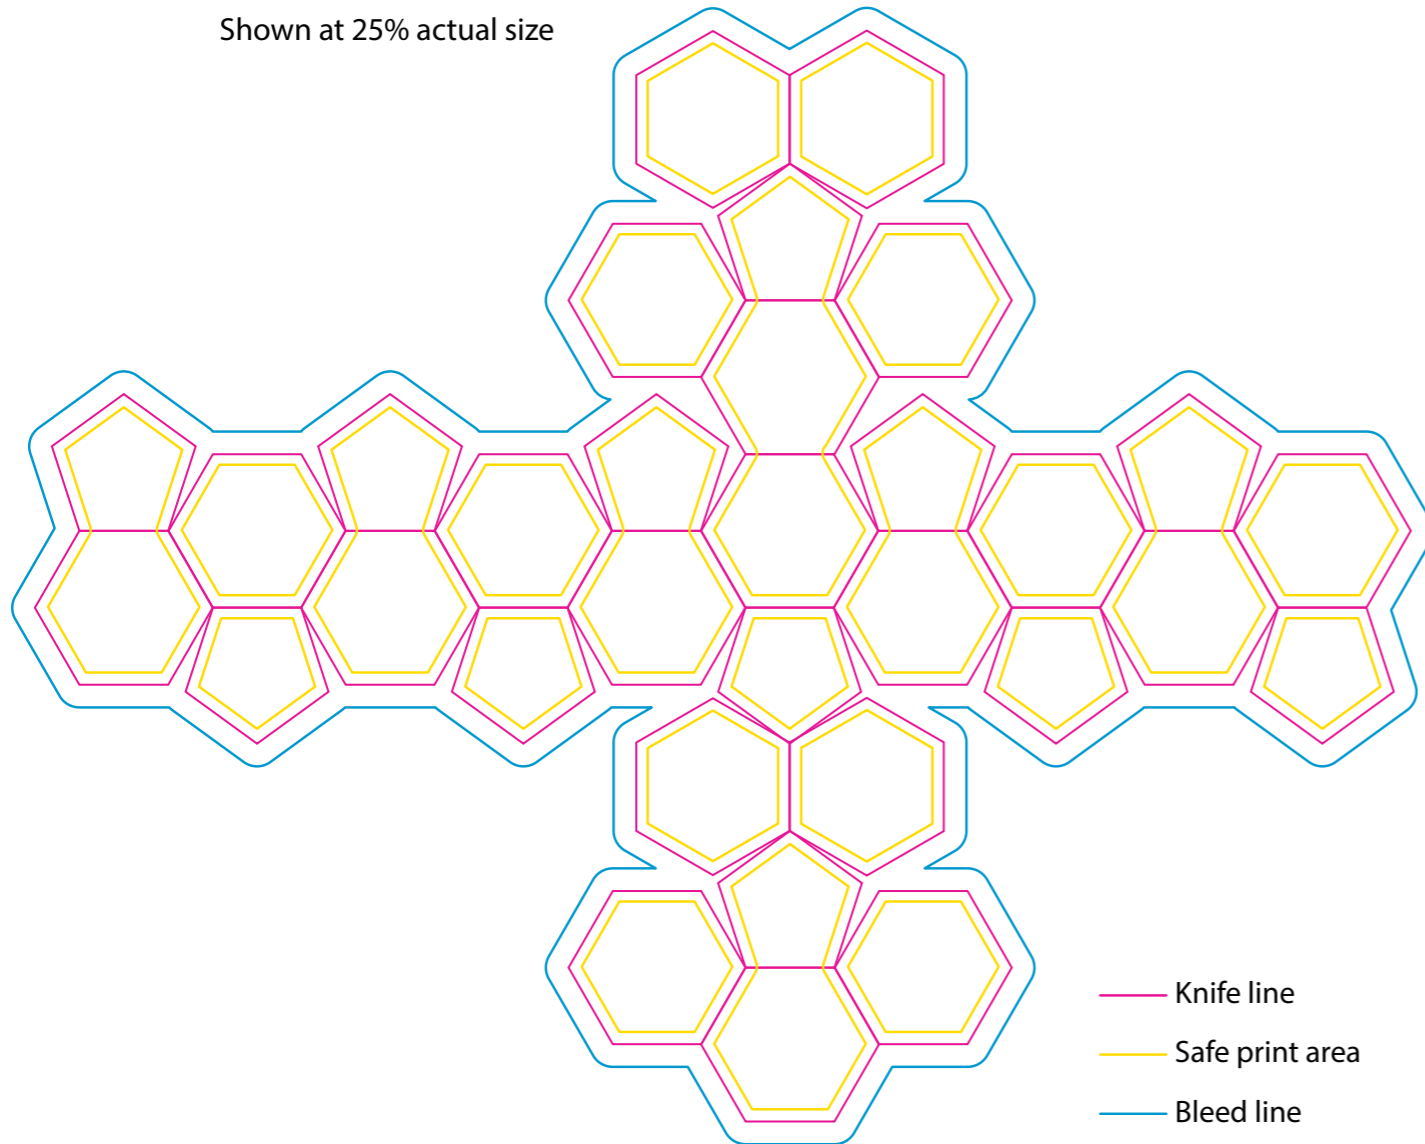

Product: PCH306  
Product Size: Ball: 215mm(Dia), Hand Pump: 18.2cm(H) x 2.7cm(D)  
Decoration Options: Ball: Screen Print, Hand Pump: Digital Label

Shown at 25% actual size

- Knife line
- Safe print area
- Bleed line

Print Size:727.5mm(W) x 577mm(H)

Print Size:30mm(W) x 20mm(H)

Shown at 100% actual size