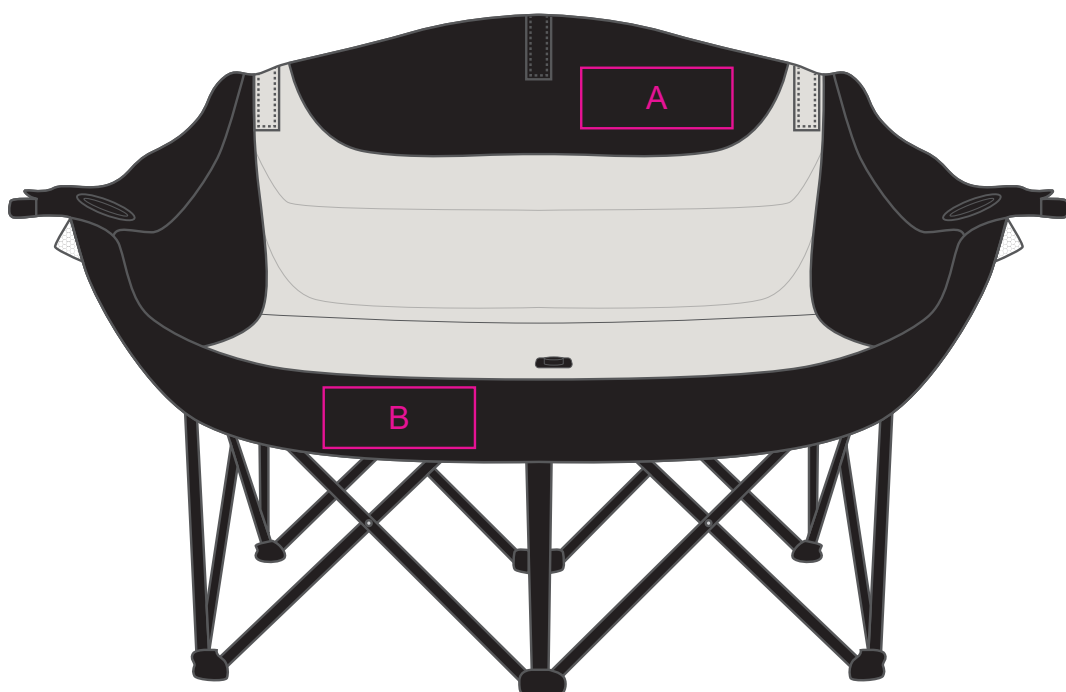

Product: PCH328
Product Size: unfold:140x50x90cm ; fold:38x30x90cm ; pouch:54x110cm
Decoration Options: Screen Print

Shown at 10% actual size
A/B:Print size:200mm(W) x 80mm(H)

C:Print size:150mm(W) x 200mm(H)