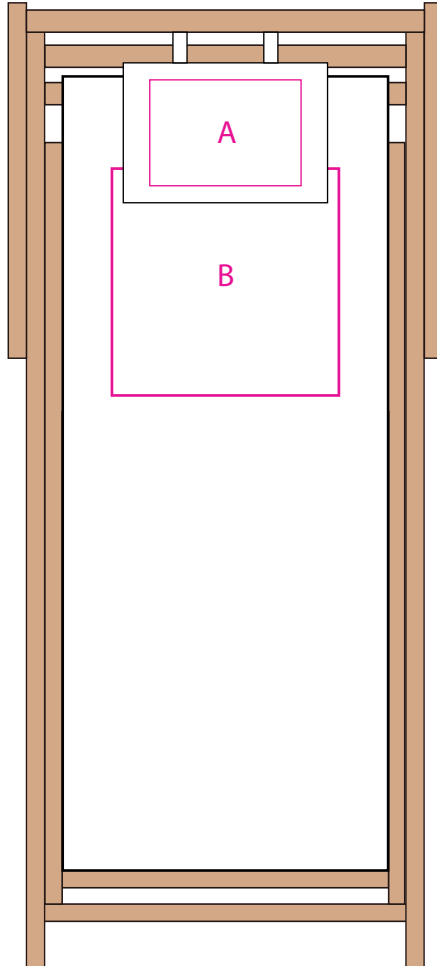

Product: PCH396
Product Size: 98x53x92cm
Decoration Options: Screen print , Digital print

Front

Shown at 10% actual size

Screen Print size:300mm(w) x 300mm(h)

Front

Shown at 10% actual size

Digital print size:430mm(w) x 1050mm(h)

— Knife Line

— Safe print area

— Bleed area

With pillow
Front

Shown at 10% actual size

A Screen Print size:200mm(w) x 140mm(h)

B Screen Print size:300mm(w) x 300mm(h)

With pillow
Front

Shown at 10% actual size

A Screen Print size:200mm(w) x 140mm(h)

B Digital print:430mm(w) x 1050mm(h)

- Knife Line
- Safe print area
- Bleed area