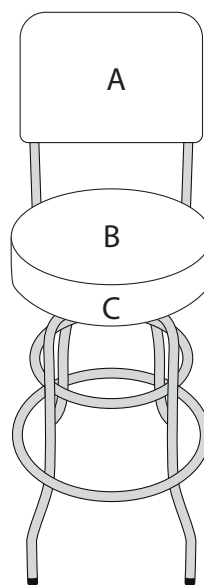

Product: PCH397
Product Size: Dia:35cm x H:76cm/110 cm
Decoration Options: Screen print

Shown at 15% actual size
Product size:350mm(w) x 250mm(h)
Print size:250mm(w) x 180mm(h)

Product size:350mm(dia)
Print size:300mm(dia)

Front

Back

Not actual size

C

Product size:1099mm(w) x 70mm(h)
Print size:1080mm(w) x 50mm(h)