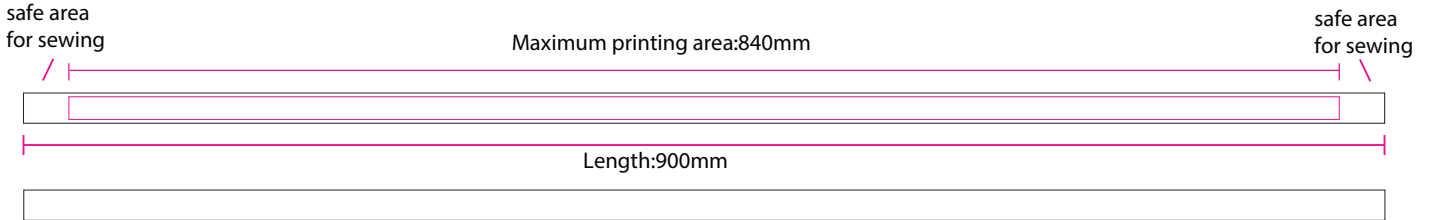

Product: PCH425  
Product Size: lanyard:900mm(w)x20mm(h),medal:50mm(w)x50mm(h)  
Decoration Options: Custom, Lanyard: Full colour

## Lanyard: Full colour

Shown at 20% actual size  
Product size: 900mm(W) x 20mm(H)

## Medal

Custom

Custom

Product size: Max 50mm(W) x 50mm(H)  
Shown At 100% Actual Size

Not actual size