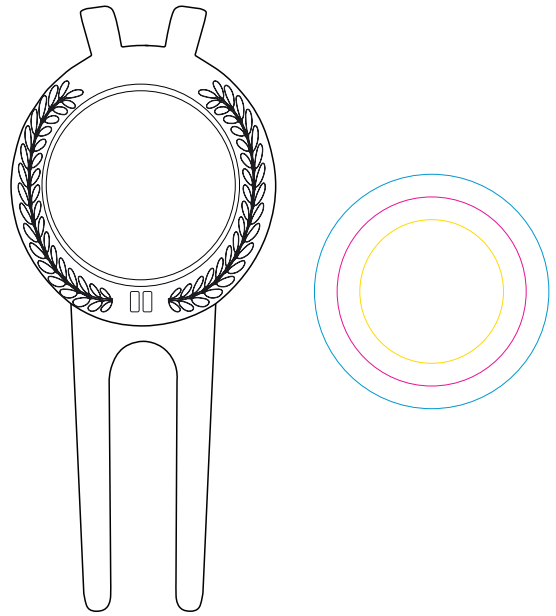

Product: PCH448  
Product Size: 35mm(w)x80mm(h)  
Decoration Options: Engraving, Screen print, Epoxy Doming, Enamel

Engraving, Screen print

Print size: 20mm(dia)

Epoxy Doming, Enamel

Print size: 25mm(dia)  
Shown at 100% actual size

- Knife line
- Safe print area
- Bleed are