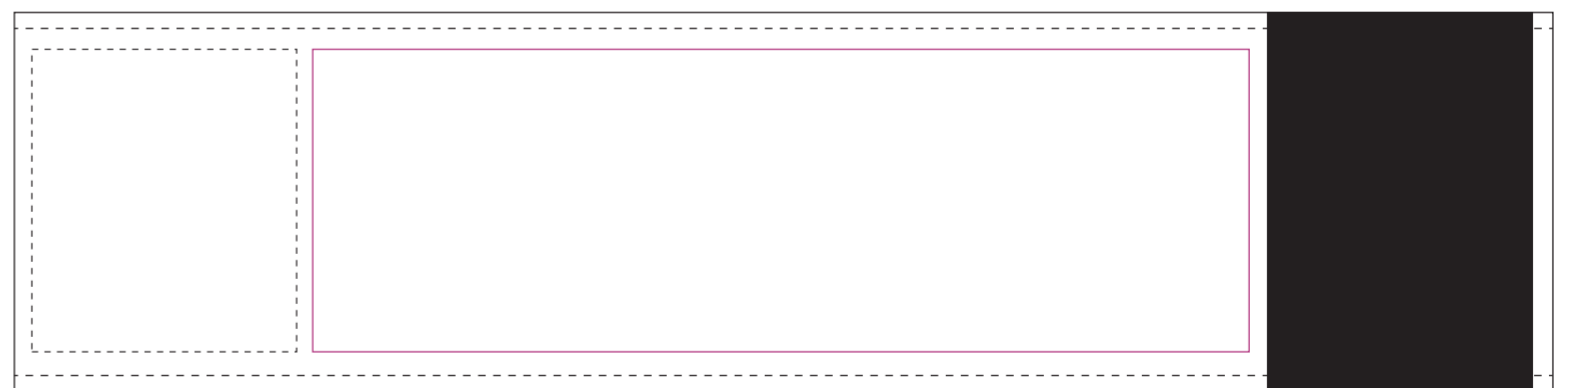

Product: PCH450  
Product Size: Dia: 105cm x 85cm (open); 13cm x 85cm (close)  
Decoration Options: Digital print

Shown at 15% actual size

Print size: 970mm(W) x 970mm(H)

- Knife line
- Safe print area
- Bleed area

#### 2cm Screen Print Umbrella Strap

Print Size: 105mm(W) x 14mm(H)  
Shown at 100% actual size

#### 5cm Screen Print Umbrella Strap

Print Size: 123mm(W) x 40mm(H)  
Shown at 100% actual size

**Please note that due to the manual sewing of the umbrella cloth, patterns that cross over the stitched seam, may have some variation to the artwork file.**