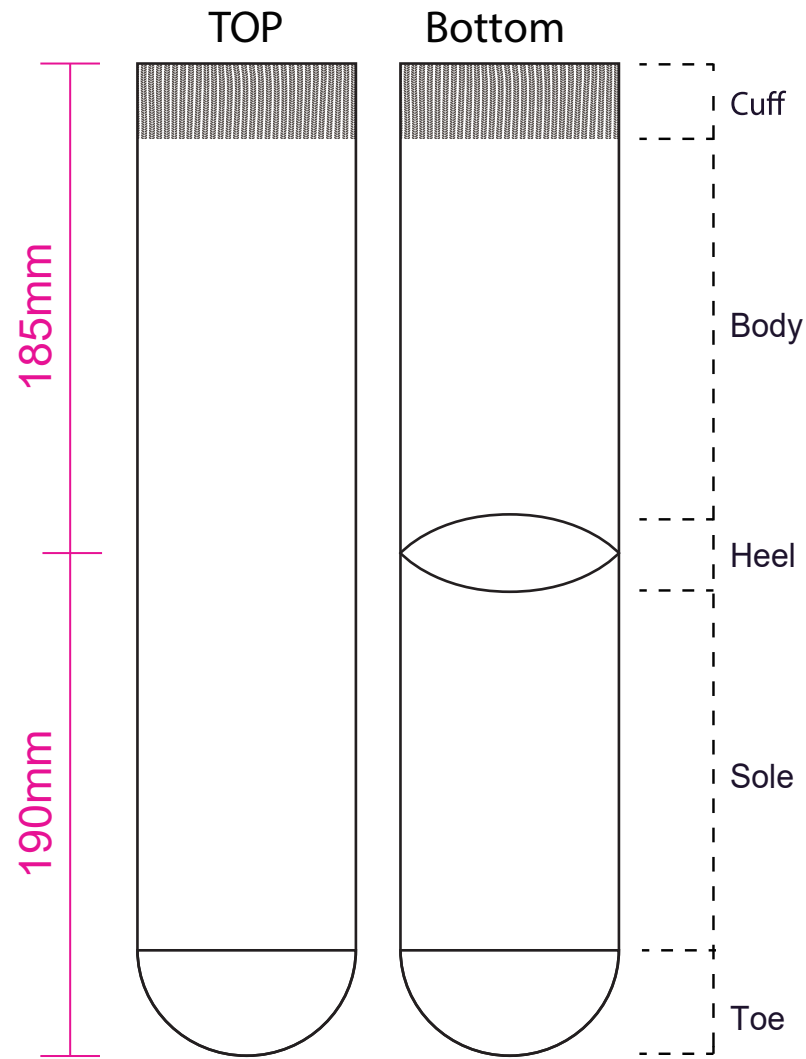

Product: PCH502
 Product Size: Socks: 185mm x 190mm
 Card A: 72x170mm
 Decoration Options: Socks: Jacquard craft, Embroidery, Card: CMYK

Shown at 35% actual size

Print size: 165.1mm(w) x 375mm(h)

Card

Print size: 72mm(w) x 170mm(h)
 Shown at 50% actual size

- Safe print area
- Bleed area
- Knife line
- Stitching