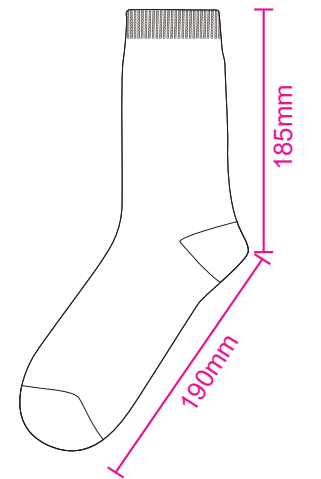

Product: PCH502
 Product Size: Socks: 185mm x 190mm
 Card A: 72x170mm
 Decoration Options: Socks: Jacquard craft, Embroidery, Card: CMYK

Shown at 35% actual size

Print size: 165.1mm(w) x 375mm(h)

Card

Print size: 72mm(w) x 170mm(h)
 Shown at 50% actual size

- Safe print area
- Bleed area
- Knife line
- Stitching