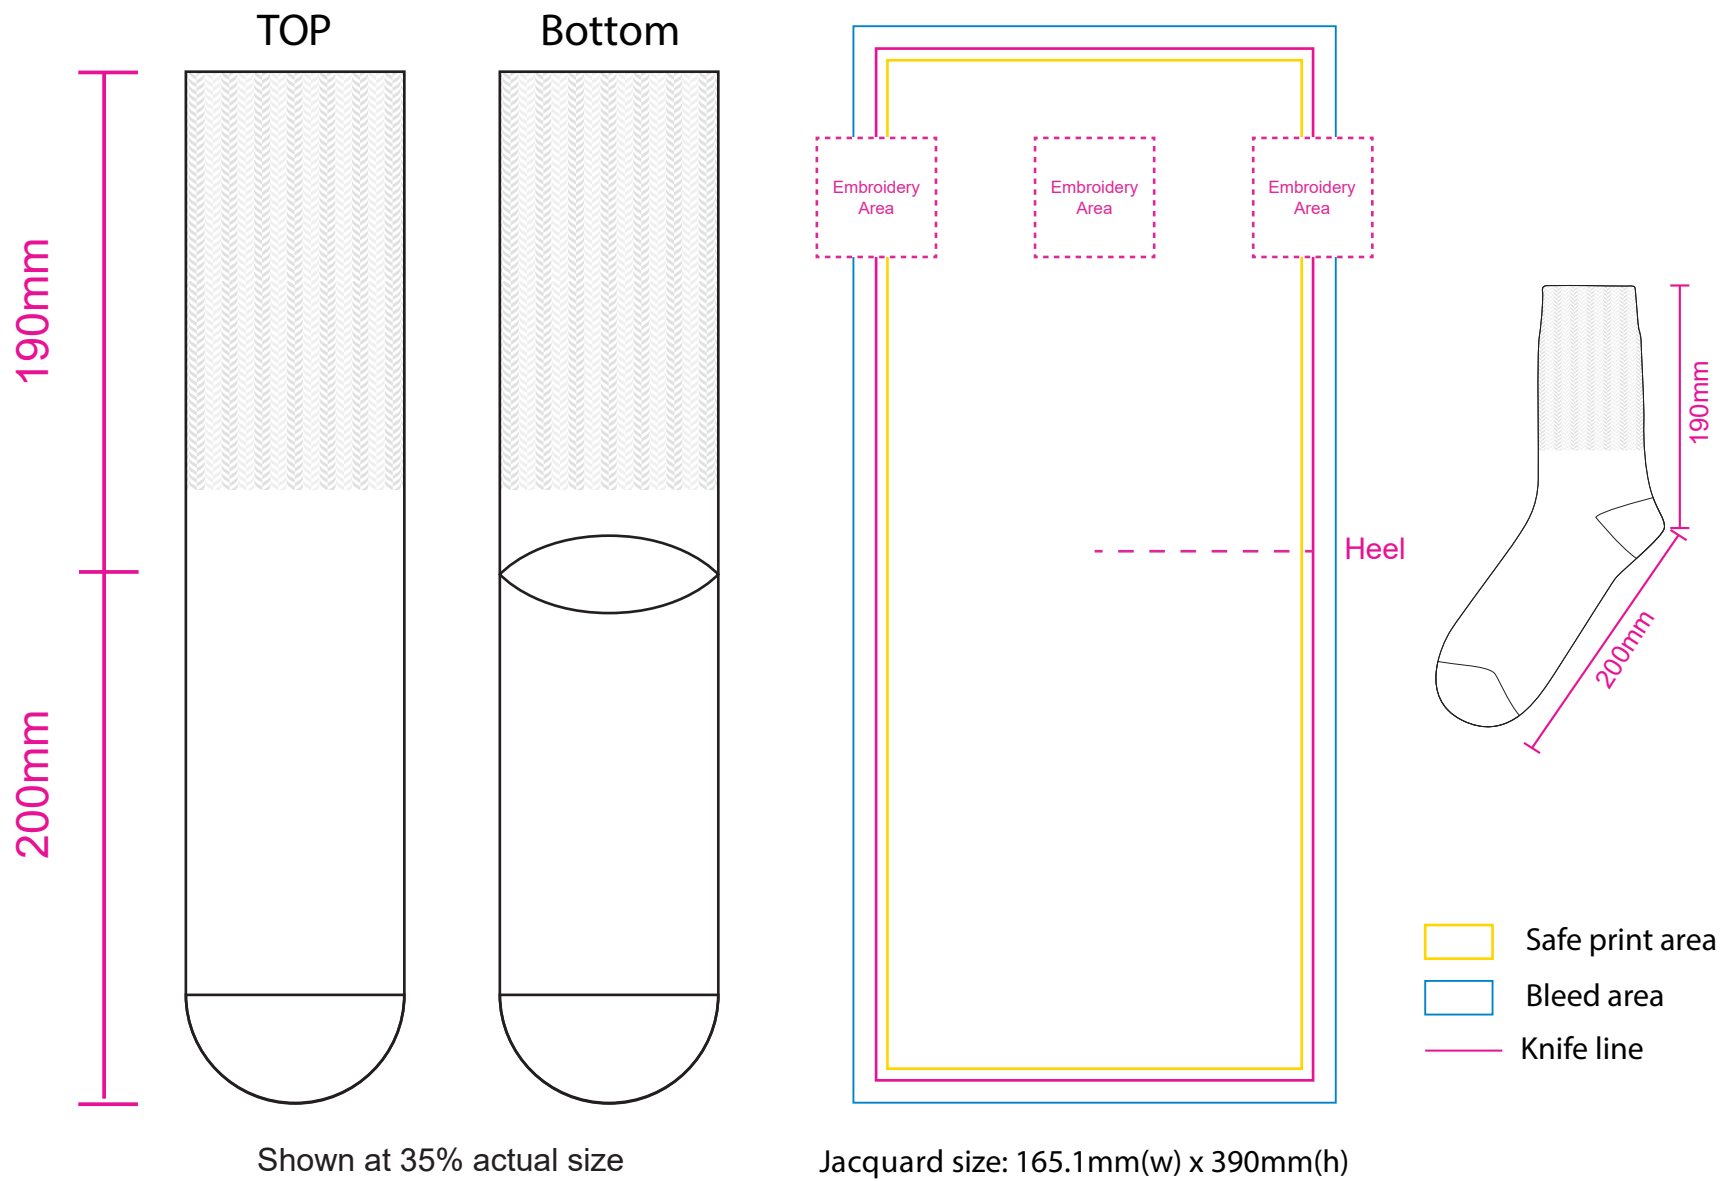

Product: PCH508
 Product Size: Socks: 190mm x 200mm
 Box: 360mm(l) x 60mm(h) x 110mm(w); Envelope: 220mm(w) x 110mm(h)
 Decoration Options: Socks: Jacquard craft, Embroidery, Silicone Print, Card: CMYK

Card

Print size: 72mm(w) x 170mm(h)
 Shown at 50% actual size

Paper Girdle

Product size: 84mm(w) x 70mm(h) x 20mm(d)
 Print size: 238mm(w) x 70mm(h)

- Knife line
- Safe print area
- Bleed line

Left

Right

190mm

200mm

Print Size: 75mm(W) x 180mm(H)

Shown at 70% actual size