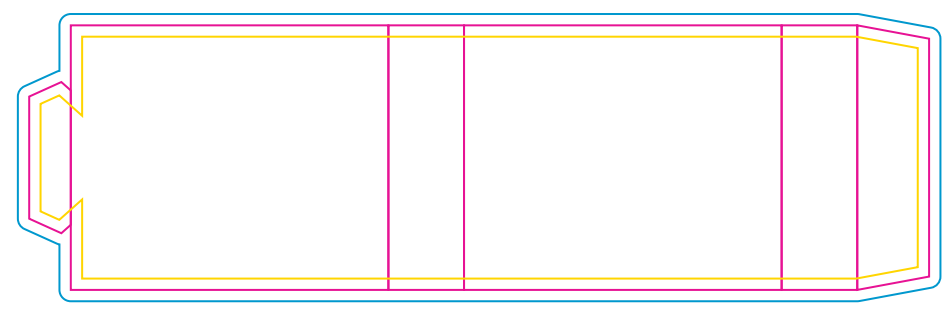

Product: PCH508
 Product Size: Socks: 190mm x 200mm
 Box: 360mm(l) x 60mm(h) x 110mm(w); Envelope: 220mm(w) x 110mm(h)
 Decoration Options: Socks: Jacquard craft, Embroidery, Silicone Print, Card: CMYK

Card

Print size: 72mm(w) x 170mm(h)
 Shown at 50% actual size

Paper Girdle

Product size: 84mm(w) x 70mm(h) x 20mm(d)
 Print size: 238mm(w) x 70mm(h)

- Knife line
- Safe print area
- Bleed line

Left

Right

190mm

200mm

Print Size: 75mm(W) x 180mm(H)

Shown at 70% actual size