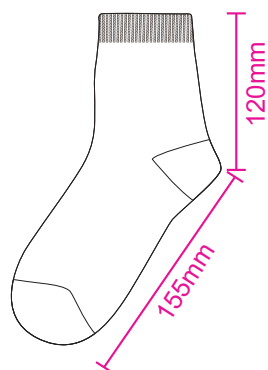

Product: PCH548  
 Product Size: 155mm x 120mm  
 Decoration Options: Jacquard craft, Embroidery, Silicone Print

Shown at 40% actual size

Print size: 165.1mm(w) x 275mm(h)

Card

Print size: 72mm(w) x 170mm(h)  
 Shown at 50% actual size

- Knife line
- Safe print area
- Bleed area

Left

Right

Print Size: 70mm(W) x 150mm(H)

Shown at 70% actual size