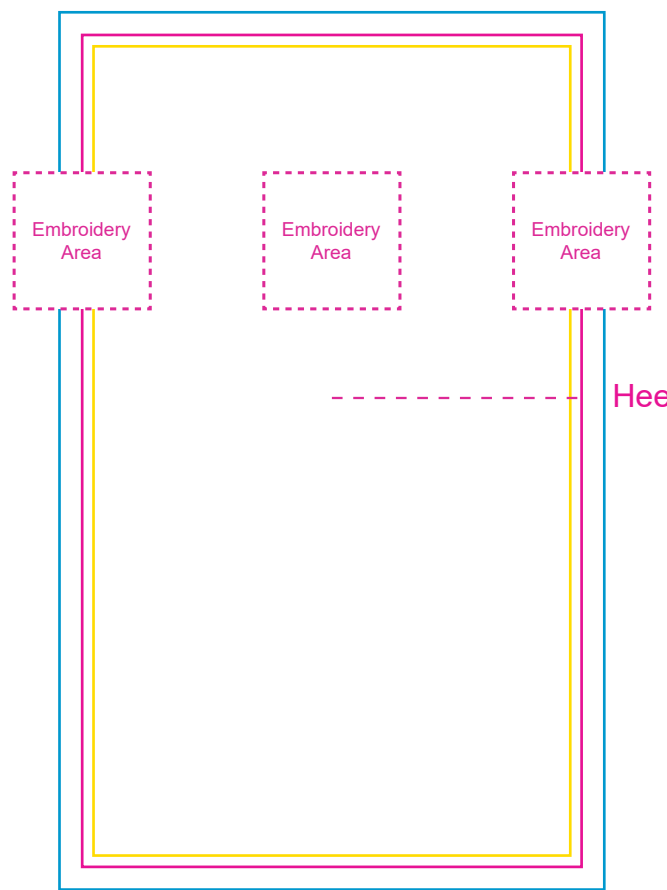

Product: PCH548  
 Product Size: 155mm x 120mm  
 Decoration Options: Jacquard craft, Embroidery, Silicone Print

Shown at 40% actual size

Print size: 165.1mm(w) x 275mm(h)

Card

Print size: 72mm(w) x 170mm(h)  
 Shown at 50% actual size

- Knife line
- Safe print area
- Bleed area

Left

Right

Print Size: 70mm(W) x 150mm(H)

Shown at 70% actual size