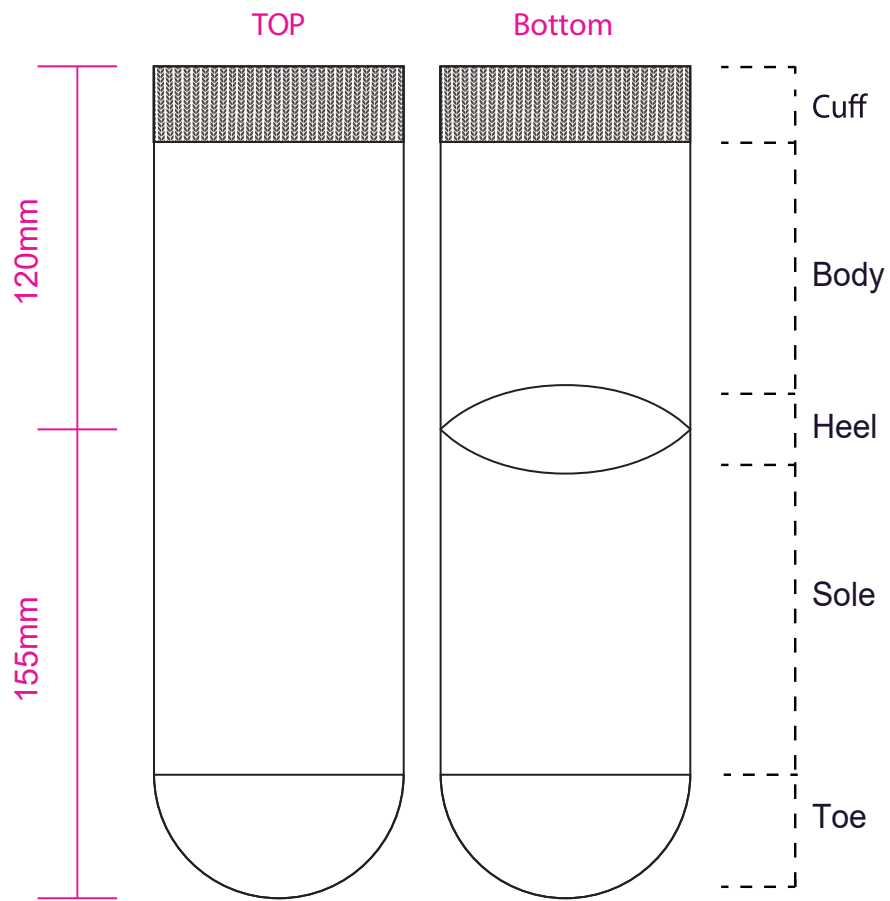

Product: PCH548  
 Product Size: 155mm x 120mm  
 Decoration Options: Jacquard craft, Embroidery, Silicone Print

Shown at 40% actual size

Print size: 165.1mm(w) x 275mm(h)

Card

Print size: 72mm(w) x 170mm(h)  
 Shown at 50% actual size

- Knife line
- Safe print area
- Bleed area

Left

Right

Print Size: 70mm(W) x 150mm(H)

Shown at 70% actual size