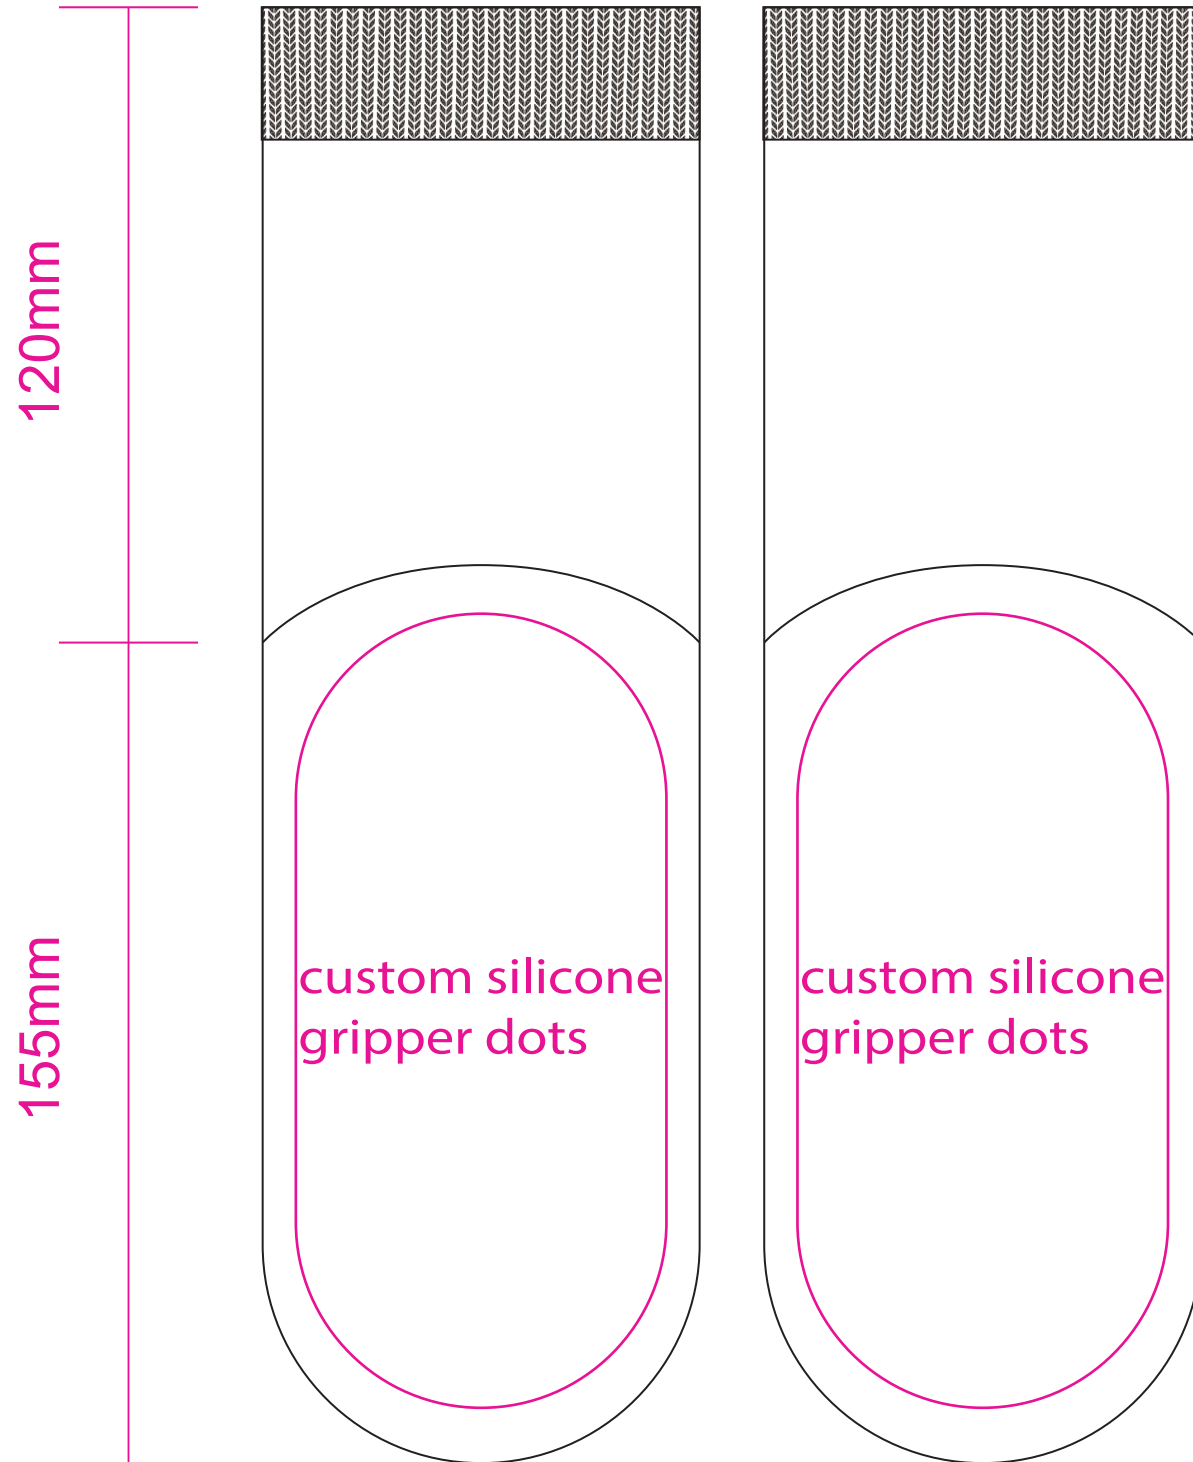

Product: PCH548  
 Product Size: 155mm x 120mm  
 Decoration Options: Jacquard craft, Embroidery, Silicone Print

Shown at 40% actual size

Print size: 165.1mm(w) x 275mm(h)

Card

Print size: 72mm(w) x 170mm(h)  
 Shown at 50% actual size

- Knife line
- Safe print area
- Bleed area

Left

Right

Print Size: 70mm(W) x 150mm(H)

Shown at 70% actual size