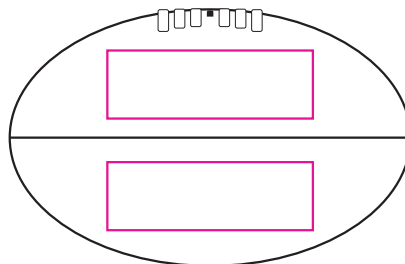

Product: PCH559
Product Size: Small (size 3) : Long circumference 650mm
Medium (size 4) : Long circumference 690mm
Large (size 5) : Long circumference 725mm
Decoration Options: Screen Print ,Full colour print

Screen Print

Small (size 3)

Print size: 100mm(w) x 32mm(h)

Medium (size 4)

Print size: 140mm(w) x 45mm(h)

Large (size 5)

Print size: 175mm(w) x 55mm(h)
Shown at 20% actual size

Full colour print

Small (size 3)

Shown at 20% actual size
Print size: 315mm(w) x 118.9mm(h)

Medium (size 4)

Shown at 20% actual size
Print size: 332mm(w) x 122mm(h)

Large (size 5)

Shown at 20% actual size
Print size: 350mm(w) x 131mm(h)

- Knife line
- Safe print area
- Bleed line