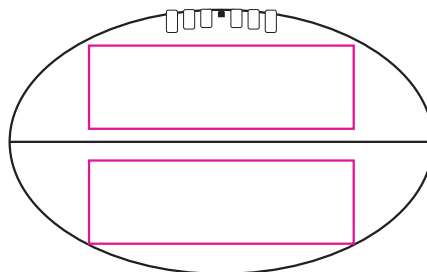

Product: PCH559
Product Size: Small (size 3) : Long circumference 650mm
Medium (size 4) : Long circumference 690mm
Large (size 5) : Long circumference 725mm
Decoration Options: Screen Print ,Full colour print

Screen Print

Small (size 3)

Print size: 100mm(w) x 32mm(h)

Medium (size 4)

Print size: 140mm(w) x 45mm(h)

Large (size 5)

Print size: 175mm(w) x 55mm(h)
Shown at 20% actual size

Full colour print

Small (size 3)

Shown at 20% actual size
Print size: 315mm(w) x 118.9mm(h)

Medium (size 4)

Shown at 20% actual size
Print size: 332mm(w) x 122mm(h)

Large (size 5)

Shown at 20% actual size
Print size: 350mm(w) x 131mm(h)

- Knife line
- Safe print area
- Bleed line