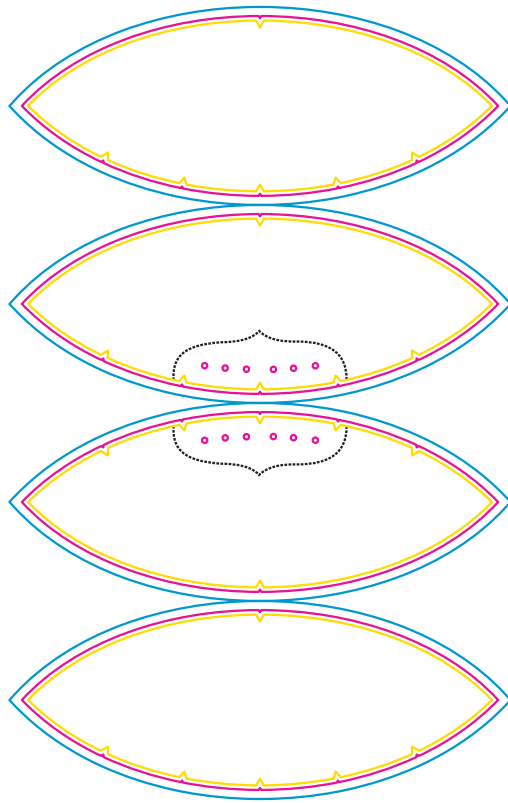

Product: PCH559
Product Size: Small (size 3) : Long circumference 650mm
Medium (size 4) : Long circumference 690mm
Large (size 5) : Long circumference 725mm
Decoration Options: Screen Print ,Full colour print

Screen Print

Small (size 3)

Print size: 100mm(w) x 32mm(h)

Medium (size 4)

Print size: 140mm(w) x 45mm(h)

Large (size 5)

Print size: 175mm(w) x 55mm(h)
Shown at 20% actual size

Full colour print

Small (size 3)

Shown at 20% actual size
Print size: 315mm(w) x 118.9mm(h)

Medium (size 4)

Shown at 20% actual size
Print size: 332mm(w) x 122mm(h)

Large (size 5)

Shown at 20% actual size
Print size: 350mm(w) x 131mm(h)

- Knife line
- Safe print area
- Bleed line