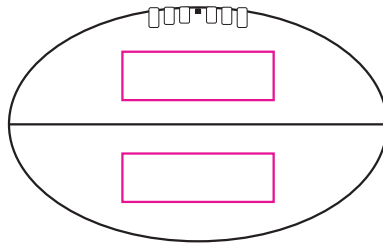

Product: PCH559
Product Size: Small (size 3) : Long circumference 650mm
Medium (size 4) : Long circumference 690mm
Large (size 5) : Long circumference 725mm
Decoration Options: Screen Print ,Full colour print

Screen Print

Small (size 3)

Print size: 100mm(w) x 32mm(h)

Medium (size 4)

Print size: 140mm(w) x 45mm(h)

Large (size 5)

Print size: 175mm(w) x 55mm(h)
Shown at 20% actual size

Full colour print

Small (size 3)

Shown at 20% actual size
Print size: 315mm(w) x 118.9mm(h)

Medium (size 4)

Shown at 20% actual size
Print size: 332mm(w) x 122mm(h)

Large (size 5)

Shown at 20% actual size
Print size: 350mm(w) x 131mm(h)