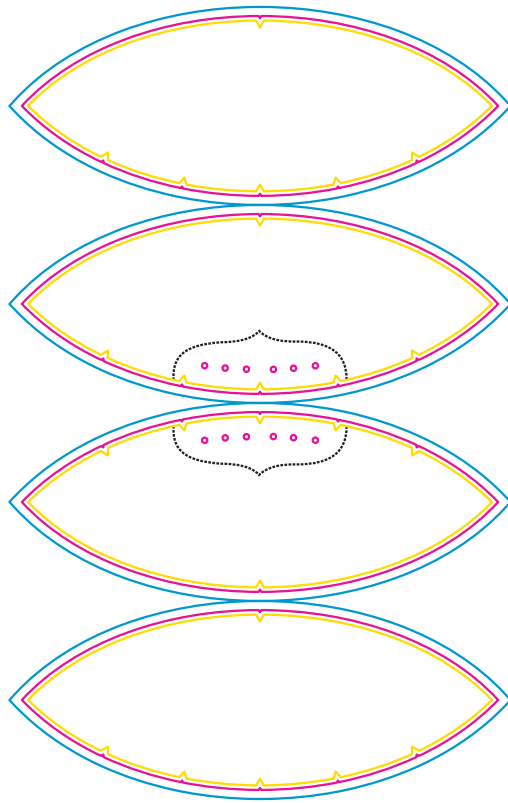

Product: PCH560
Product Size: Small (size 3) : Long circumference 650mm
Medium (size 4) : Long circumference 690mm
Large (size 5) : Long circumference 725mm
Decoration Options: Screen Print ,Full colour print

Screen Print

Small (size 3)

Print size: 100mm(w) x 32mm(h)

Medium (size 4)

Print size: 140mm(w) x 45mm(h)

Large (size 5)

Print size: 175mm(w) x 55mm(h)
Shown at 20% actual size

Full colour print

Small (size 3)

Shown at 20% actual size
Print size: 315mm(w) x 118.9mm(h)

Medium (size 4)

Shown at 20% actual size
Print size: 332mm(w) x 122mm(h)

Large (size 5)

Shown at 20% actual size
Print size: 350mm(w) x 131mm(h)

- Knife line
- Safe print area
- Bleed line