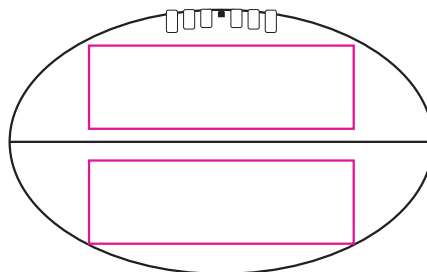

Product: PCH560
Product Size: Small (size 3) : Long circumference 650mm
Medium (size 4) : Long circumference 690mm
Large (size 5) : Long circumference 725mm
Decoration Options: Screen Print ,Full colour print

Screen Print

Small (size 3)

Print size: 100mm(w) x 32mm(h)

Medium (size 4)

Print size: 140mm(w) x 45mm(h)

Large (size 5)

Print size: 175mm(w) x 55mm(h)
Shown at 20% actual size

Full colour print

Small (size 3)

Shown at 20% actual size
Print size: 315mm(w) x 118.9mm(h)

Medium (size 4)

Shown at 20% actual size
Print size: 332mm(w) x 122mm(h)

Large (size 5)

Shown at 20% actual size
Print size: 350mm(w) x 131mm(h)

- Knife line
- Safe print area
- Bleed line