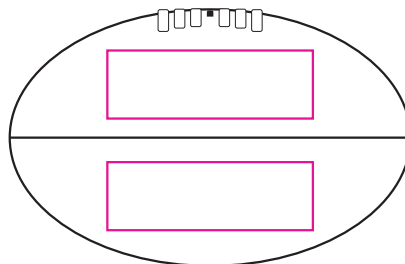

Product: PCH560
Product Size: Small (size 3) : Long circumference 650mm
Medium (size 4) : Long circumference 690mm
Large (size 5) : Long circumference 725mm
Decoration Options: Screen Print ,Full colour print

Screen Print

Small (size 3)

Print size: 100mm(w) x 32mm(h)

Medium (size 4)

Print size: 140mm(w) x 45mm(h)

Large (size 5)

Print size: 175mm(w) x 55mm(h)
Shown at 20% actual size

Full colour print

Small (size 3)

Shown at 20% actual size
Print size: 315mm(w) x 118.9mm(h)

Medium (size 4)

Shown at 20% actual size
Print size: 332mm(w) x 122mm(h)

Large (size 5)

Shown at 20% actual size
Print size: 350mm(w) x 131mm(h)

- Knife line
- Safe print area
- Bleed line