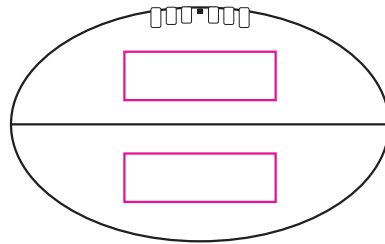

Product: PCH560
Product Size: Small (size 3) : Long circumference 650mm
Medium (size 4) : Long circumference 690mm
Large (size 5) : Long circumference 725mm
Decoration Options: Screen Print ,Full colour print

Screen Print

Small (size 3)

Print size: 100mm(w) x 32mm(h)

Medium (size 4)

Print size: 140mm(w) x 45mm(h)

Large (size 5)

Print size: 175mm(w) x 55mm(h)
Shown at 20% actual size

Full colour print

Small (size 3)

Shown at 20% actual size
Print size: 315mm(w) x 118.9mm(h)

Medium (size 4)

Shown at 20% actual size
Print size: 332mm(w) x 122mm(h)

Large (size 5)

Shown at 20% actual size
Print size: 350mm(w) x 131mm(h)

- Knife line
- Safe print area
- Bleed line