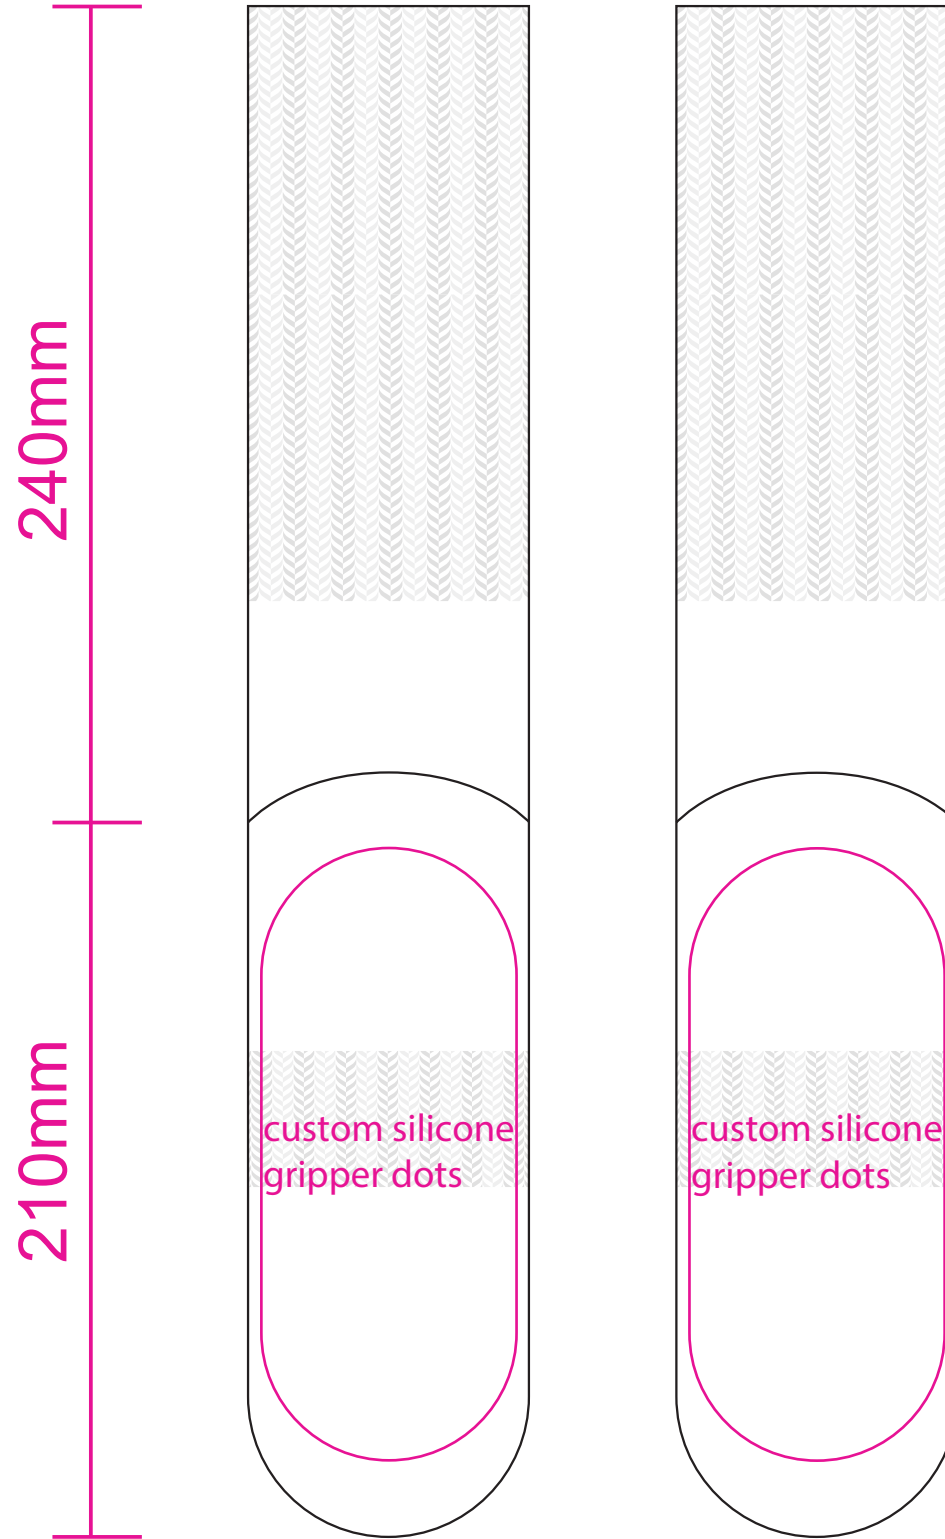

Product: PCH566
 Product Size: 210mm x 240mm
 Decoration Options: Jacquard craft, Embroidery, Silicone Print

Shown at 30% actual size

Print size: 72mm(w) x 170mm(h)
 Shown at 50% actual size

Print size: 165.1mm(w) x 450mm(h)

- Knife line
- Safe print area
- Bleed line

Left

Right

Print Size: 75mm(W) x 180mm(H)

Shown at 45% actual size