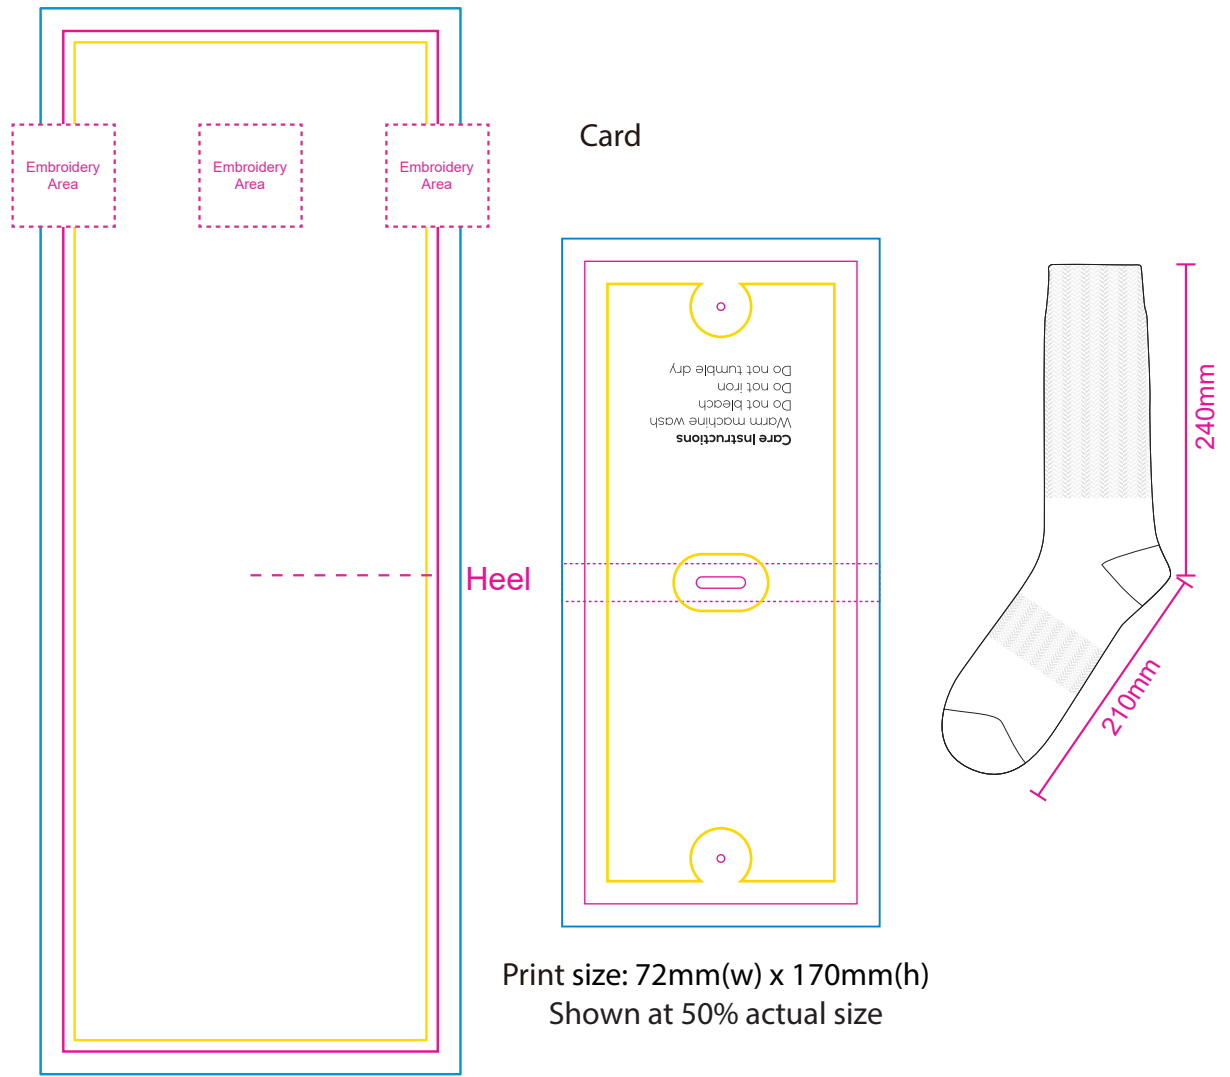

Product: PCH566
 Product Size: 210mm x 240mm
 Decoration Options: Jacquard craft, Embroidery, Silicone Print

Shown at 30% actual size

Print size: 72mm(w) x 170mm(h)
 Shown at 50% actual size

Print size: 165.1mm(w) x 450mm(h)

- Knife line
- Safe print area
- Bleed line

Left

Right

Print Size: 75mm(W) x 180mm(H)

Shown at 45% actual size