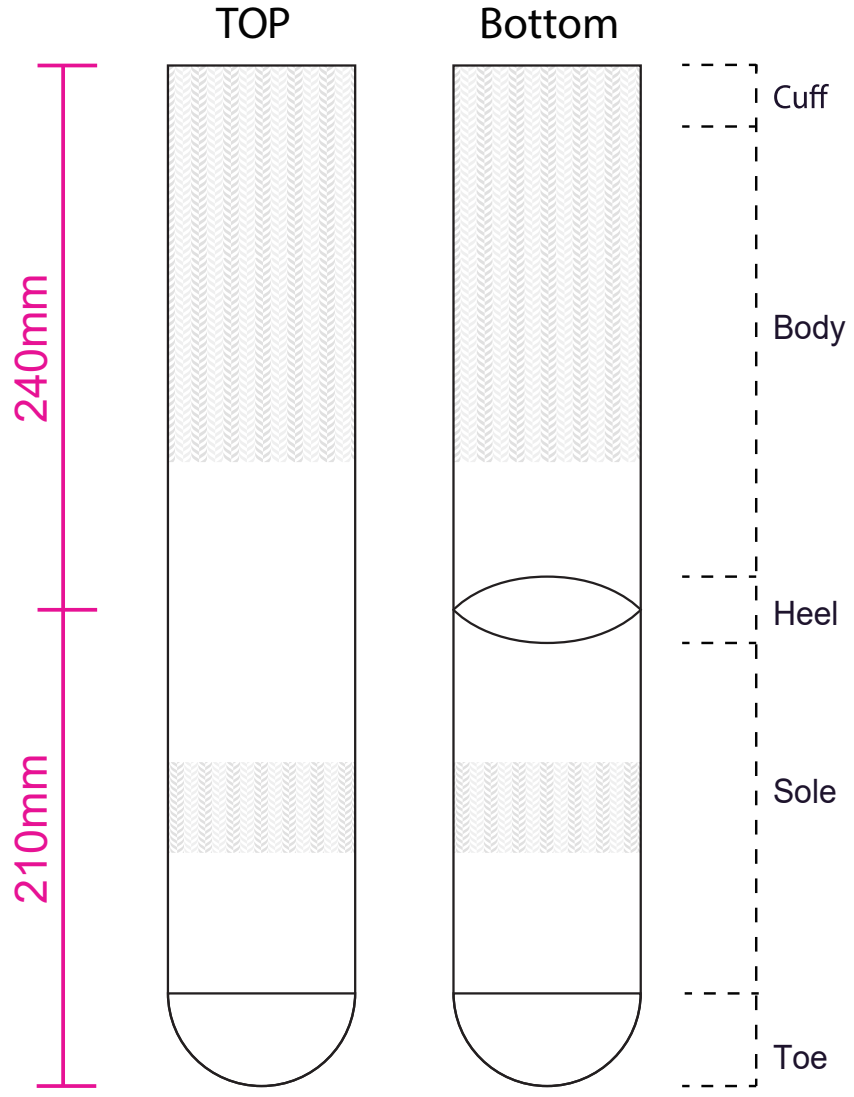

Product: PCH566
 Product Size: 210mm x 240mm
 Decoration Options: Jacquard craft, Embroidery, Silicone Print

Shown at 30% actual size

Print size: 72mm(w) x 170mm(h)
 Shown at 50% actual size

Print size: 165.1mm(w) x 450mm(h)

- Knife line
- Safe print area
- Bleed line

Left

Right

Print Size: 75mm(W) x 180mm(H)

Shown at 45% actual size