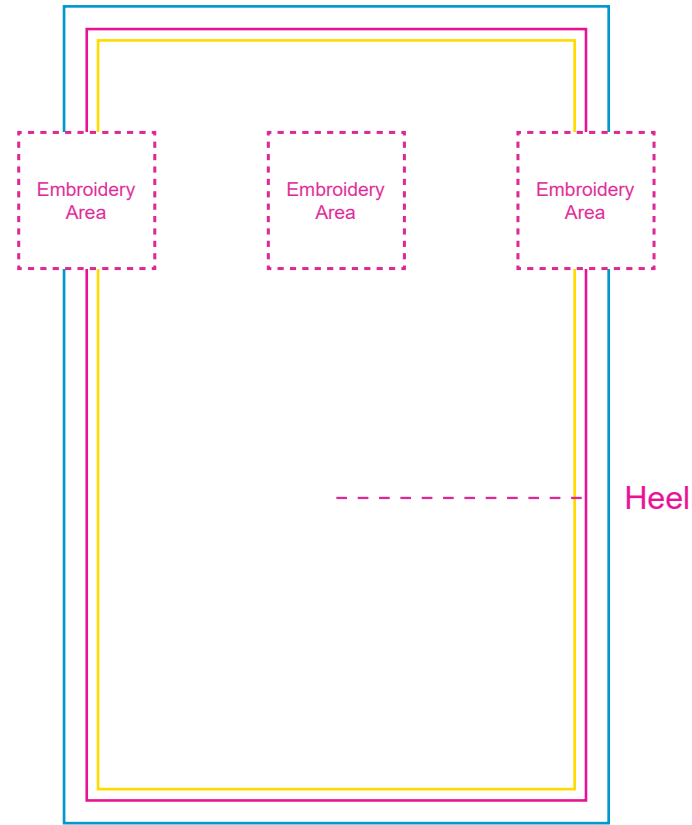

Product: PCH574
 Product Size: 100mm x 155mm
 Decoration Options: Jacquard craft, Embroidery

Shown at 40% actual size

Print size: 165.1mm(w) x 255mm(h)

Print size: 72mm(w) x 170mm(h)
 Shown at 50% actual size

- Knife line
- Safe print area
- Bleed area