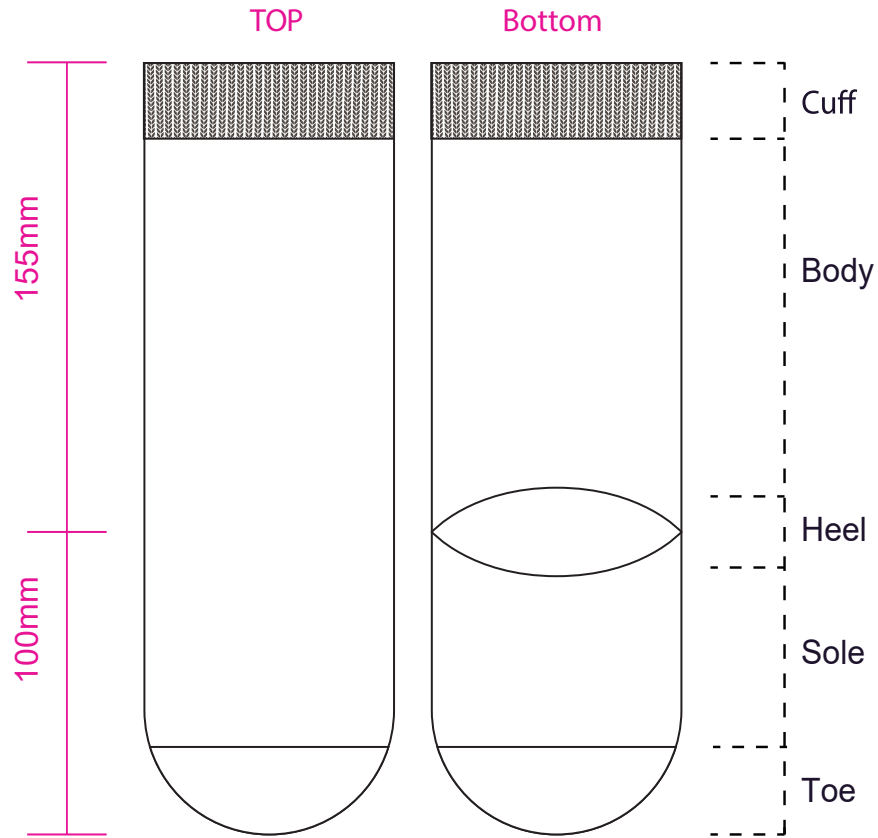

Product: PCH574
 Product Size: 100mm x 155mm
 Decoration Options: Jacquard craft, Embroidery

Shown at 40% actual size

Print size: 165.1mm(w) x 255mm(h)

Print size: 72mm(w) x 170mm(h)
 Shown at 50% actual size

- Knife line
- Safe print area
- Bleed area