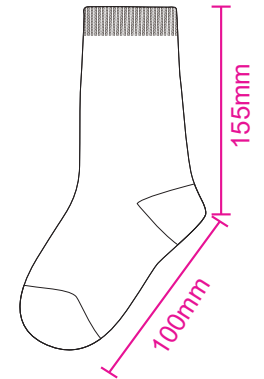

Product: PCH574
 Product Size: 100mm x 155mm
 Decoration Options: Jacquard craft, Embroidery

Shown at 40% actual size

Print size: 165.1mm(w) x 255mm(h)

Print size: 72mm(w) x 170mm(h)
 Shown at 50% actual size

- Knife line
- Safe print area
- Bleed area