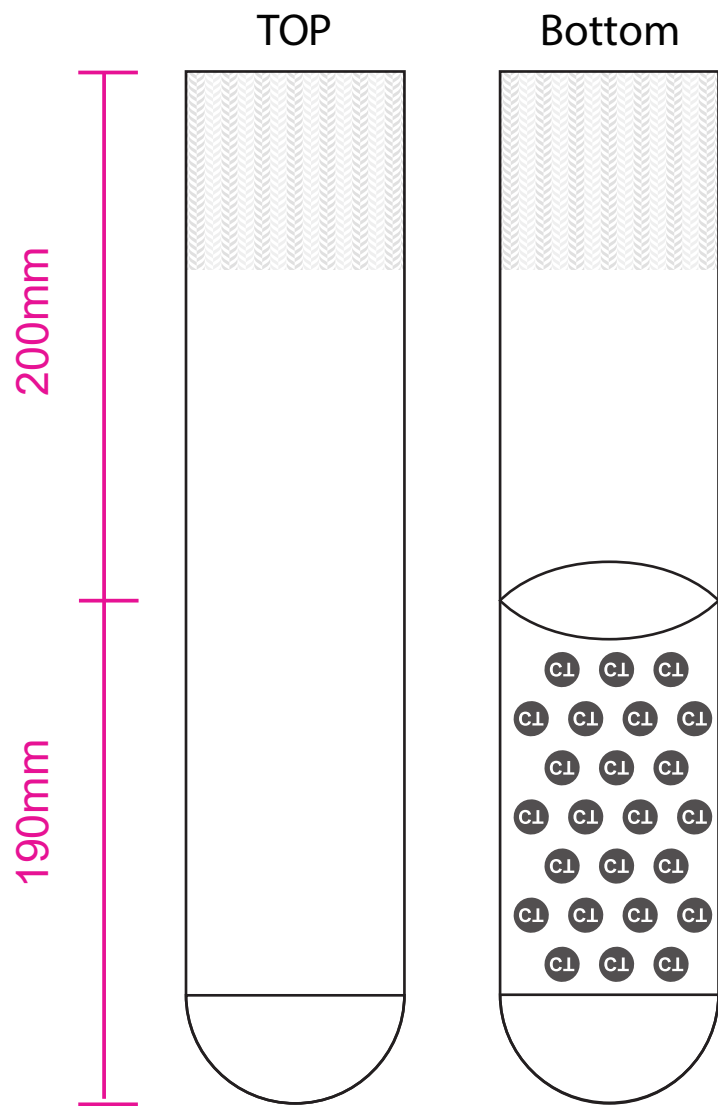

Product: PCH576  
Product Size: 19x20cm  
Decoration Options: Jacquard craft, Embroidery

Shown at 35% actual size

Jacquard size: 165.1mm(w) x 390mm(h)

Card

Print size: 72mm(w) x 170mm(h)  
Shown at 50% actual size

- Safe print area
- Bleed area
- Knife line