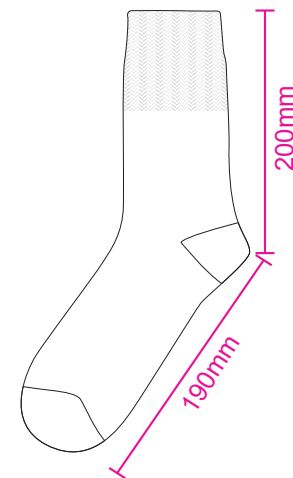

Product: PCH576  
Product Size: 19x20cm  
Decoration Options: Jacquard craft, Embroidery

Shown at 35% actual size

Jacquard size: 165.1mm(w) x 390mm(h)

Card

Print size: 72mm(w) x 170mm(h)  
Shown at 50% actual size

- Safe print area
- Bleed area
- Knife line