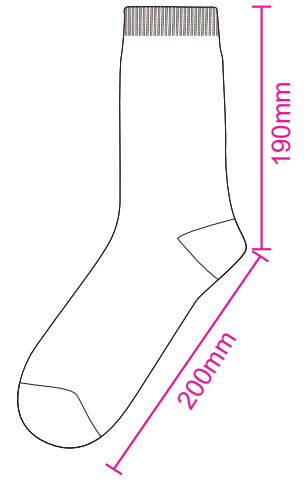

Product: PCH578
 Product Size: 200mm x 190mm
 Decoration Options: Jacquard craft, Embroidery, Woven label

Shown at 35% actual size

Print size: 165.1mm(w) x 390mm(h)

Card

Print size: 72mm(w) x 170mm(h)
 Shown at 50% actual size

- Knife line
- Safe print area
- Bleed line