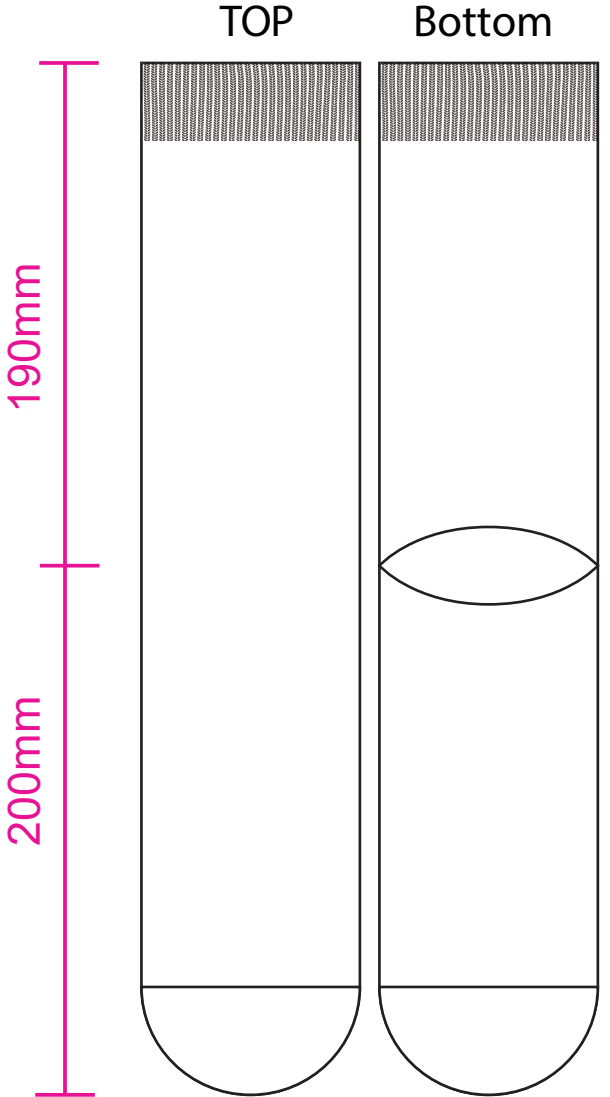

Product: PCH578
 Product Size: 200mm x 190mm
 Decoration Options: Jacquard craft, Embroidery, Woven label

Shown at 35% actual size

Print size: 165.1mm(w) x 390mm(h)

Card

Print size: 72mm(w) x 170mm(h)
 Shown at 50% actual size

- Knife line
- Safe print area
- Bleed line