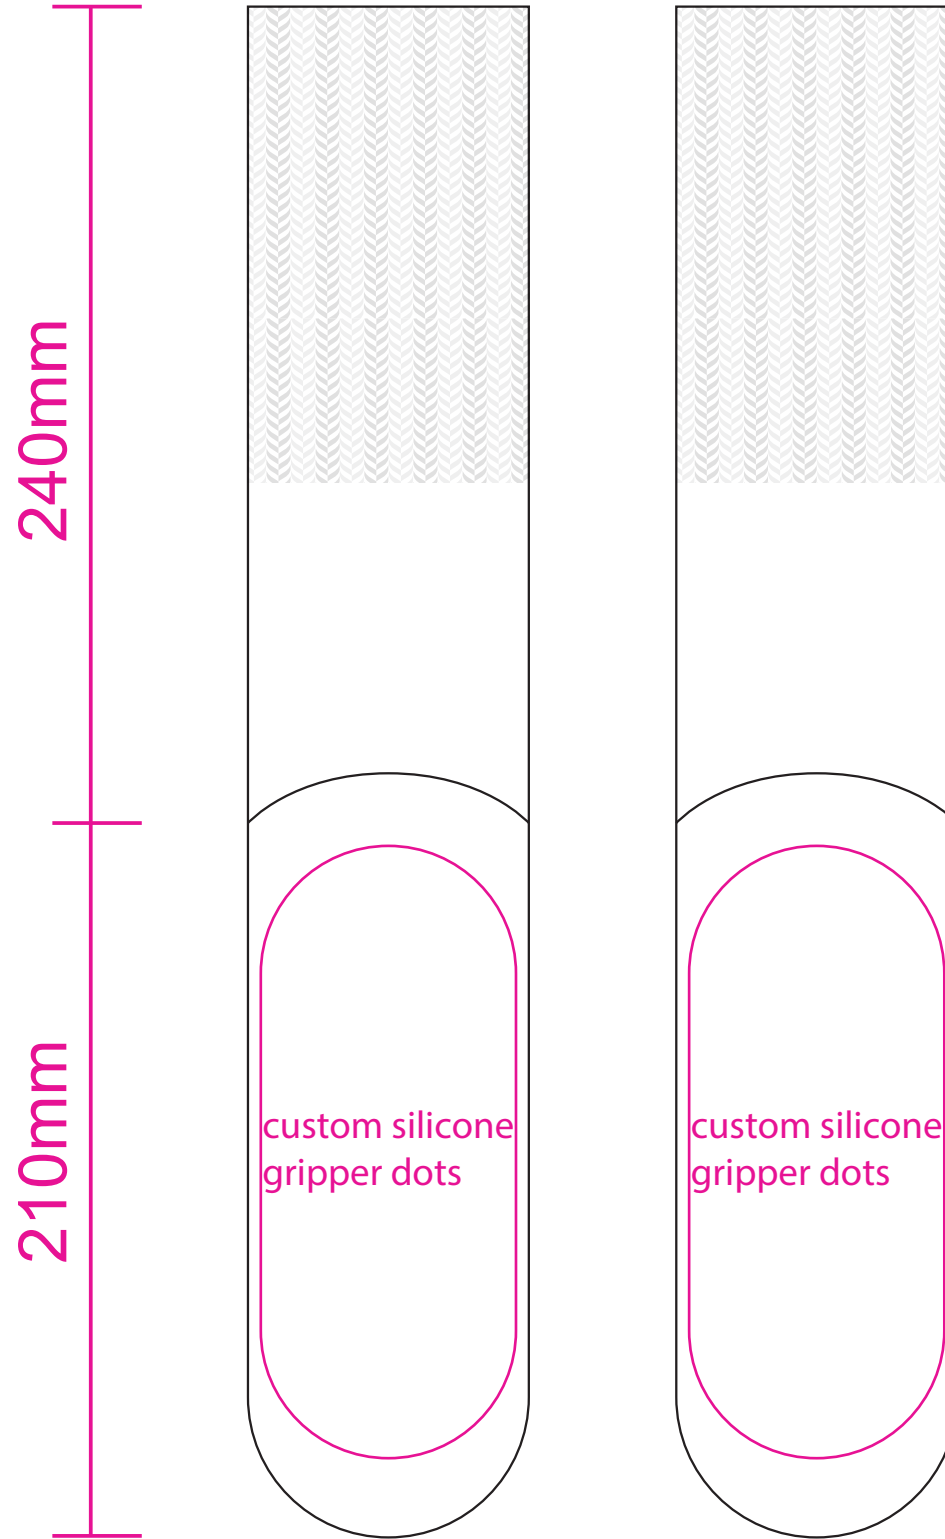

Product: PCH579
 Product Size: 210mm x 240mm
 Decoration Options: Jacquard craft, Embroidery, Silicone Print

Shown at 30% actual size

Print size: 165.1mm(w) x 450mm(h)

- Knife line
- Safe print area
- Bleed line

Card

Print size: 72mm(w) x 170mm(h)
 Shown at 50% actual size

Left

Right

Print Size: 75mm(W) x 180mm(H)

Shown at 45% actual size