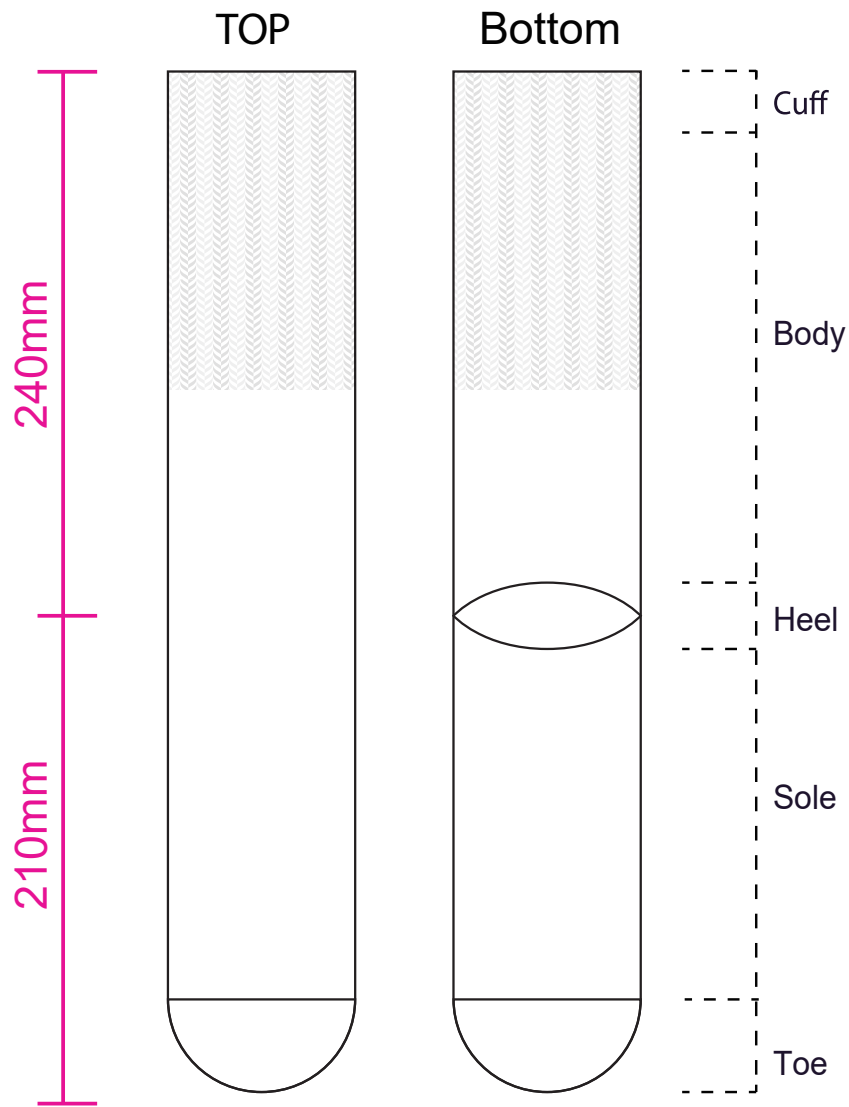

Product: PCH579
 Product Size: 210mm x 240mm
 Decoration Options: Jacquard craft, Embroidery, Silicone Print

Shown at 30% actual size

Print size: 165.1mm(w) x 450mm(h)

- Knife line
- Safe print area
- Bleed line

Card

Print size: 72mm(w) x 170mm(h)
 Shown at 50% actual size

Left

Right

Print Size: 75mm(W) x 180mm(H)

Shown at 45% actual size