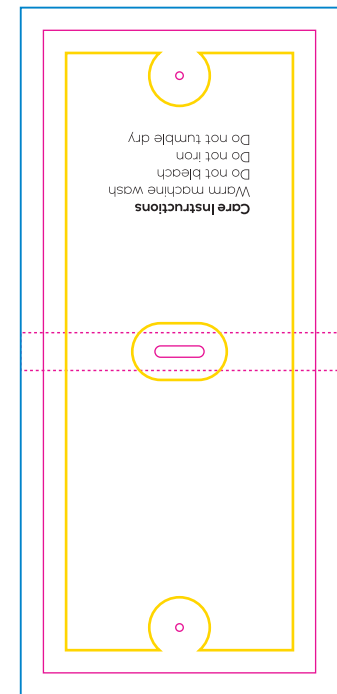

Product: PCH579
 Product Size: 210mm x 240mm
 Decoration Options: Jacquard craft, Embroidery, Silicone Print

Shown at 30% actual size

Print size: 165.1mm(w) x 450mm(h)

- Knife line
- Safe print area
- Bleed line

Card

Print size: 72mm(w) x 170mm(h)
 Shown at 50% actual size

Left

Right

Print Size: 75mm(W) x 180mm(H)

Shown at 45% actual size