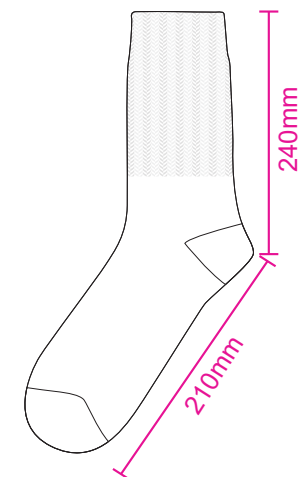

Product: PCH579
 Product Size: 210mm x 240mm
 Decoration Options: Jacquard craft, Embroidery, Silicone Print

Shown at 30% actual size

Print size: 165.1mm(w) x 450mm(h)

- Knife line
- Safe print area
- Bleed line

Card

Print size: 72mm(w) x 170mm(h)
 Shown at 50% actual size

Left

Right

Print Size: 75mm(W) x 180mm(H)

Shown at 45% actual size