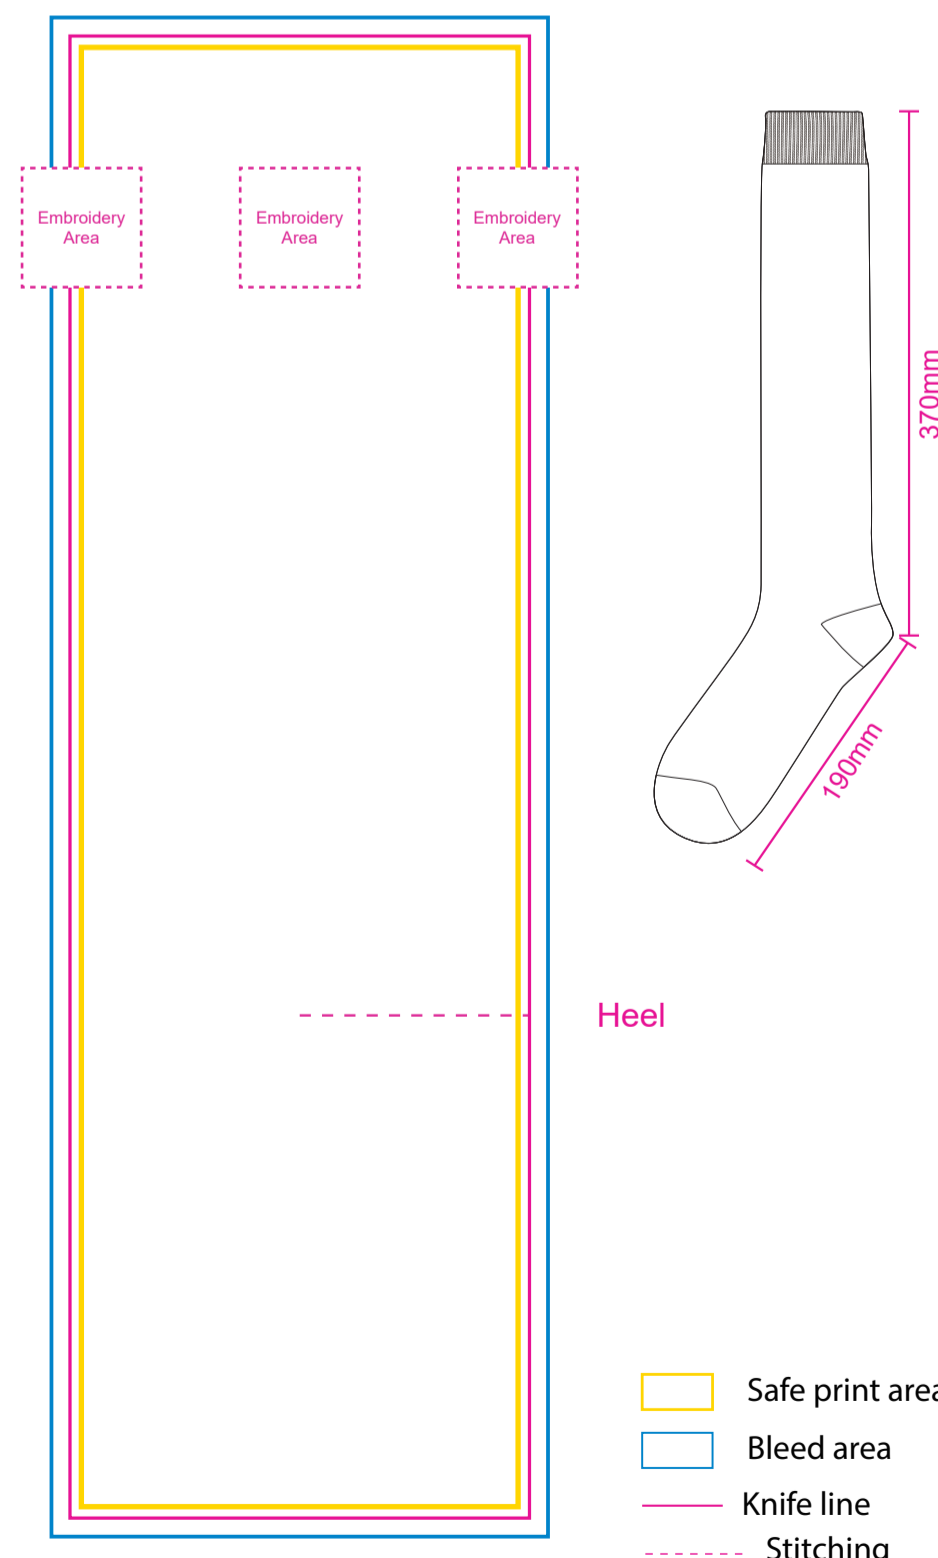

Product: PCH585A
 Product Size: Socks: S/M:180mm x 350mm, L/XL:190mm x 370mm
 Card A:72 x 170mm;
 Decoration Options: Socks: Jacquard craft, Embroidery, Silicone Print, Card:CMYK

S/M

Shown at 35% actual size

Print size: 173.646mm(W) x 530mm(H)

Card

Print size: 72mm(W) x 170mm(H)
 Shown at 100% actual size

L/XL

Shown at 35% actual size

Print size: 173.646mm(W) x 560mm(H)

S/M

L/XL

Left

Right

Left

Right

350mm

180mm

370mm

190mm

Print Size: 75mm(W) x 180mm(H)
Shown at 70% actual size