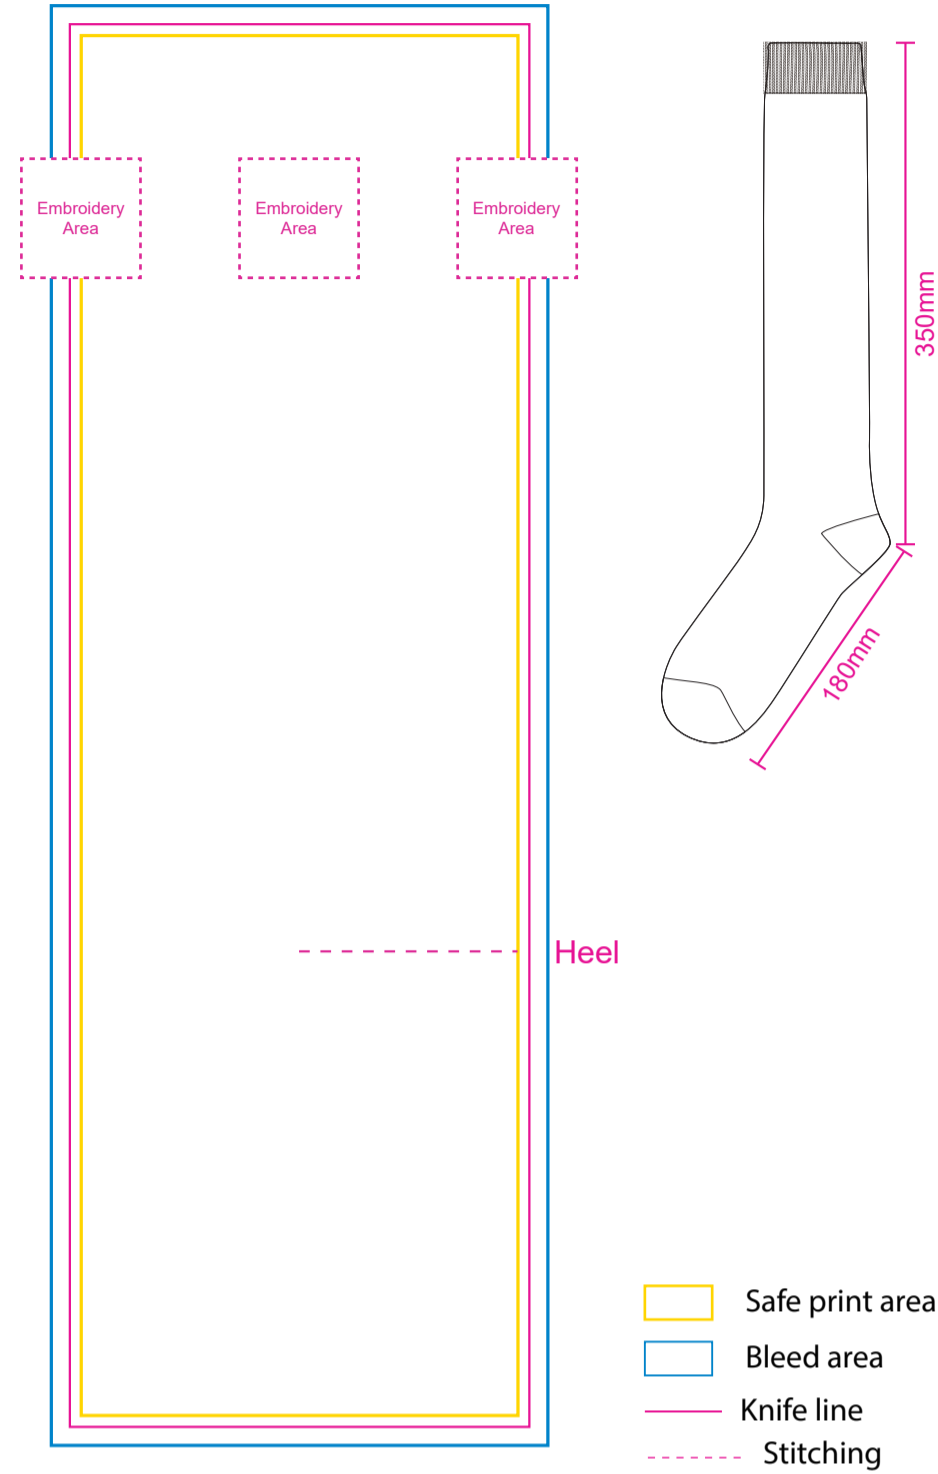

Product: PCH585A
 Product Size: Socks: S/M:180mm x 350mm, L/XL:190mm x 370mm
 Card A:72 x 170mm;
 Decoration Options: Socks: Jacquard craft, Embroidery, Silicone Print, Card:CMYK

S/M

Shown at 35% actual size

Print size: 173.646mm(W) x 530mm(H)

Card

Print size: 72mm(W) x 170mm(H)
 Shown at 100% actual size

L/XL

Shown at 35% actual size

Print size: 173.646mm(W) x 560mm(H)

S/M

L/XL

Left

Right

Left

Right

350mm

180mm

370mm

190mm

Print Size: 75mm(W) x 180mm(H)
Shown at 70% actual size