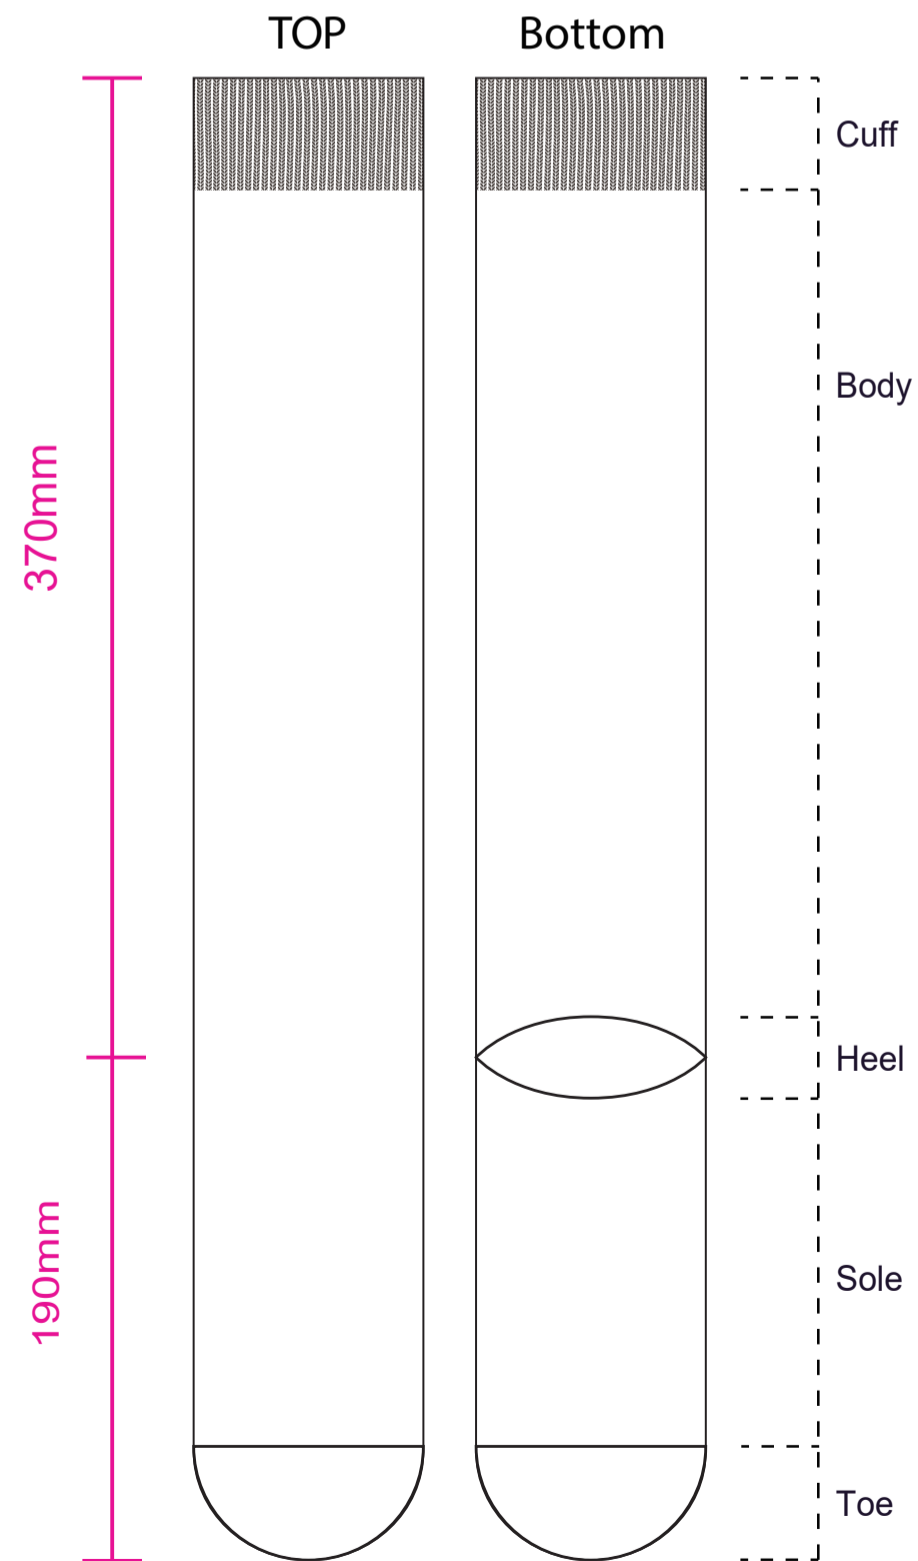

Product: PCH585A
 Product Size: Socks: S/M:180mm x 350mm, L/XL:190mm x 370mm
 Card A:72 x 170mm;
 Decoration Options: Socks: Jacquard craft, Embroidery, Silicone Print, Card:CMYK

S/M

Shown at 35% actual size

Print size: 173.646mm(W) x 530mm(H)

Card

Print size: 72mm(W) x 170mm(H)
 Shown at 100% actual size

L/XL

Shown at 35% actual size

Print size: 173.646mm(W) x 560mm(H)

S/M

L/XL

Left

Right

Left

Right

350mm

180mm

370mm

190mm

Print Size: 75mm(W) x 180mm(H)
Shown at 70% actual size