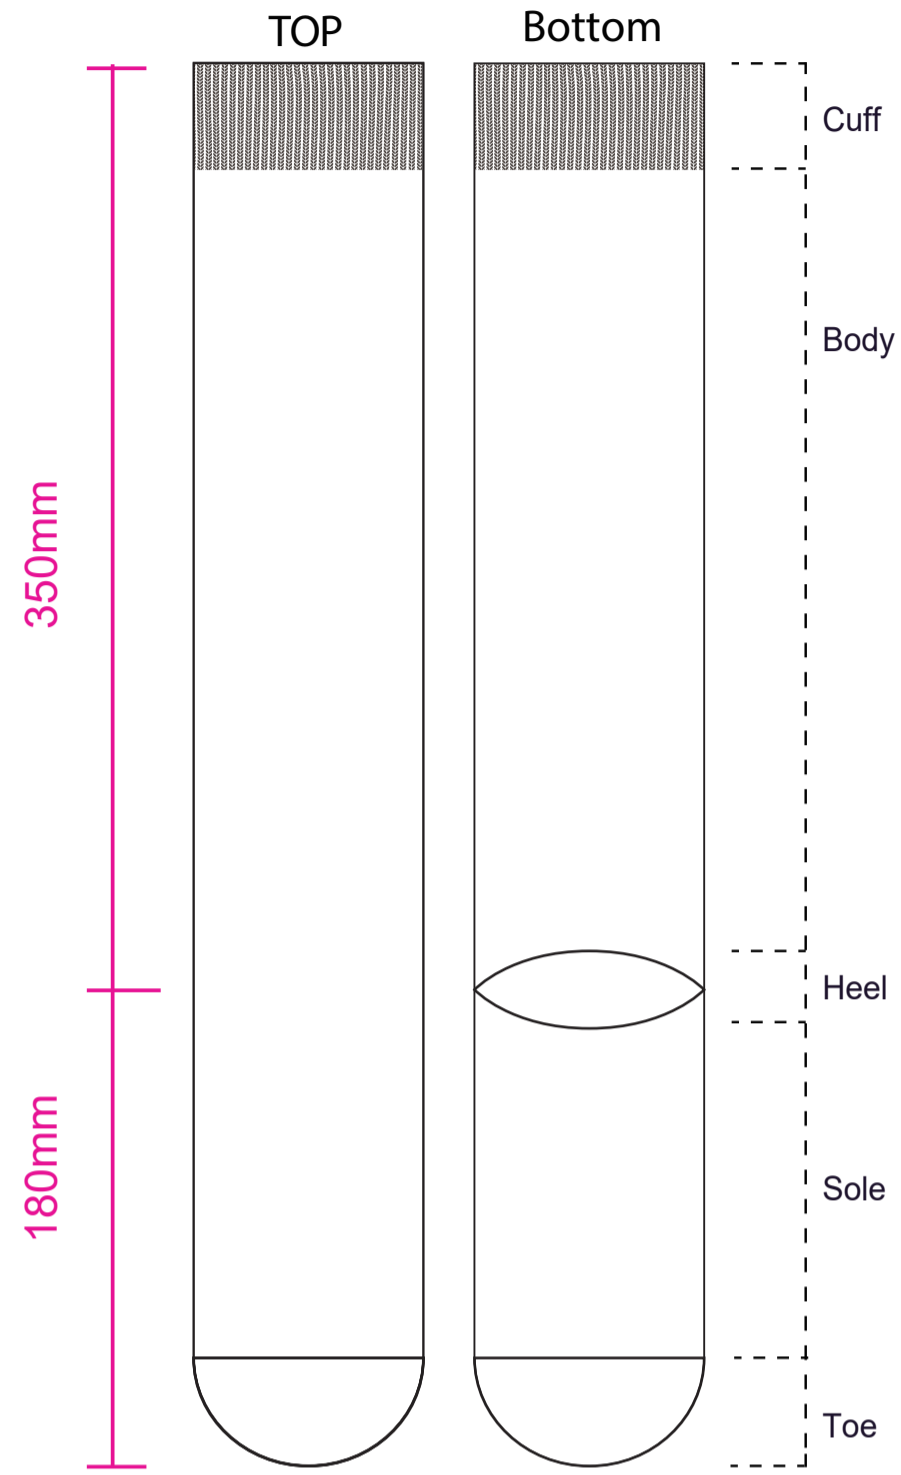

Product: PCH585A
 Product Size: Socks: S/M:180mm x 350mm, L/XL:190mm x 370mm
 Card A:72 x 170mm;
 Decoration Options: Socks: Jacquard craft, Embroidery, Silicone Print, Card:CMYK

S/M

Shown at 35% actual size

Print size: 173.646mm(W) x 530mm(H)

Card

Print size: 72mm(W) x 170mm(H)
 Shown at 100% actual size

L/XL

Shown at 35% actual size

Print size: 173.646mm(W) x 560mm(H)

S/M

L/XL

Left

Right

Left

Right

350mm

180mm

370mm

190mm

Print Size: 75mm(W) x 180mm(H)
Shown at 70% actual size