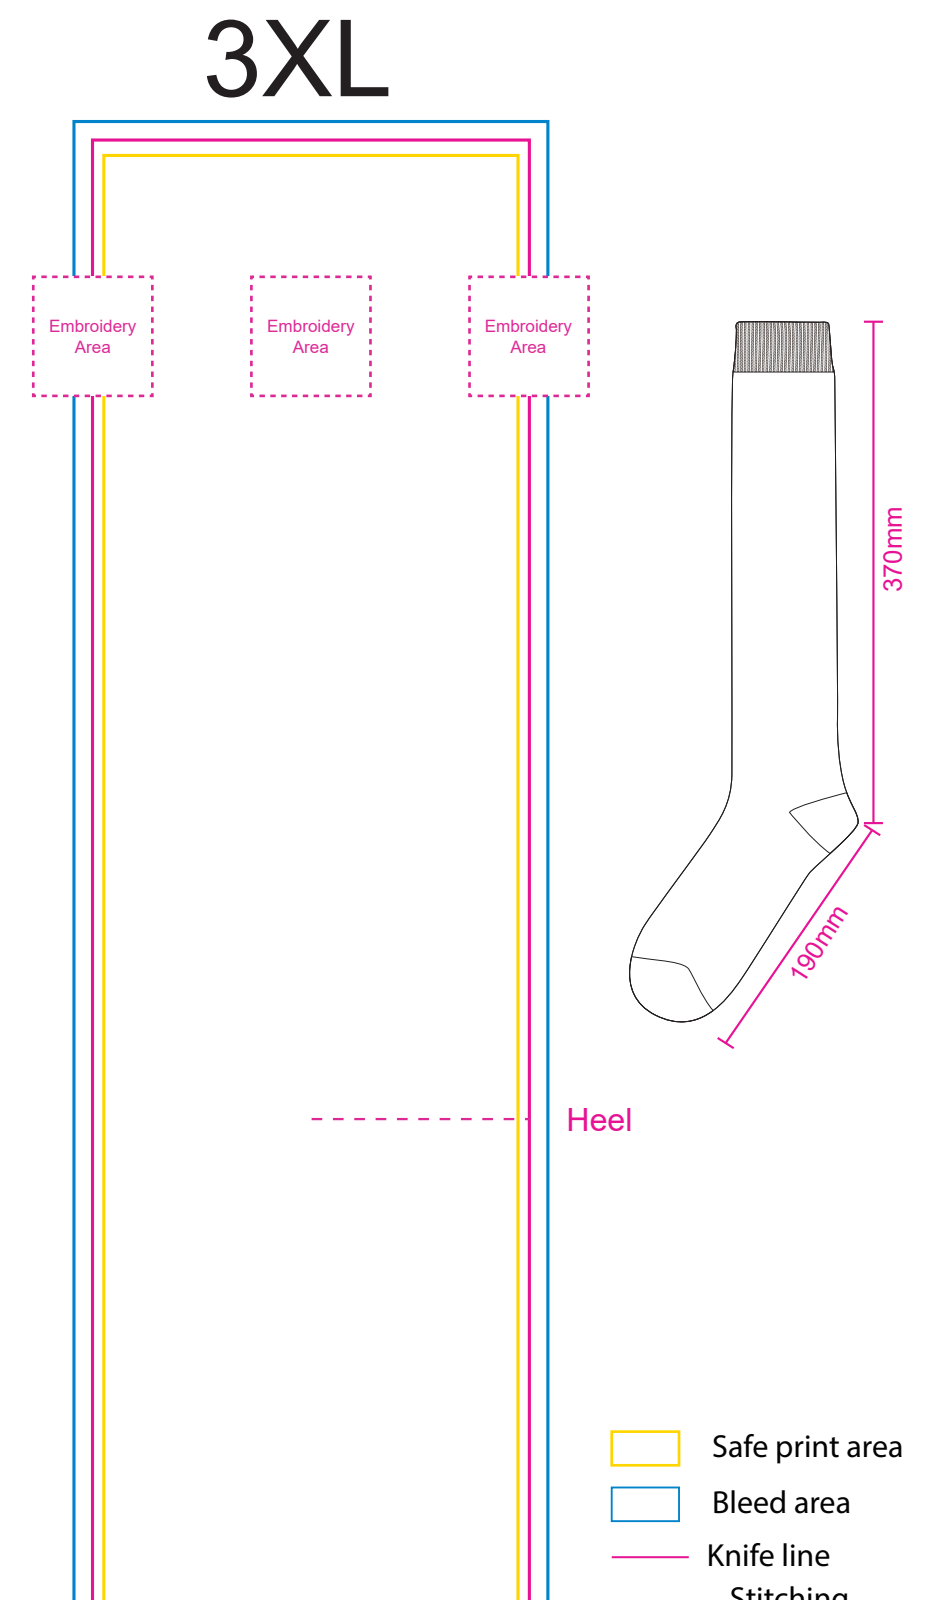

Product: PCH585B
 Product Size: Socks: 2XL: 180mm x 340mm, 3XL: 190mm x 370mm, 4XL: 190mm x 380mm
 Card A: 72x170mm;
 Decoration Options: Socks: Jacquard craft, Embroidery, Silicone Print, Card:CMYK

Shown at 35% actual size

Print size: 165.1mm(w) x 520mm(h)

Shown at 35% actual size

Print size: 165.1mm(w) x 560mm(h)

Shown at 35% actual size

Print size: 165.1mm(w) x 570mm(h)

Print size: 72mm(w) x 170mm(h)
 Shown at 100% actual size

2XL

Left

Right

340mm

180mm

3XL

Left

Right

370mm

190mm

4XL

Left

Right

380mm

190mm