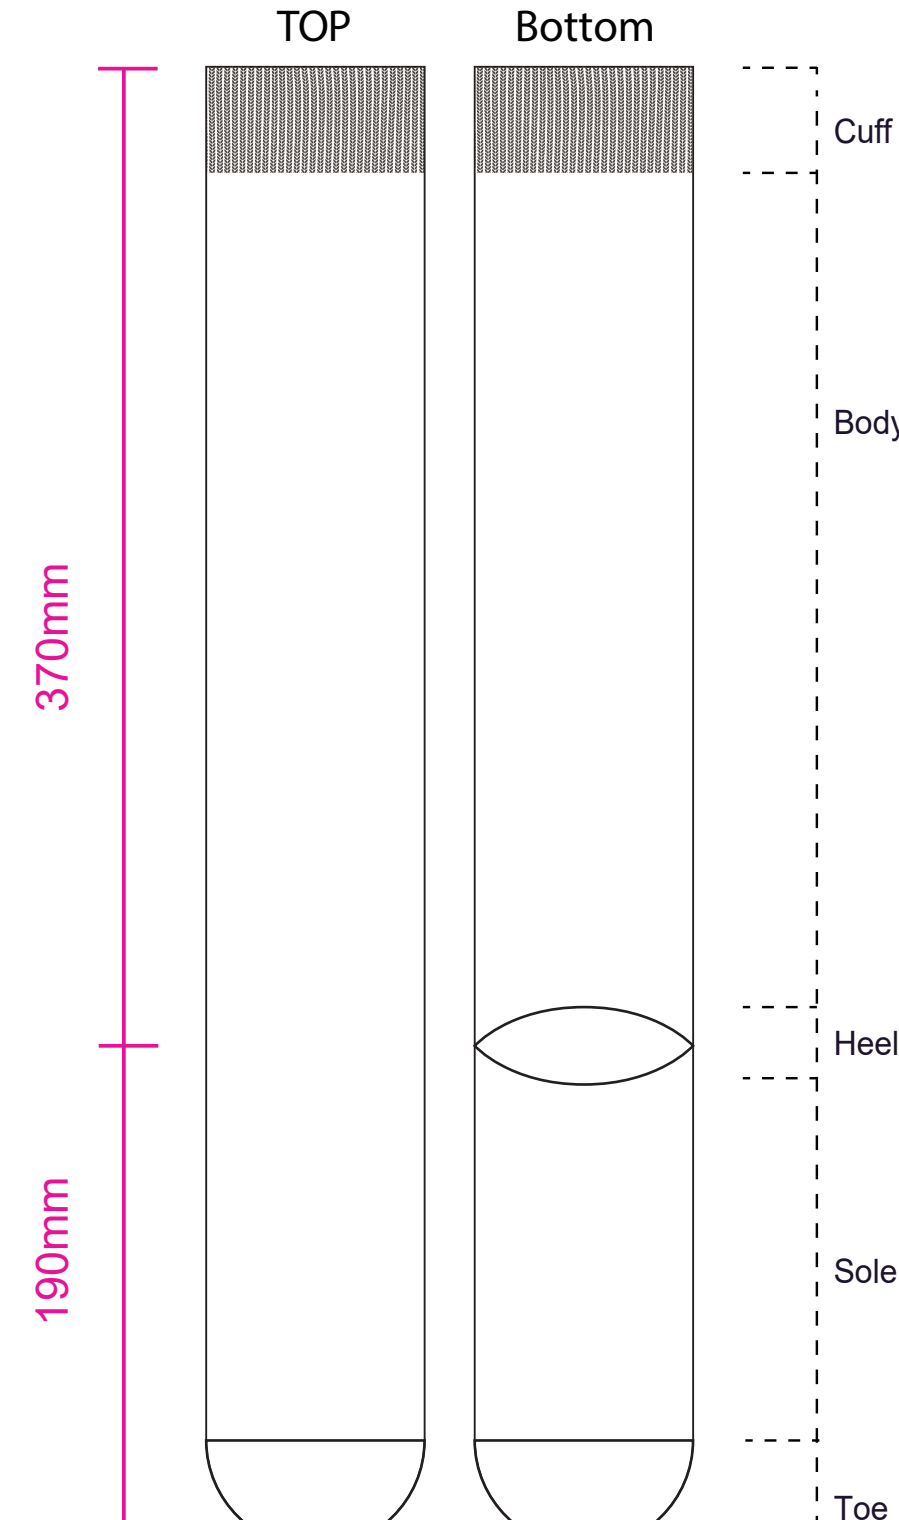

Product: PCH585B
 Product Size: Socks: 2XL: 180mm x 340mm, 3XL: 190mm x 370mm, 4XL: 190mm x 380mm
 Card A: 72x170mm;
 Decoration Options: Socks: Jacquard craft, Embroidery, Silicone Print, Card:CMYK

Shown at 35% actual size

Print size: 165.1mm(w) x 520mm(h)

Shown at 35% actual size

Print size: 165.1mm(w) x 560mm(h)

Shown at 35% actual size

Print size: 165.1mm(w) x 570mm(h)

Print size: 72mm(w) x 170mm(h)
 Shown at 100% actual size

2XL

Left

Right

340mm

180mm

3XL

Left

Right

370mm

190mm

4XL

Left

Right

380mm

190mm