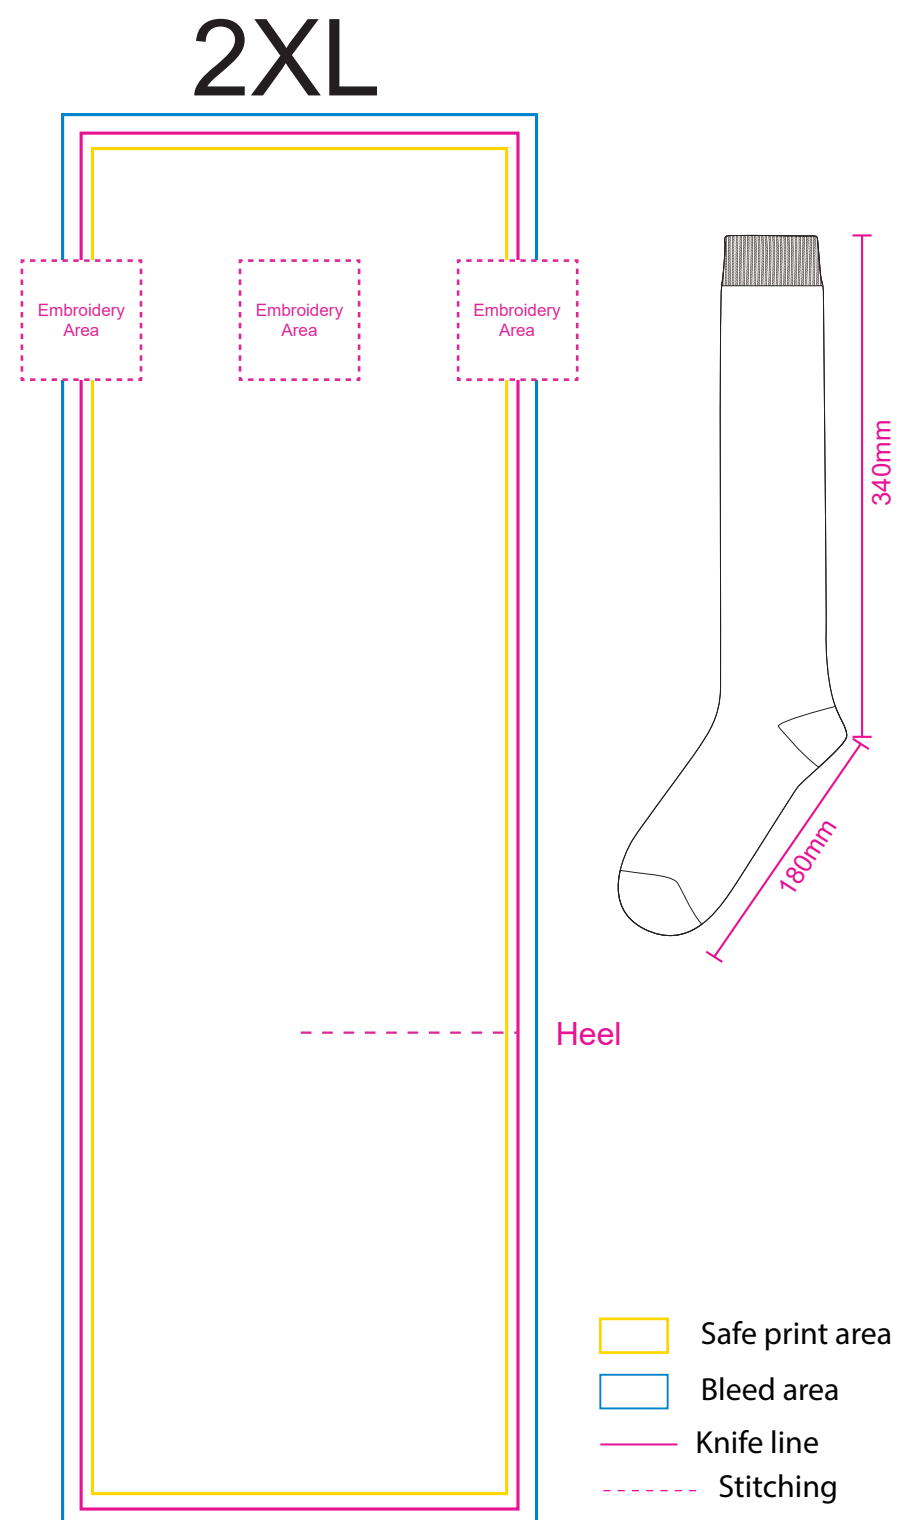

Product: PCH585B
 Product Size: Socks: 2XL: 180mm x 340mm, 3XL: 190mm x 370mm, 4XL: 190mm x 380mm
 Card A: 72x170mm;
 Decoration Options: Socks: Jacquard craft, Embroidery, Silicone Print, Card:CMYK

Shown at 35% actual size

Print size: 165.1mm(w) x 520mm(h)

Shown at 35% actual size

Print size: 165.1mm(w) x 560mm(h)

Shown at 35% actual size

Print size: 165.1mm(w) x 570mm(h)

Print size: 72mm(w) x 170mm(h)
 Shown at 100% actual size

2XL

Left

Right

340mm

180mm

3XL

Left

Right

370mm

190mm

4XL

Left

Right

380mm

190mm