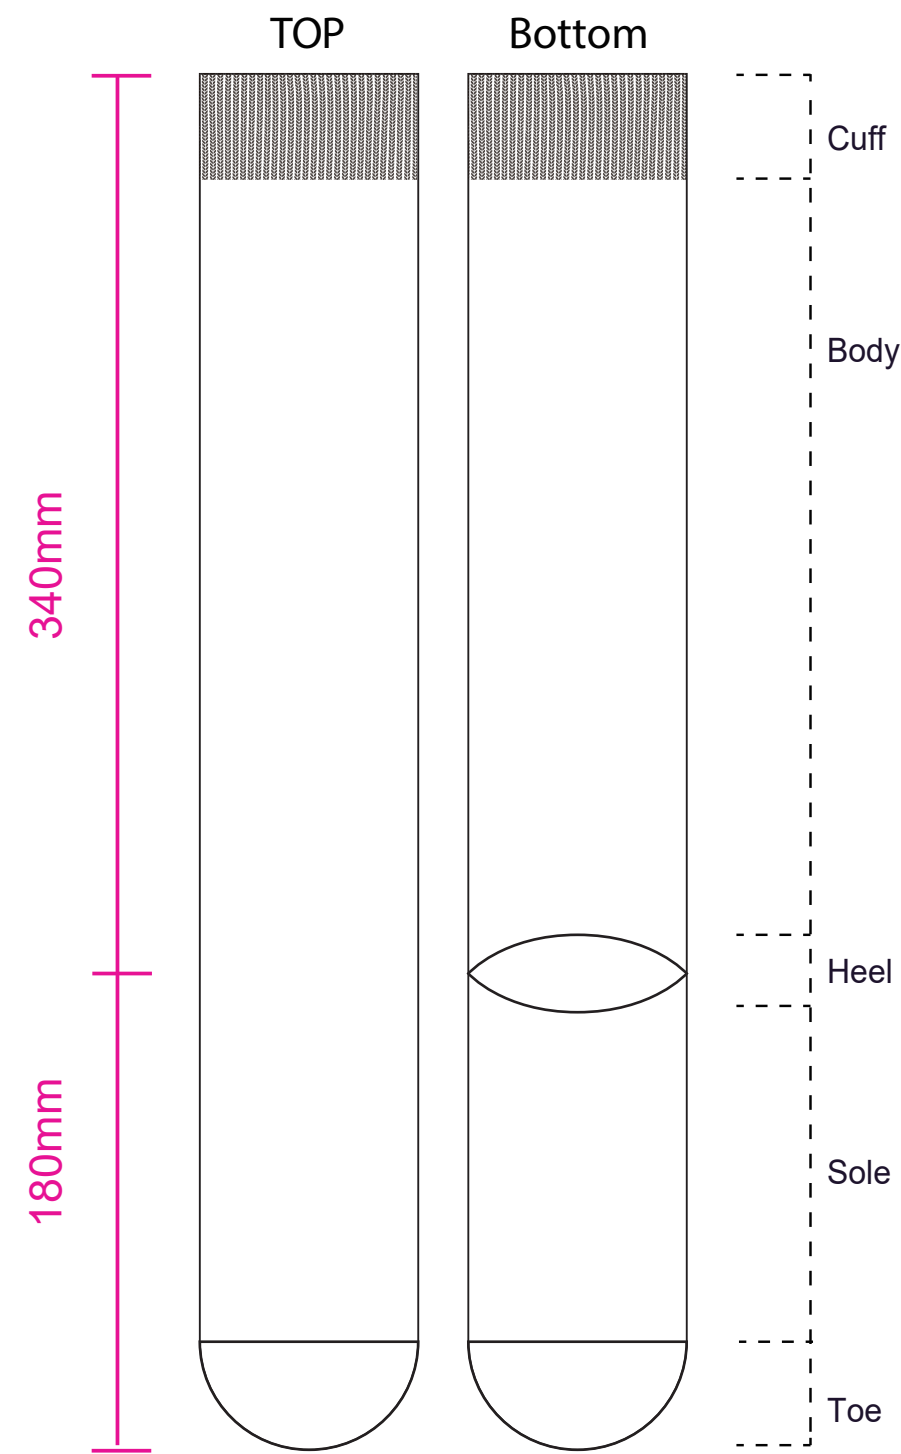

Product: PCH585B
 Product Size: Socks: 2XL: 180mm x 340mm, 3XL: 190mm x 370mm, 4XL: 190mm x 380mm
 Card A: 72x170mm;
 Decoration Options: Socks: Jacquard craft, Embroidery, Silicone Print, Card:CMYK

Shown at 35% actual size

Print size: 165.1mm(w) x 520mm(h)

Shown at 35% actual size

Print size: 165.1mm(w) x 560mm(h)

Shown at 35% actual size

Print size: 165.1mm(w) x 570mm(h)

Print size: 72mm(w) x 170mm(h)
 Shown at 100% actual size

2XL

Left

Right

340mm

180mm

3XL

Left

Right

370mm

190mm

4XL

Left

Right

380mm

190mm