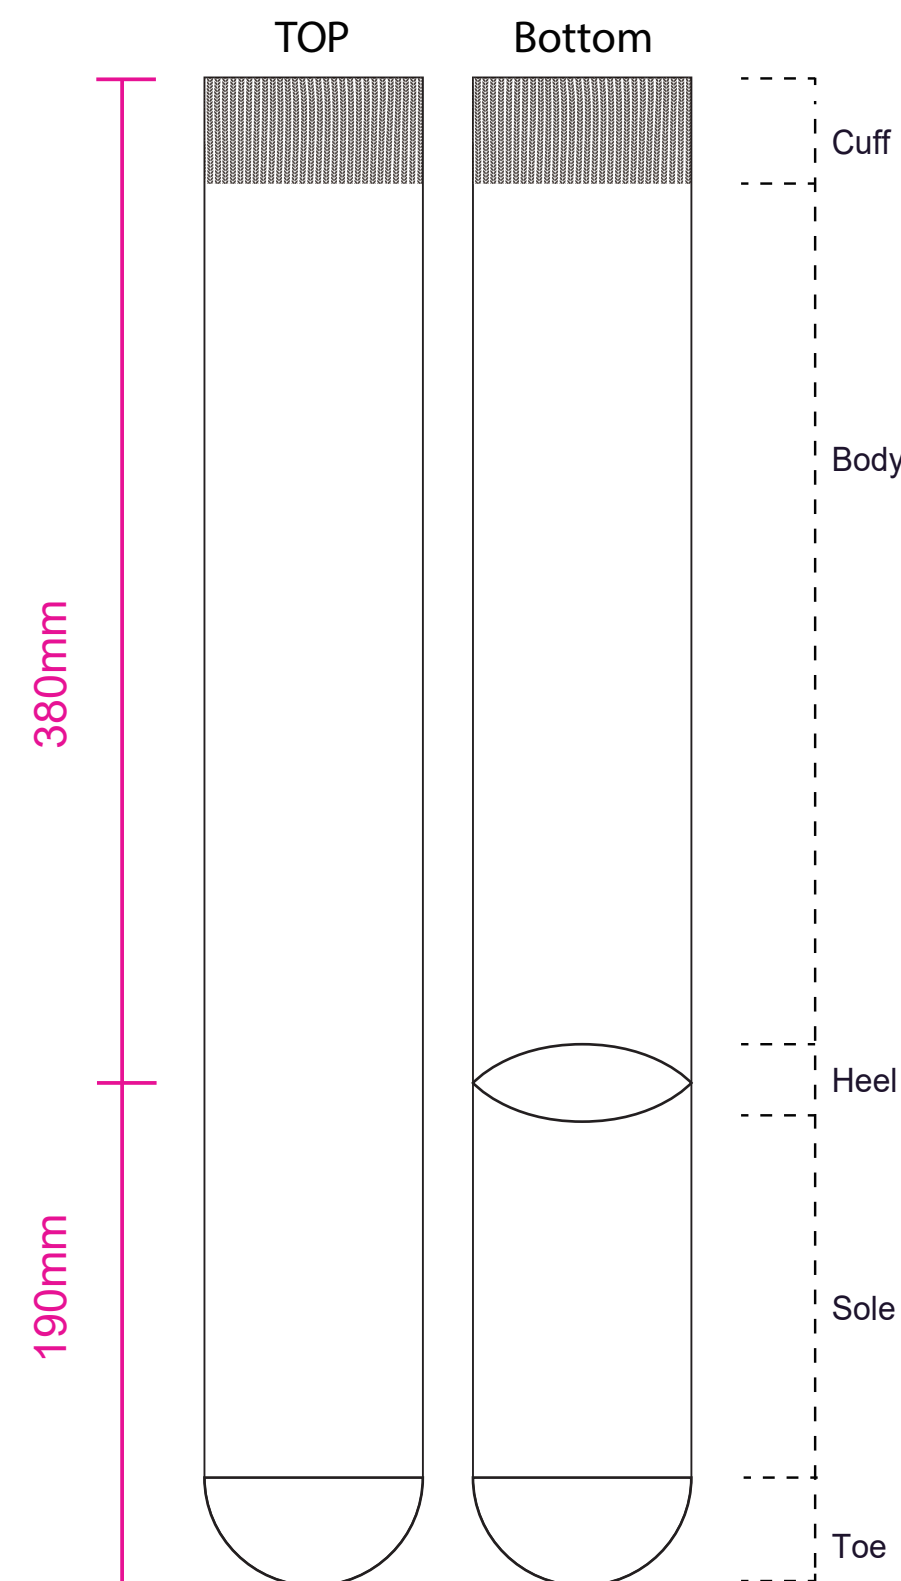

Product: PCH585B
 Product Size: Socks: 2XL: 180mm x 340mm, 3XL: 190mm x 370mm, 4XL: 190mm x 380mm
 Card A: 72x170mm;
 Decoration Options: Socks: Jacquard craft, Embroidery, Silicone Print, Card:CMYK

Shown at 35% actual size

Print size: 165.1mm(w) x 520mm(h)

Shown at 35% actual size

Print size: 165.1mm(w) x 560mm(h)

Shown at 35% actual size

Print size: 165.1mm(w) x 570mm(h)

Print size: 72mm(w) x 170mm(h)
 Shown at 100% actual size

2XL

Left

Right

340mm

180mm

3XL

Left

Right

370mm

190mm

4XL

Left

Right

380mm

190mm