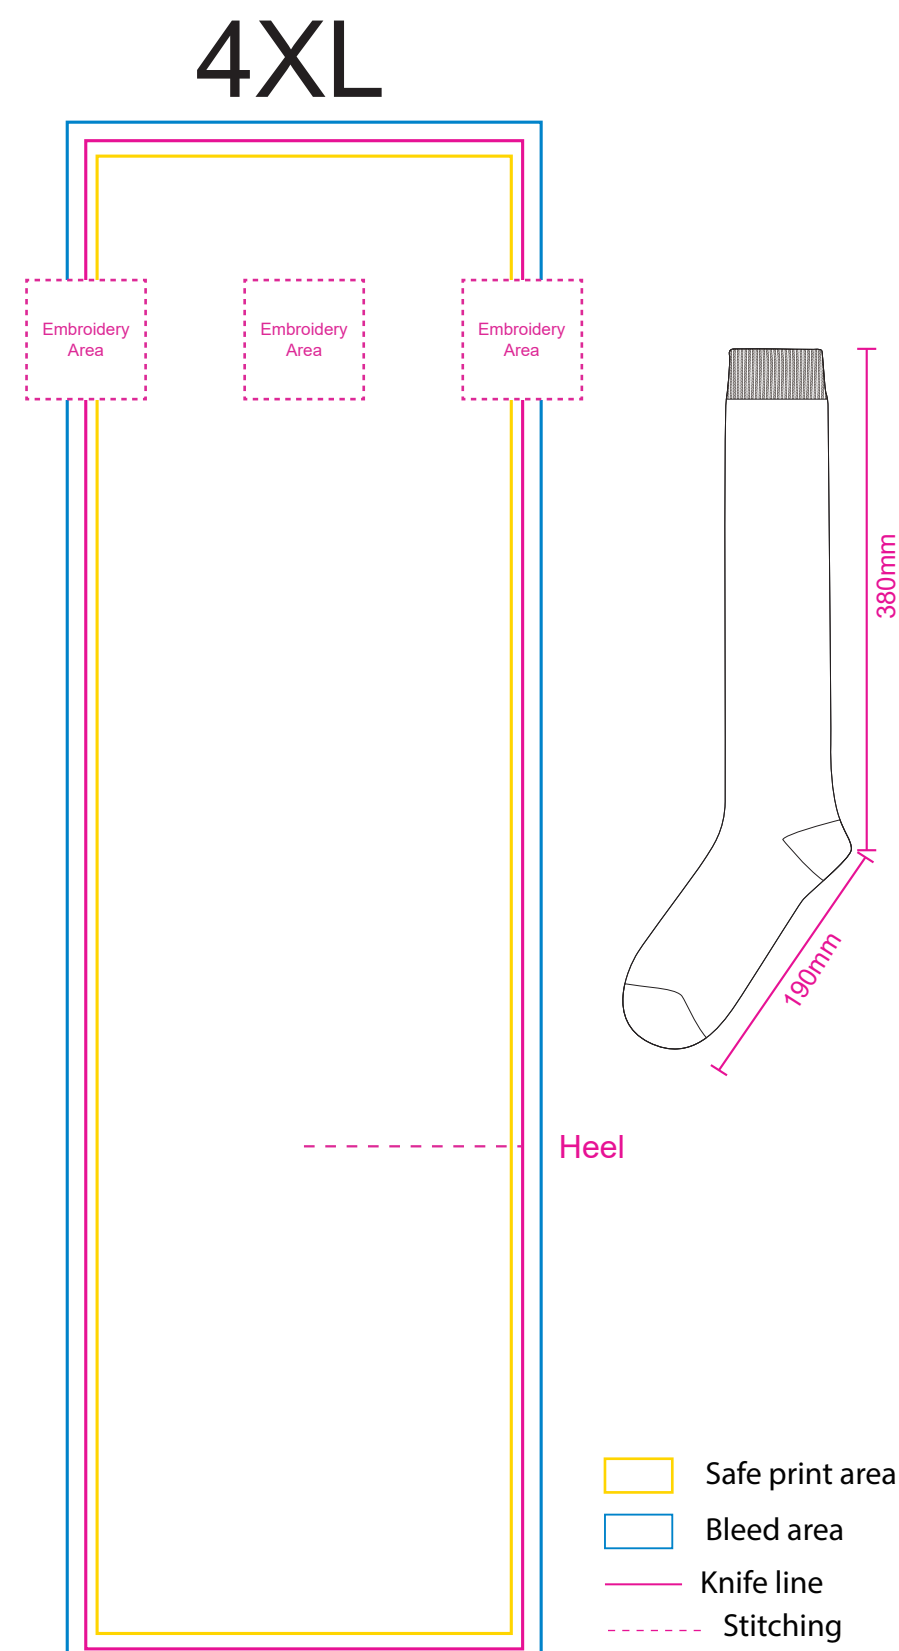

Product: PCH585B
 Product Size: Socks: 2XL: 180mm x 340mm, 3XL: 190mm x 370mm, 4XL: 190mm x 380mm
 Card A: 72x170mm;
 Decoration Options: Socks: Jacquard craft, Embroidery, Silicone Print, Card:CMYK

Shown at 35% actual size

Print size: 165.1mm(w) x 520mm(h)

Shown at 35% actual size

Print size: 165.1mm(w) x 560mm(h)

Shown at 35% actual size

Print size: 165.1mm(w) x 570mm(h)

Print size: 72mm(w) x 170mm(h)
 Shown at 100% actual size

2XL

Left

Right

340mm

180mm

3XL

Left

Right

370mm

190mm

4XL

Left

Right

380mm

190mm