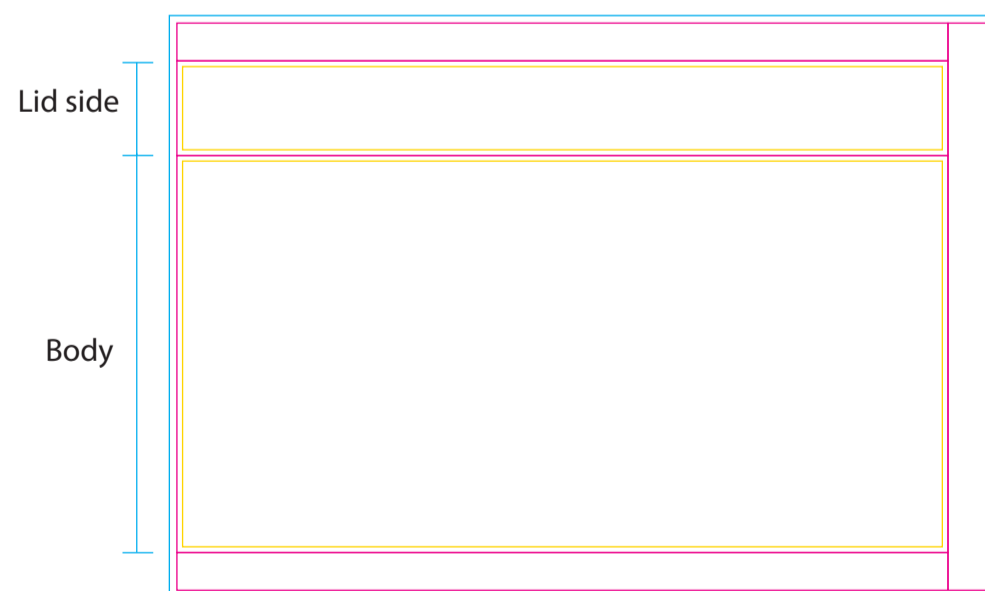

Bottom

Print size: 50mm(w) x 150mm(h)
 Shown at 70% actual size

Card

Print size: 72mm(w) x 170mm(h)
 Shown at 50% actual size

Paper Girdle

Product size: 84mm(w) x 35mm(h) x 20mm(d)
 Print size: 238mm(w) x 35mm(h)

Packaging

Print size: 410mm(w) x 160mm(h)
*The box is only printed on the lid.

- Knife line
- Safe print area
- Bleed line

Envelope

Print size: 234mm(w) x 110mm(h)
Shown at 50% actual size

Print size: 220mm(w) x 152mm(h)
Shown at 50% actual size

- Knife line
- Safe print area
- Bleed line

Kraft Paper Cylinder

Shown at 50% actual size
A: Print size: 75mm(w) x 100mm(h)
B: Print size: 40mm(w) x 30mm(h)

CMYK

Shown at 50% actual size
Print size: 214mm(w) x 150mm(h)

Shown at 50% actual size
Print size: 63.5mm(w) x 63.5mm(h)