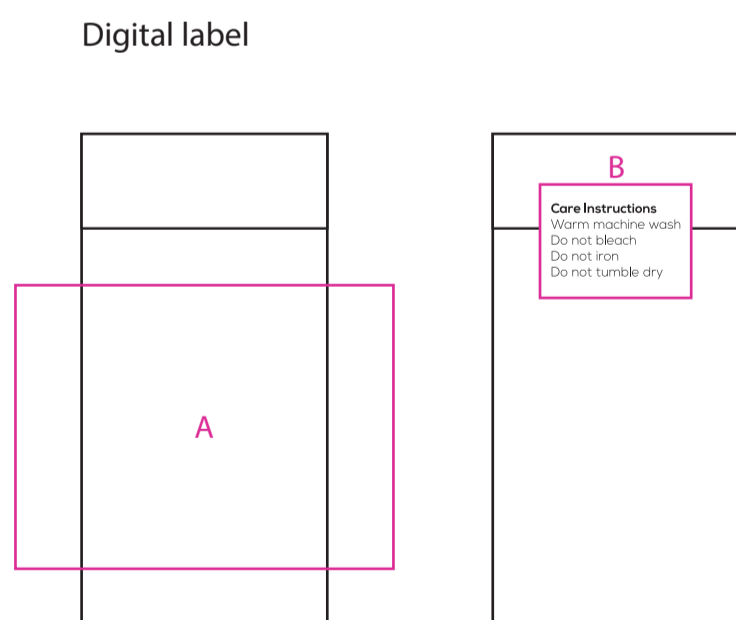

Bottom

Print size: 50mm(w) x 150mm(h)
 Shown at 70% actual size

Card

Print size: 72mm(w) x 170mm(h)
 Shown at 50% actual size

Paper Girdle

Product size: 84mm(w) x 35mm(h) x 20mm(d)
 Print size: 238mm(w) x 35mm(h)

Packaging

Print size: 410mm(w) x 160mm(h)
*The box is only printed on the lid.

- Knife line
- Safe print area
- Bleed line

Envelope

Print size: 234mm(w) x 110mm(h)
Shown at 50% actual size

Print size: 220mm(w) x 152mm(h)
Shown at 50% actual size

- Knife line
- Safe print area
- Bleed line

Kraft Paper Cylinder

Shown at 50% actual size
A: Print size: 75mm(w) x 100mm(h)
B: Print size: 40mm(w) x 30mm(h)

CMYK

Shown at 50% actual size
Print size: 214mm(w) x 150mm(h)

Shown at 50% actual size
Print size: 63.5mm(w) x 63.5mm(h)