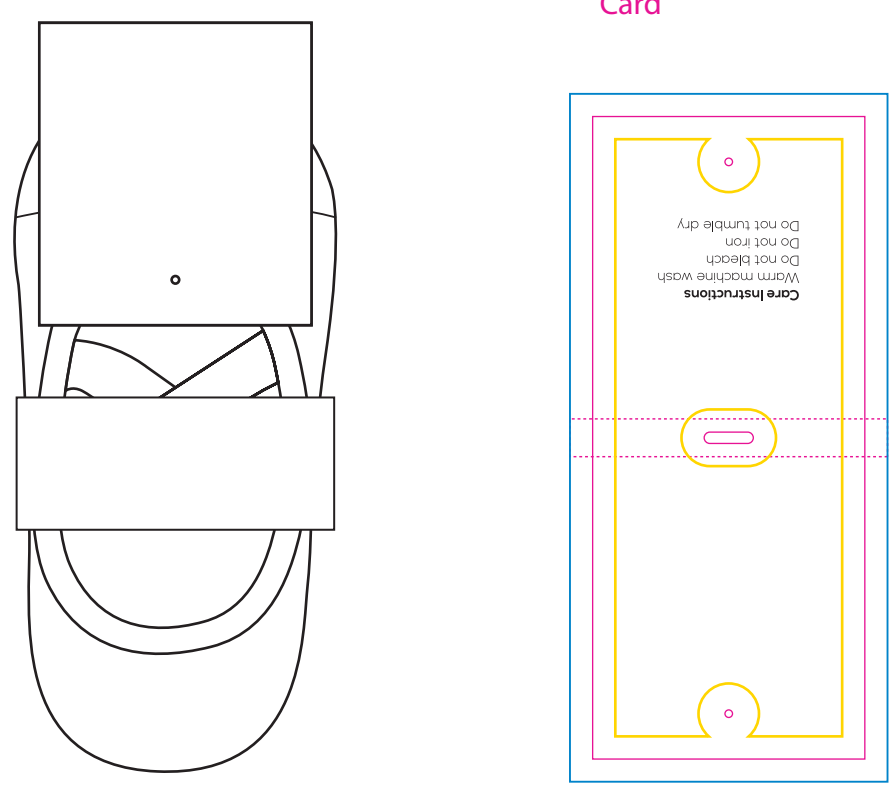

Product: PCH591
 Product Size: Socks: 185mmx 60mm; Card A:72x170mm; Box:360mm(l)x60mm(h)x110mm(w);
 Envelope:220mm(w)x110mm(h); Kraft Paper Cylinder:65mm(dia)x130mm(h)
 Decoration Options: Socks: Silicone Grip; Card, Box, Envelope: CMYK; Kraft Paper Cylinder: Digital label, CMYK

Bottom

Print size: 50mm(w) x 150mm(h)
 Shown at 70% actual size

Card

Print size: 72mm(w) x 170mm(h)
 Shown at 50% actual size

Paper Girdle

Product size: 84mm(w) x 35mm(h) x 20mm(d)
 Print size: 238mm(w) x 35mm(h)

Packaging

Print size: 410mm(w) x 160mm(h)
*The box is only printed on the lid.

- Knife line
- Safe print area
- Bleed line

Envelope

Print size: 234mm(w) x 110mm(h)
Shown at 50% actual size

Print size: 220mm(w) x 152mm(h)
Shown at 50% actual size

Shown at 50% actual size
Print size: 63.5mm(w) x 63.5mm(h)