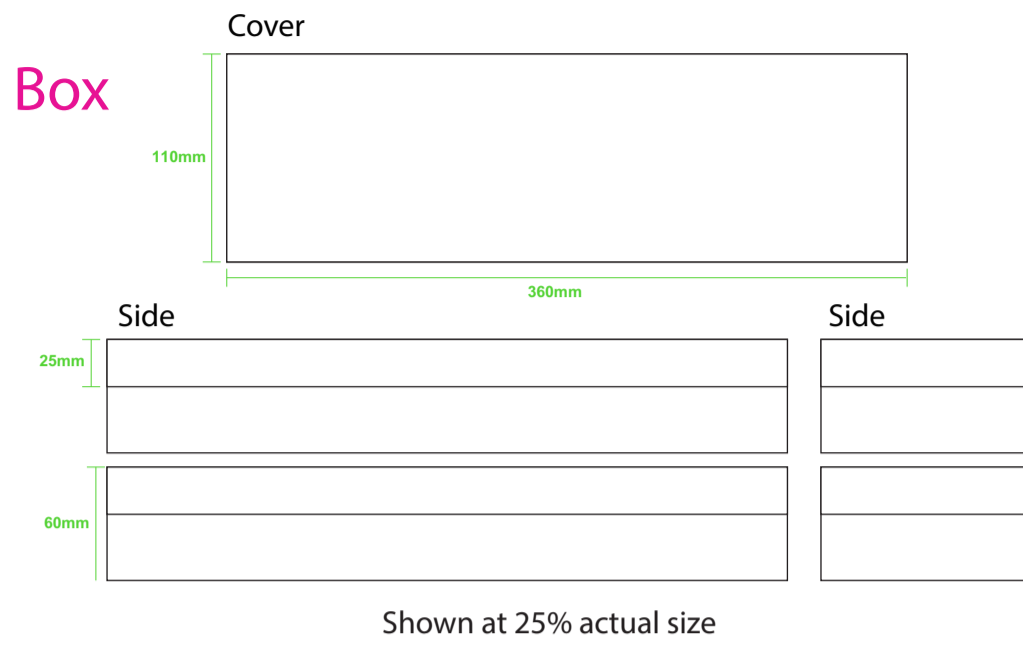

Bottom

Print size: 50mm(w) x 150mm(h)
 Shown at 70% actual size

Card

Print size: 72mm(w) x 170mm(h)
 Shown at 50% actual size

Paper Girdle

Product size: 84mm(w) x 35mm(h) x 20mm(d)
 Print size: 238mm(w) x 35mm(h)

Packaging

Print size: 410mm(w) x 160mm(h)
*The box is only printed on the lid.

- Knife line
- Safe print area
- Bleed line

Envelope

Print size: 234mm(w) x 110mm(h)
Shown at 50% actual size

Print size: 220mm(w) x 152mm(h)
Shown at 50% actual size

- Knife line
- Safe print area
- Bleed line

Kraft Paper Cylinder

Shown at 50% actual size
A: Print size: 75mm(w) x 100mm(h)
B: Print size: 40mm(w) x 30mm(h)

CMYK

Shown at 50% actual size
Print size: 214mm(w) x 150mm(h)

Shown at 50% actual size
Print size: 63.5mm(w) x 63.5mm(h)