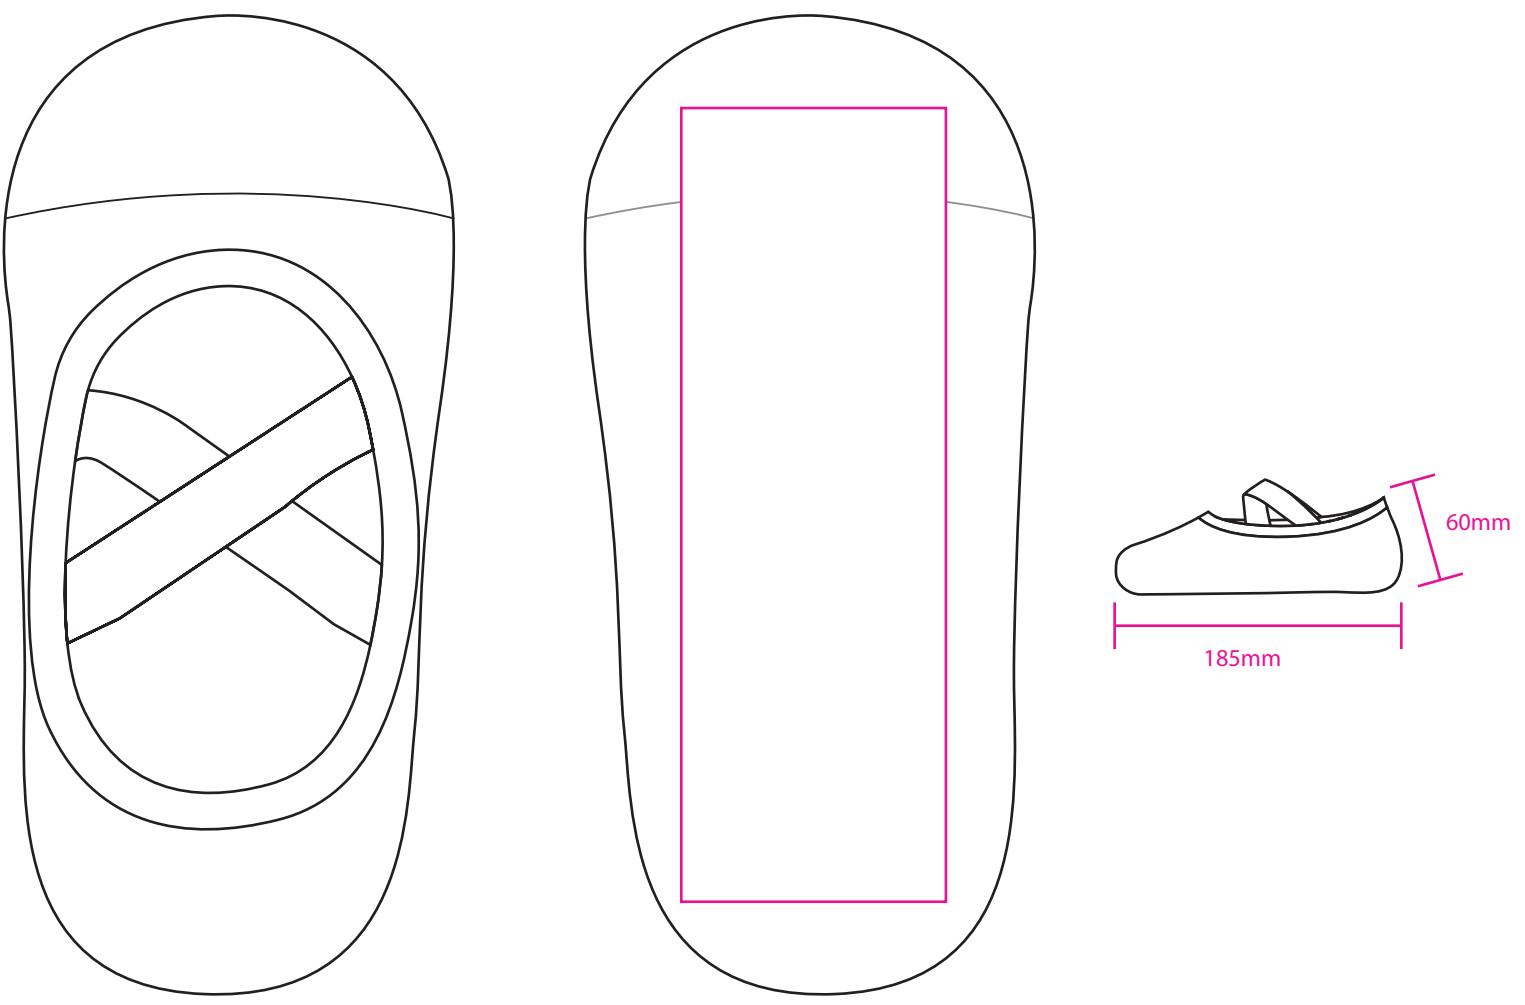

Product: PCH591
 Product Size: Socks: 185mmx 60mm; Card A:72x170mm; Box:360mm(l)x60mm(h)x110mm(w);
 Envelope:220mm(w)x110mm(h); Kraft Paper Cylinder:65mm(dia)x130mm(h)
 Decoration Options: Socks: Silicone Grip; Card, Box, Envelope: CMYK; Kraft Paper Cylinder: Digital label, CMYK

Bottom

Print size: 50mm(w) x 150mm(h)
 Shown at 70% actual size

Card

Print size: 72mm(w) x 170mm(h)
 Shown at 50% actual size

Paper Girdle

Product size: 84mm(w) x 35mm(h) x 20mm(d)
 Print size: 238mm(w) x 35mm(h)

Packaging

Print size: 410mm(w) x 160mm(h)
*The box is only printed on the lid.

- Knife line
- Safe print area
- Bleed line

Envelope

Print size: 234mm(w) x 110mm(h)
Shown at 50% actual size

Print size: 220mm(w) x 152mm(h)
Shown at 50% actual size

Shown at 50% actual size
Print size: 63.5mm(w) x 63.5mm(h)