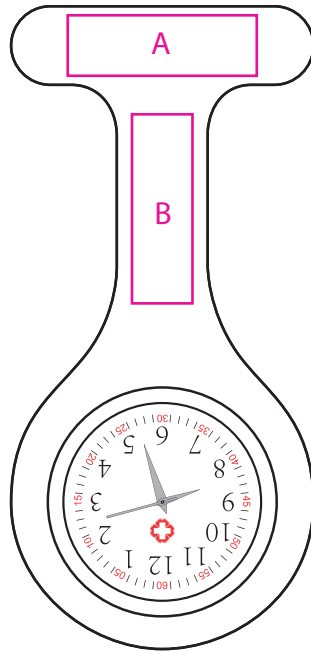

Product: PCH640
Product Size: 40mm(w)x 85mm(h)
Decoration Options: Screen Print,Sublimation

Print size: 25mm(w) x 8mm(h)

Print size: 40mm(w) x 85mm(h)
Shown at 100% actual size