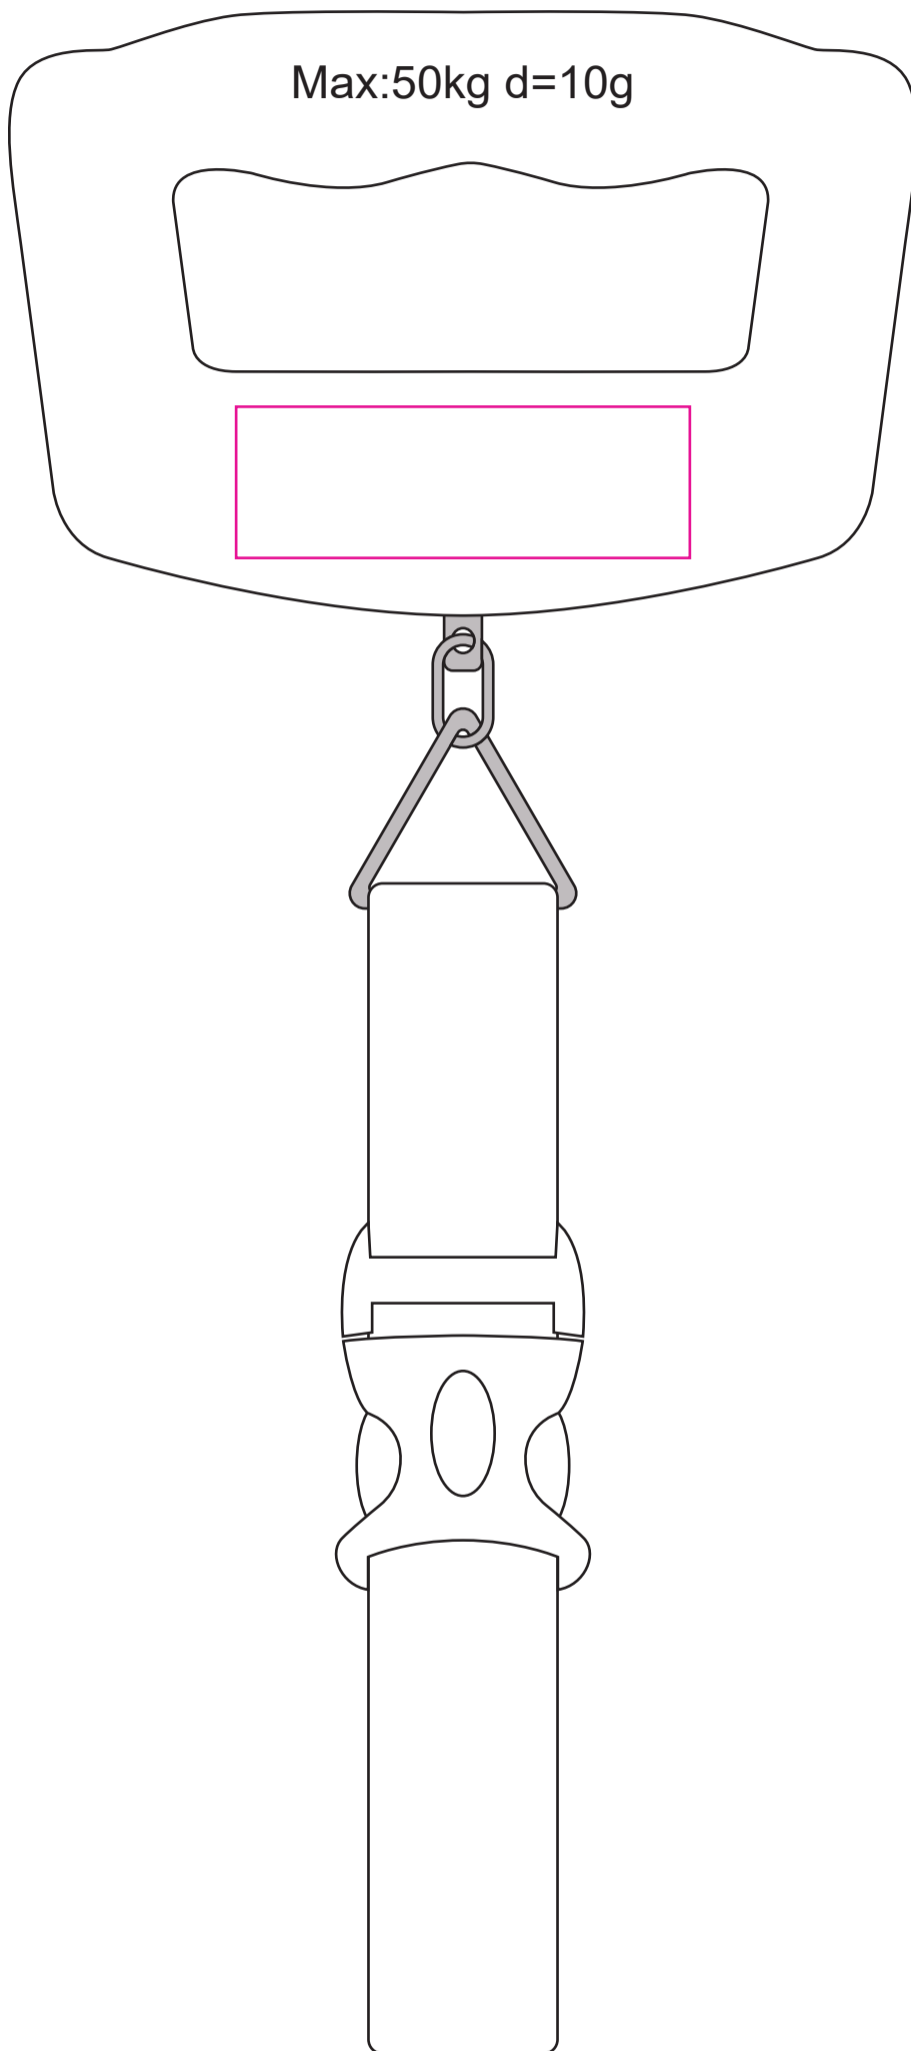

Product:PCH646

Product Size:120mm(W) x 80mm(H)

Decoration Options:Engraving

Print size: 60mm(w) x 20mm(h)

Shown at 100% actual size