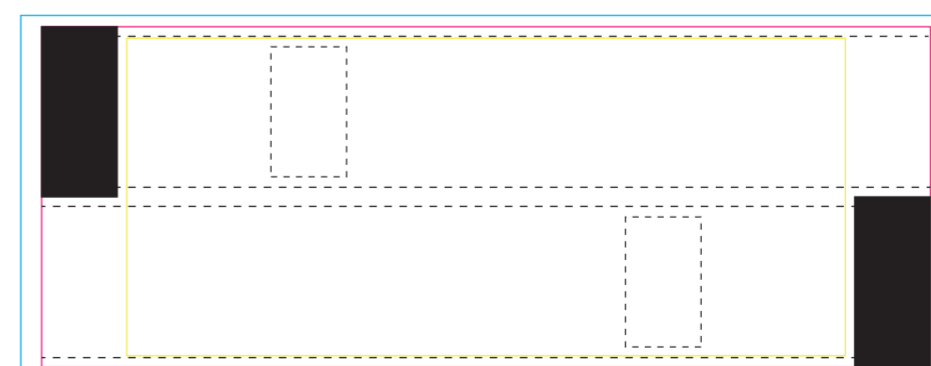

Product: PCH804
 Product Size: Umbrella:1200mm(w)x 1200mm(h), Umbrella Cover:740mm(w)x 95mm(h)
 Decoration Options: Digital print

Shown at 10% actual size
 Product size: 1200mm(w) x 1200mm(h)

Under layer

Print size:1200mm(w) x 1200mm(h)
 Shown at 10% actual size

Top layer

Print size:764mm(w) x 764mm(h)

- Knife line
- Safe print area
- Bleed area

Umbrella Cover

Shown at 15% actual size

Print size: 800mm(w) x 220mm(h)

Handle(Bottom)

Expy dome size:24mm(w) x 24mm(h)
 Print size:24mm(w) x 24mm(h)
 Shown at 100% actual size

Width Umbrella Strap With Digital Printing

Print Size: 235mm(W) x 90mm(H)
 Shown at 50% actual size