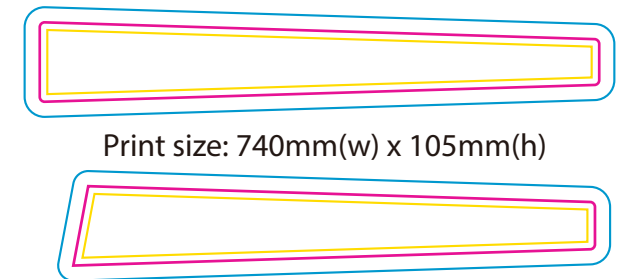

Product: PCH808
 Product Size: 1200mm(w)x 1200mm(h)
 Decoration Options: Digital Print

Umbrella

Shown at 10% actual size

Print size: 1200mm(w) x 1200mm(h)

Handle(Bottom)

not actual size

Expy dome size:20mm(w) x 20mm(h)
 Print size:20mm(w) x 20mm(h)
 Shown at 100% actual size

Umbrella Cover

Product size: 740mm(w) x 105mm(h)
 Shown at 10% actual size

Print size: 740mm(w) x 105mm(h)

Print size: 690mm(w) x 105mm(h)

Width Umbrella Strap With Digital Printing

Print Size: 235mm(W) x 90mm(H)
 Shown at 50% actual size

- Knife line
- Safe print area
- Bleed area