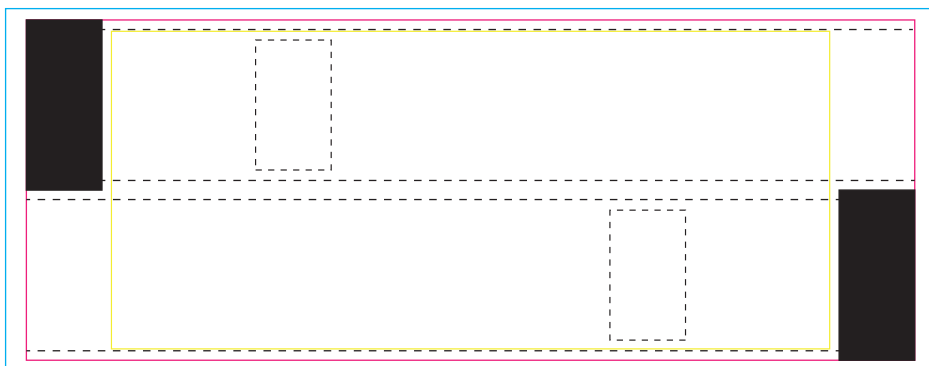

Product: PCH808
 Product Size: 1200mm(w)x 1200mm(h)
 Decoration Options: Digital Print

Umbrella

Shown at 10% actual size

Print size: 1200mm(w) x 1200mm(h)

Handle(Bottom)

not actual size

Expy dome size:20mm(w) x 20mm(h)
 Print size:20mm(w) x 20mm(h)
 Shown at 100% actual size

Umbrella Cover

Product size: 740mm(w) x 105mm(h)
 Shown at 10% actual size

Print size: 740mm(w) x 105mm(h)

Print size: 690mm(w) x 105mm(h)

Width Umbrella Strap With Digital Printing

Print Size: 235mm(W) x 90mm(H)
 Shown at 50% actual size

- Knife line
- Safe print area
- Bleed area